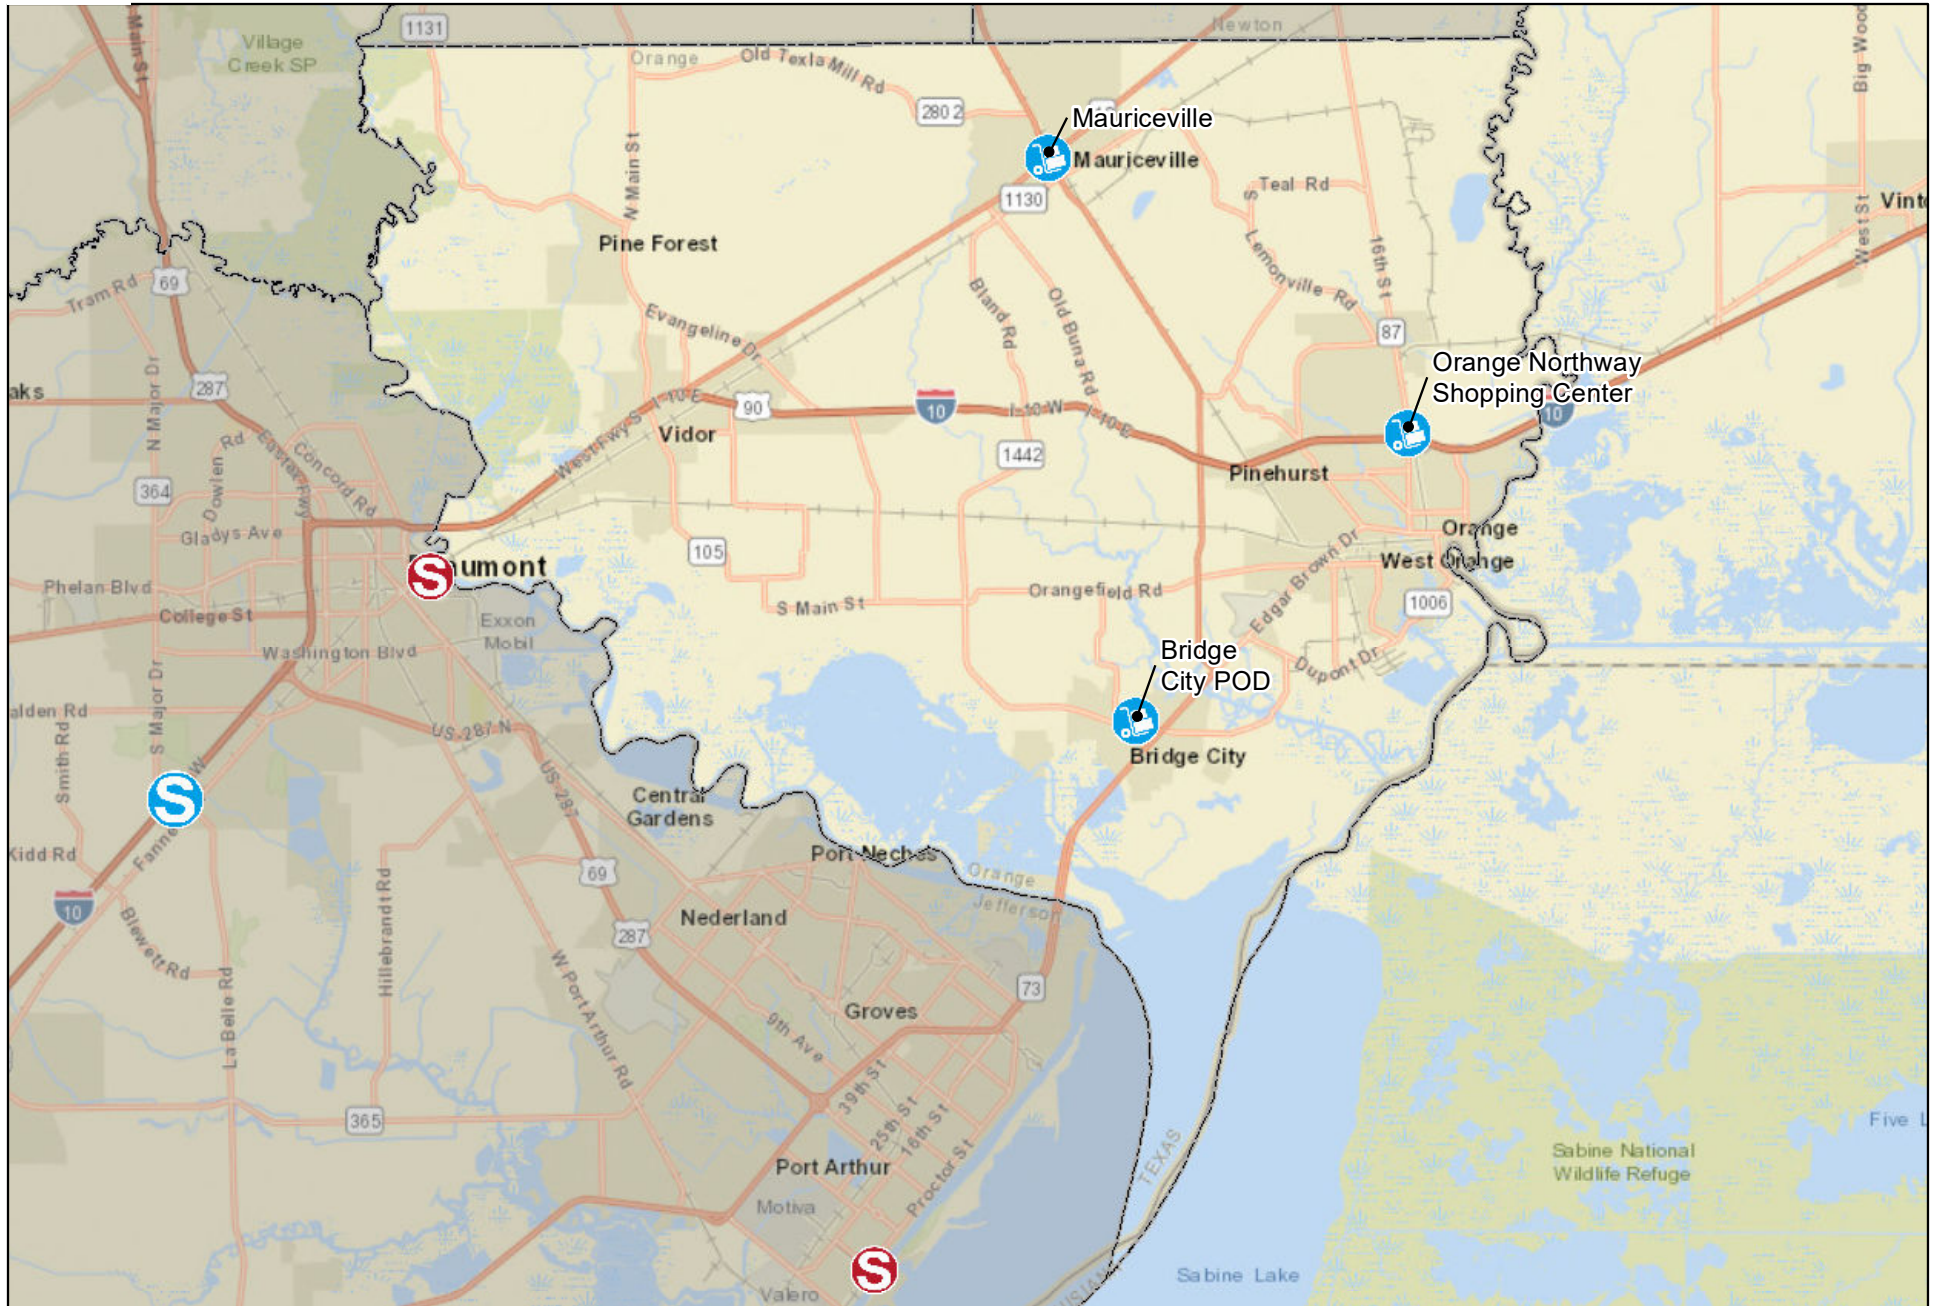

Commodity Distribution Points: Orange County

Date: 9/9/2017 Time: 8:09:52 PM **

**POD locations are current as of the posted date and time and are subject to change.

Resource Staging Areas

County Staging Areas

Other

Federally Operated

State Operated

Locally Operated

**POD locations are current as of the posted date and time and are subject to change.

- Resource Staging Areas
- County Staging Areas
- Other
- Federally Operated
- State Operated
- Locally Operated