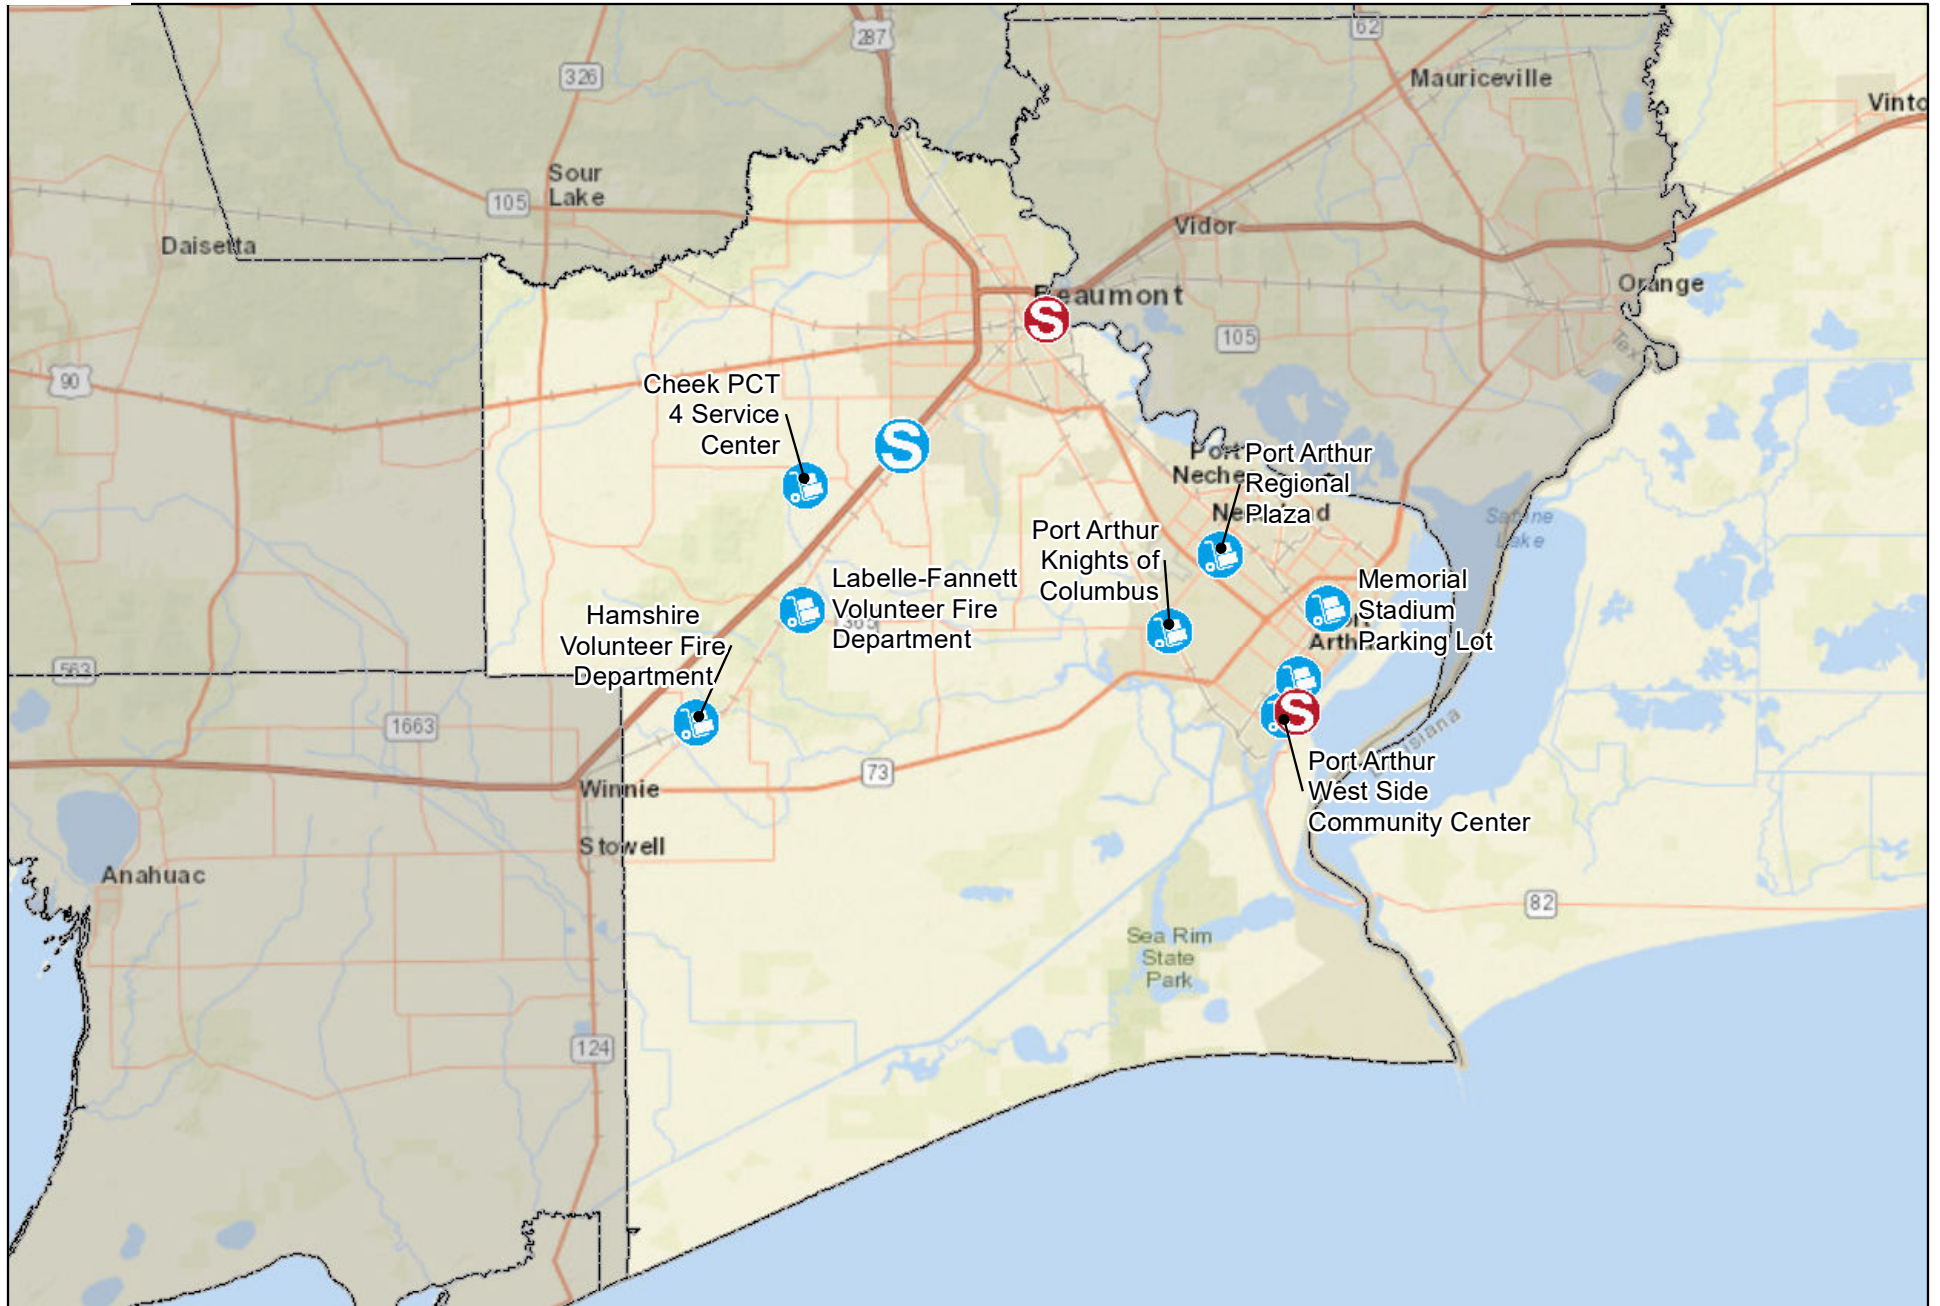

Commodity Distribution Points: Orange County

Date: 9/9/2017 Time: 8:09:52 PM **

**POD locations are current as of the posted date and time and are subject to change.

Resource Staging Areas

County Staging Areas

Other

Federally Operated

State Operated

Locally Operated

**POD locations are current as of the posted date and time and are subject to change.

- Resource Staging Areas
- County Staging Areas
- Other
- Federally Operated
- State Operated
- Locally Operated