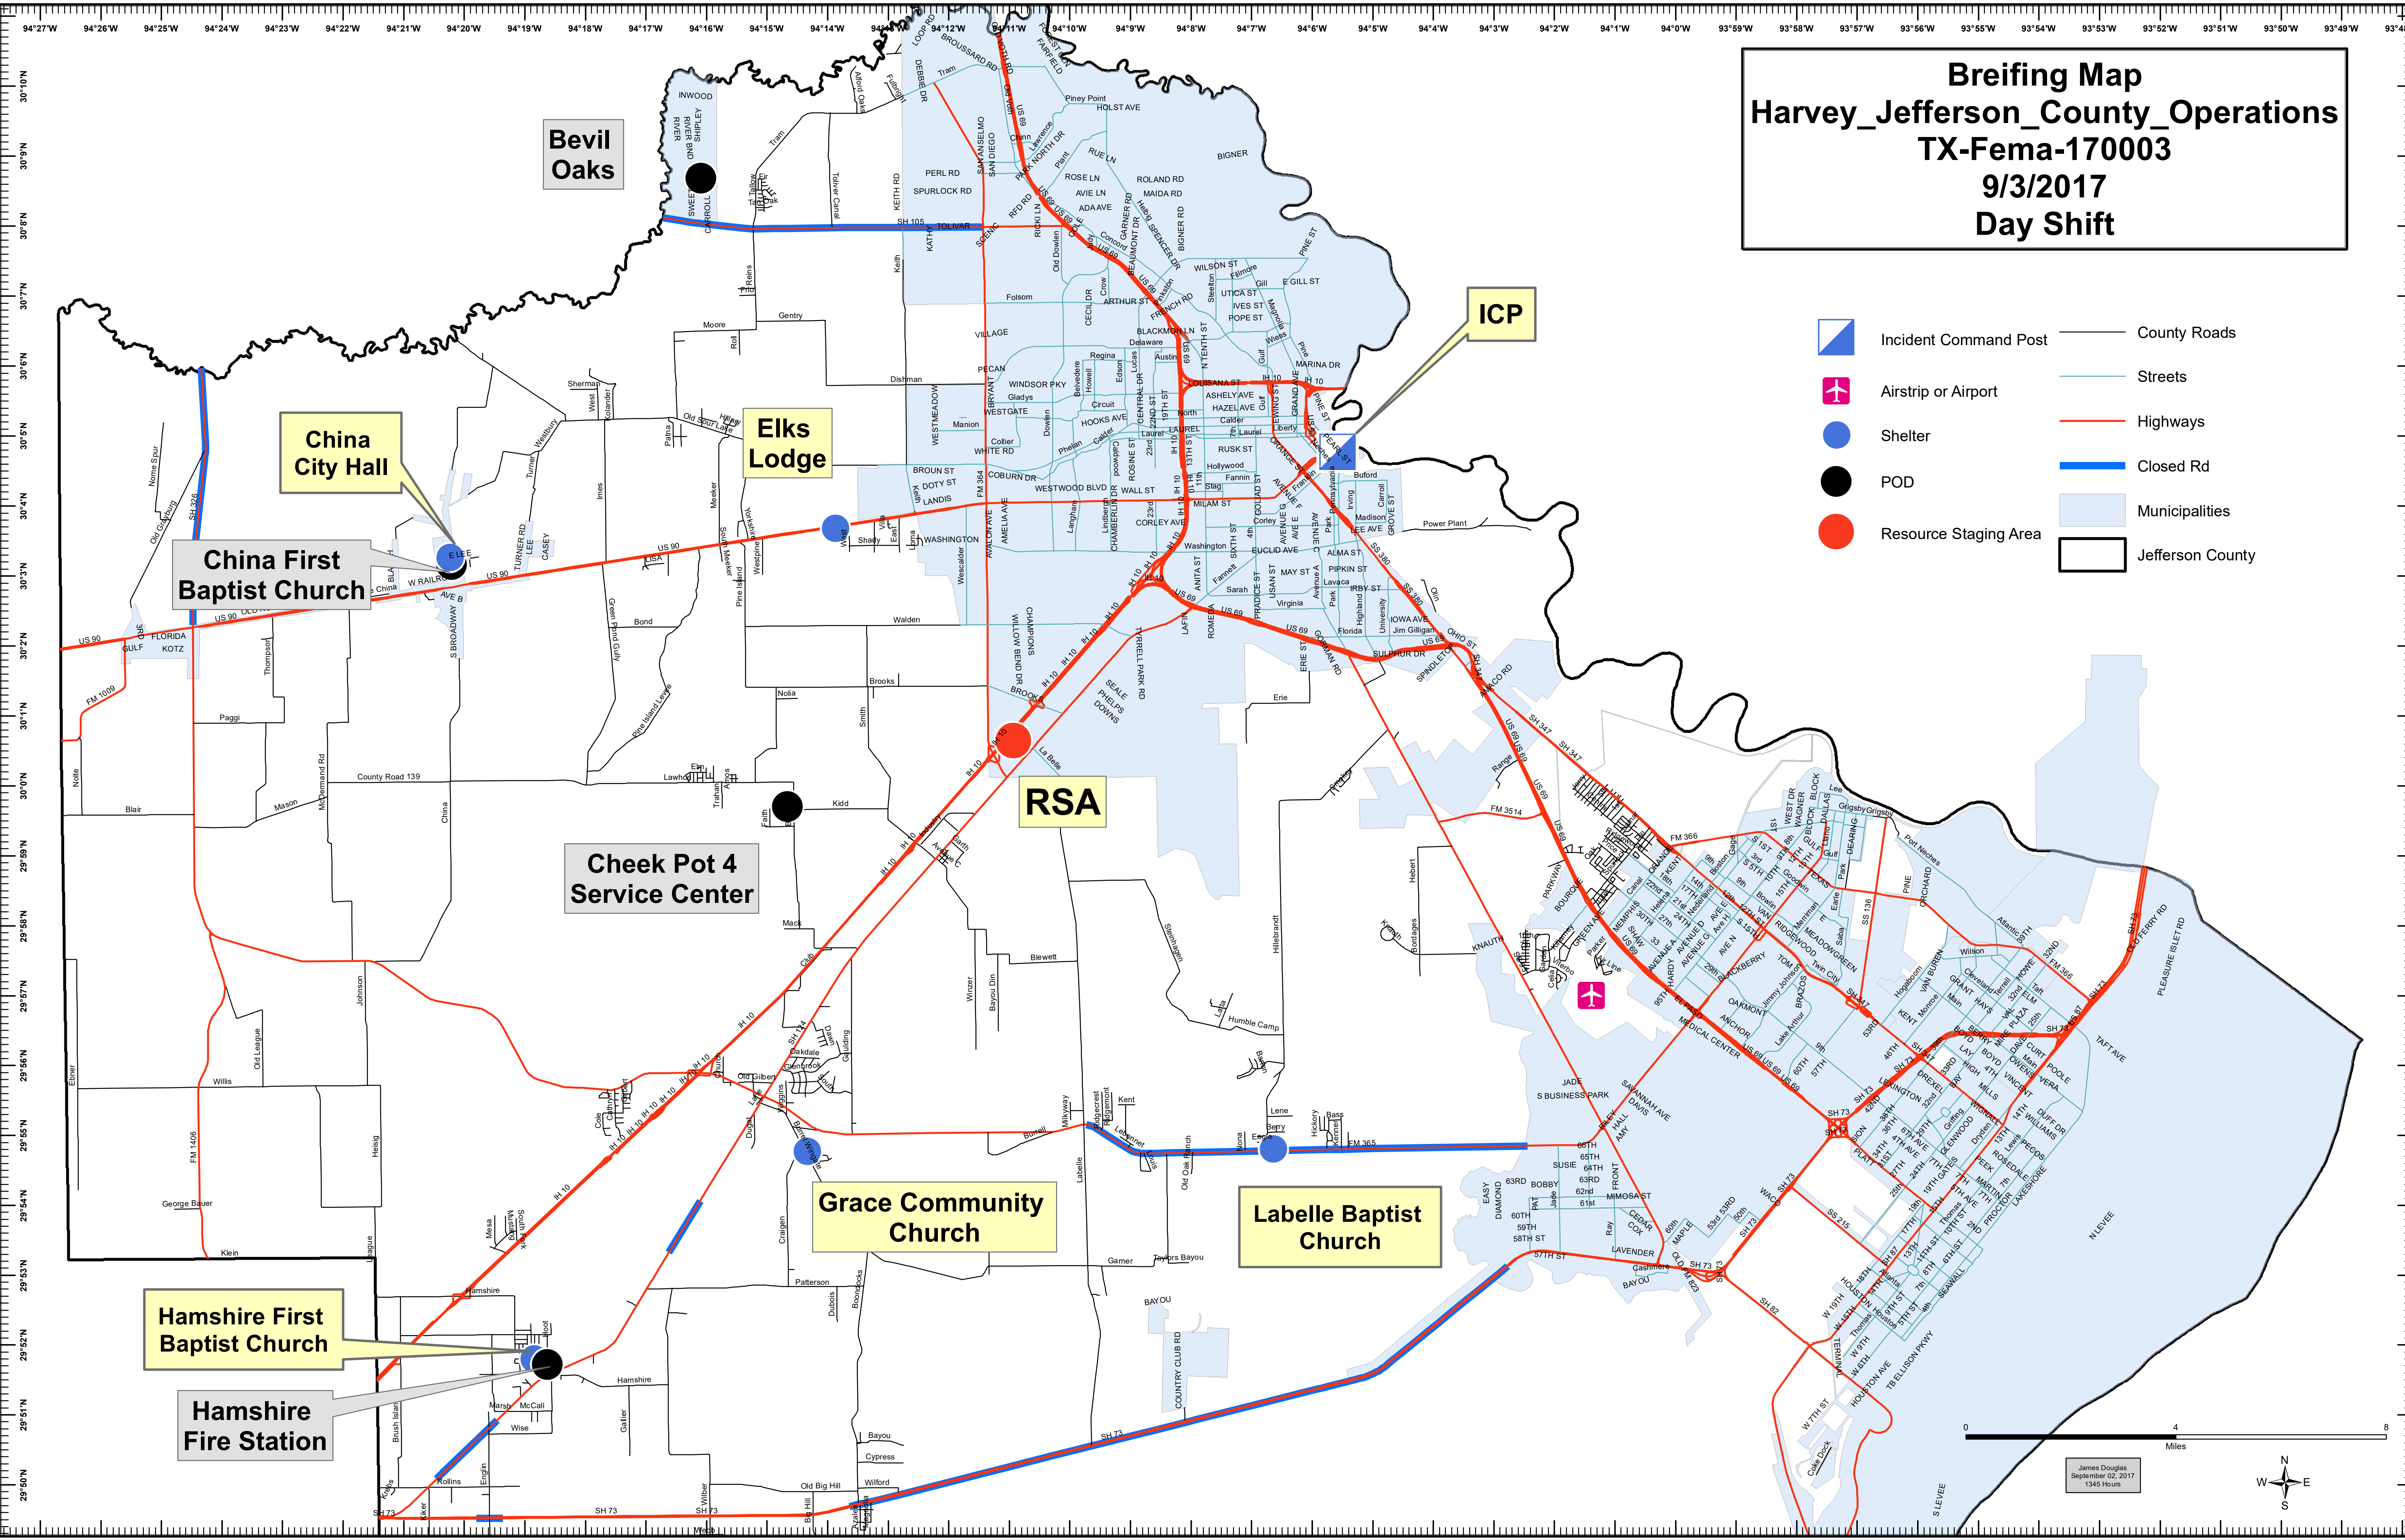

Briefing Map

Harvey_Jefferson_County_Operations

TX-Fema-170003

9/3/2017

Day Shift

Bevil Oaks

China City Hall

China First Baptist Church

Elks Lodge

Cheek Pot 4 Service Center

RSA

Grace Community Church

Labelle Baptist Church

Hamshire First Baptist Church

Hamshire Fire Station

ICP

-  Incident Command Post
-  Airstrip or Airport
-  Shelter
-  POD
-  Resource Staging Area
-  County Roads
-  Streets
-  Highways
-  Closed Rd
-  Municipalities
-  Jefferson County

James Douglas
September 02, 2017
1345 Hours