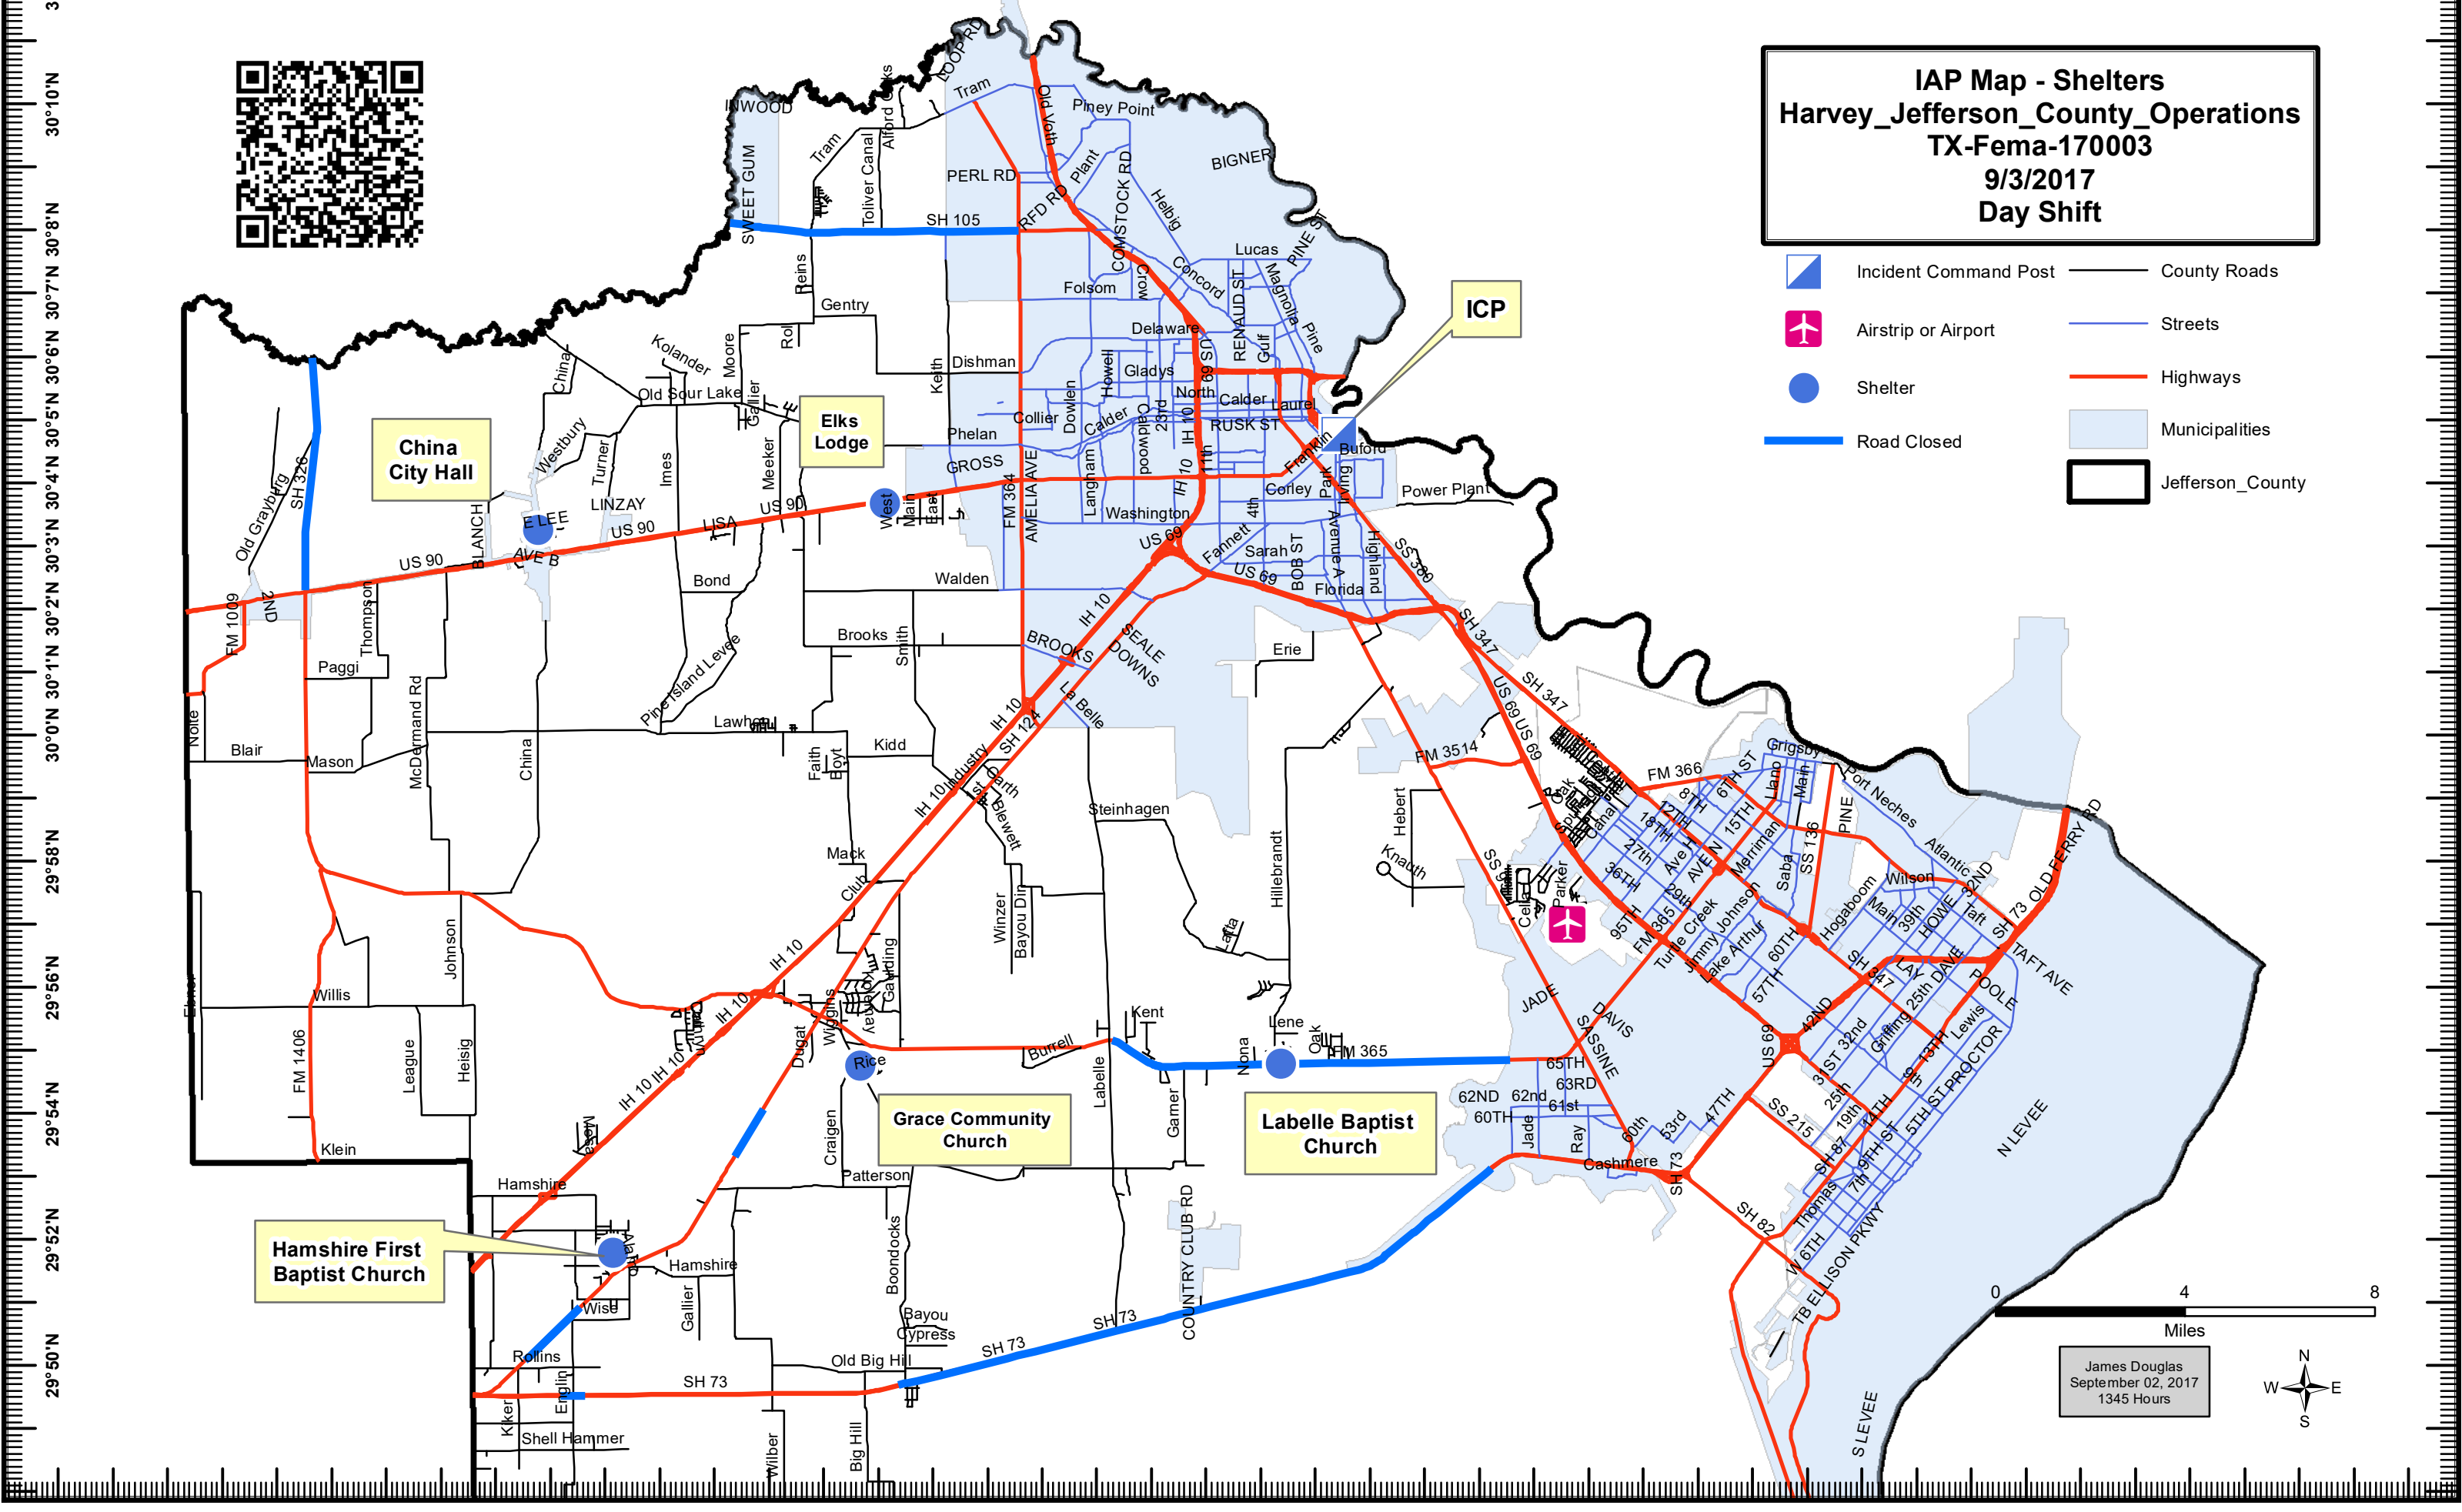

94°28'W 94°26'W 94°24'W 94°22'W 94°20'W 94°18'W 94°16'W 94°14'W 94°12'W 94°10'W 94°8'W 94°6'W 94°4'W 94°2'W 94°0'W 93°58'W 93°56'W 93°54'W 93°52'W 93°50'W 93°48'W 93°46'W

IAP Map - Shelters
Harvey_Jefferson_County_Operations
TX-Fema-17003
9/3/2017
Day Shift

- Incident Command Post
- Airstrip or Airport
- Shelter
- Road Closed
- County Roads
- Streets
- Highways
- Municipalities
- Jefferson_County

China City Hall

Elks Lodge

Grace Community Church

Labelle Baptist Church