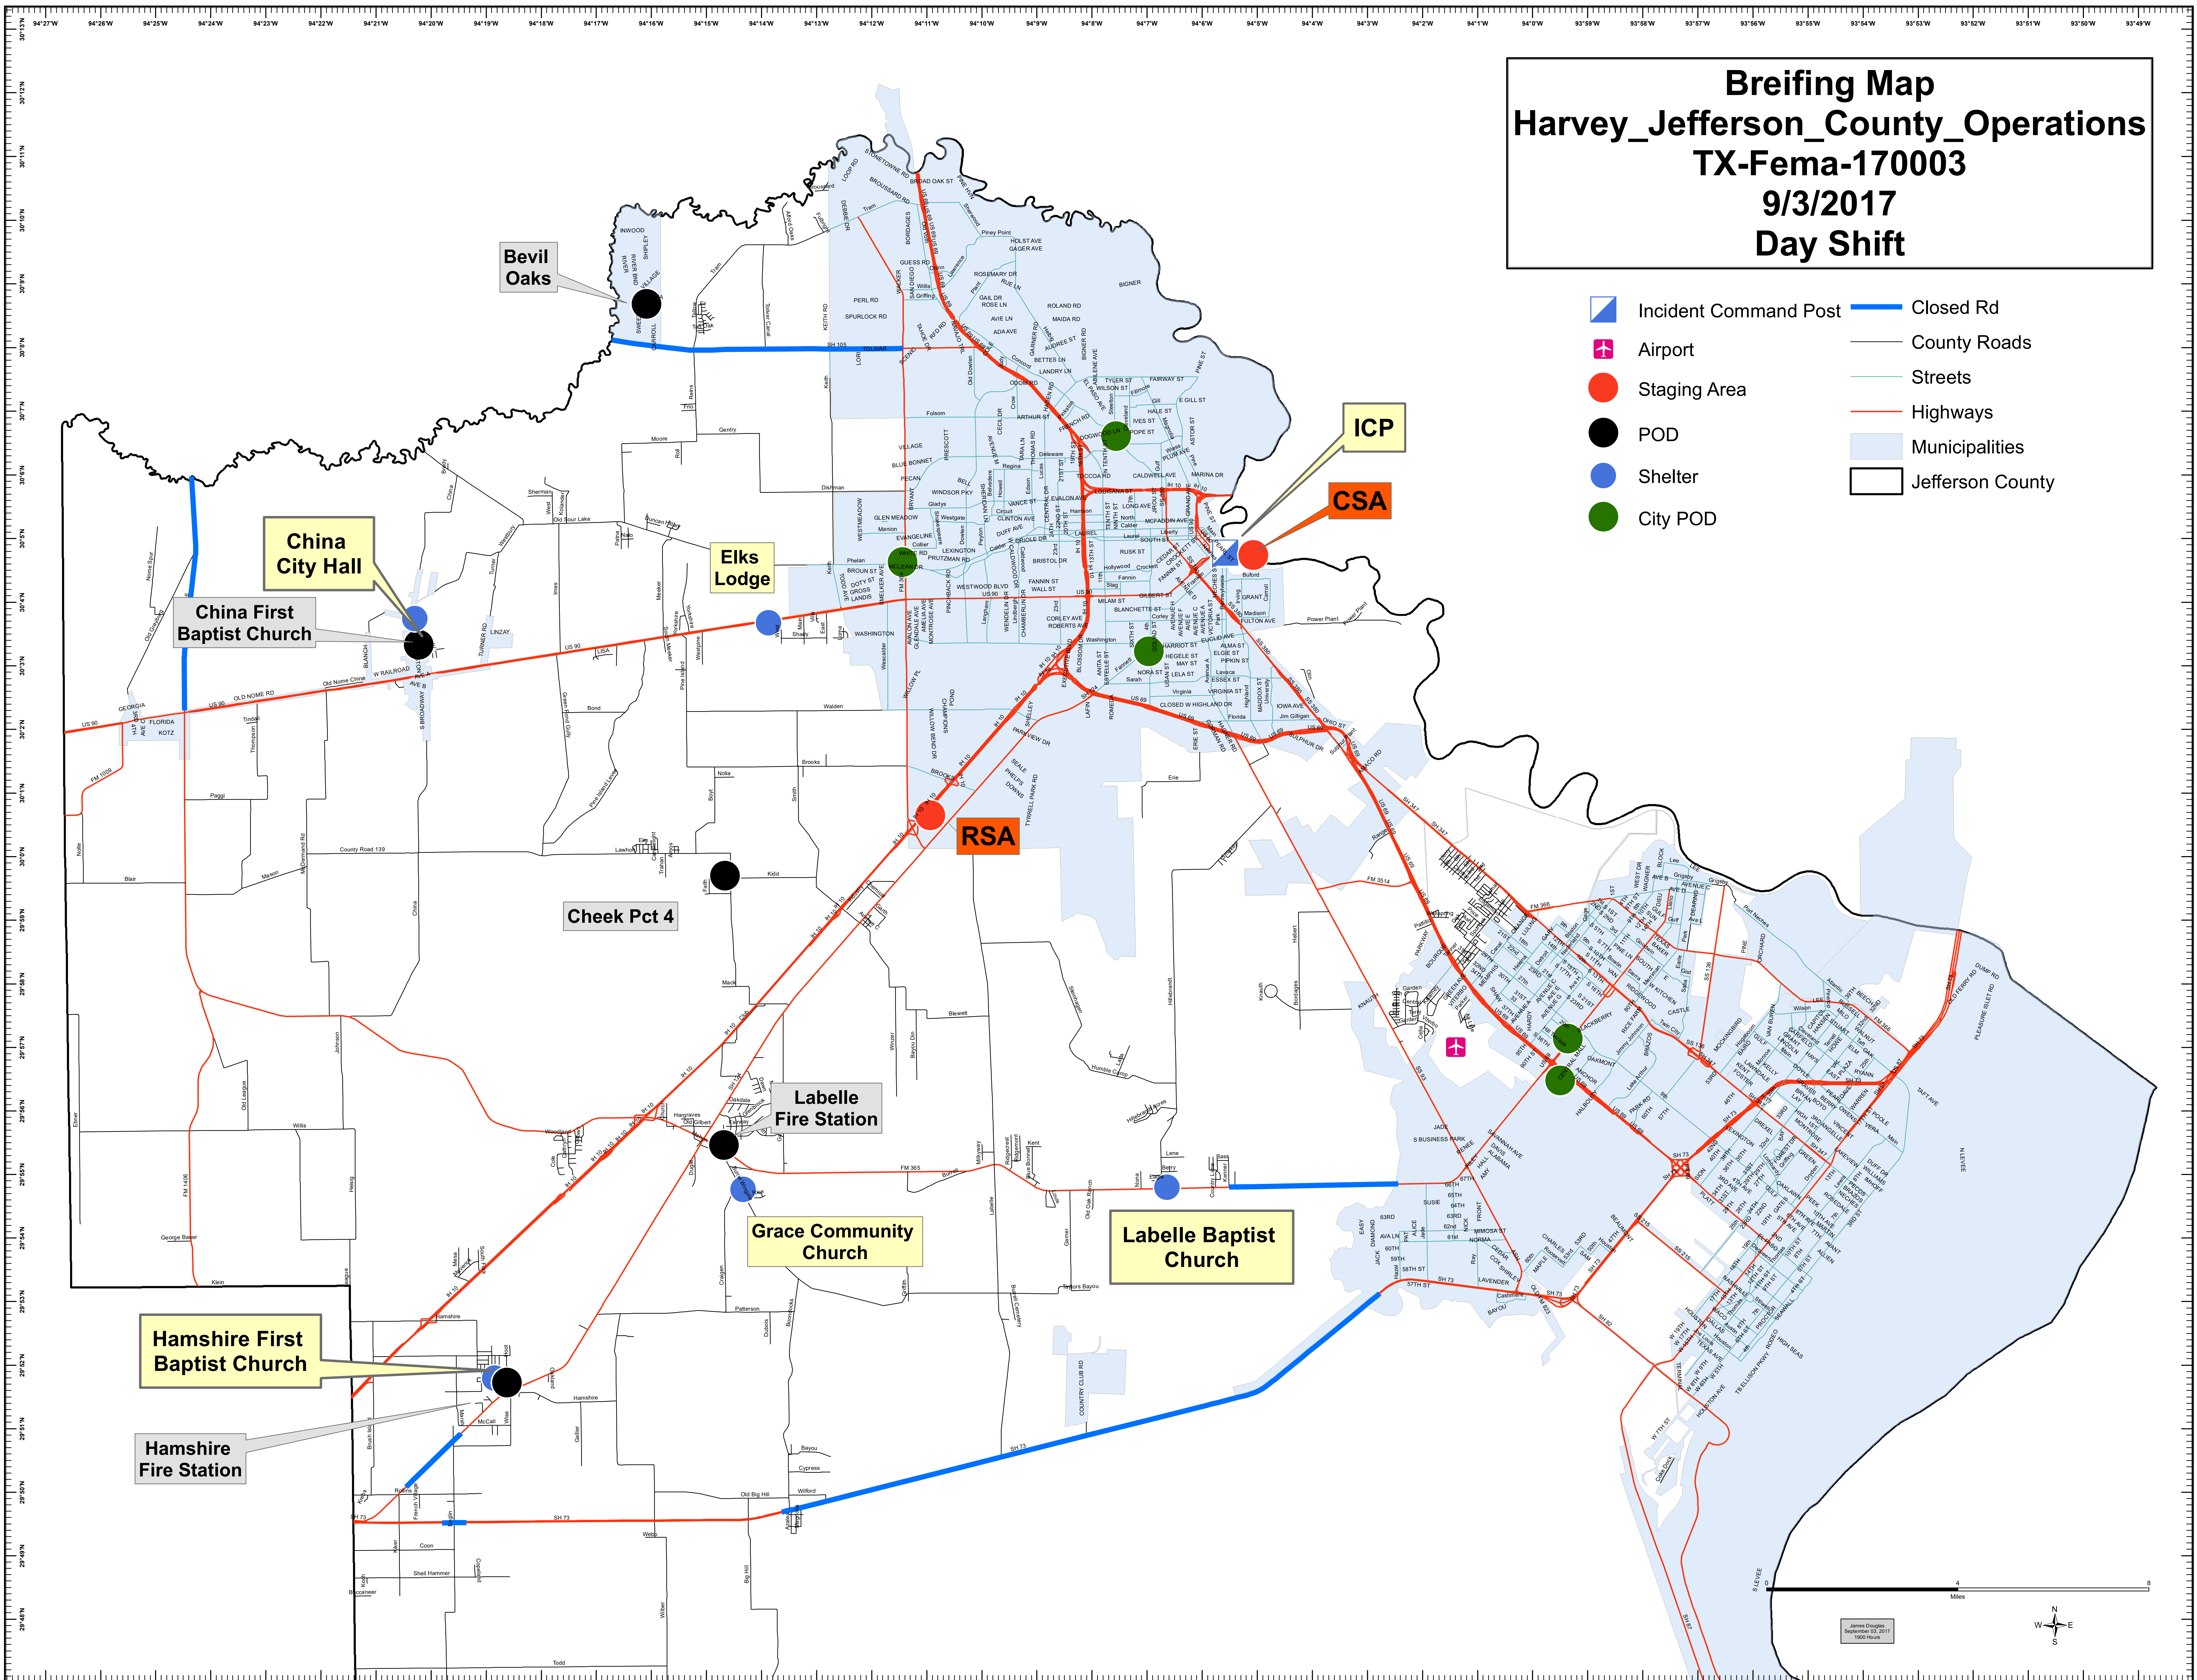

# Briefing Map

## Harvey\_Jefferson\_County\_Operations

### TX-Fema-170003

#### Day Shift

-  Incident Command Post
-  Airport
-  Staging Area
-  POD
-  Shelter
-  City POD
-  Closed Rd
-  County Roads
-  Streets
-  Highways
-  Municipalities
-  Jefferson County

James Douglas  
September 03, 2017  
1900 Hours