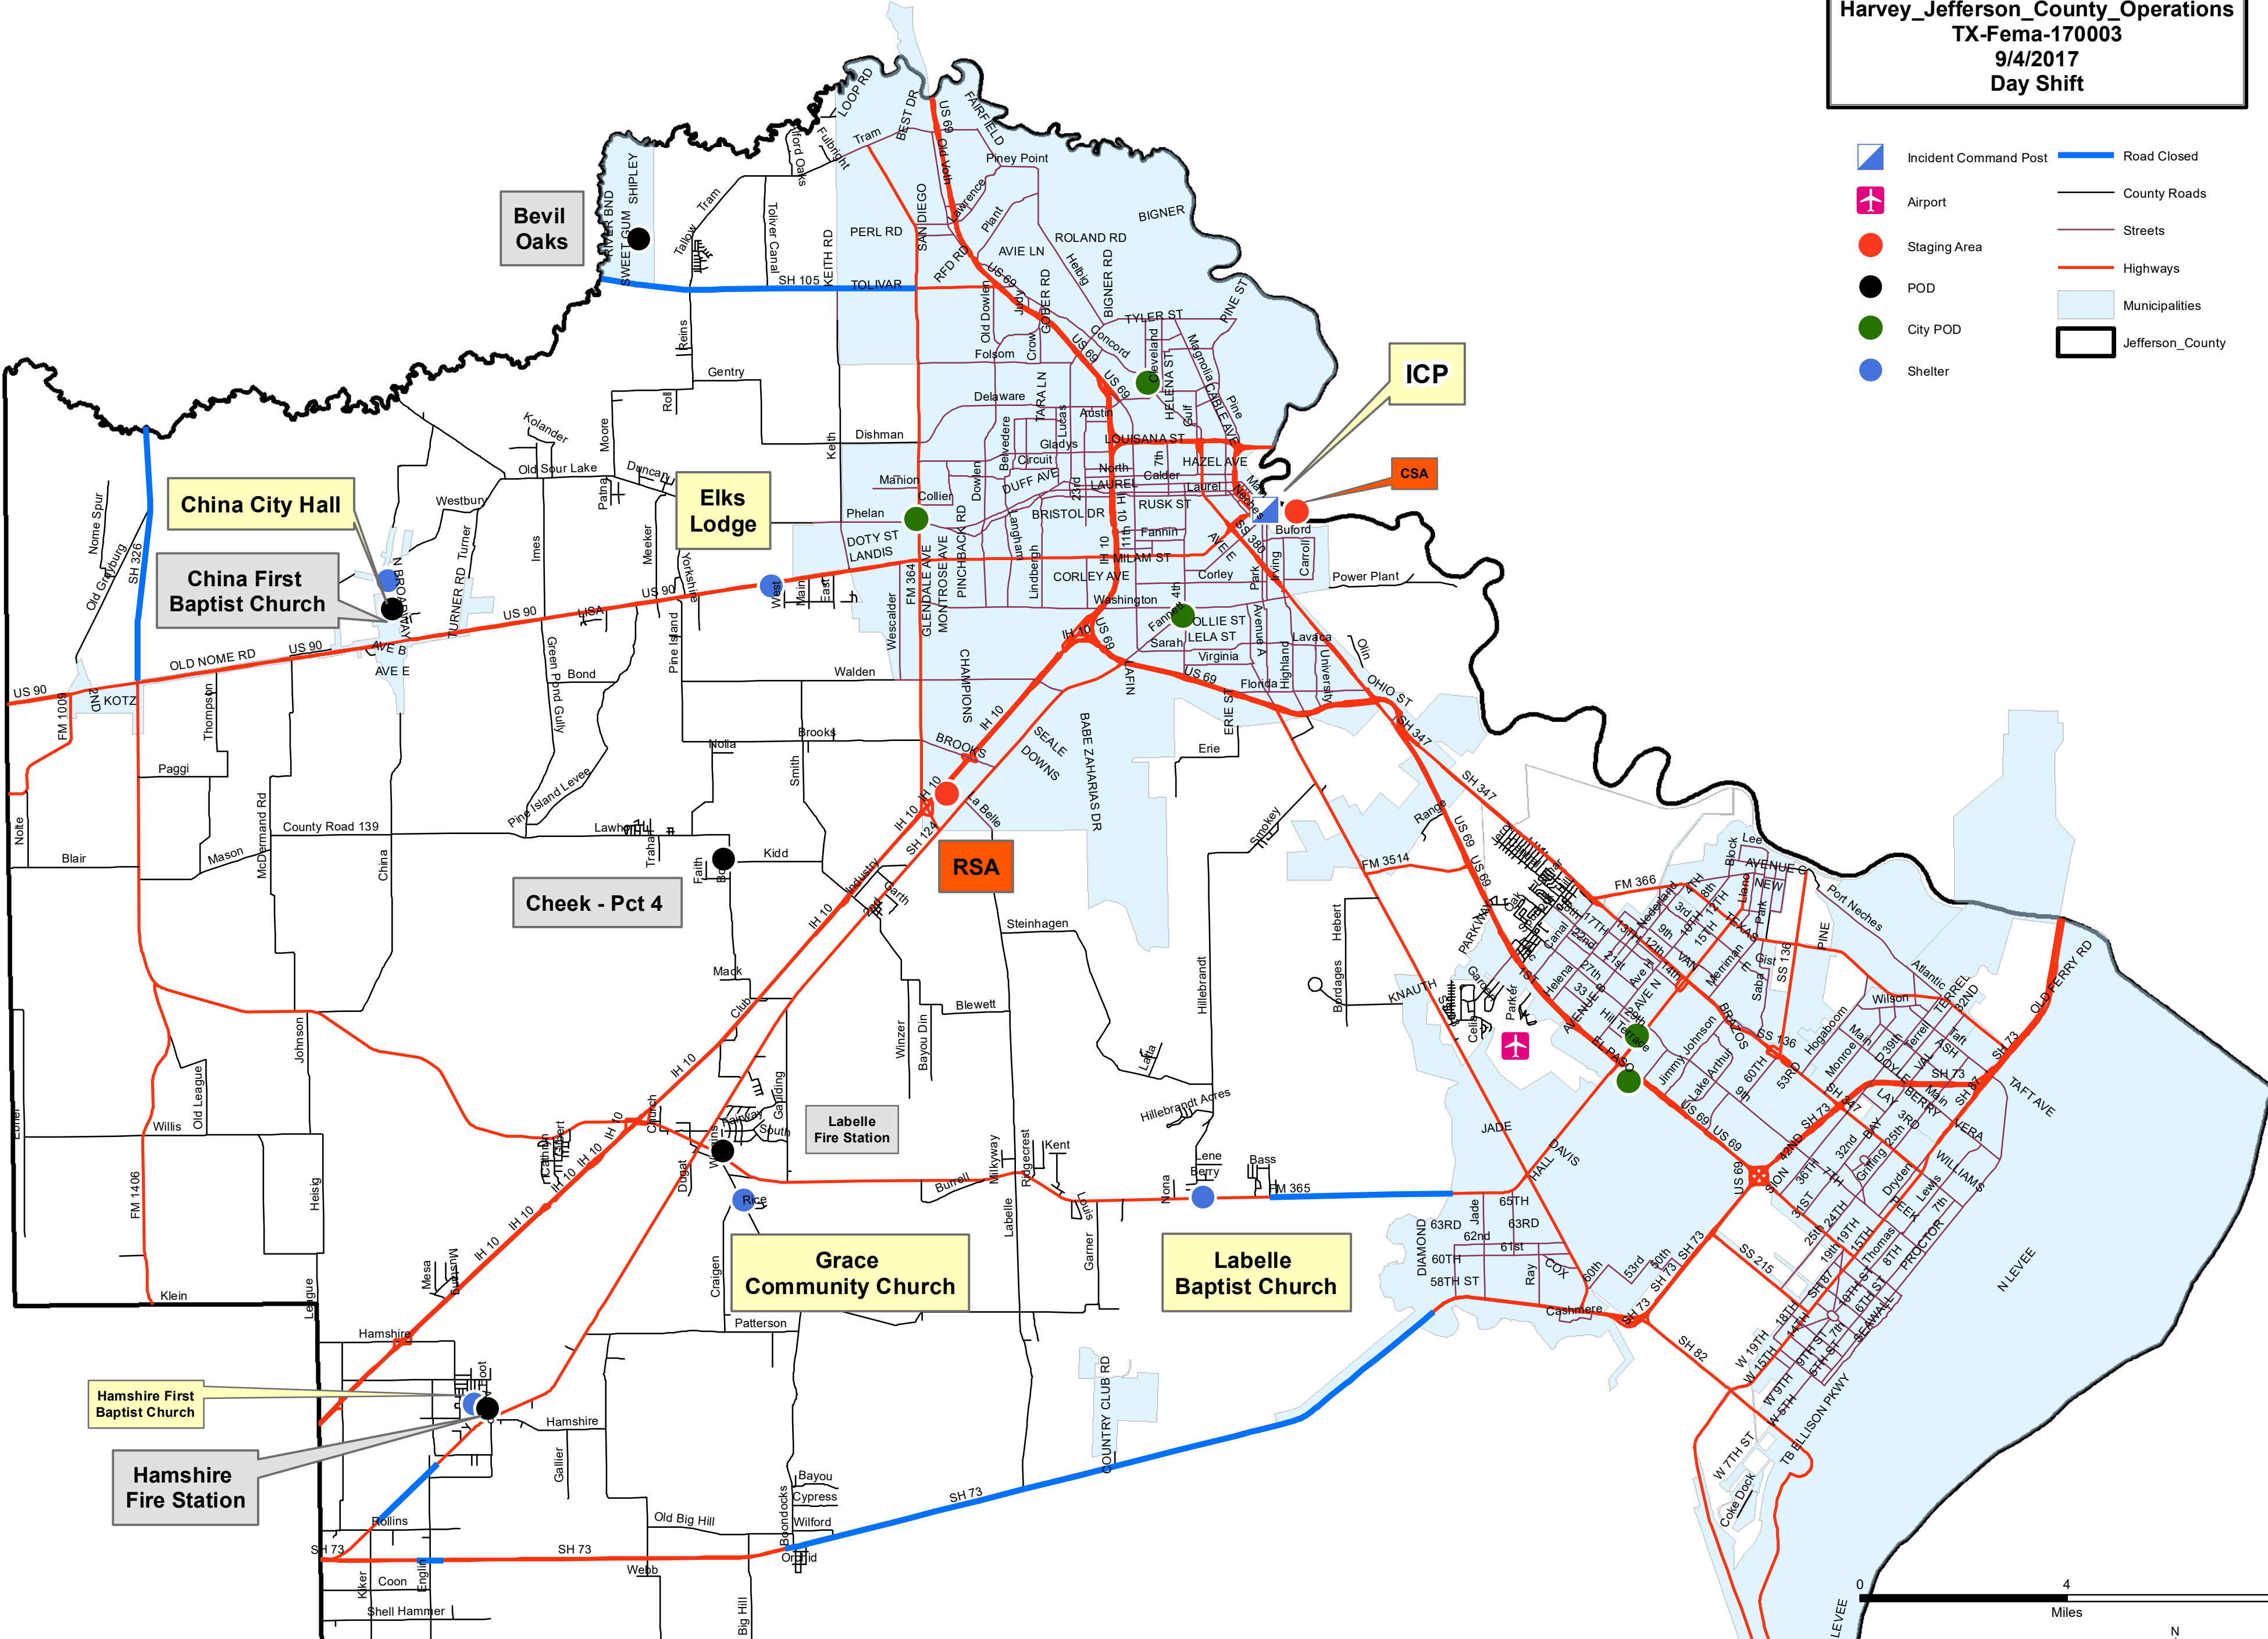

Situation Map
Harvey_Jefferson_County_Operations
TX-Fema-17003
9/4/2017
Day Shift

-  Incident Command Post
-  Airport
-  Staging Area
-  POD
-  City POD
-  Shelter
-  Road Closed
-  County Roads
-  Streets
-  Highways
-  Municipalities
-  Jefferson_County

James Douglas
 September 03, 2017
 1825 Hours