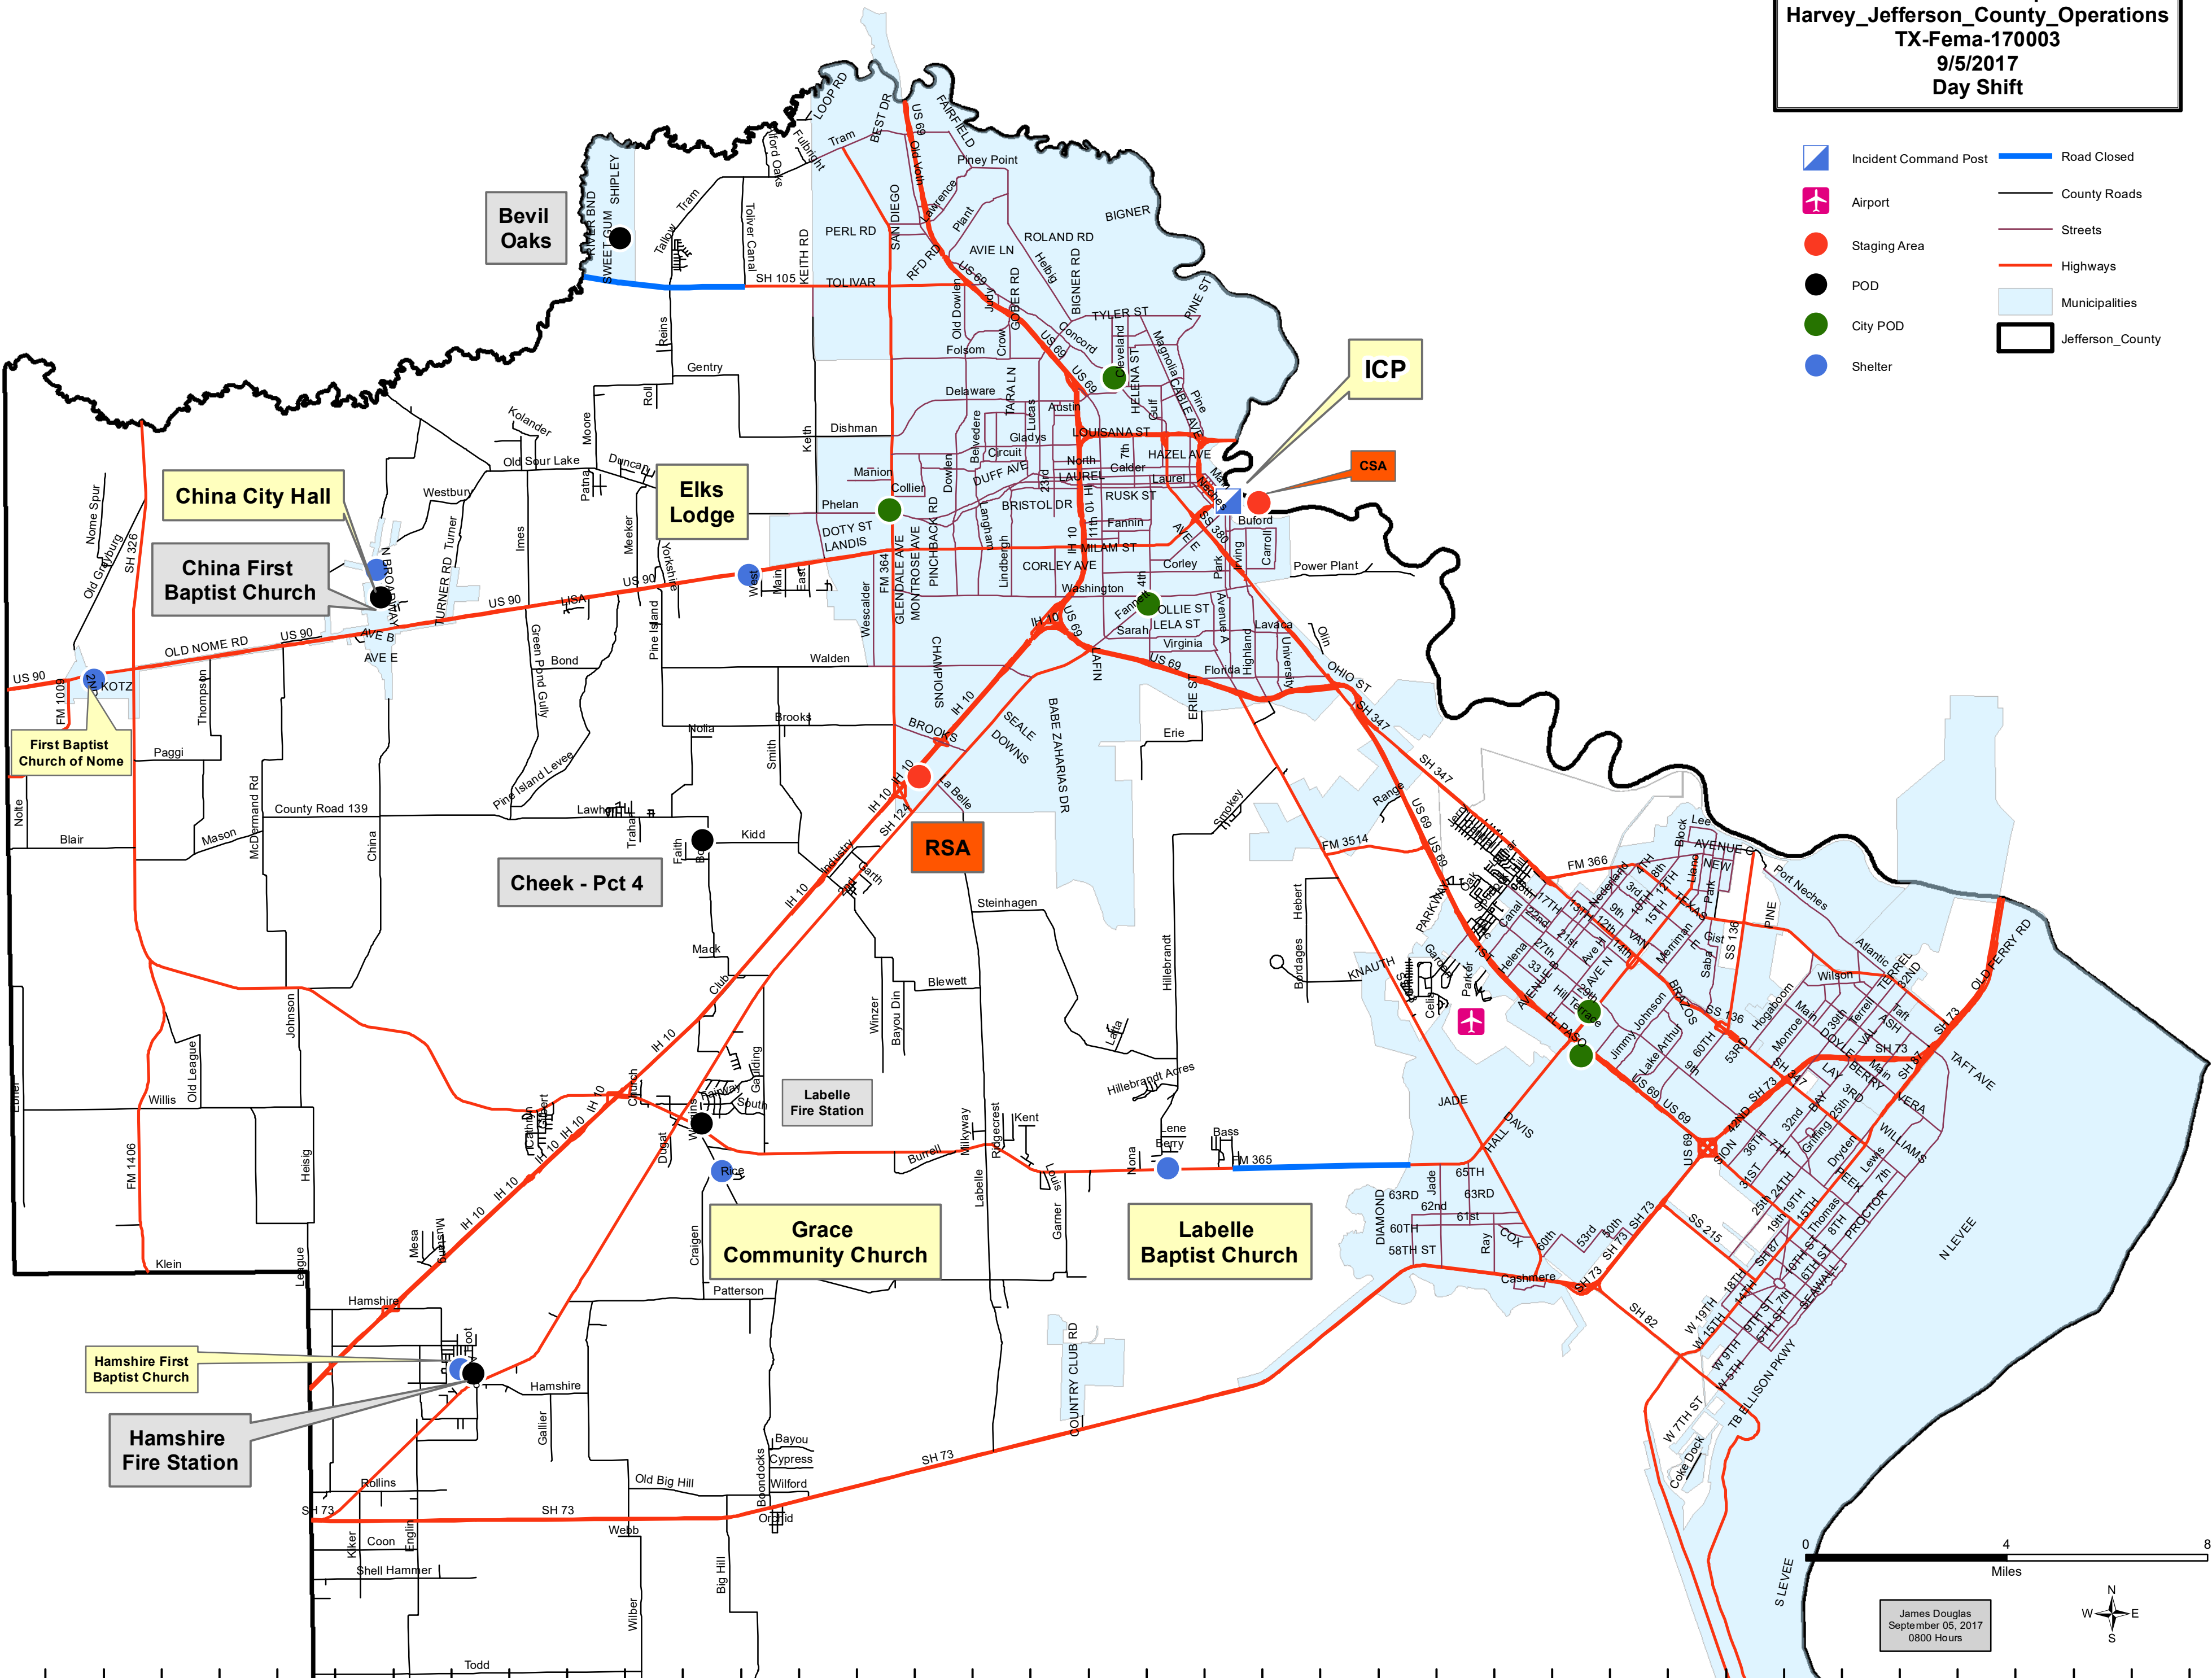

**Situation Map**  
**Harvey\_Jefferson\_County\_Operations**  
**TX-Fema-17003**  
**9/5/2017**  
**Day Shift**

-  Incident Command Post
-  Airport
-  Staging Area
-  POD
-  City POD
-  Shelter
-  Road Closed
-  County Roads
-  Streets
-  Highways
-  Municipalities
-  Jefferson\_County

James Douglas  
 September 05, 2017  
 0800 Hours

0 4 8  
 Miles