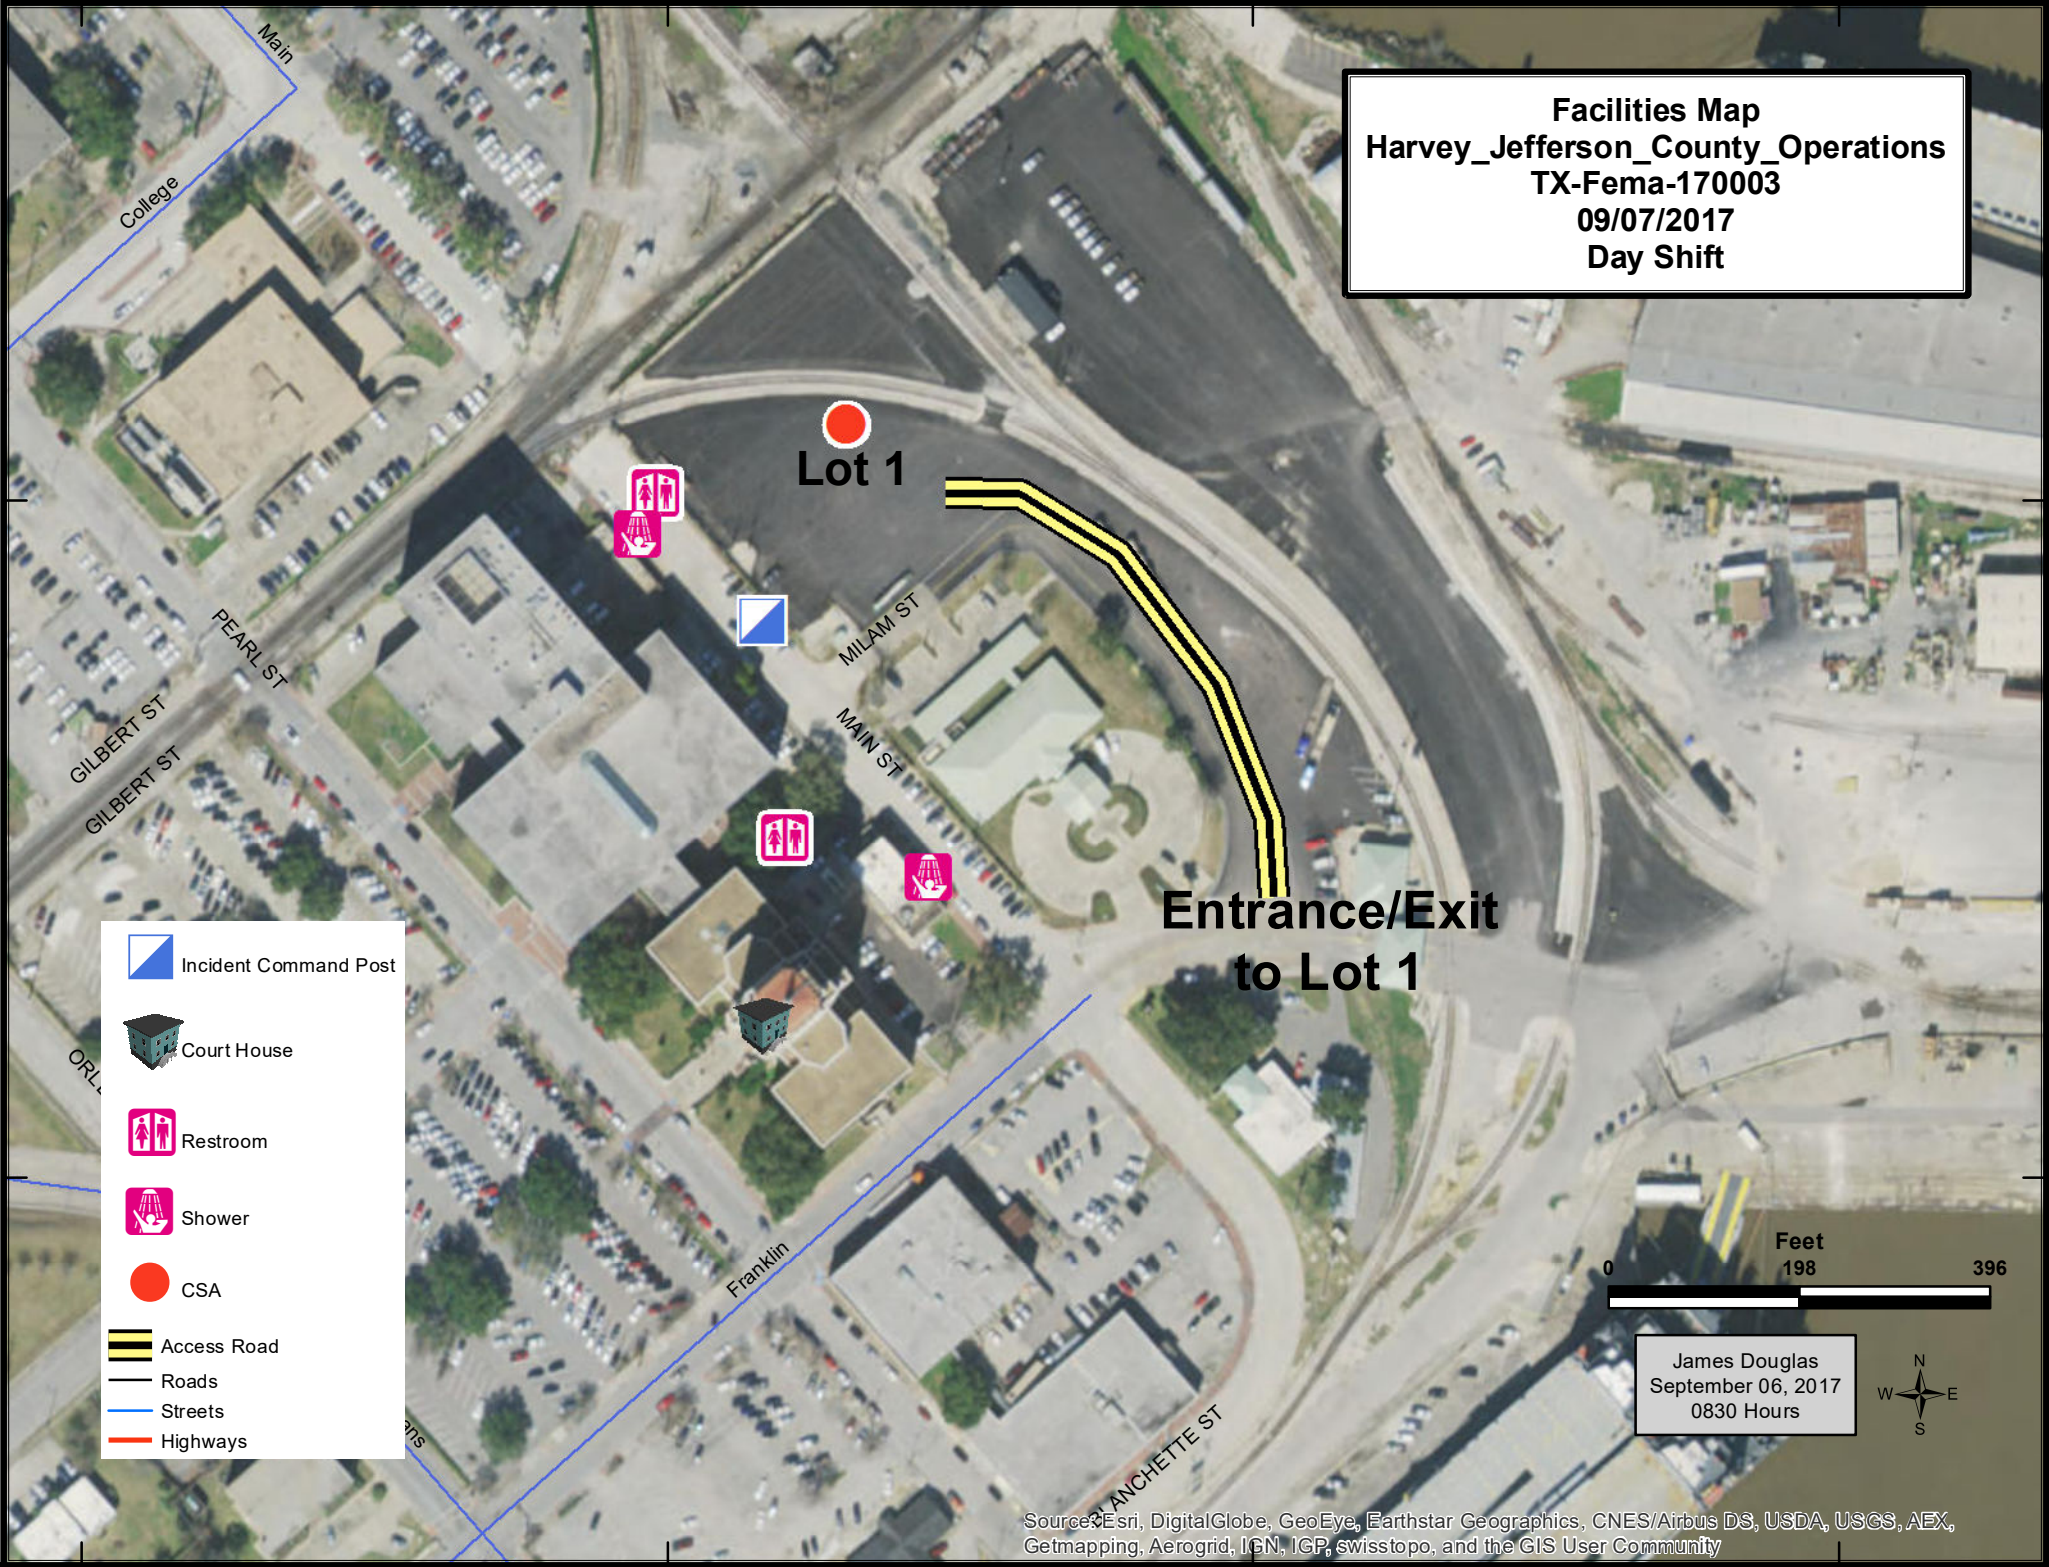

**Facilities Map**  
**Harvey\_Jefferson\_County\_Operations**  
**TX-Fema-170003**  
**09/07/2017**  
**Day Shift**

-  Incident Command Post
-  Court House
-  Restroom
-  Shower
-  CSA
-  Access Road
-  Roads
-  Streets
-  Highways

James Douglas  
September 06, 2017  
0830 Hours

Source: Esri, DigitalGlobe, GeoEye, Earthstar Geographics, CNES/Airbus DS, USDA, USGS, AEX, Getmapping, Aerogrid, IGN, IGP, swisstopo, and the GIS User Community