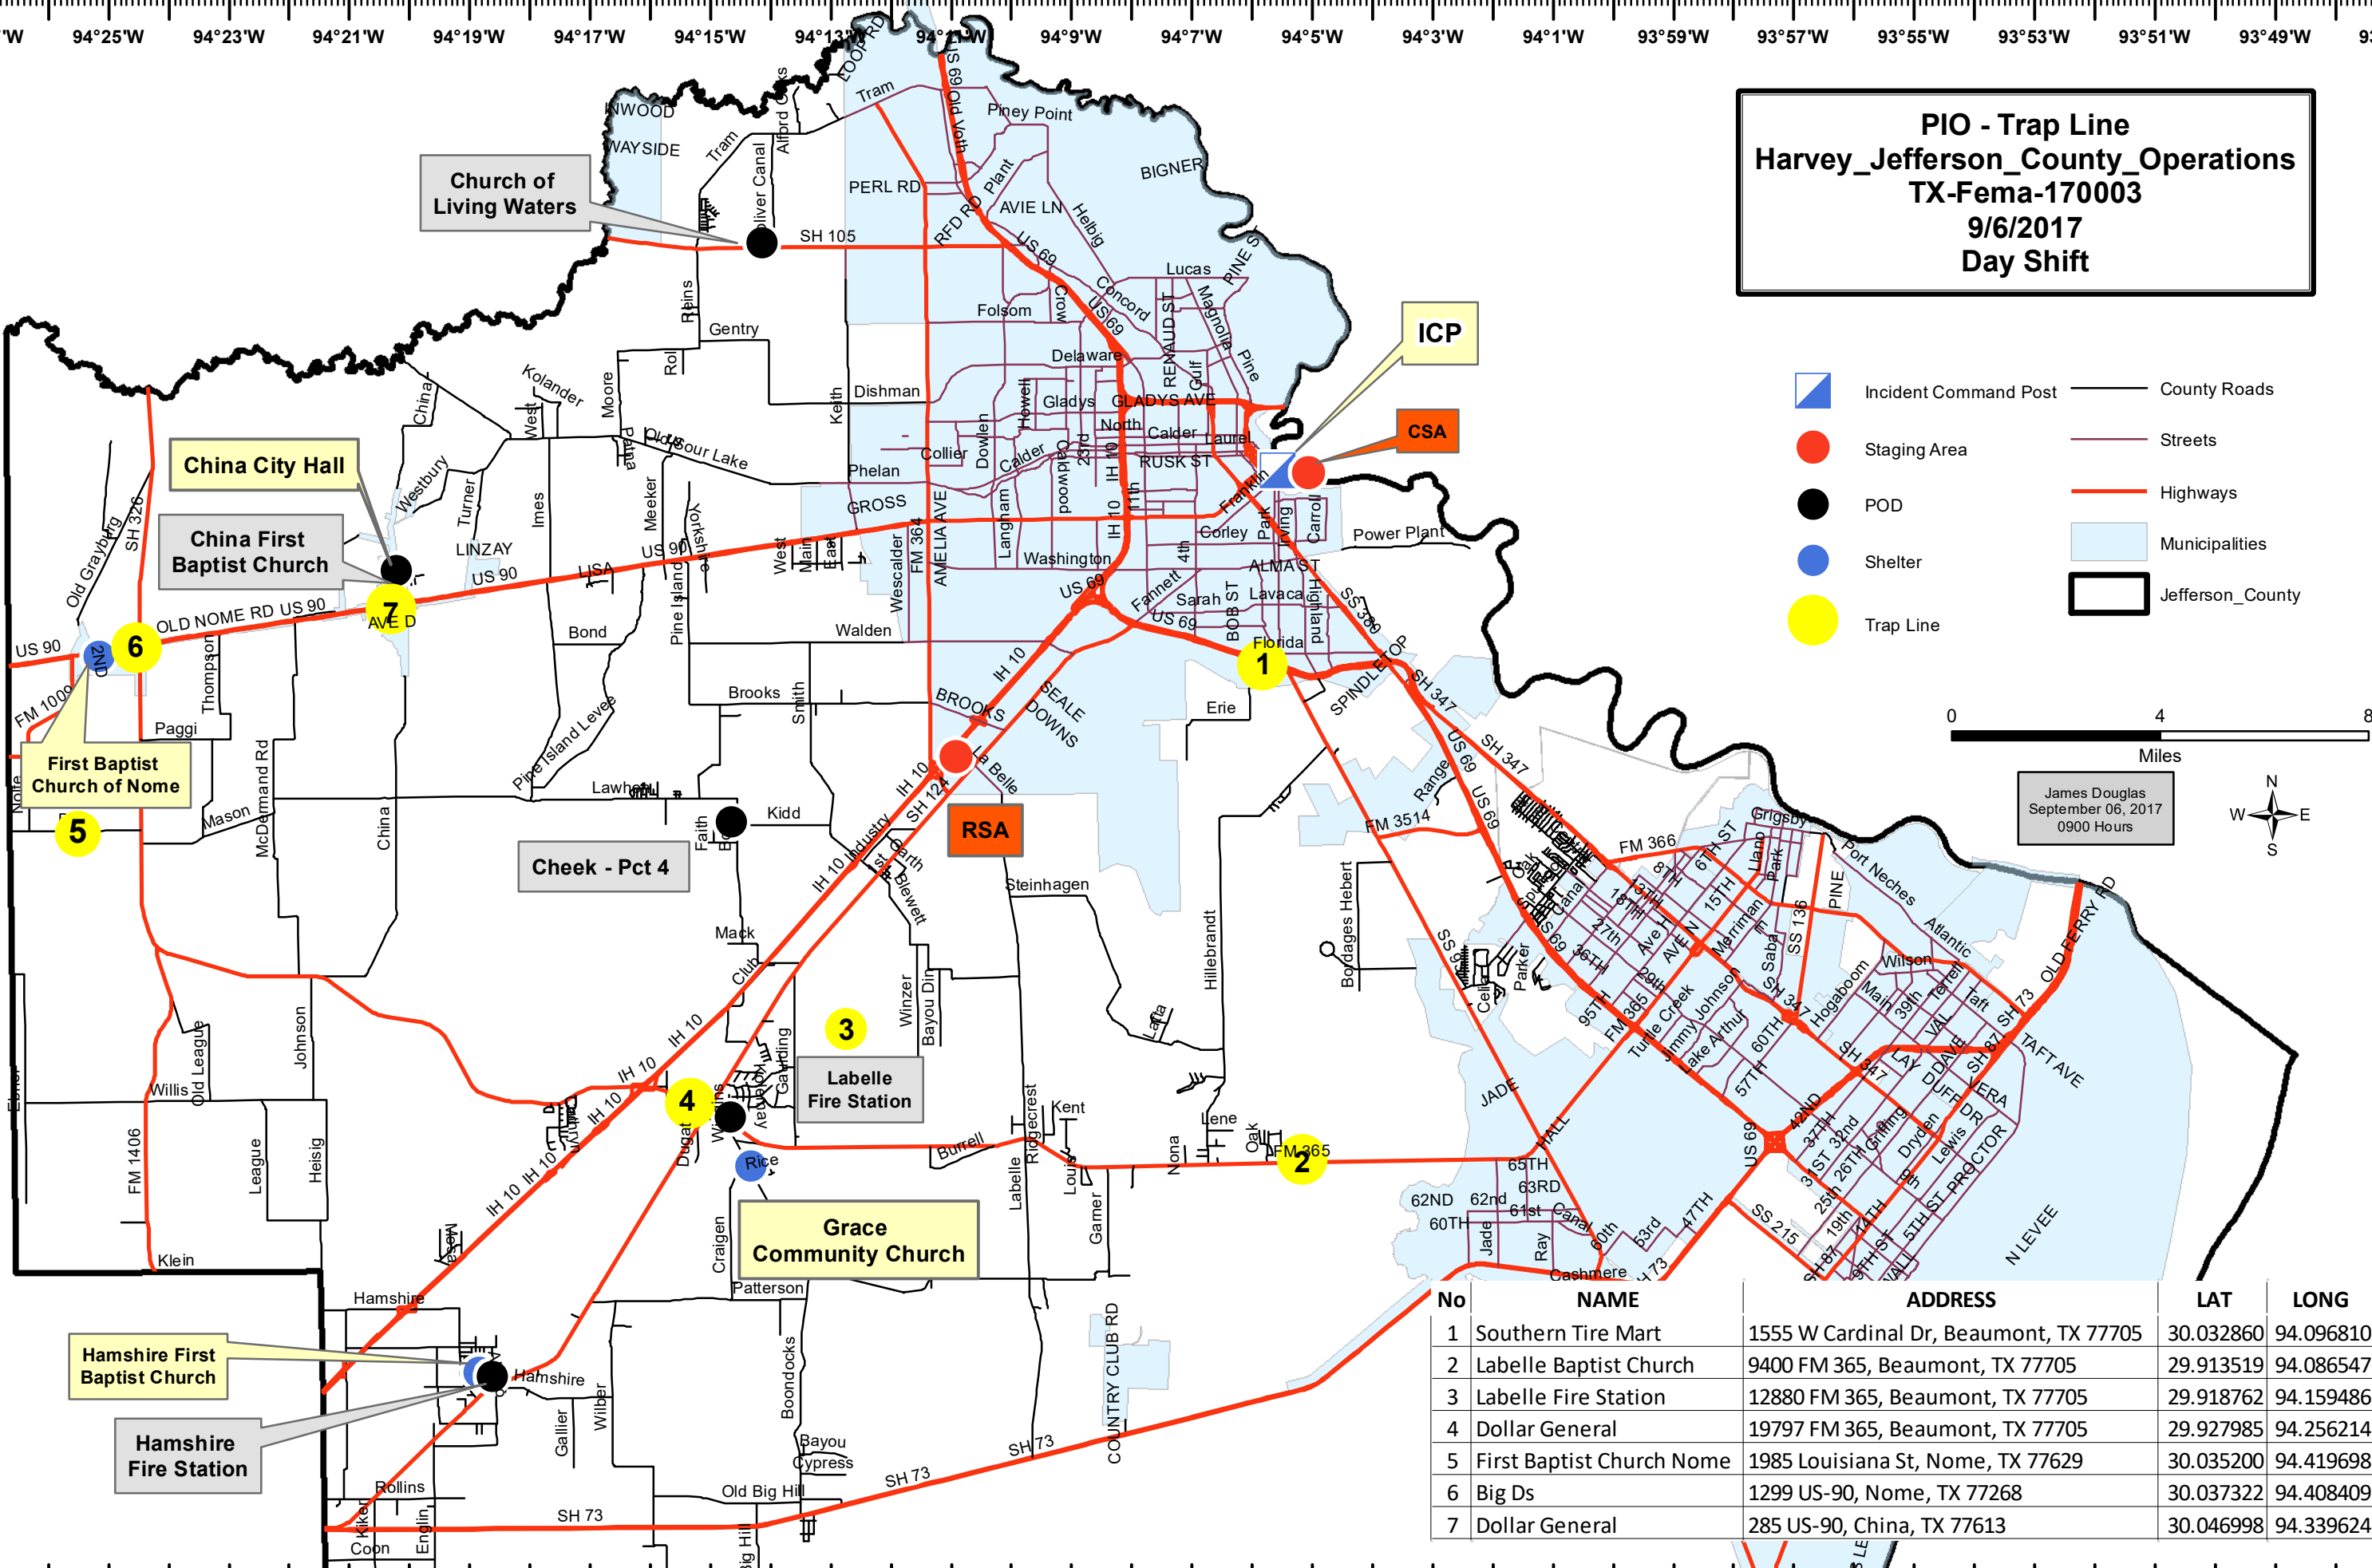

PIO - Trap Line
Harvey_Jefferson_County_Operations
TX-Fema-17003
9/6/2017
Day Shift

-  Incident Command Post
-  Staging Area
-  POD
-  Shelter
-  Trap Line
-  County Roads
-  Streets
-  Highways
-  Municipalities
-  Jefferson_County

0 4 8
Miles

James Douglas
September 06, 2017
0900 Hours

No	NAME	ADDRESS	LAT	LONG
1	Southern Tire Mart	1555 W Cardinal Dr, Beaumont, TX 77705	30.032860	94.096810
2	Labelle Baptist Church	9400 FM 365, Beaumont, TX 77705	29.913519	94.086547
3	Labelle Fire Station	12880 FM 365, Beaumont, TX 77705	29.918762	94.159486
4	Dollar General	19797 FM 365, Beaumont, TX 77705	29.927985	94.256214
5	First Baptist Church Nome	1985 Louisiana St, Nome, TX 77629	30.035200	94.419698
6	Big Ds	1299 US-90, Nome, TX 77268	30.037322	94.408409
7	Dollar General	285 US-90, China, TX 77613	30.046998	94.339624