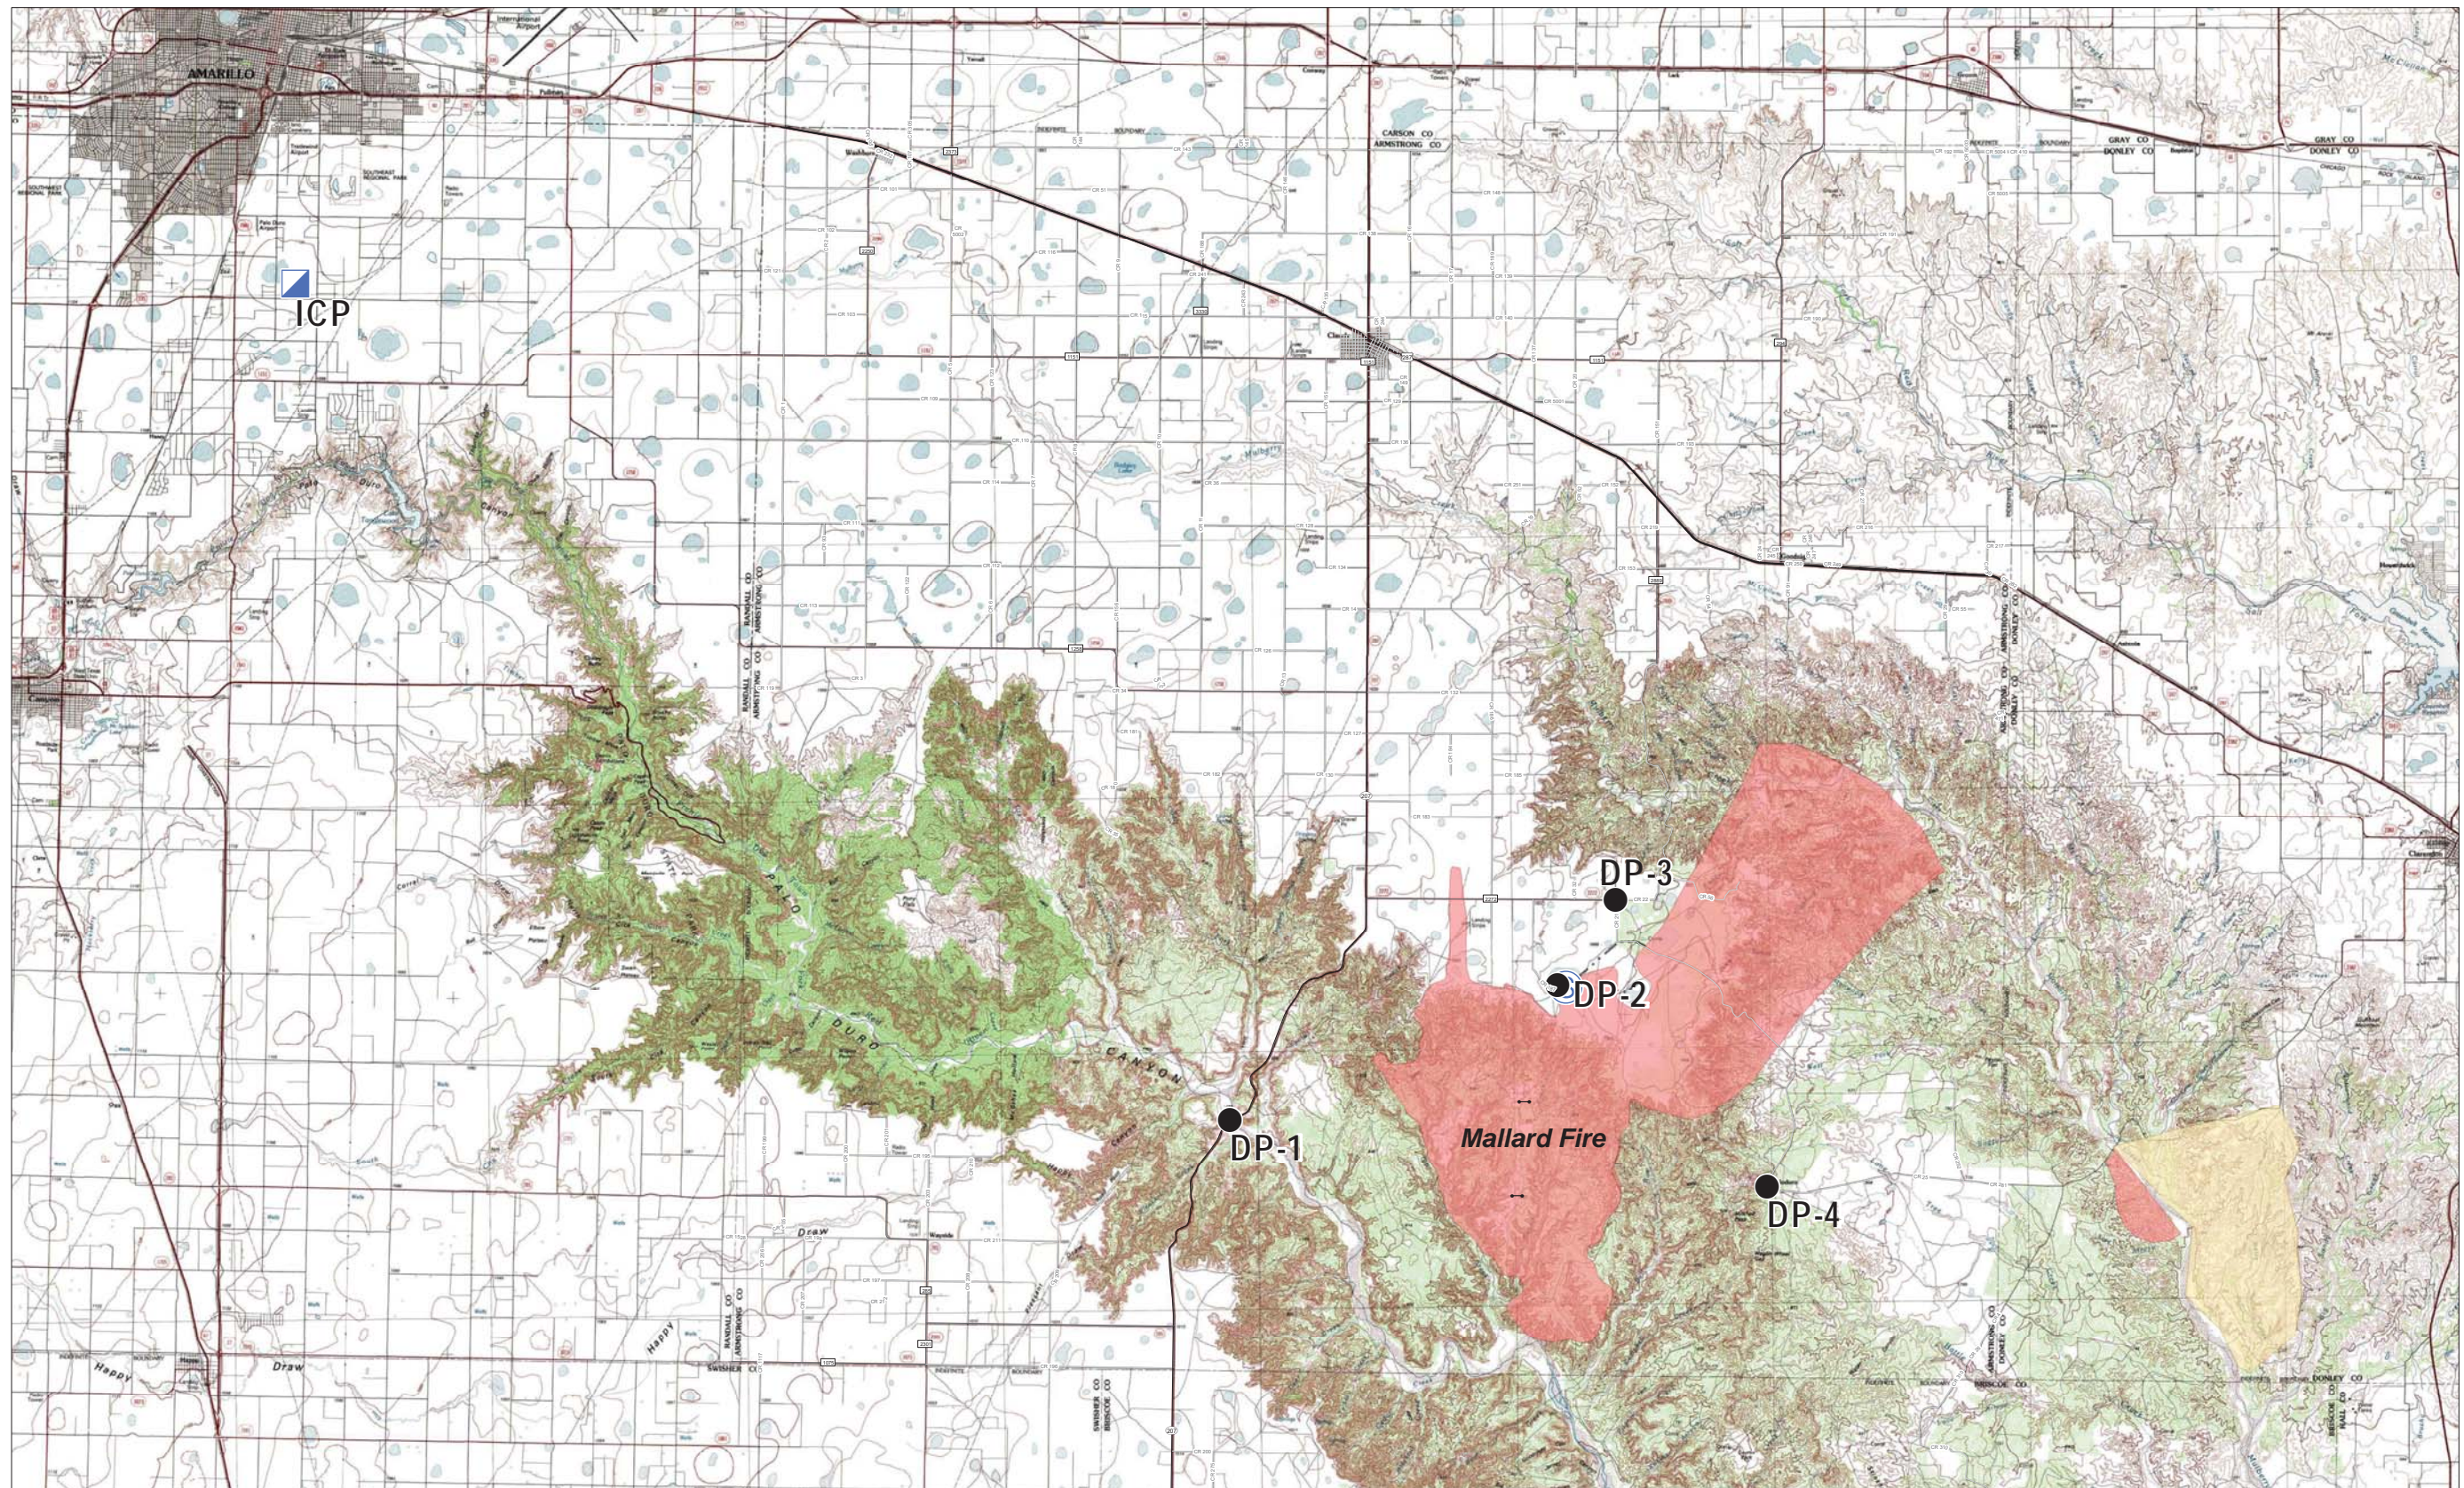

Transportation Map

Mallard Fire

TX-TXS-180461

Approximate Acreage: 47,407

5/11/2018

- Drop Point
- Ⓢ Staging Area
- ▢ Incident Command Post
- ▭ Fires

20180511 @ 1500
 Map Datum: NAD83 Feet
 Author: SA Red Team