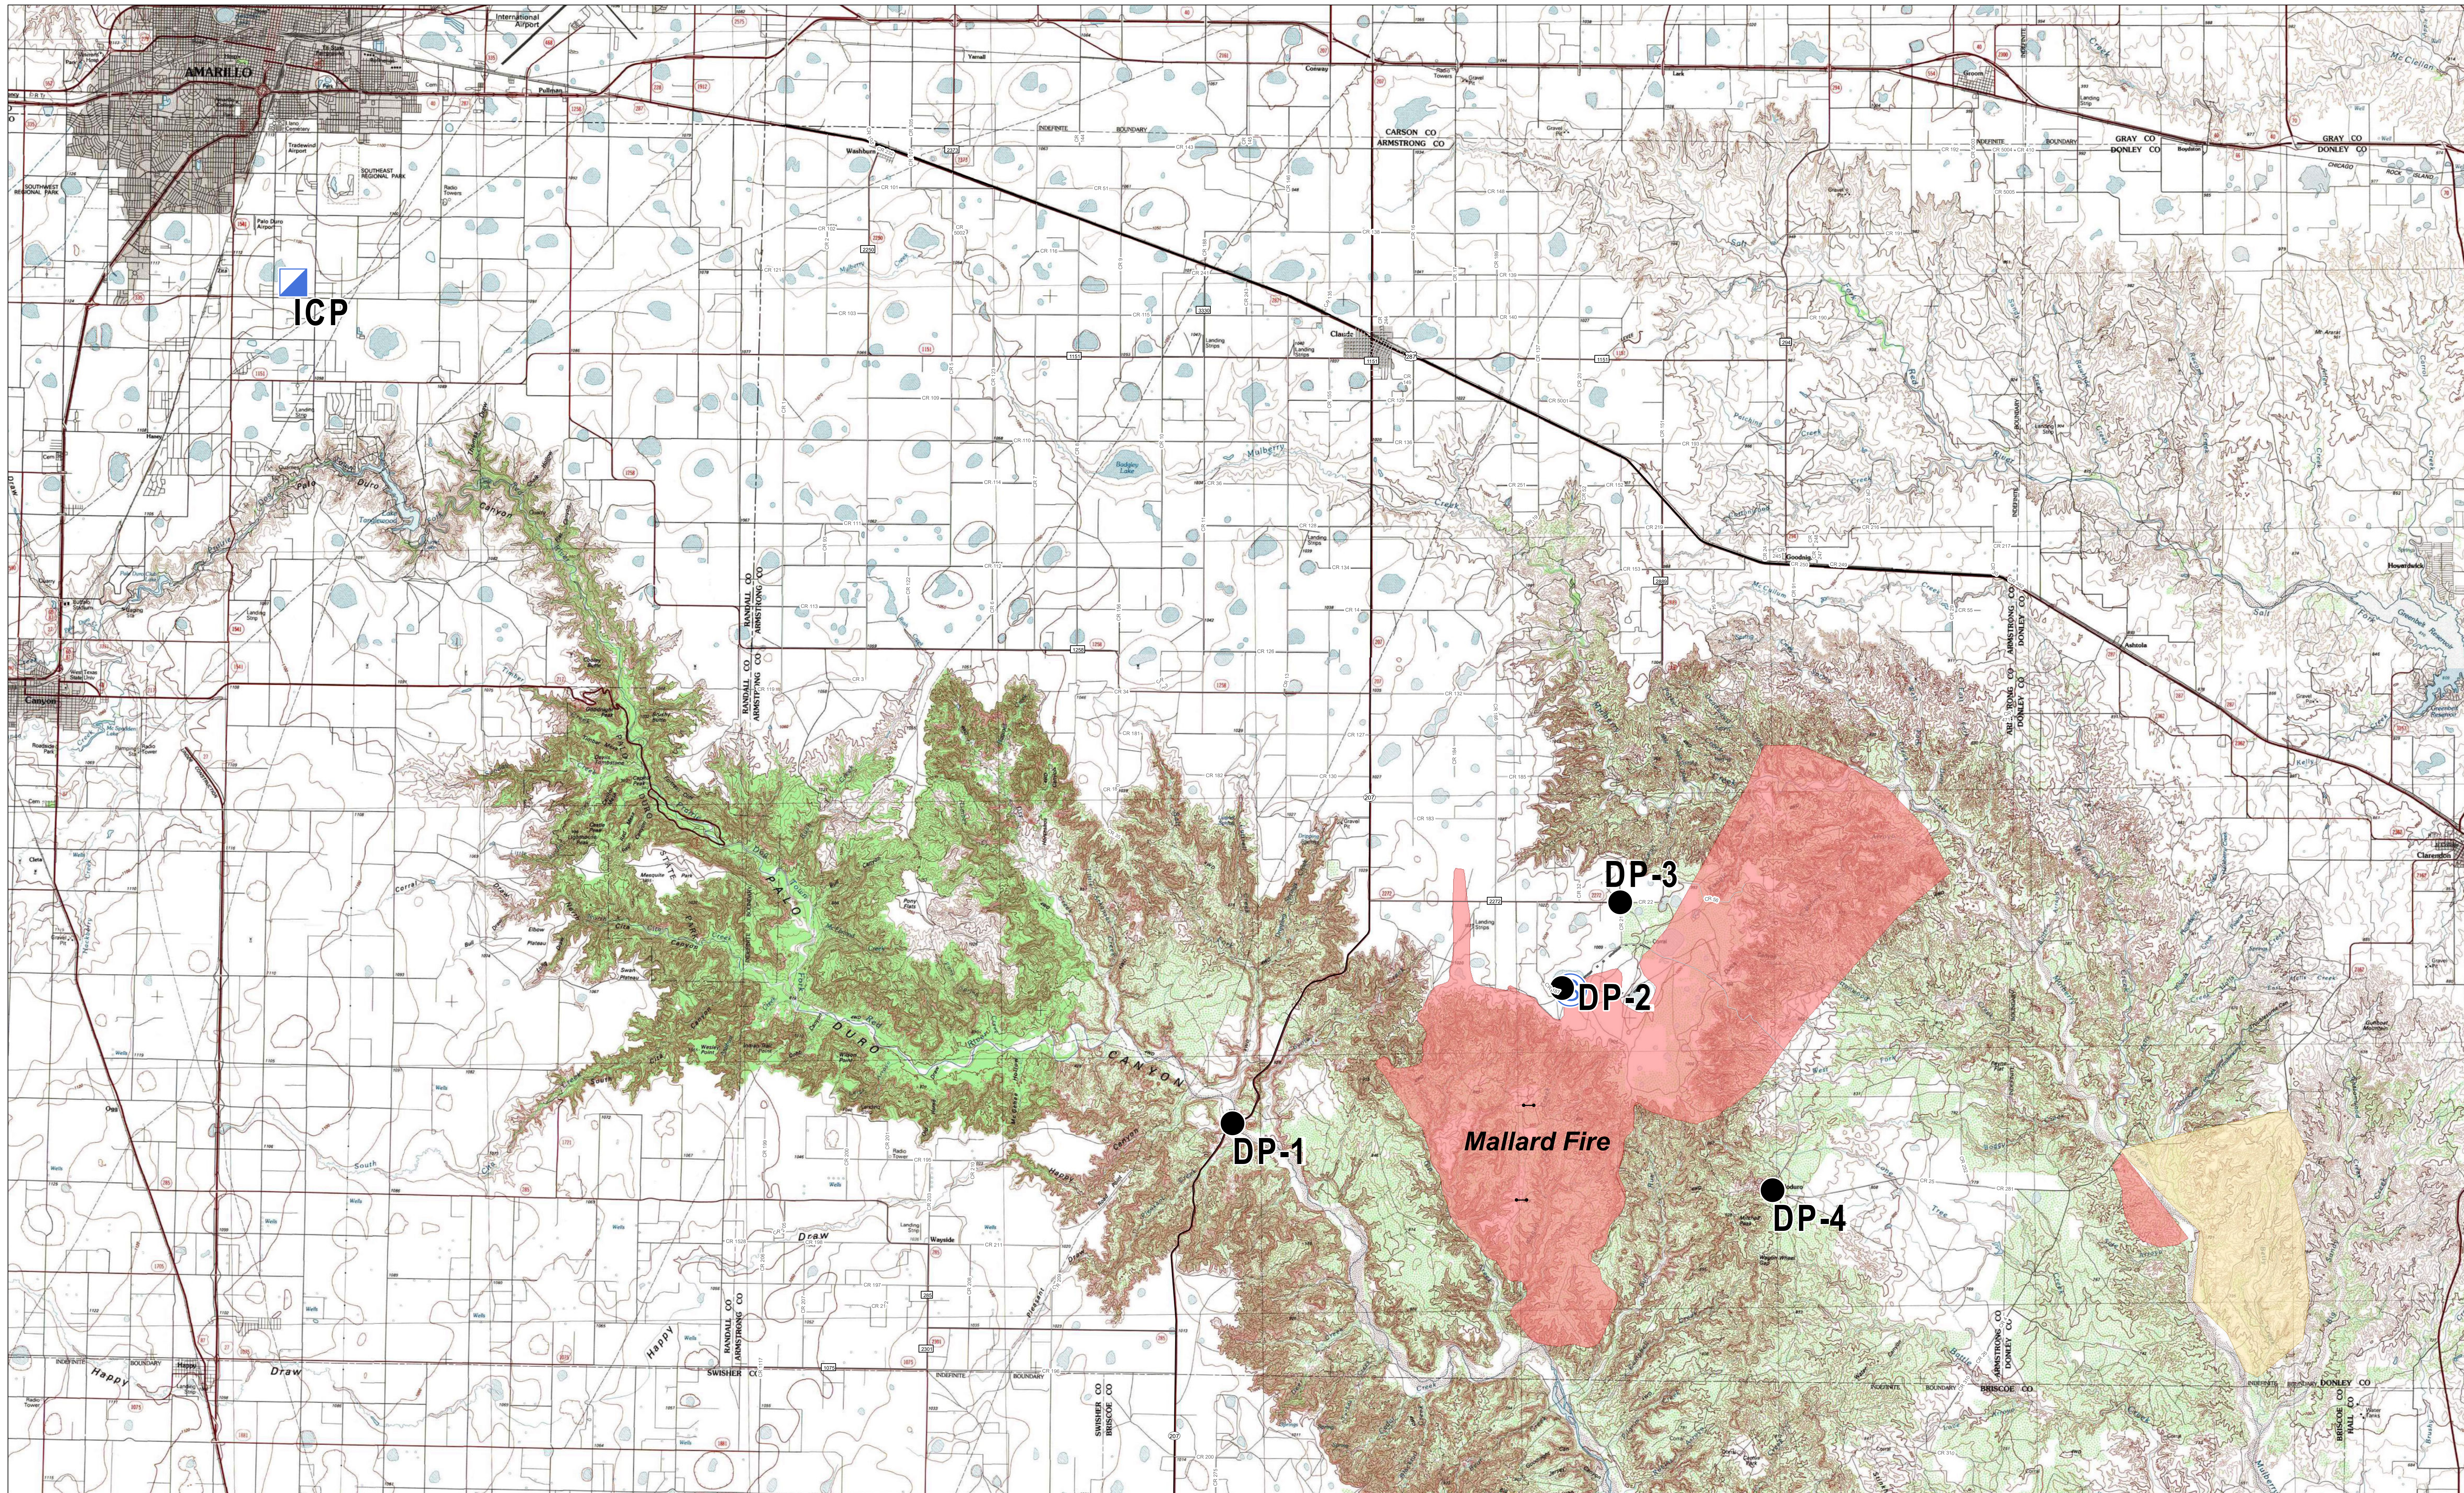

Transportation Map

Mallard Fire

TX-TXS-180461

Approximate Acreage: 47,407

5/11/2018

- Drop Point
- Ⓢ Staging Area
- Incident Command Post
- Fires

20180511 @ 1500
 Map Datum: NAD83 Feet
 Author: SA Red Team