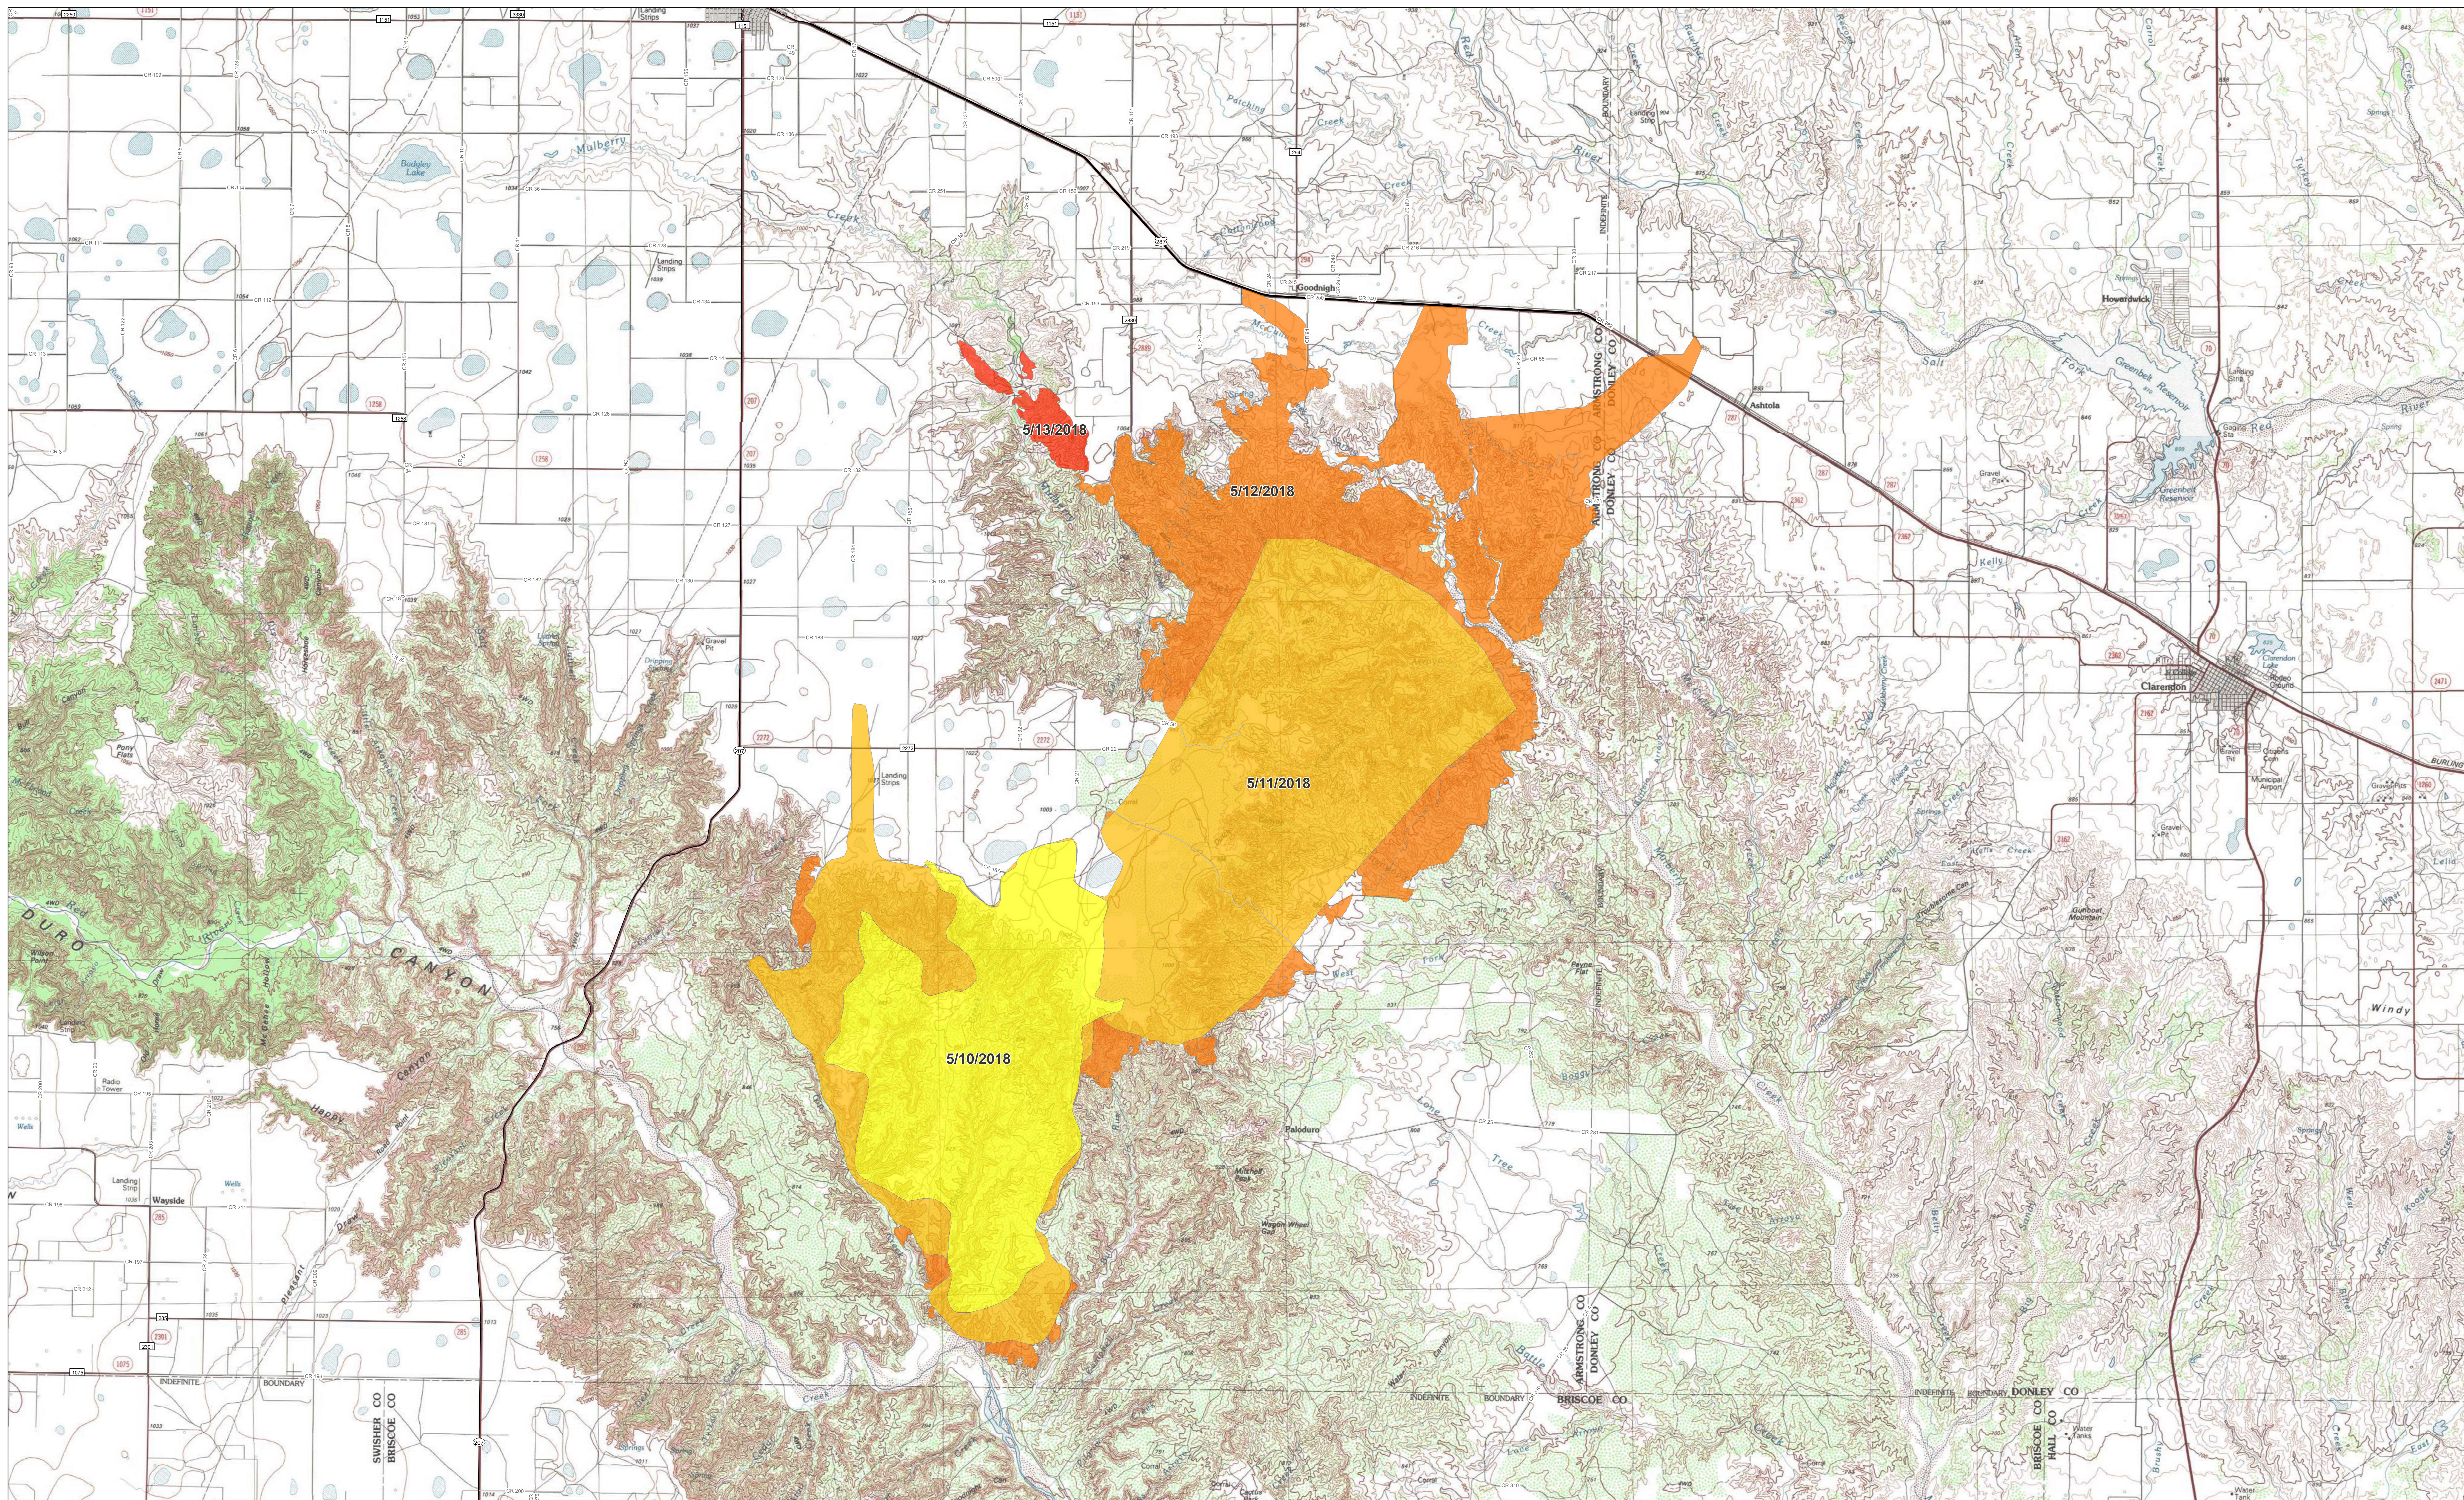

Progression Map

Mallard Fire

TX-TXS-180461

Approximate Acreage: 73,521

5/13/2018

Fire progression

- 5/10/2018 - 15,974 ac.
- 5/12/2018 - 69,057 ac.
- 5/11/2018 - 47,407 ac.
- 5/13/2018 - 73,521 ac.

Information shown is based on the best available data at the time of map production.

Perimeter from satellite interpretation and fixed wing flight.

Latest intel: 20180513 @ 1554

20180513 @ 1630
Map Datum: NAD 83
Author: SA Red Team