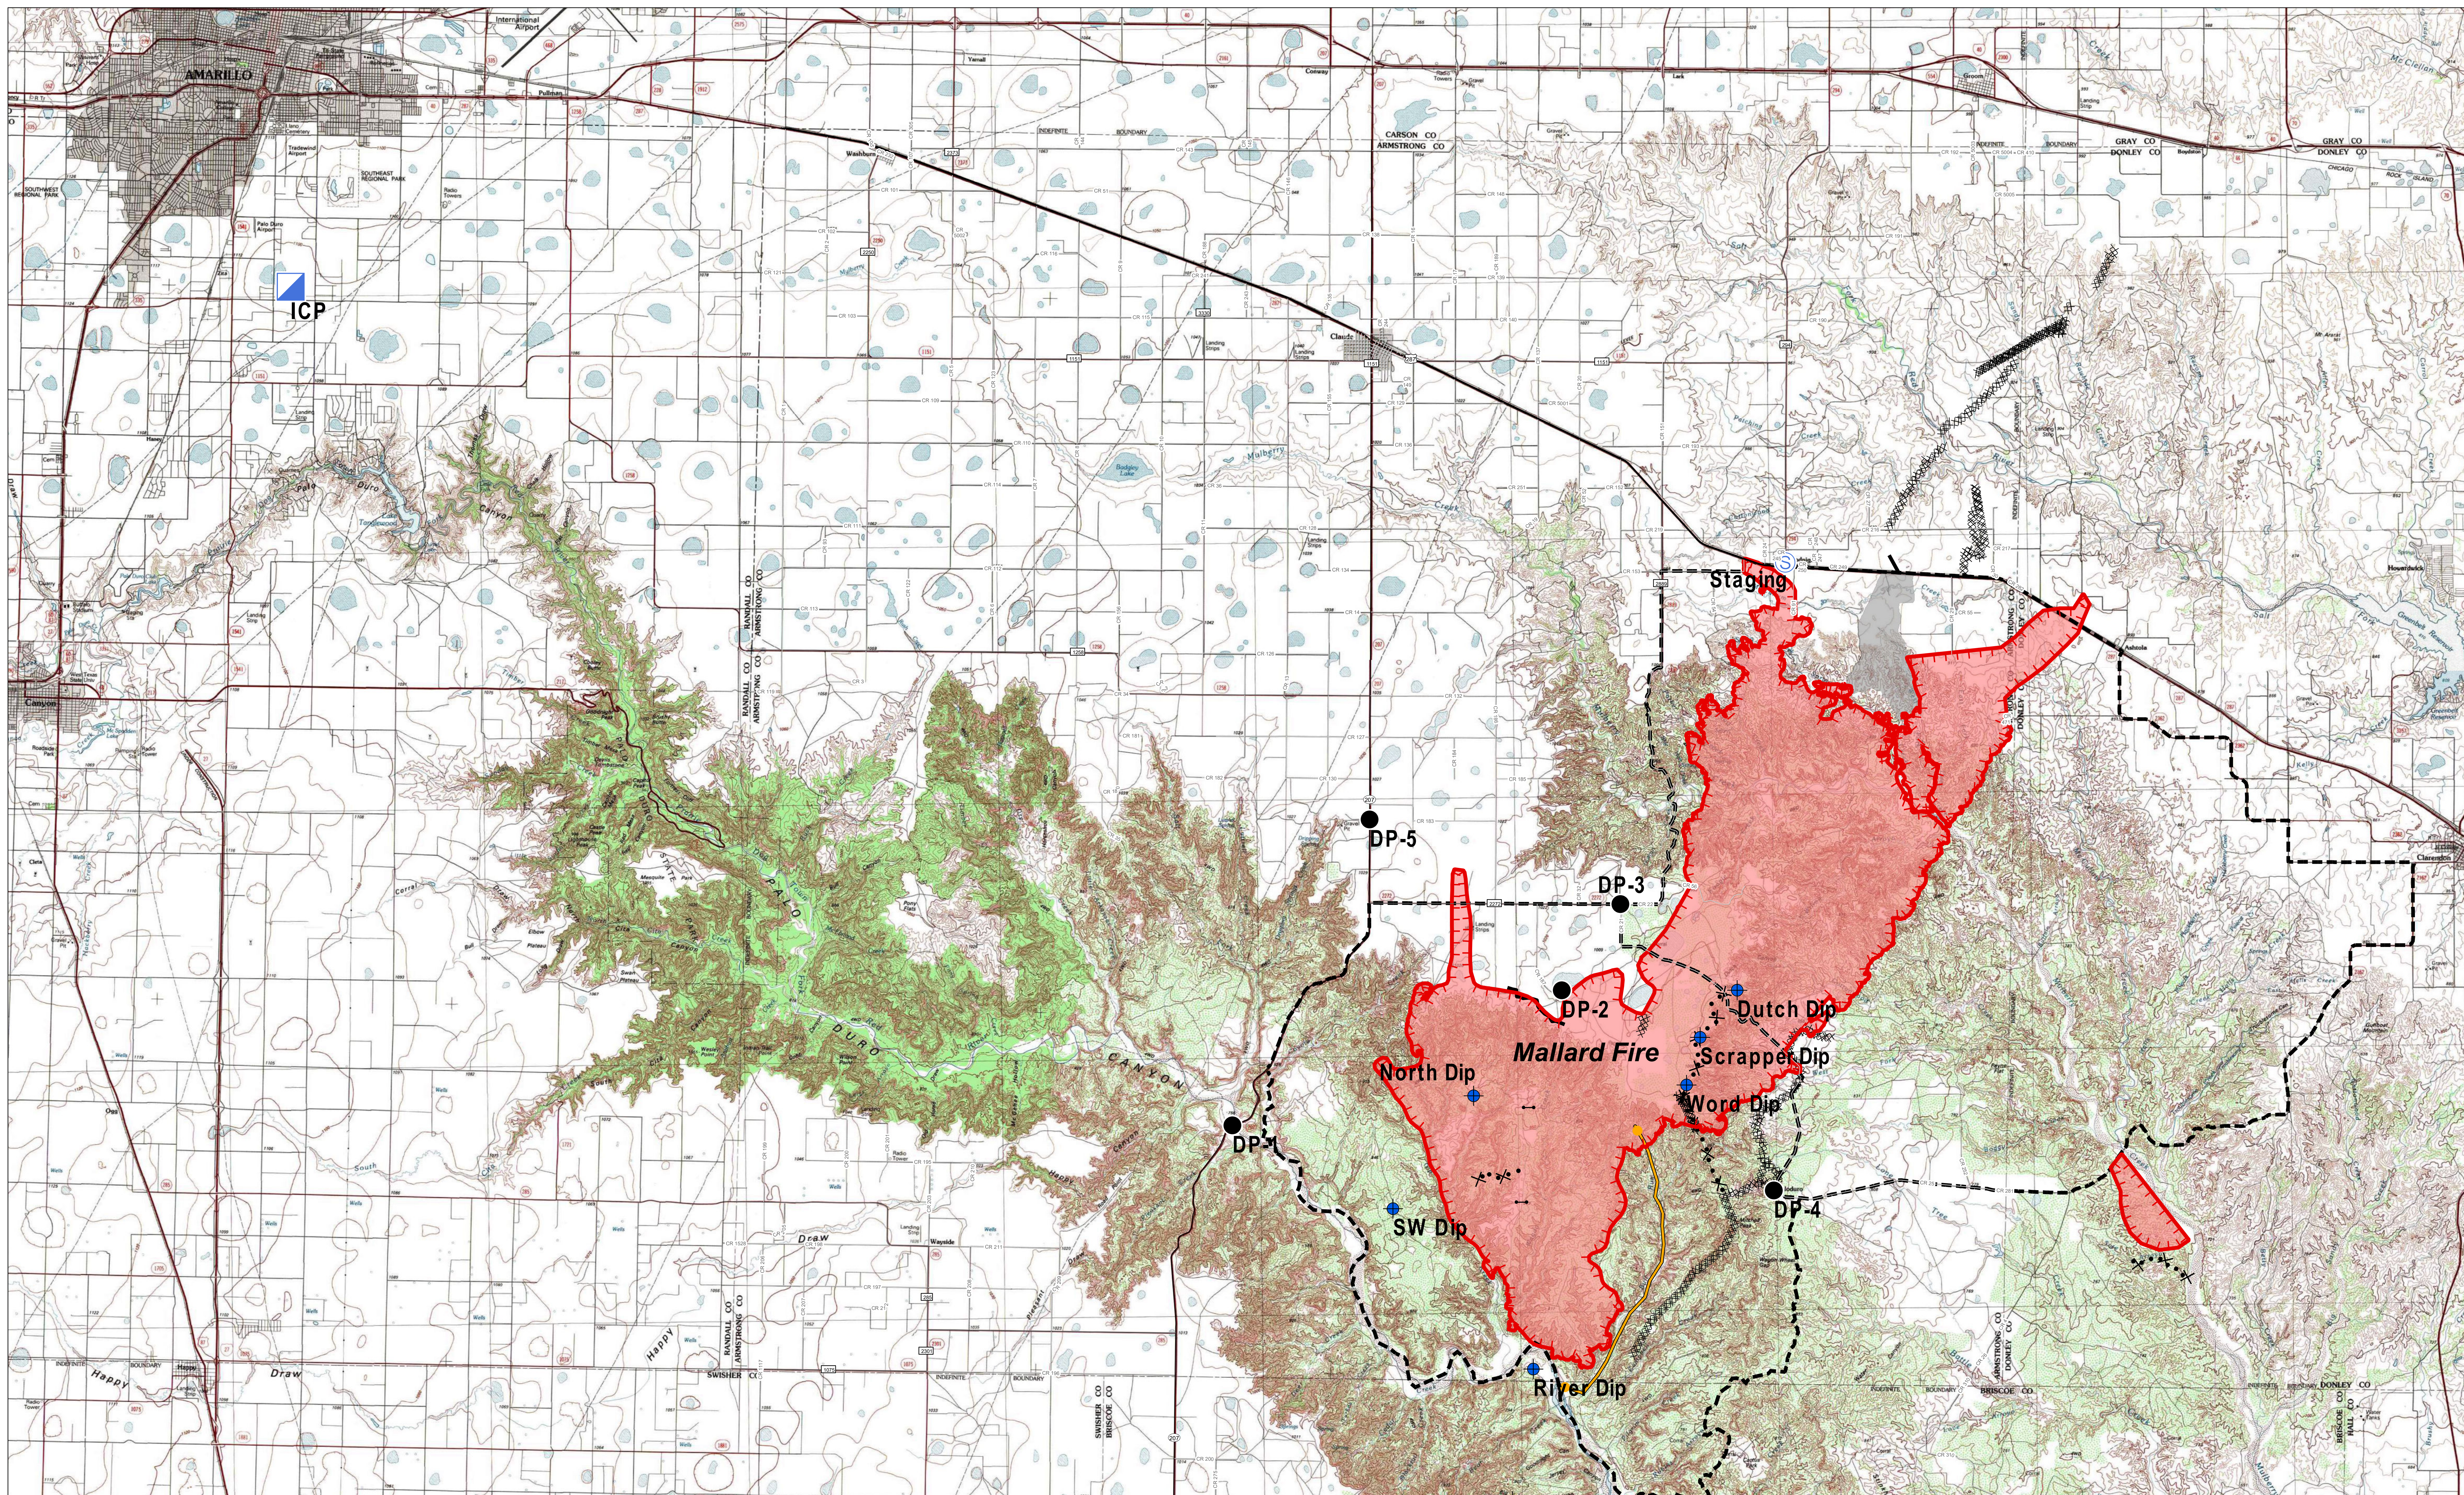

Transportation Map

Mallard Fire

TX-TXS-180461

Approximate Acreage: 60,416

5/13/2018

- Drop Point
- Ⓢ Staging Area
- ↔ Gates
- ▣ Incident Command Post
- ▭ Fires
- ▬ Uncontrolled Fire Edge
- ▬ Completed Line
- ▬ Completed Dozer Line
- ▬ Fire Spread Prediction
- × · × Proposed Dozer Line
- Planned Fire Line

20180512 @ 2040
 Map Datum: NAD83 Feet
 Author: SA Red Team