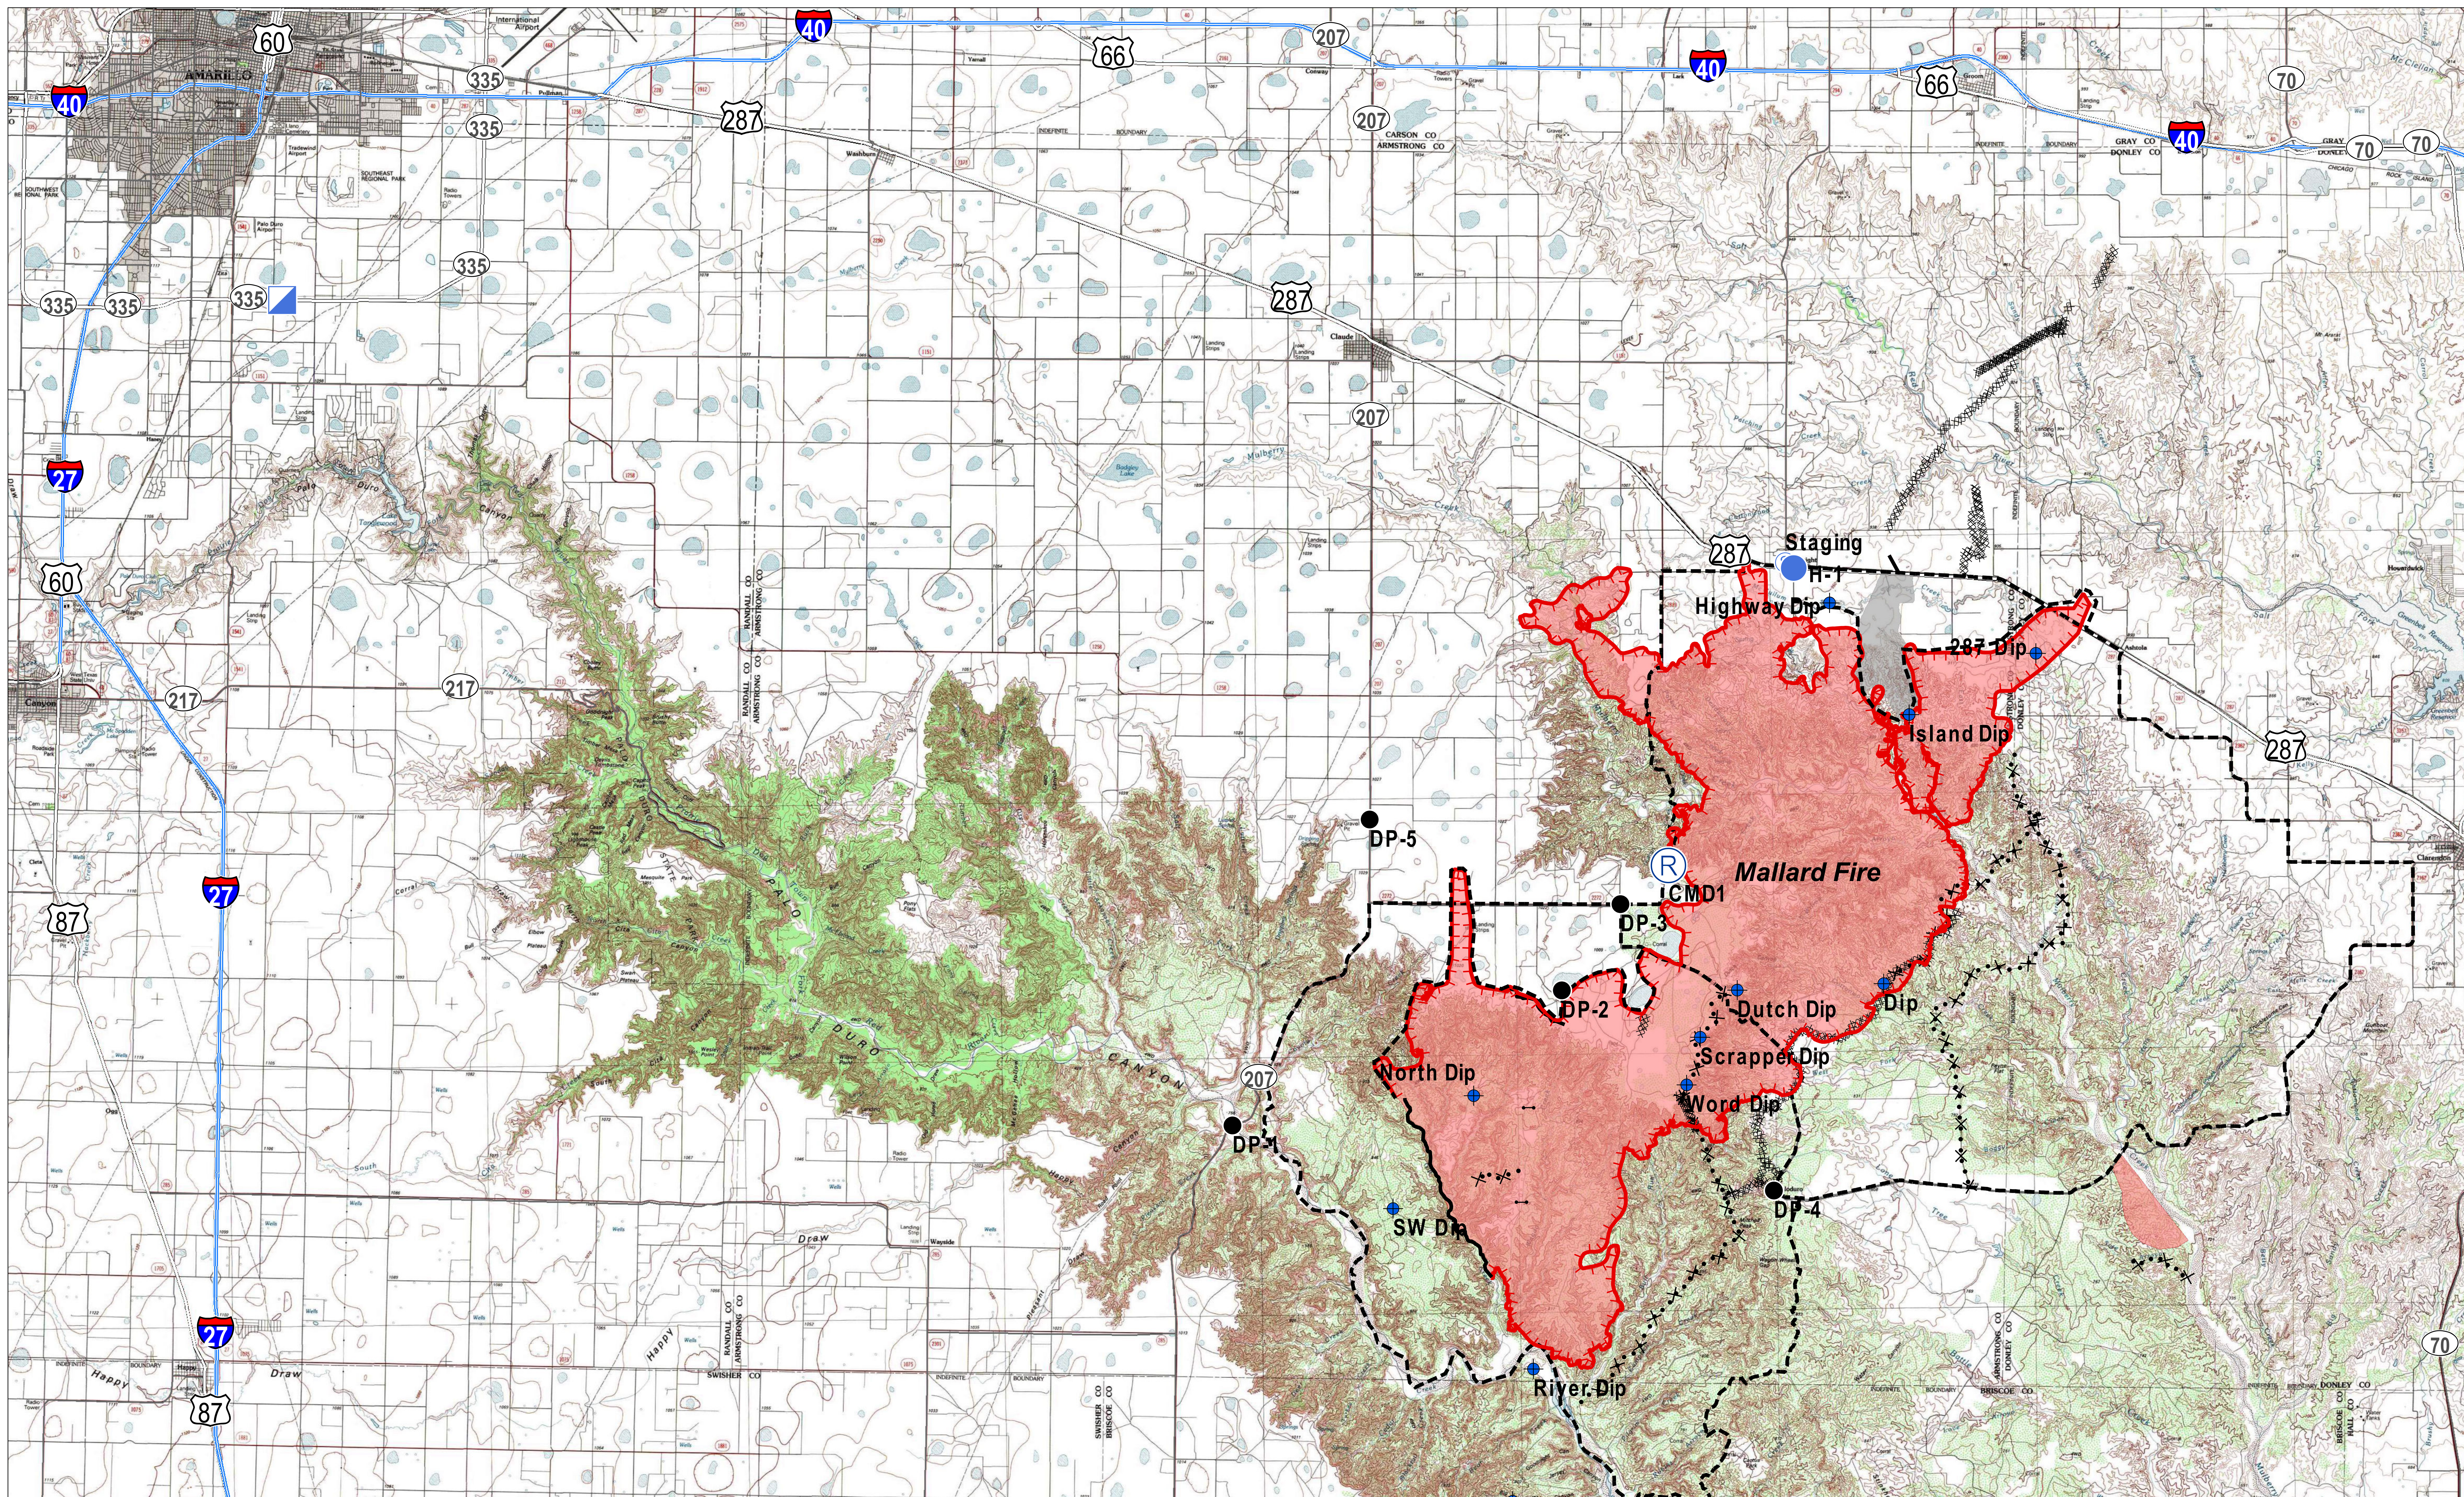

Transportation Map

Mallard Fire

TX-TXS-180461

Approximate Acreage: 73,521

5/13/2018

- Drop Point
- Ⓢ Staging Area
- ↔ Gates
- ▭ Uncontrolled Fire Edge
- ▬ Fire Spread Prediction
- ▭ Incident Command Post
- ▭ Fires
- ⚓ Dip Site
- ▬ Completed Line
- ⋈ Proposed Dozer Line
- ▬ Completed Dozer Line
- ▬ Planned Fire Line

20180513 @ 1945
 Map Datum: NAD83 Feet
 Author: SA Red Team