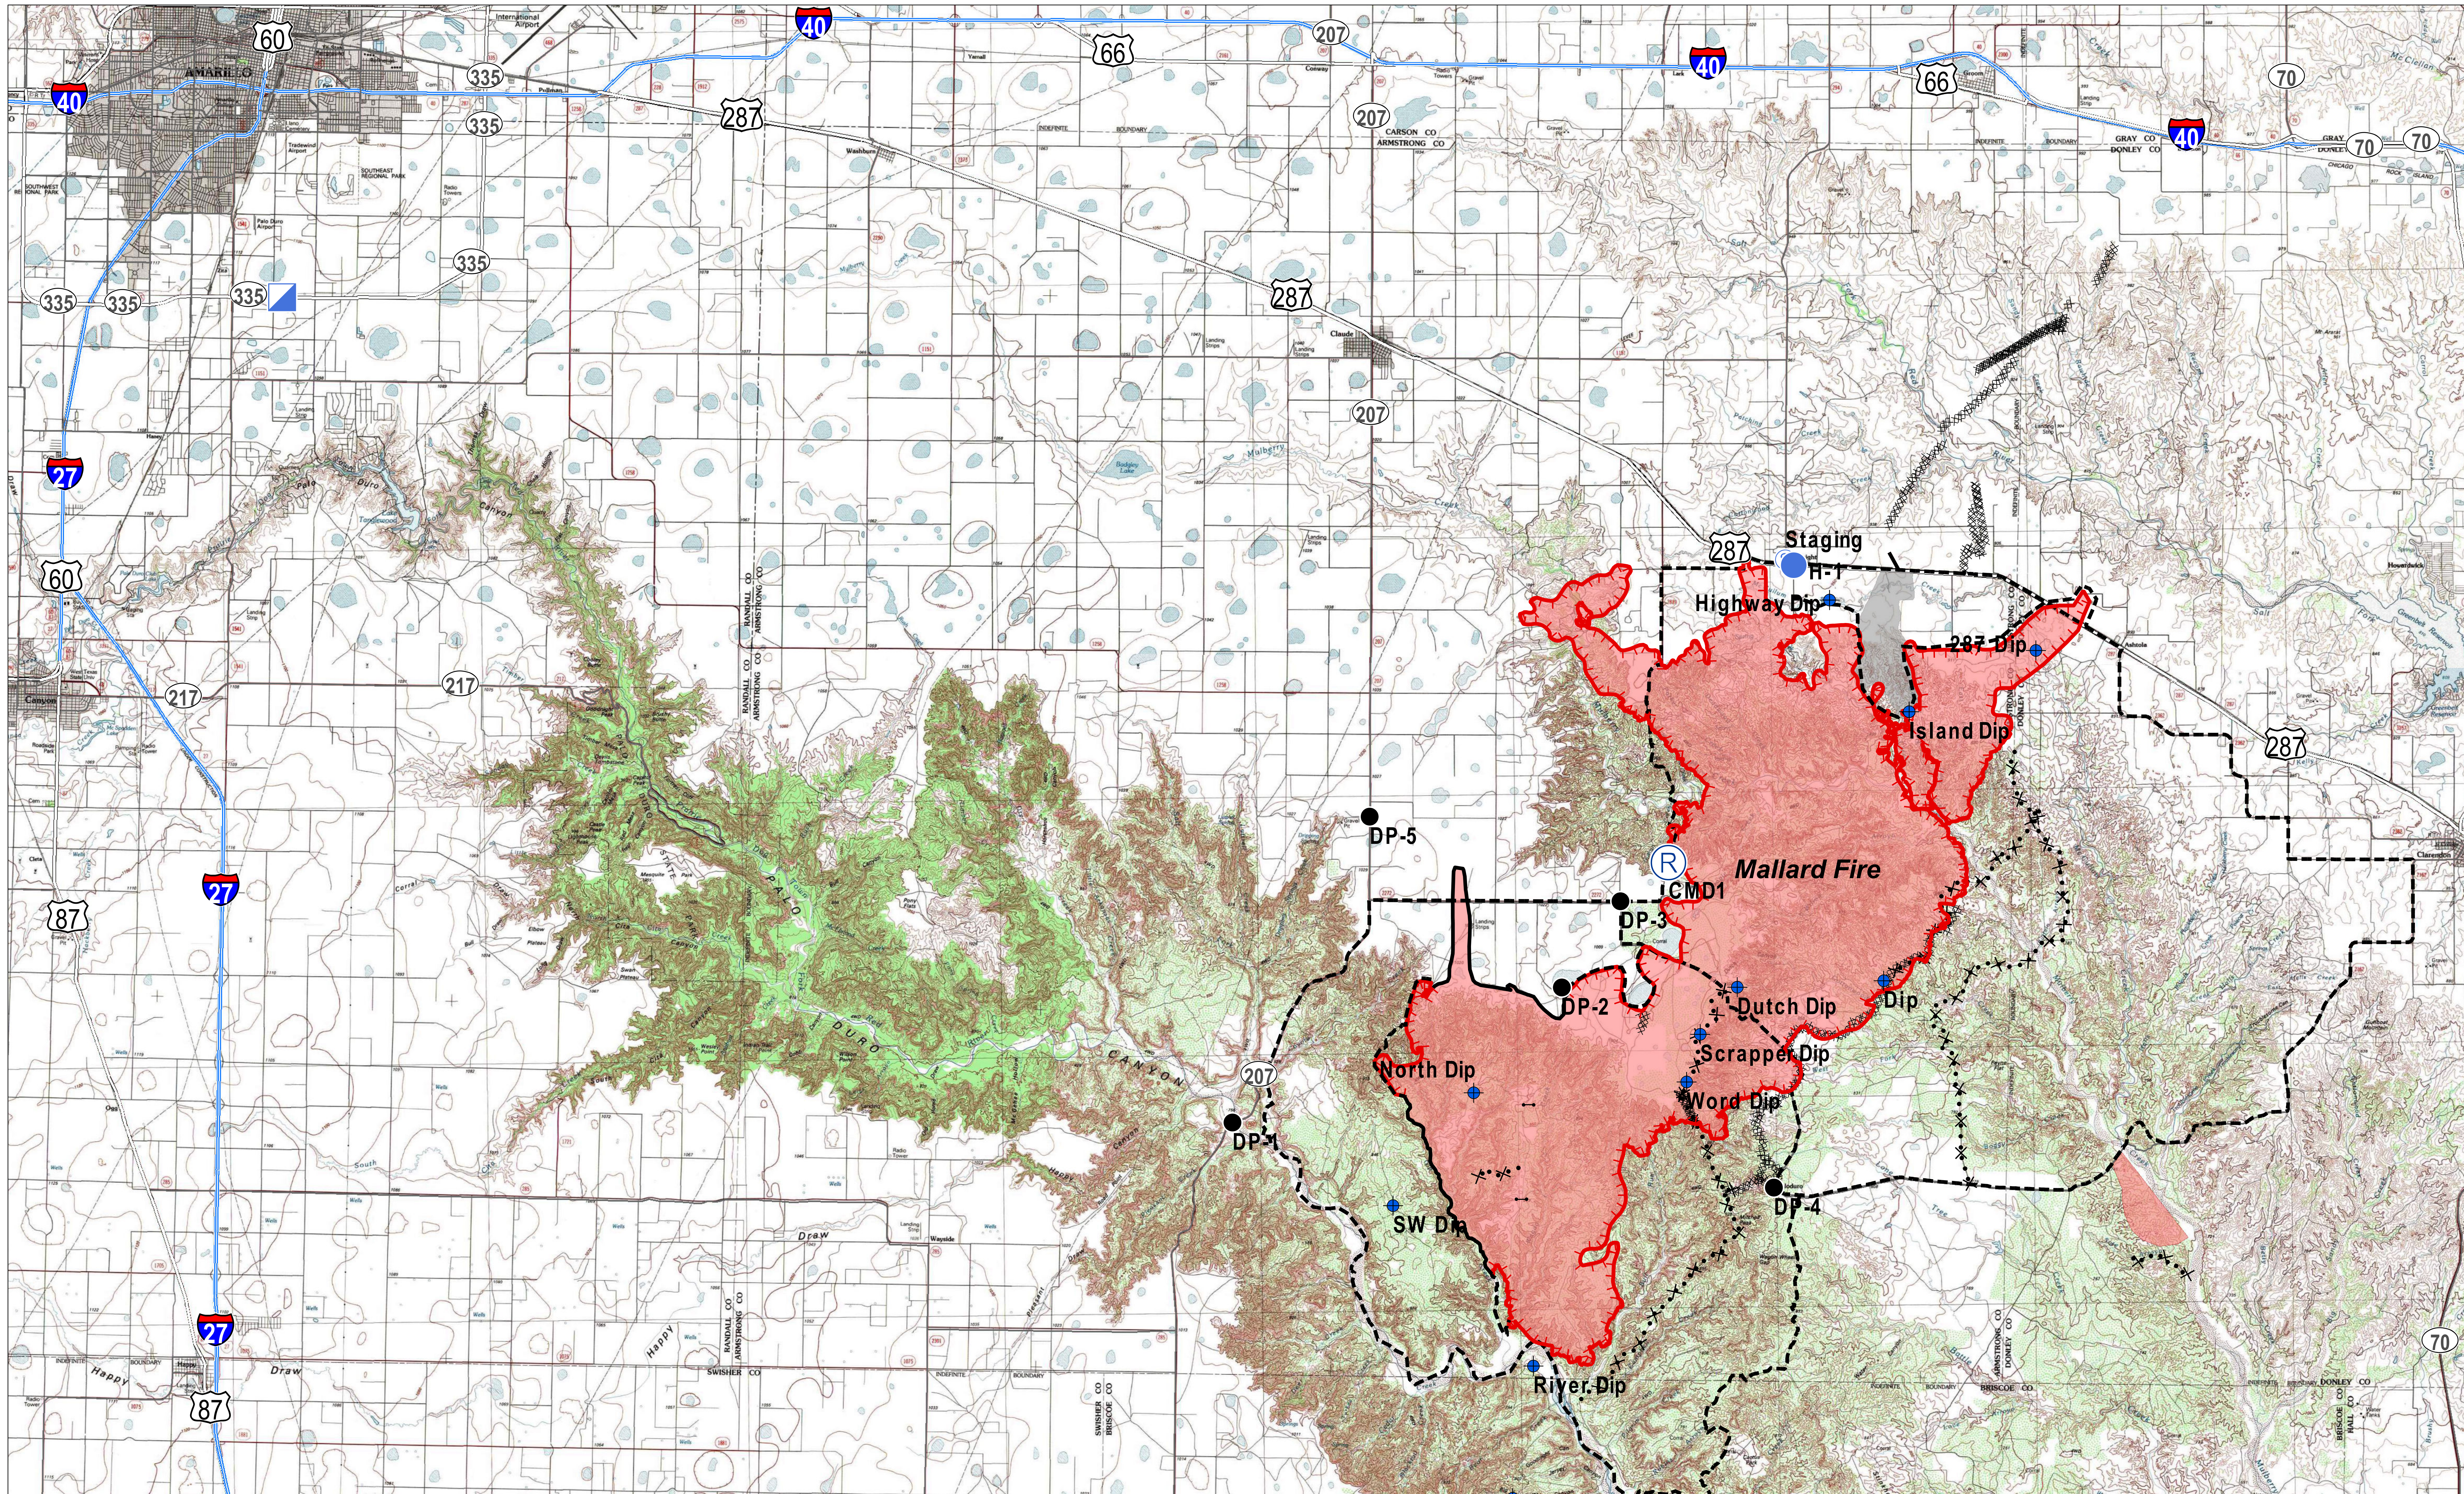

# Transportation Map

## Mallard Fire

TX-TXS-180461

Approximate Acreage: 73,521

5/14/2018

- Drop Point
- Ⓢ Staging Area
- ↔ Gates
- ▭ Incident Command Post
- ▭ Fires
- ▭ Dip Site
- ▭ Uncontrolled Fire Edge
- ▭ Completed Line
- ▭ Completed Dozer Line
- ▭ Fire Spread Prediction
- × · × Proposed Dozer Line
- ▭ Planned Fire Line

20180514 @ 0845  
 Map Datum: NAD83 Feet  
 Author: SA Red Team

0 2.5 5 10 Miles