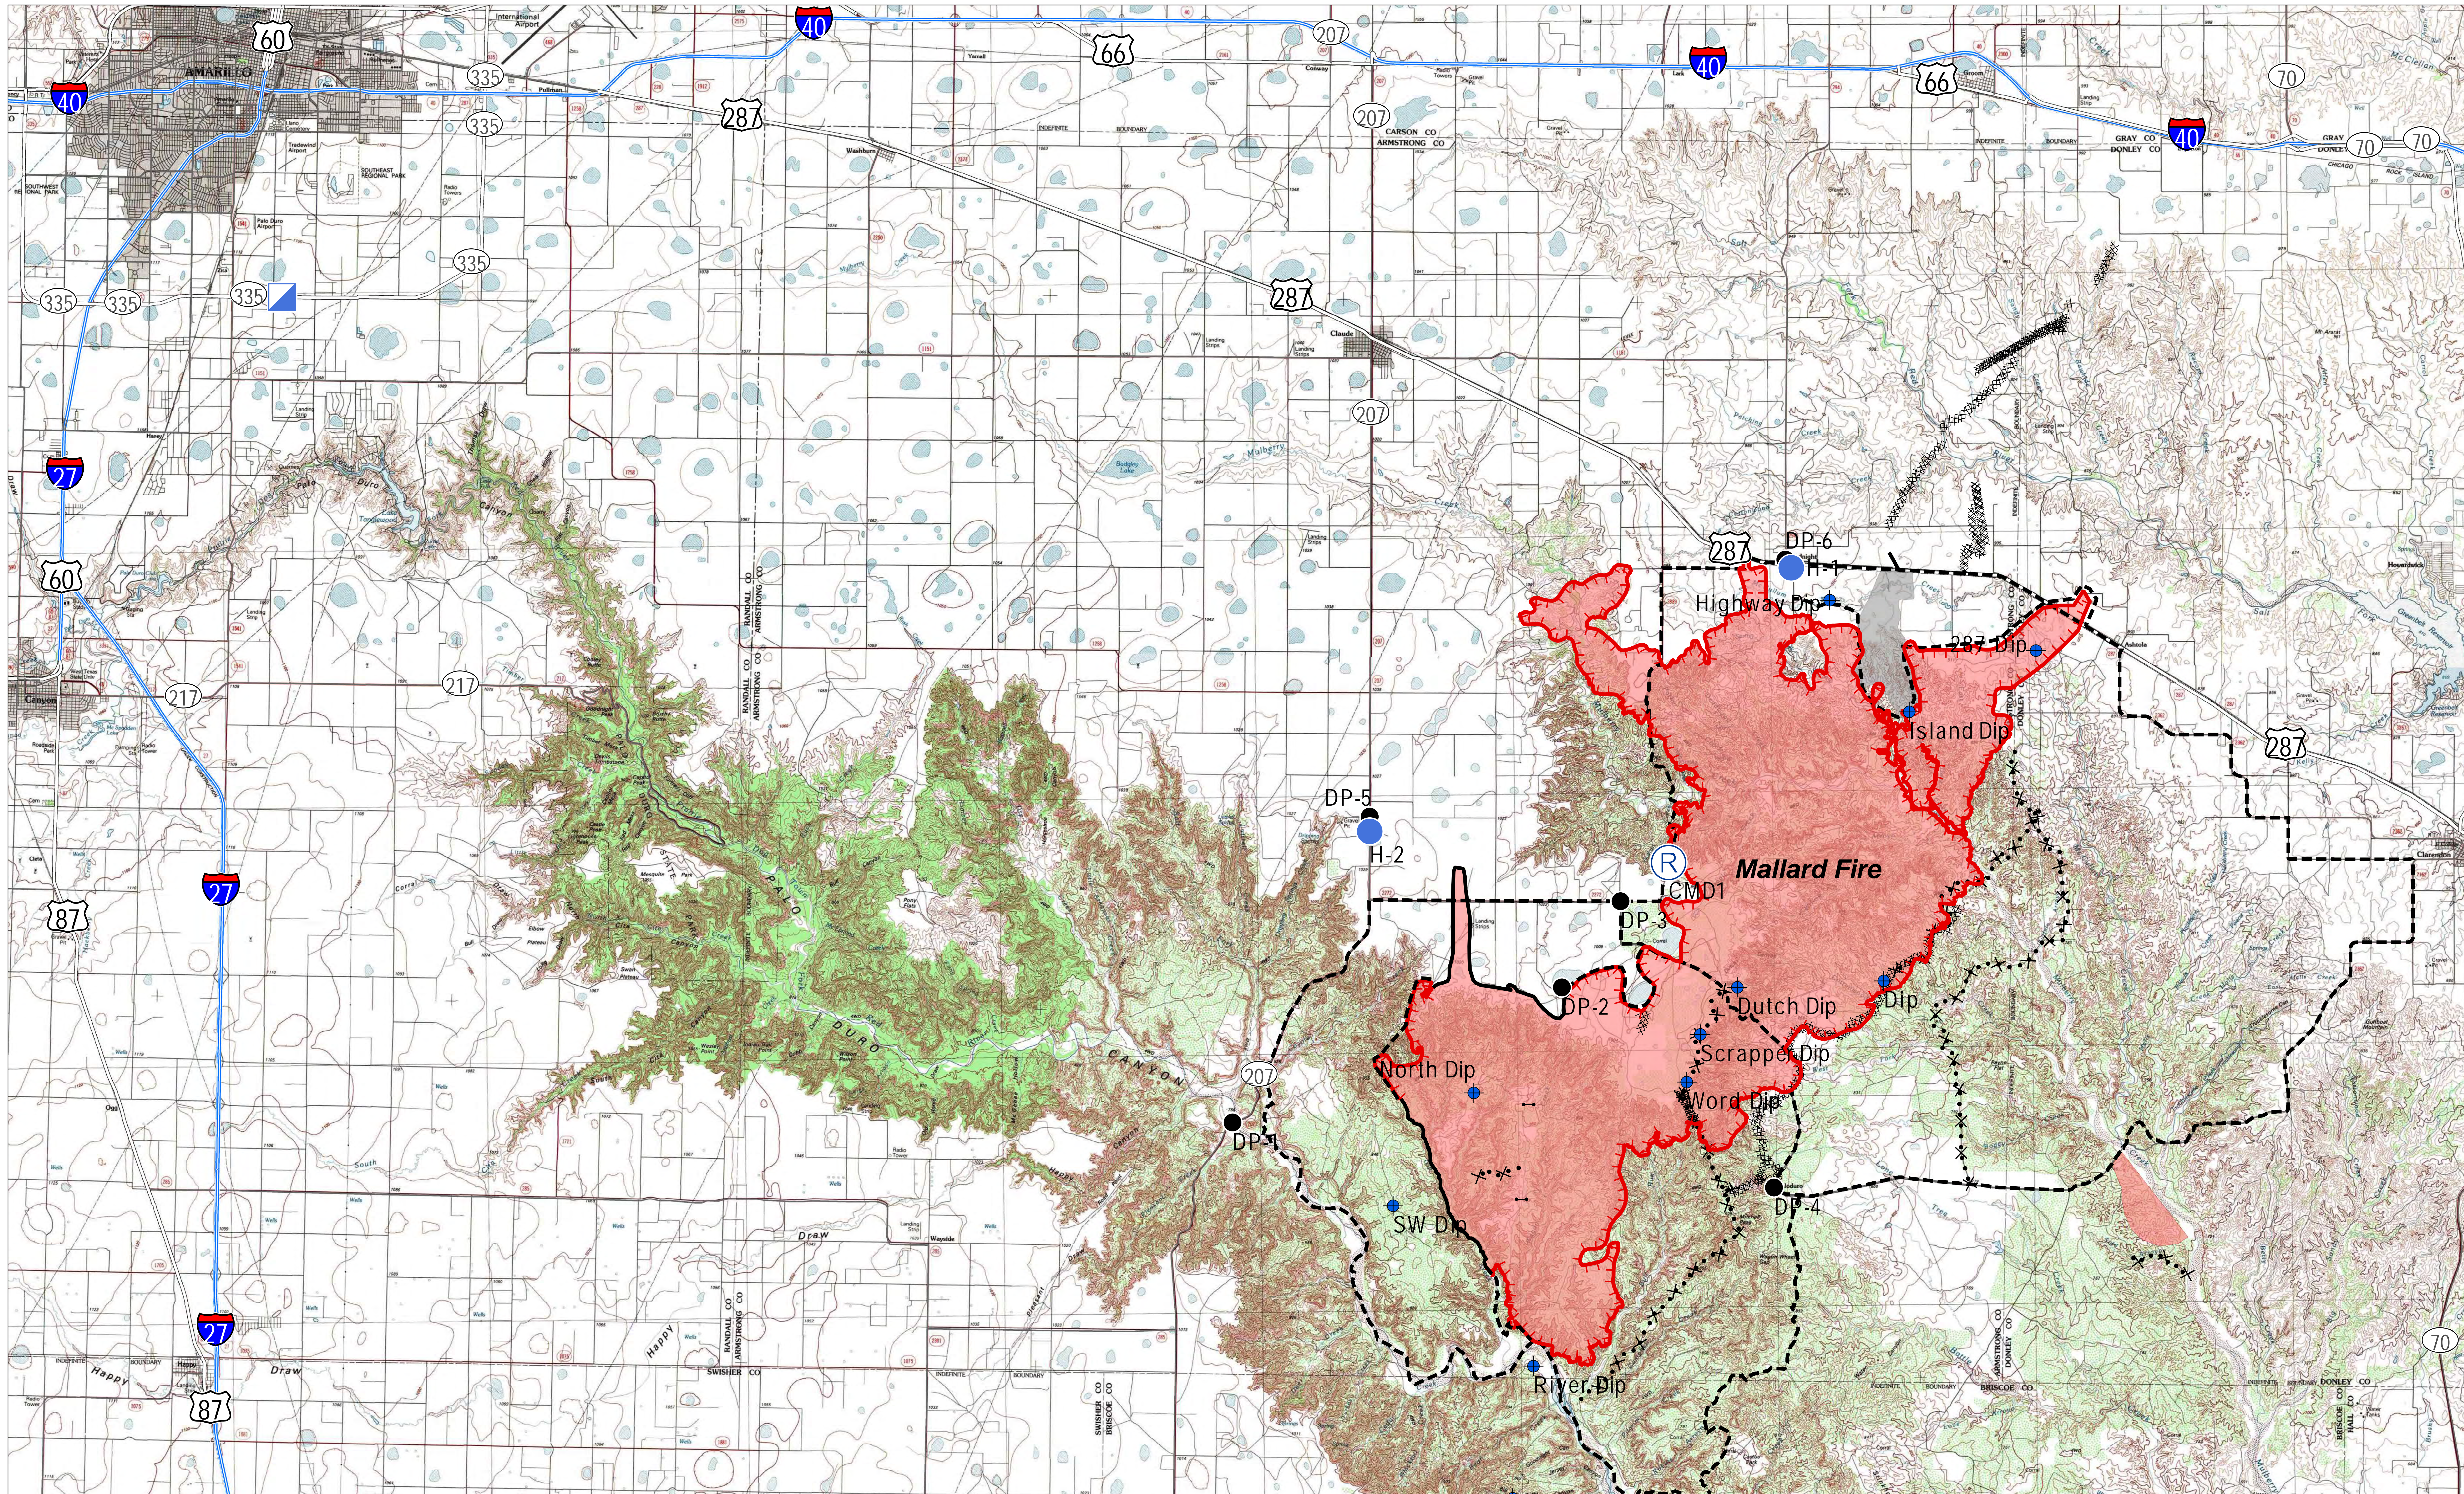

Transportation Map

Mallard Fire

TX-TXS-180461

Approximate Acreage: 74,464

5/14/2018

- Drop Point
- Ⓢ Staging Area
- ↔ Gates
- ▣ Incident Command Post
- ▣ Fires
- Uncontrolled Fire Edge
- Completed Line
- Completed Dozer Line
- Fire Spread Prediction
- × · × Proposed Dozer Line
- Planned Fire Line

20180514 @ 1610
 Map Datum: NAD83 Feet
 Author: SA Red Team

0 2.5 5 10 Miles