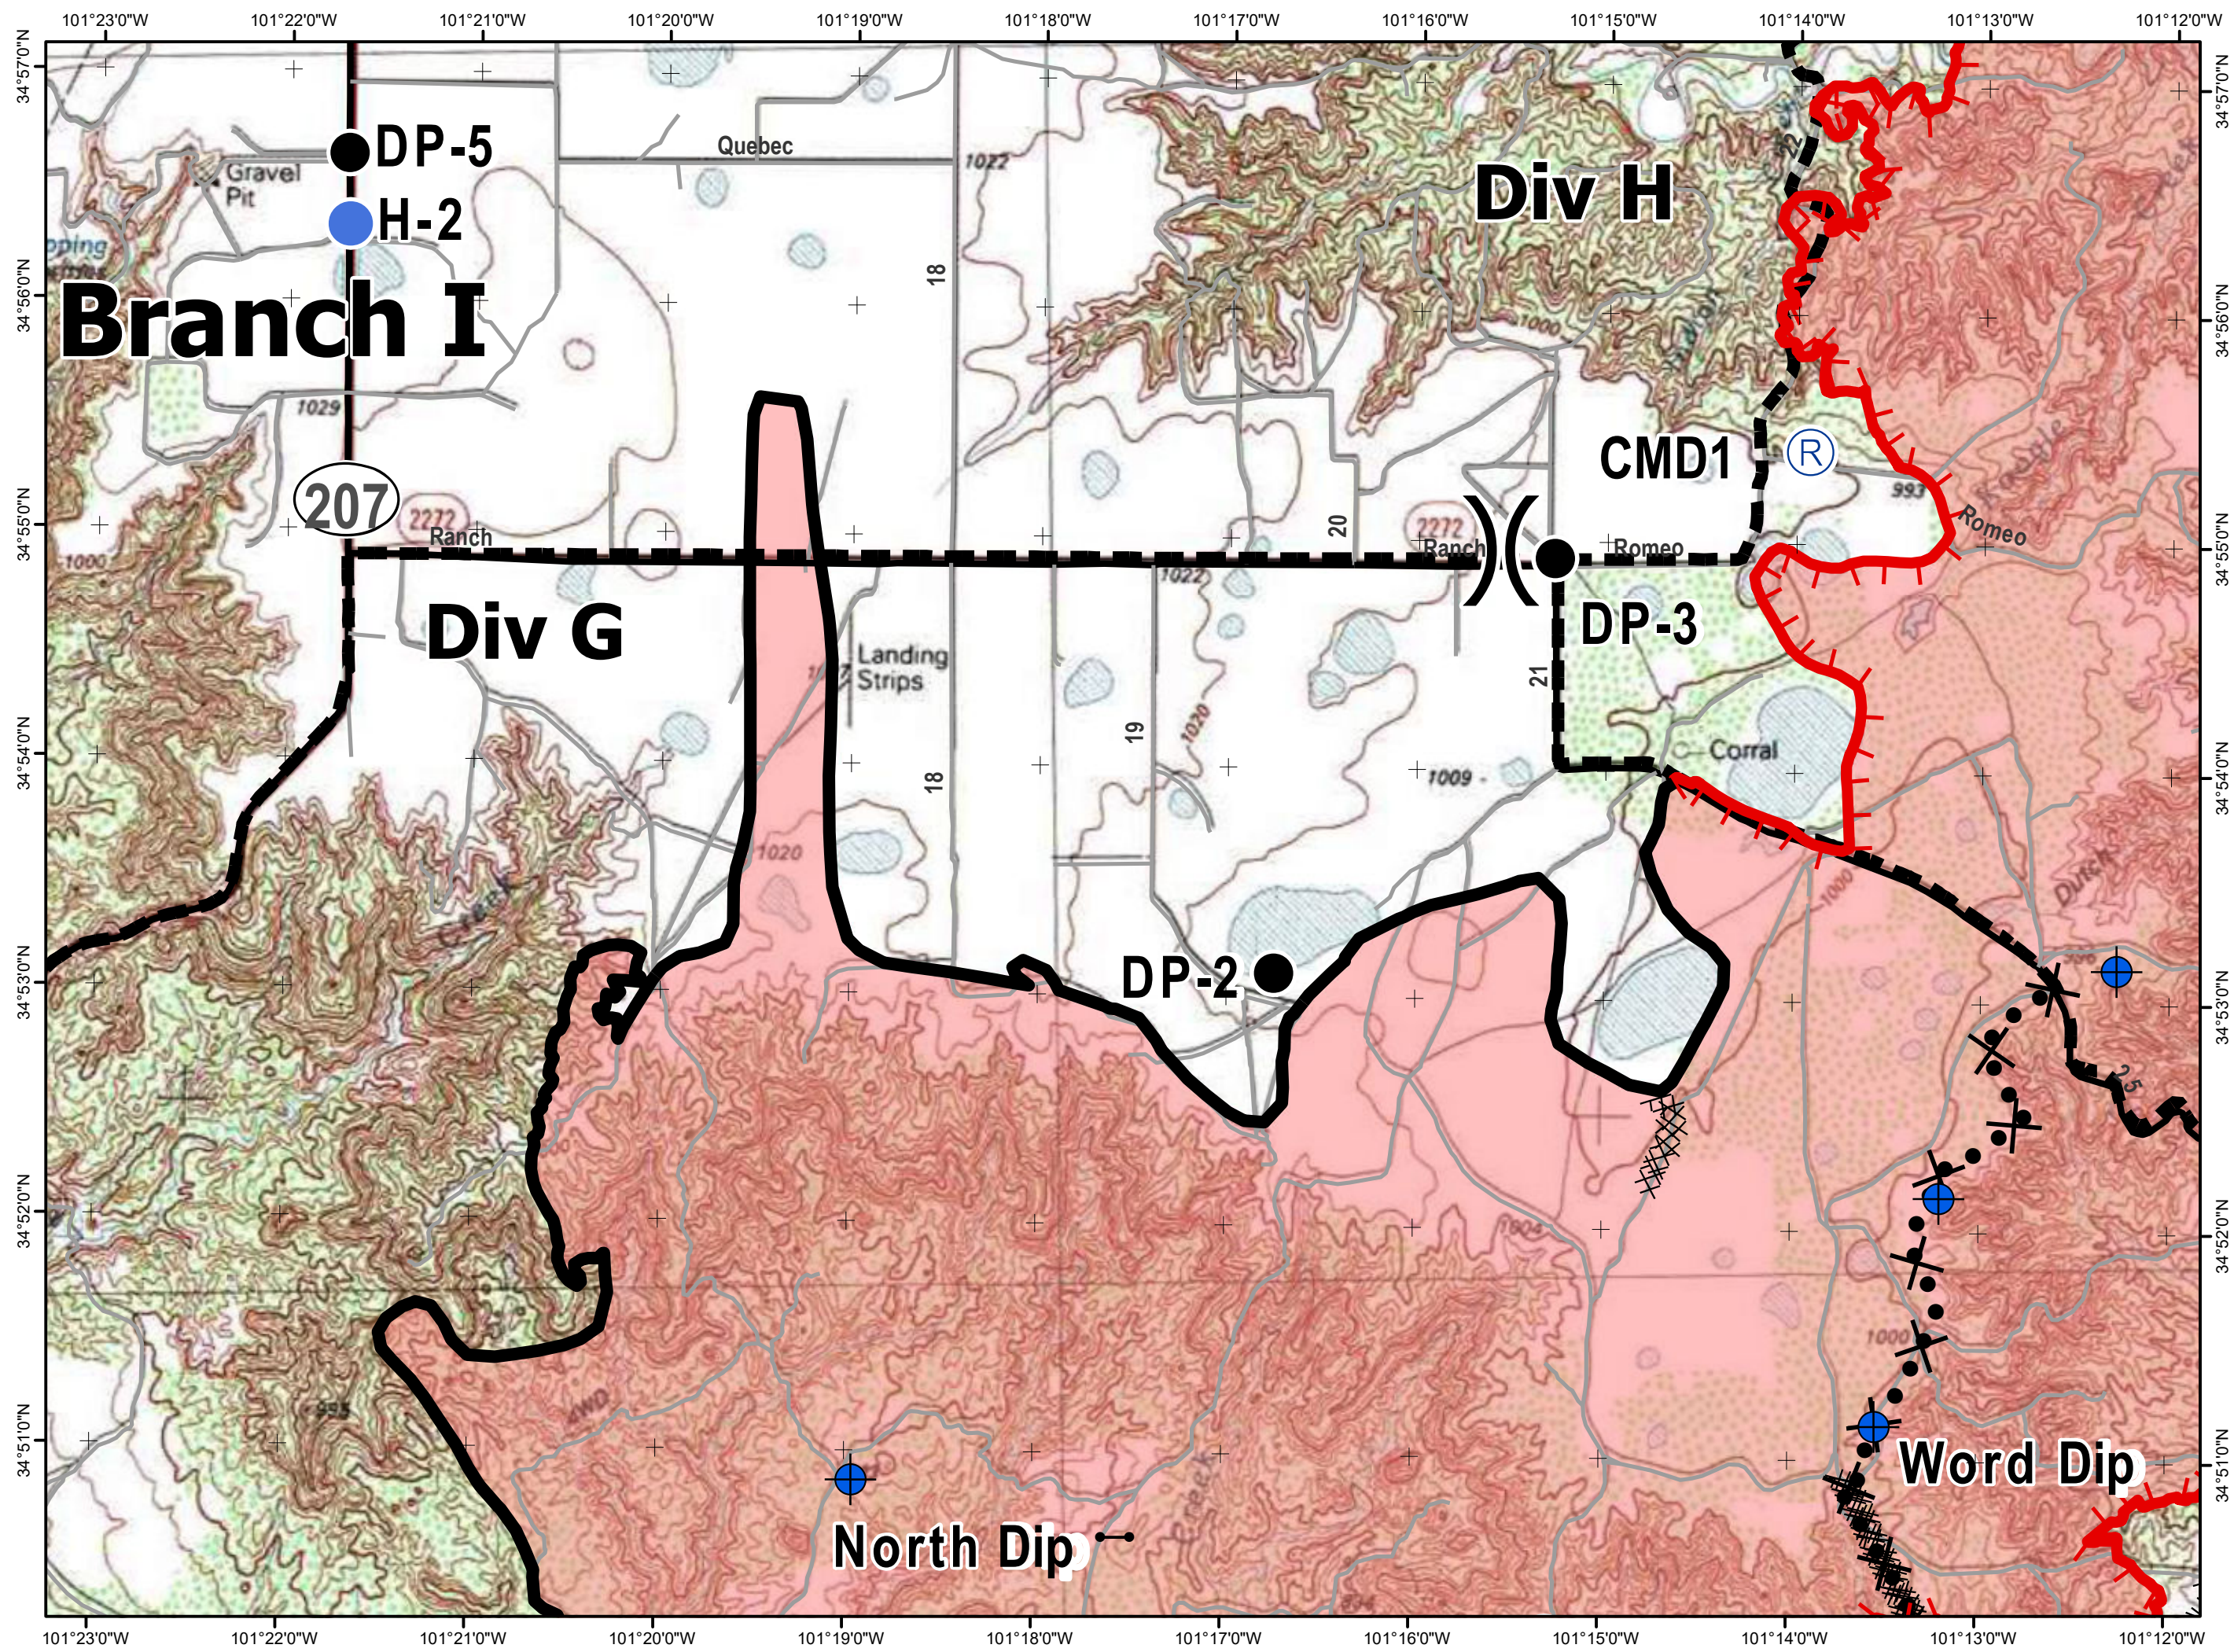

Fire perimeter as of
5/15/2018 0117

N

C. Roberts
5/15/2018
1515 hrs

0 0.5 1
mi.

Mallard Fire
TX-TXS-180461
5/15/2018
Night Shift

Page 2 of 6
75,425 Acres

- Legend**
- () Division
 - [] Branch
 - Drop Point
 - Ⓢ Staging Area
 - Ⓡ Repeater
 - ⊕ Dip Site
 - Helispot
 - Gate
 - - - Planned Fire Line
 - Completed Line
 - ┌┐┐┐ Uncontrolled Fire Edge
 - xxxxx Completed Dozer Line
 - X•• Proposed Dozer Line
 - ◆ Completed Plow Lines

Fire perimeter as of
 5/15/2018 0117

C. Roberts
 5/15/2018
 1515 hrs

0 0.5 1
 mi.

Mallard Fire
TX-TXS-180461
5/15/2018
Night Shift

Page 4 of 6
75,425 Acres

- Legend**
- Division
 - Branch
 - Drop Point
 - Staging Area
 - Repeater
 - Dip Site
 - Helispot
 - Gate
 - Planned Fire Line
 - Completed Line
 - Uncontrolled Fire Edge
 - Completed Dozer Line
 - Proposed Dozer Line
 - Completed Plow Lines

Fire perimeter as of
 5/15/2018 0117

C. Roberts
 5/15/2018
 1515 hrs

0 0.5 1 mi.

**Mallard Fire
TX-TXS-180461
5/15/2018
Night Shift**

**Page 5 of 6
75,425 Acres**

Legend

-  Division
-  Branch
-  Drop Point
-  Staging Area
-  Repeater
-  Dip Site
-  Helispot
-  Gate
-  Planned Fire Line
-  Completed Line
-  Uncontrolled Fire Edge
-  Completed Dozer Line
-  Proposed Dozer Line
-  Completed Plow Lines

Fire perimeter as of
5/15/2018 0117

C. Roberts
5/15/2018
1515 hrs

0 0.5 1 mi.