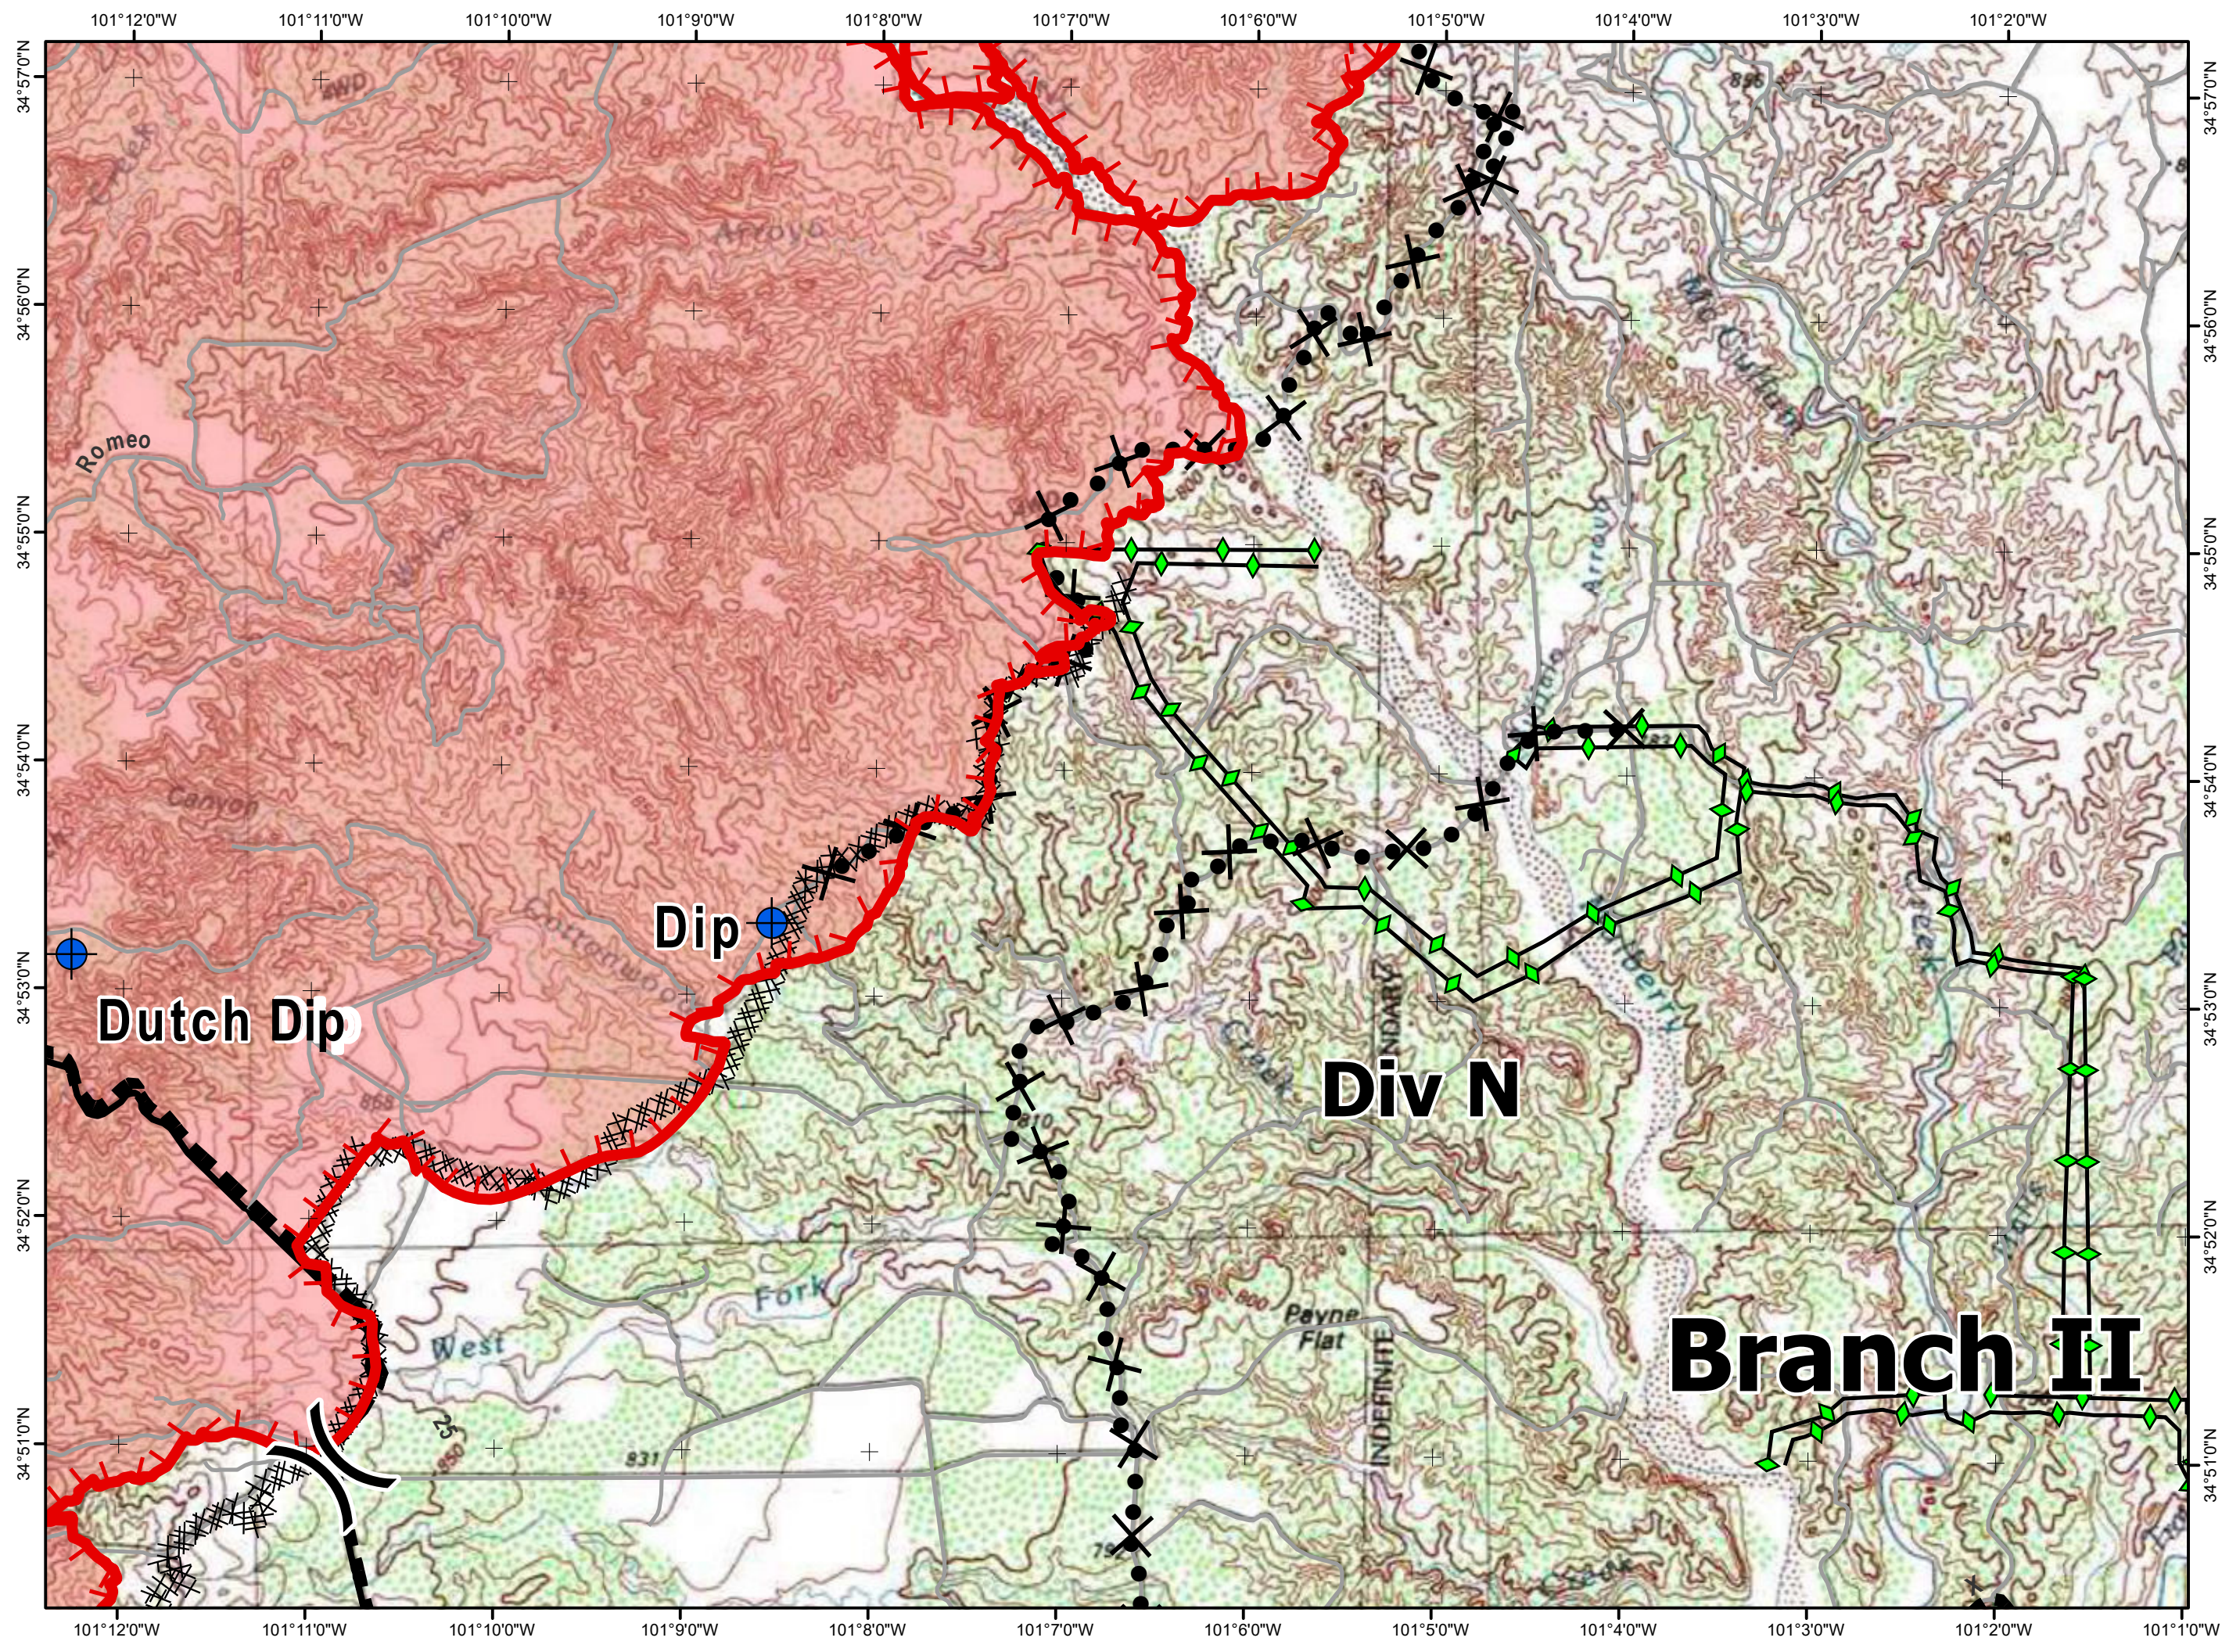

Fire perimeter as of
 5/15/2018 0117

C. Roberts
 5/15/2018
 1515 hrs

0 0.5 1
 mi.

Mallard Fire
TX-TXS-180461
5/15/2018
Night Shift

Page 4 of 6
75,425 Acres

- Legend**
- Division
 - Branch
 - Drop Point
 - Staging Area
 - Repeater
 - Dip Site
 - Helispot
 - Gate
 - Planned Fire Line
 - Completed Line
 - Uncontrolled Fire Edge
 - Completed Dozer Line
 - Proposed Dozer Line
 - Completed Plow Lines

Fire perimeter as of
 5/15/2018 0117

C. Roberts
 5/15/2018
 1515 hrs

0 0.5 1 mi.

**Mallard Fire
TX-TXS-180461
5/15/2018
Night Shift**

**Page 5 of 6
75,425 Acres**

Legend

-  Division
-  Branch
-  Drop Point
-  Staging Area
-  Repeater
-  Dip Site
-  Helispot
-  Gate
-  Planned Fire Line
-  Completed Line
-  Uncontrolled Fire Edge
-  Completed Dozer Line
-  Proposed Dozer Line
-  Completed Plow Lines

Fire perimeter as of
5/15/2018 0117

C. Roberts
5/15/2018
1515 hrs

Mallard Fire
TX-TXS-180461
5/15/2018
Night Shift
Page 6 of 6
75,425 Acres

- Legend**
- () Division
 - [] Branch
 - Drop Point
 - Ⓢ Staging Area
 - Ⓡ Repeater
 - ⊕ Dip Site
 - Helispot
 - Gate
 - - - Planned Fire Line
 - Completed Line
 - ┌ Uncontrolled Fire Edge
 - XXXXX Completed Dozer Line
 - X•• Proposed Dozer Line
 - ◆ Completed Plow Lines

Fire perimeter as of
5/15/2018 0117

C. Roberts
5/15/2018
1515 hrs

0 0.5 1 mi.