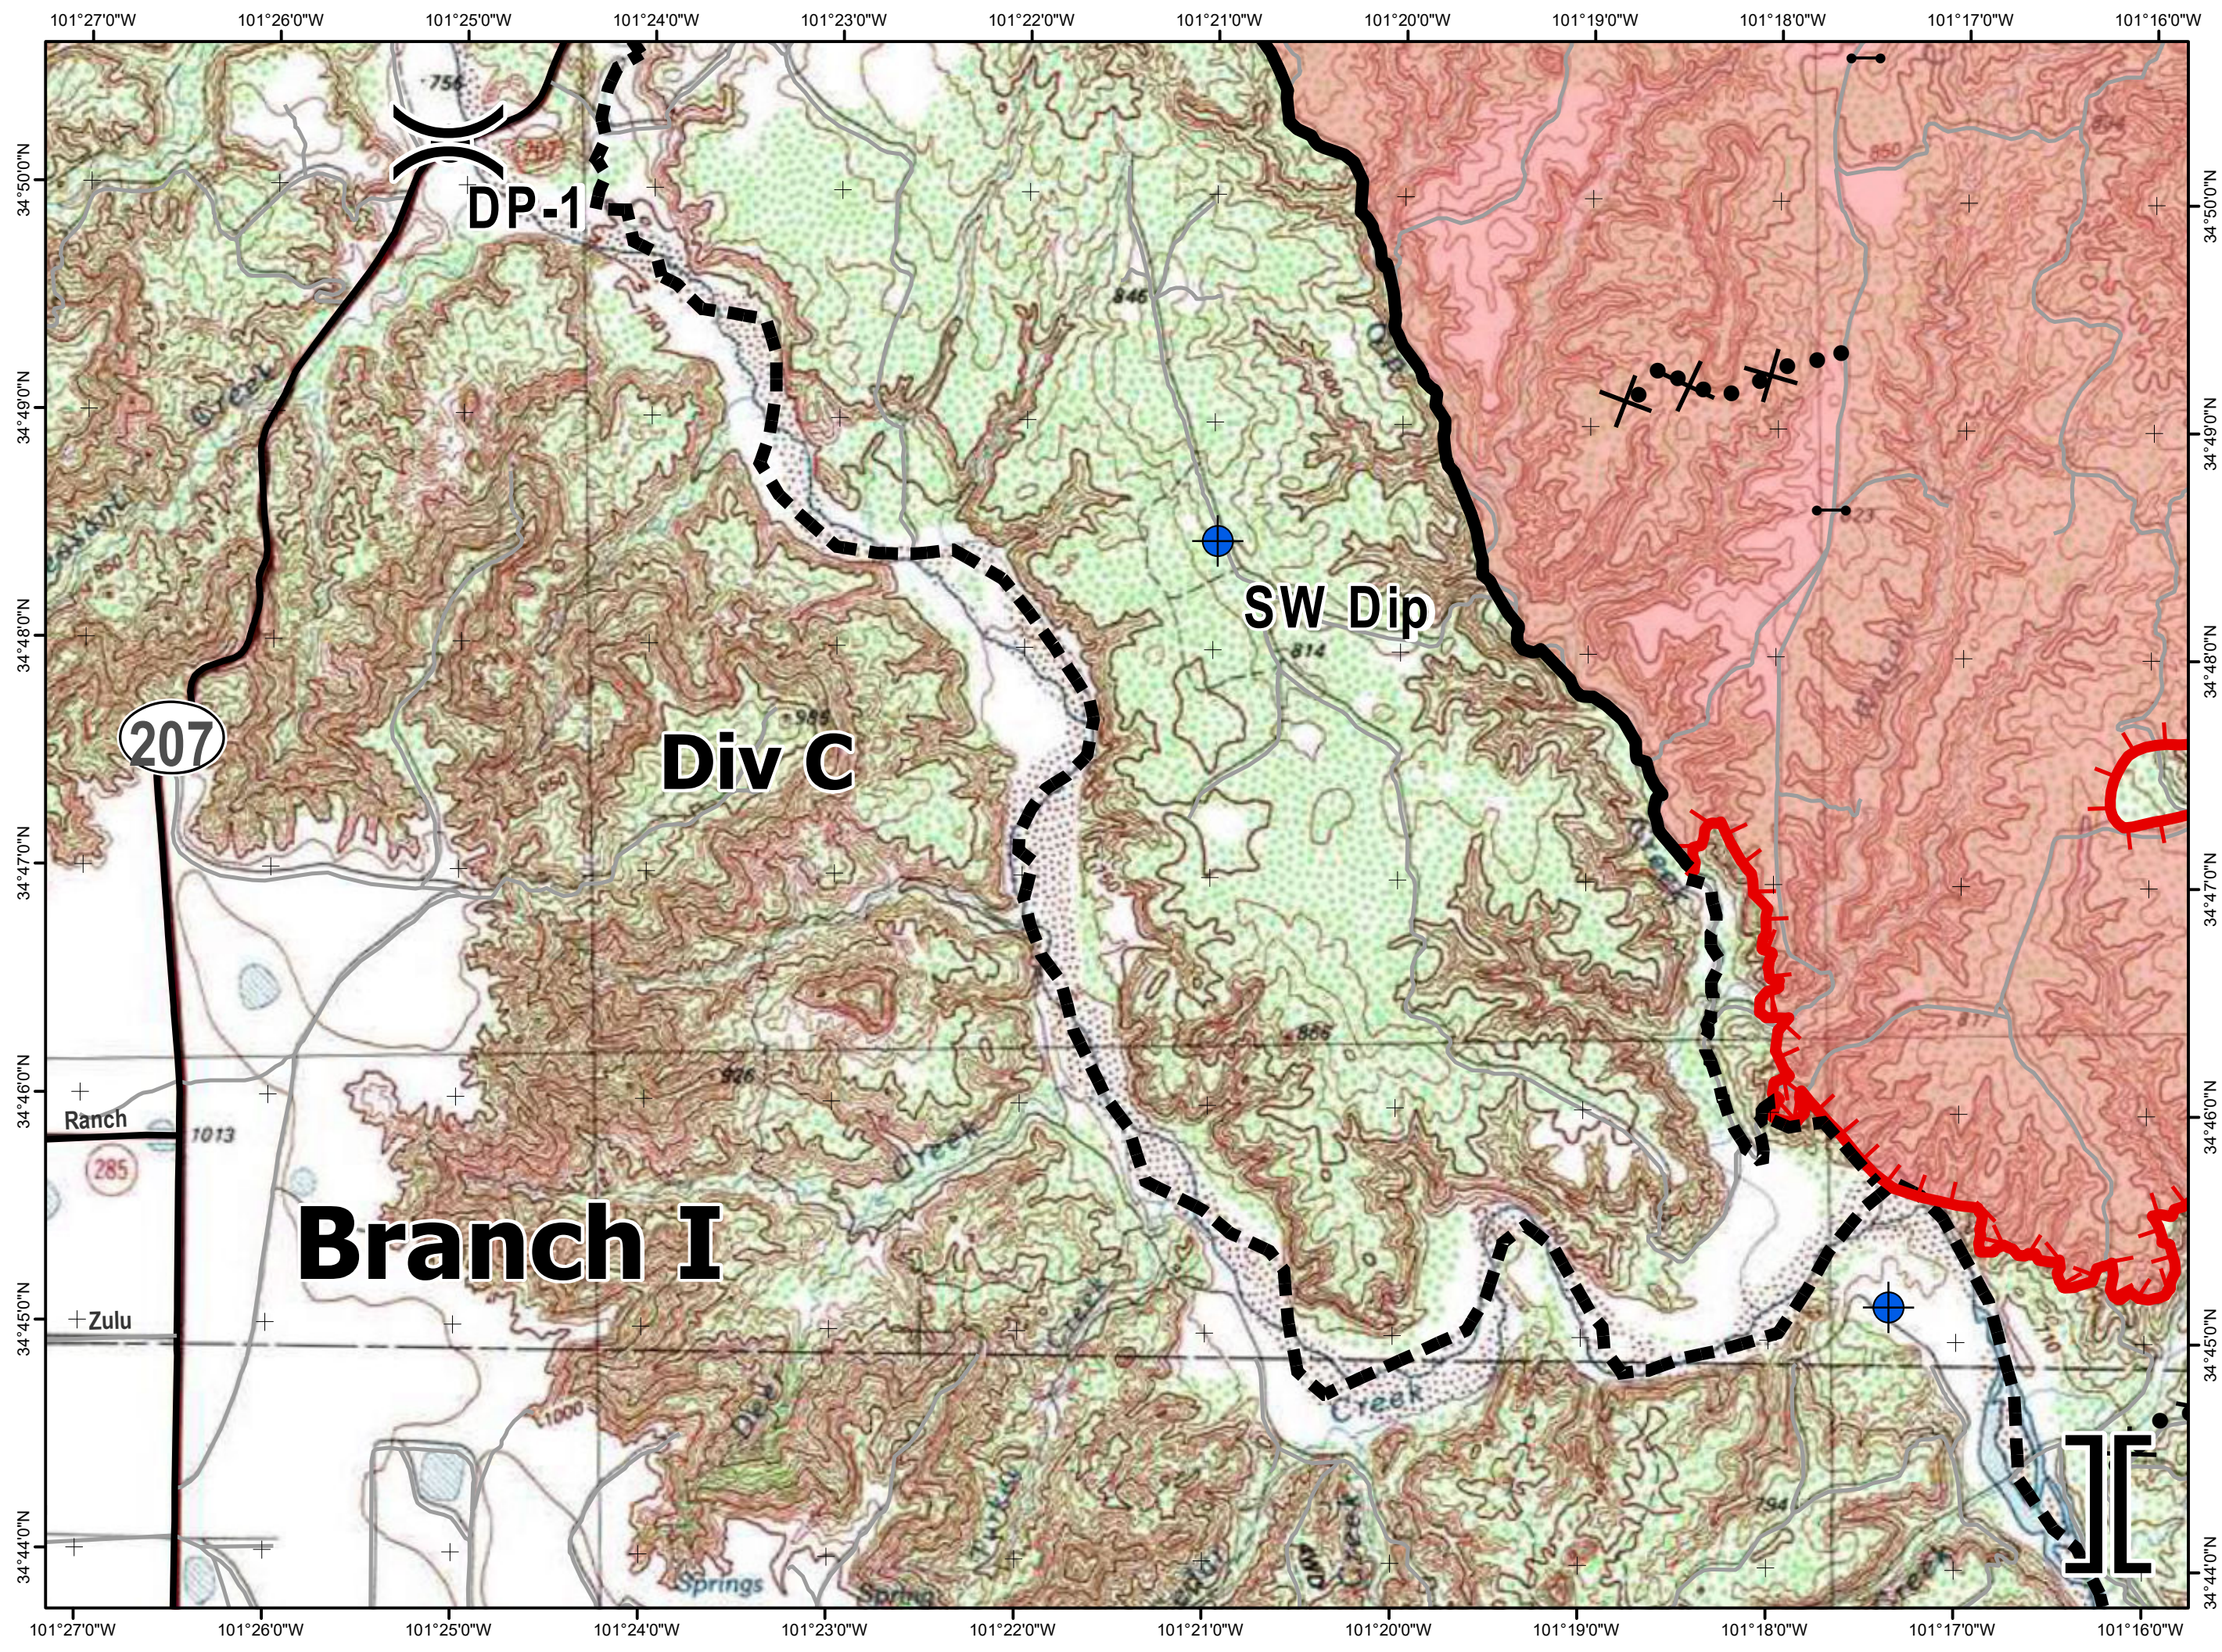

**Mallard Fire
TX-TXS-180461
5/15/2018
Night Shift**

**Page 1 of 6
75,425 Acres**

Legend

-  Division
-  Branch
-  Drop Point
-  Staging Area
-  Repeater
-  Dip Site
-  Helispot
-  Gate
-  Planned Fire Line
-  Completed Line
-  Uncontrolled Fire Edge
-  Completed Dozer Line
-  Proposed Dozer Line
-  Completed Plow Lines

Fire perimeter as of
5/15/2018 0117

N

C. Roberts
5/15/2018
1515 hrs

0 0.5 1
mi.

Mallard Fire
TX-TXS-180461
5/15/2018
Night Shift

Page 2 of 6
75,425 Acres

- Legend**
- () Division
 - [] Branch
 - Drop Point
 - Ⓢ Staging Area
 - Ⓡ Repeater
 - ⊕ Dip Site
 - Helispot
 - Gate
 - - - Planned Fire Line
 - Completed Line
 - ┌┐┐┐ Uncontrolled Fire Edge
 - xxxxx Completed Dozer Line
 - X•• Proposed Dozer Line
 - ◆ Completed Plow Lines

Fire perimeter as of
 5/15/2018 0117

C. Roberts
 5/15/2018
 1515 hrs

0 0.5 1
 mi.

Mallard Fire
TX-TXS-180461
5/15/2018
Night Shift

Page 4 of 6
75,425 Acres

- Legend**
- Division
 - Branch
 - Drop Point
 - Staging Area
 - Repeater
 - Dip Site
 - Helispot
 - Gate
 - Planned Fire Line
 - Completed Line
 - Uncontrolled Fire Edge
 - Completed Dozer Line
 - Proposed Dozer Line
 - Completed Plow Lines

Fire perimeter as of
 5/15/2018 0117

C. Roberts
 5/15/2018
 1515 hrs

0 0.5 1 mi.

**Mallard Fire
TX-TXS-180461
5/15/2018
Night Shift**

**Page 5 of 6
75,425 Acres**

Legend

-  Division
-  Branch
-  Drop Point
-  Staging Area
-  Repeater
-  Dip Site
-  Helispot
-  Gate
-  Planned Fire Line
-  Completed Line
-  Uncontrolled Fire Edge
-  Completed Dozer Line
-  Proposed Dozer Line
-  Completed Plow Lines