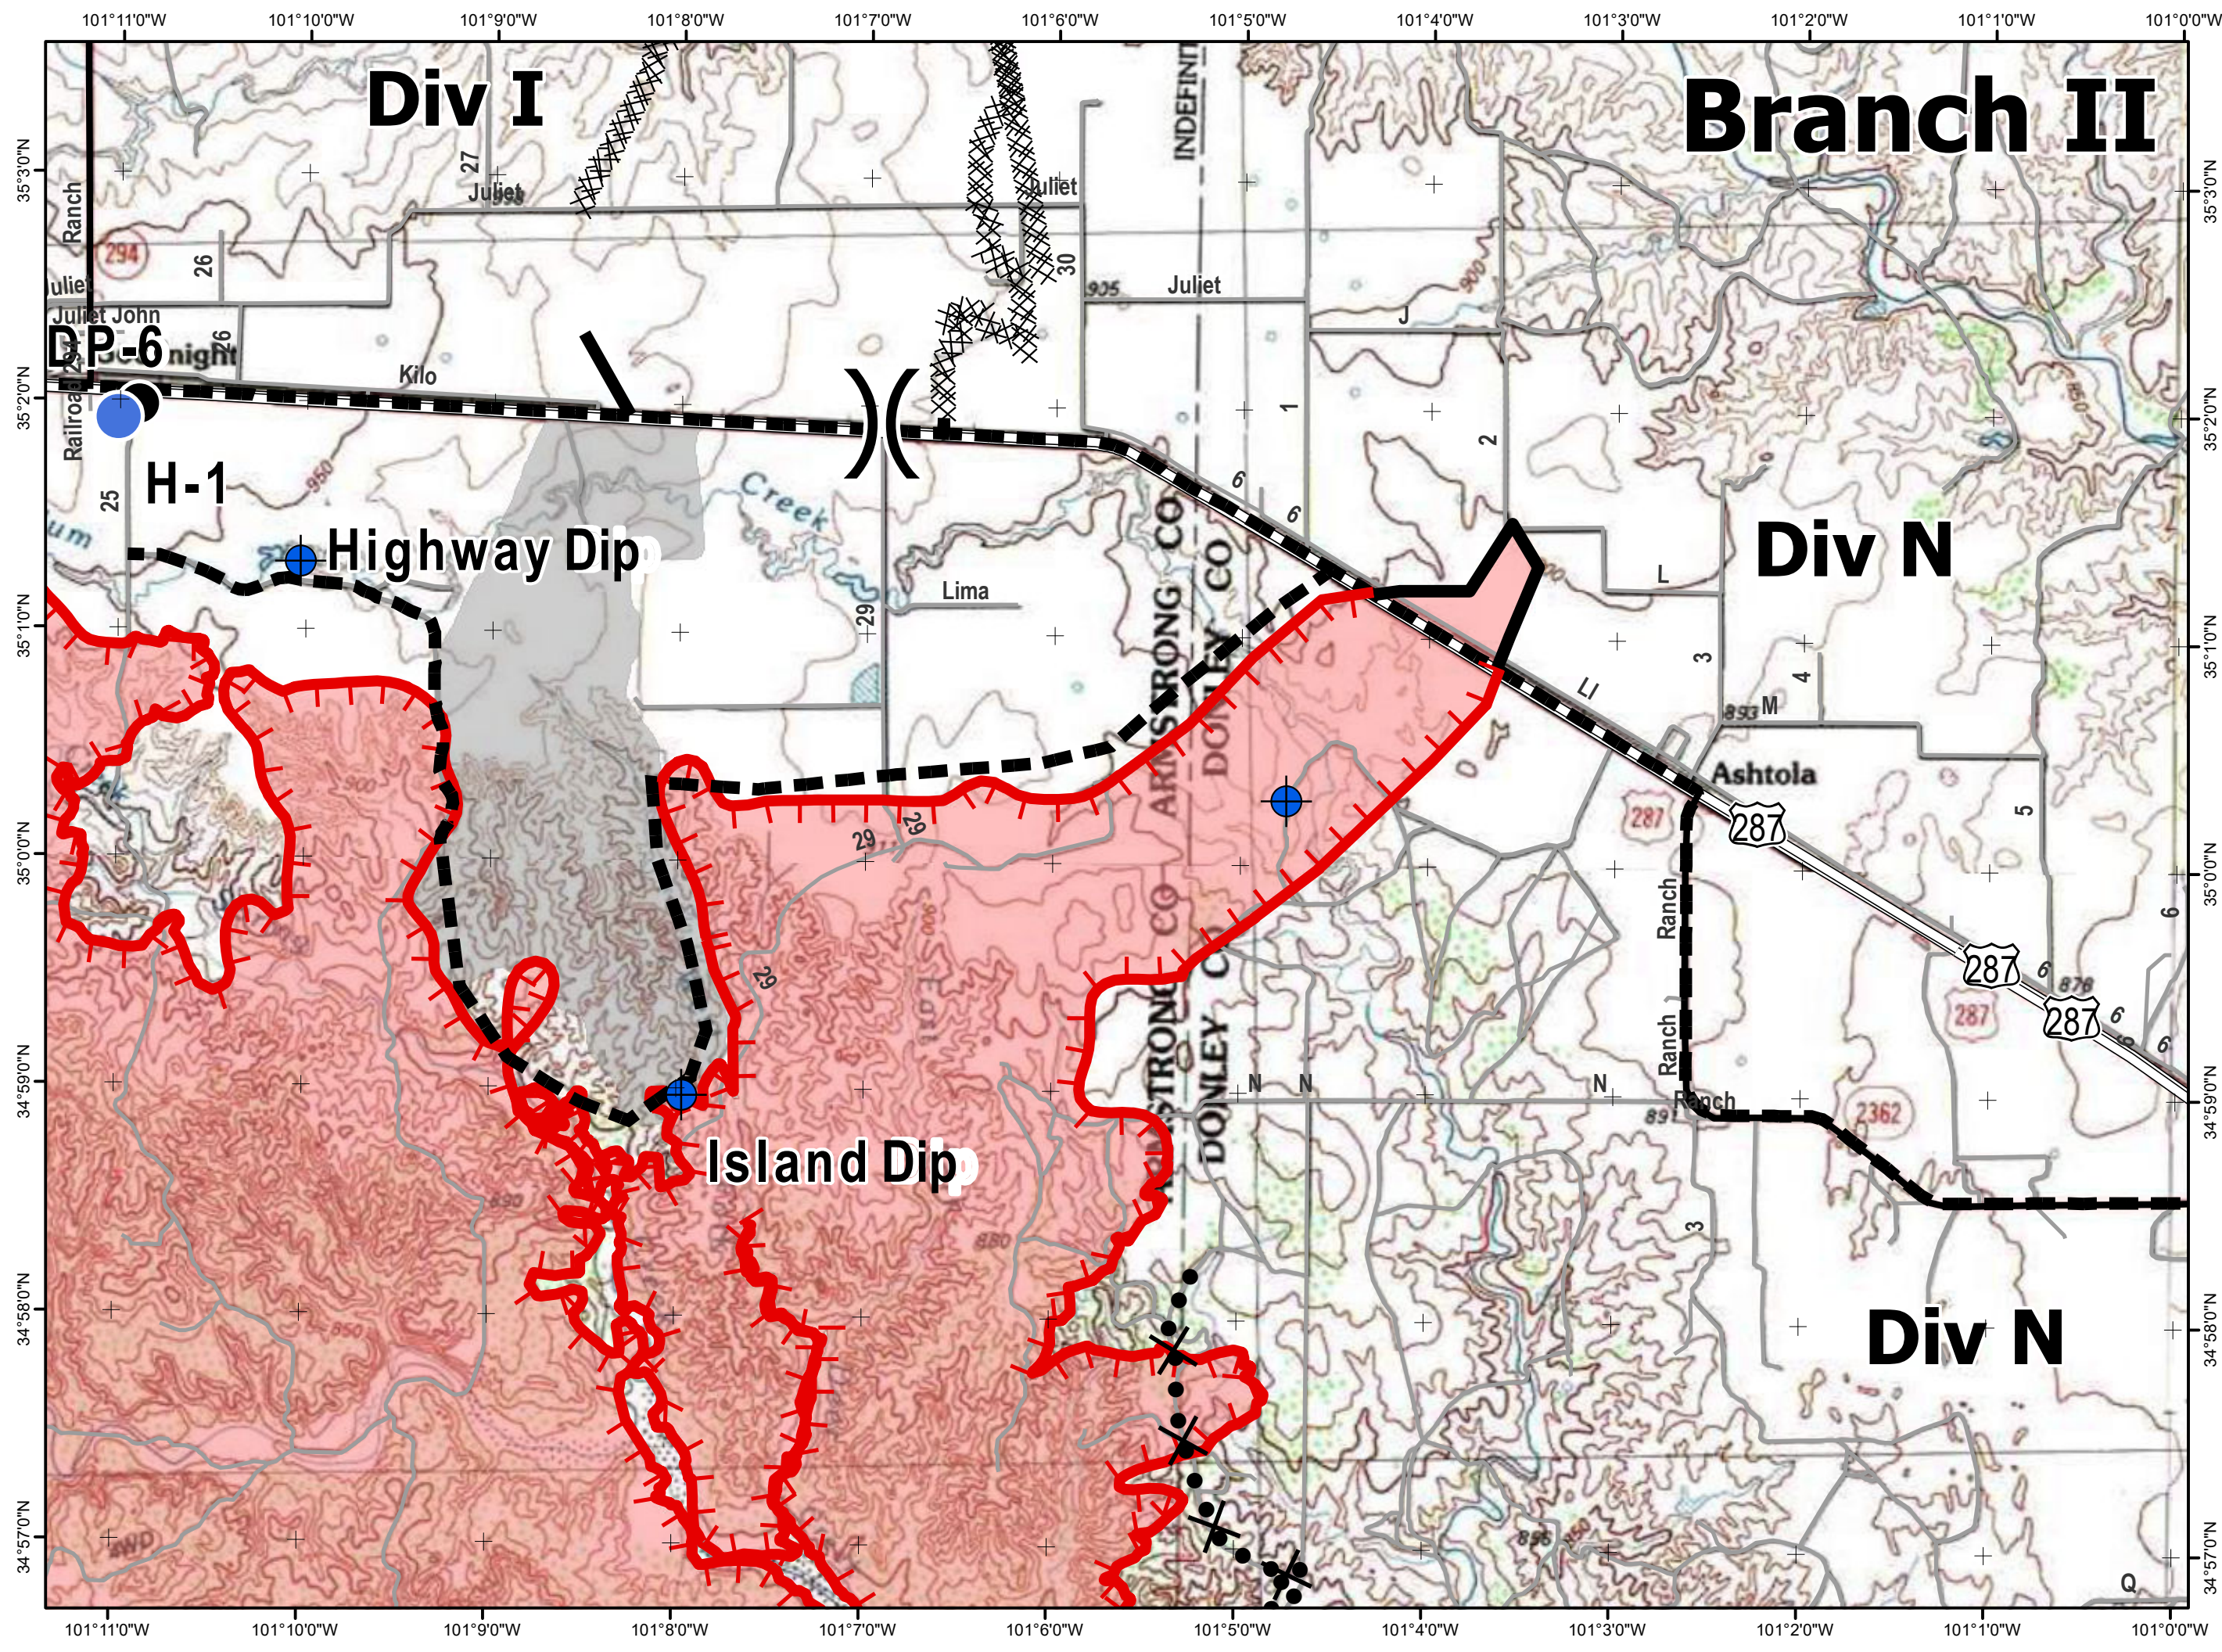

Fire perimeter as of
5/15/2018 0117

N

C. Roberts
5/15/2018
1515 hrs

0 0.5 1
mi.

Mallard Fire
TX-TXS-180461
5/15/2018
Night Shift

Page 2 of 6
75,425 Acres

- Legend**
- () Division
 - [] Branch
 - Drop Point
 - Ⓢ Staging Area
 - Ⓡ Repeater
 - ⊕ Dip Site
 - Helispot
 - Gate
 - - - Planned Fire Line
 - Completed Line
 - ┌┐┐┐ Uncontrolled Fire Edge
 - xxxxx Completed Dozer Line
 - X•• Proposed Dozer Line
 - ◆ Completed Plow Lines

Fire perimeter as of
 5/15/2018 0117

C. Roberts
 5/15/2018
 1515 hrs

0 0.5 1
 mi.

Mallard Fire
TX-TXS-180461
5/15/2018
Night Shift

Page 4 of 6
75,425 Acres

- Legend**
- Division
 - Branch
 - Drop Point
 - Staging Area
 - Repeater
 - Dip Site
 - Helispot
 - Gate
 - Planned Fire Line
 - Completed Line
 - Uncontrolled Fire Edge
 - Completed Dozer Line
 - Proposed Dozer Line
 - Completed Plow Lines

Fire perimeter as of
 5/15/2018 0117

C. Roberts
 5/15/2018
 1515 hrs

0 0.5 1 mi.

**Mallard Fire
TX-TXS-180461
5/15/2018
Night Shift**

**Page 5 of 6
75,425 Acres**

Legend

-  Division
-  Branch
-  Drop Point
-  Staging Area
-  Repeater
-  Dip Site
-  Helispot
-  Gate
-  Planned Fire Line
-  Completed Line
-  Uncontrolled Fire Edge
-  Completed Dozer Line
-  Proposed Dozer Line
-  Completed Plow Lines

Fire perimeter as of
5/15/2018 0117

C. Roberts
5/15/2018
1515 hrs

Mallard Fire
TX-TXS-180461
5/15/2018
Night Shift
Page 6 of 6
75,425 Acres

- Legend**
- () Division
 - [] Branch
 - Drop Point
 - Ⓢ Staging Area
 - Ⓡ Repeater
 - ⊕ Dip Site
 - Helispot
 - Gate
 - - - Planned Fire Line
 - Completed Line
 - ┌ Uncontrolled Fire Edge
 - XXXXX Completed Dozer Line
 - X•• Proposed Dozer Line
 - ◆ Completed Plow Lines