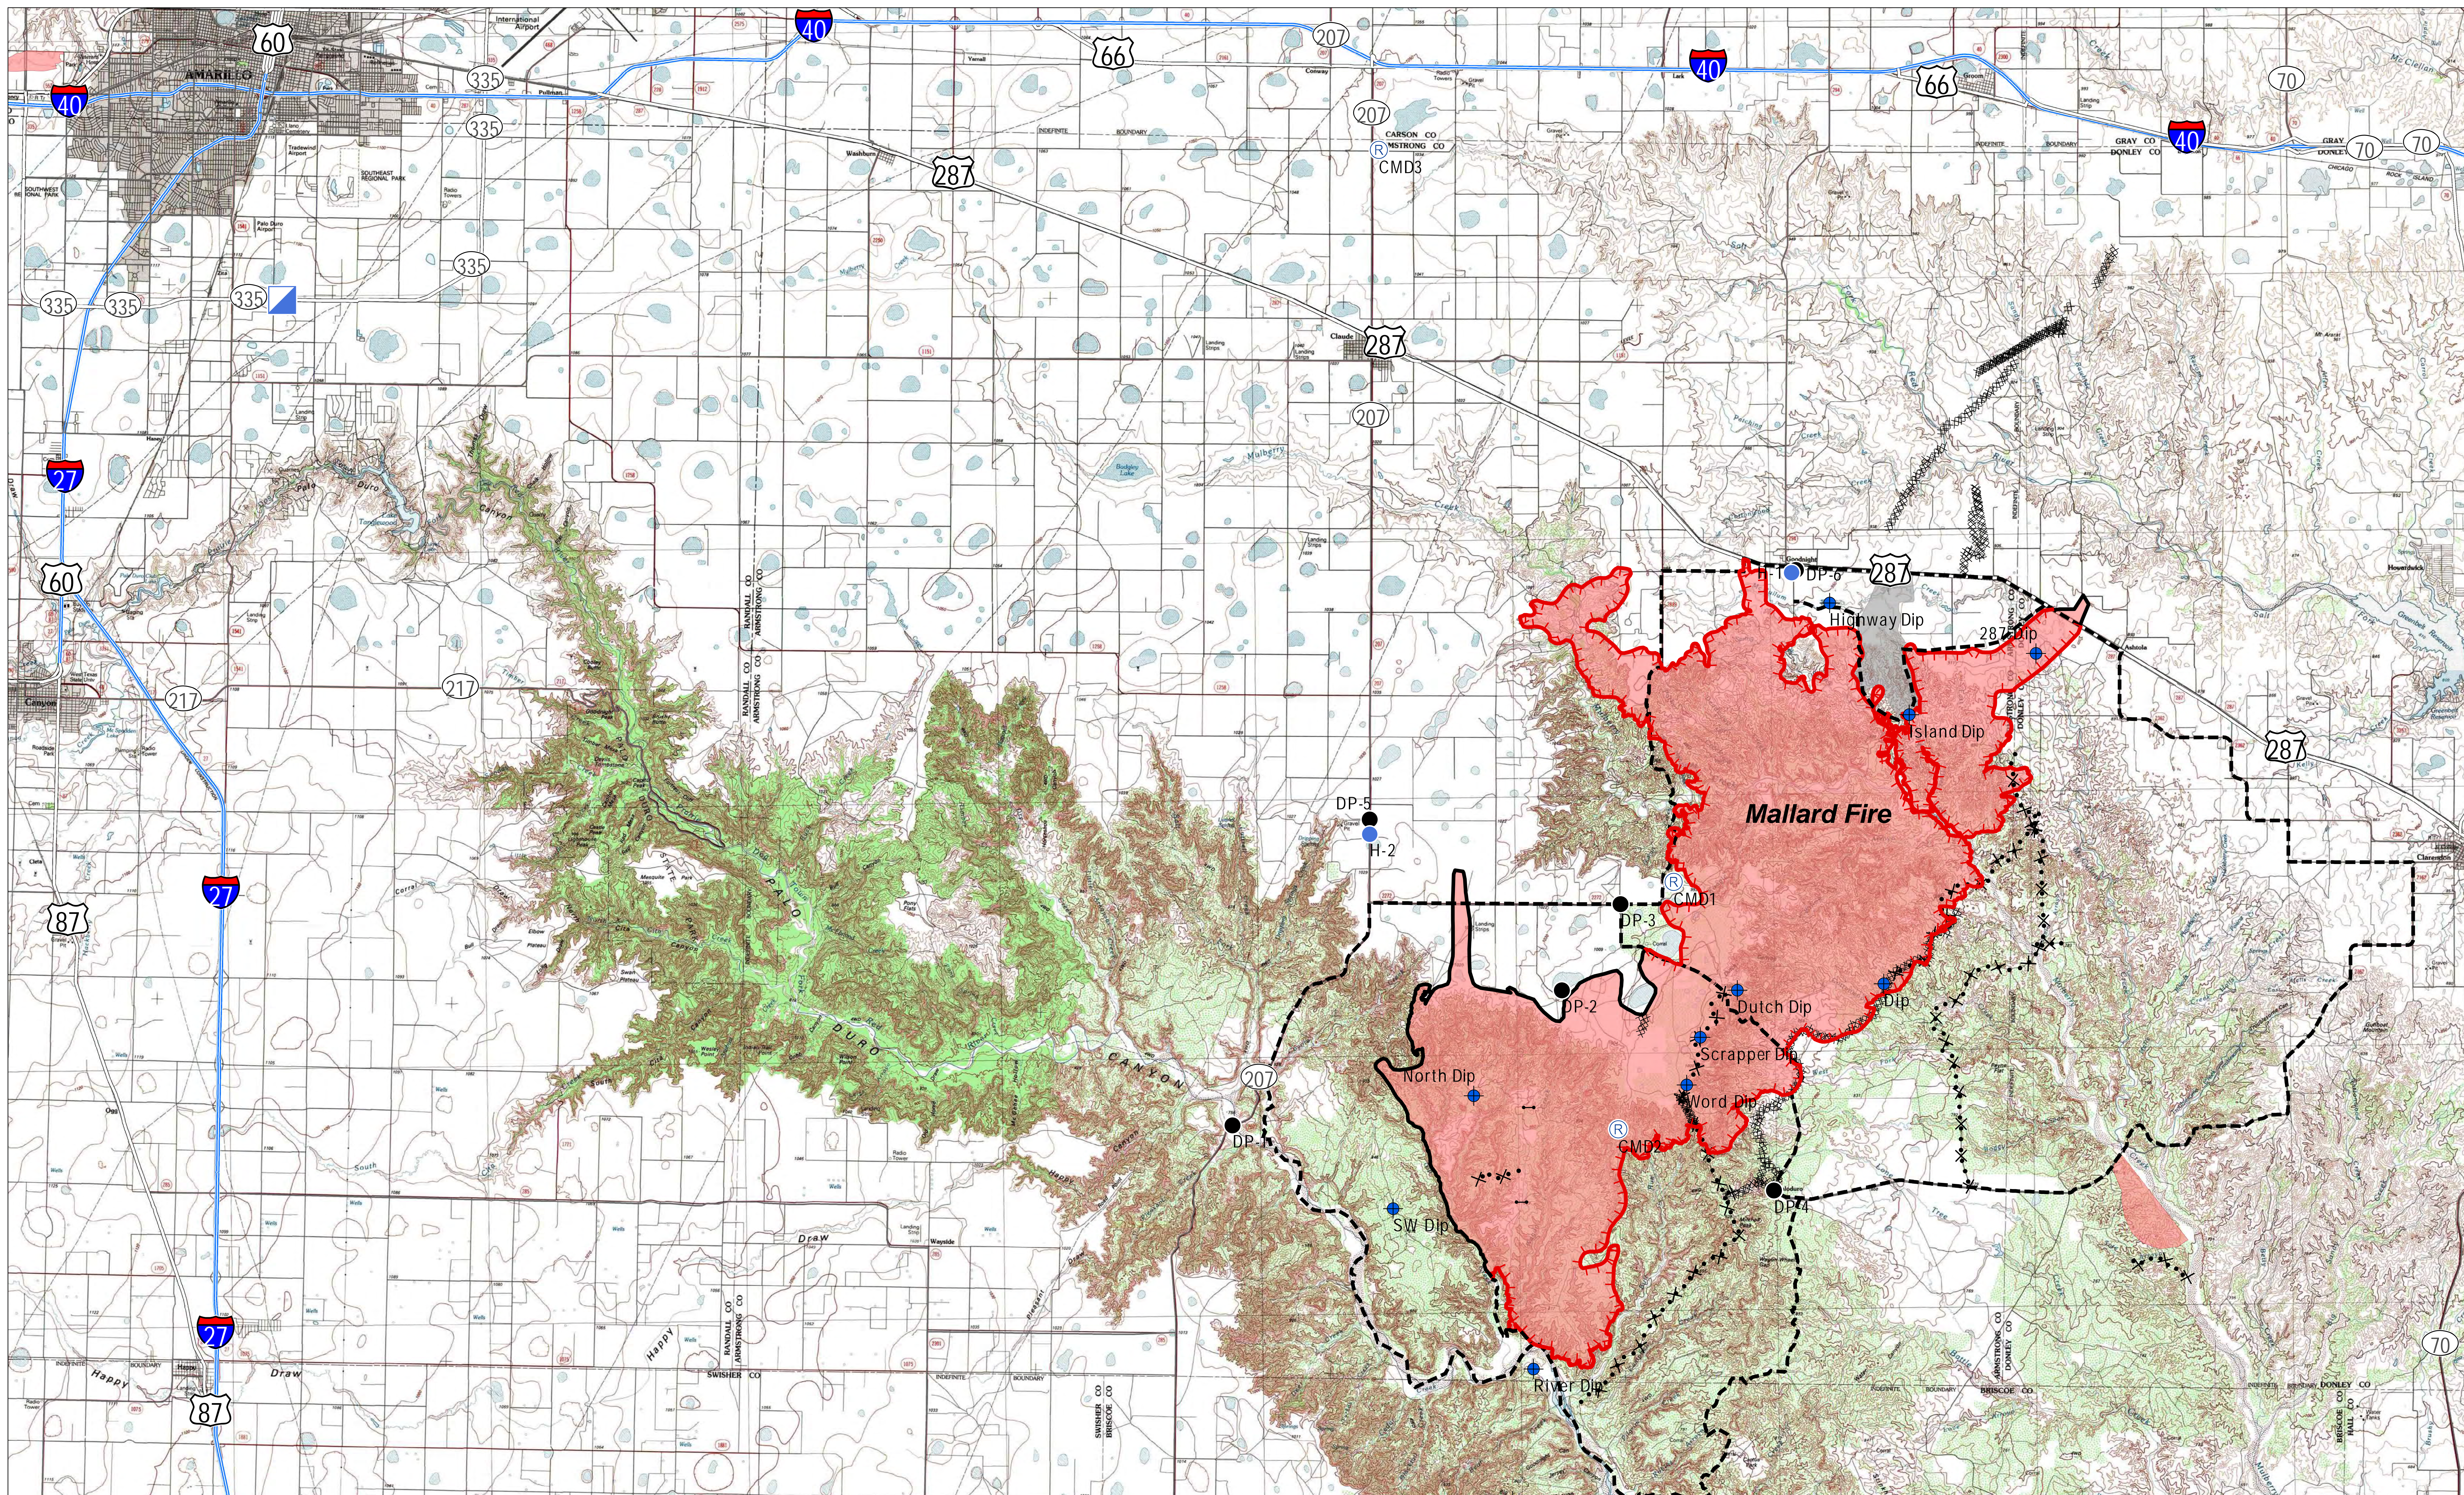

Transportation Map

Mallard Fire

TX-TXS-180461

Approximate Acreage: 75,425

5/15/2018

- Drop Point
- Ⓢ Staging Area
- ↔ Gates
- ▢ Incident Command Post
- ▢ Fires
- ⚓ Dip Site
- Uncontrolled Fire Edge
- Completed Line
- Completed Dozer Line
- × · × Proposed Dozer Line
- Planned Fire Line

20180515 @ 1728
Map Datum: NAD83 Feet
Author: SA Red Team