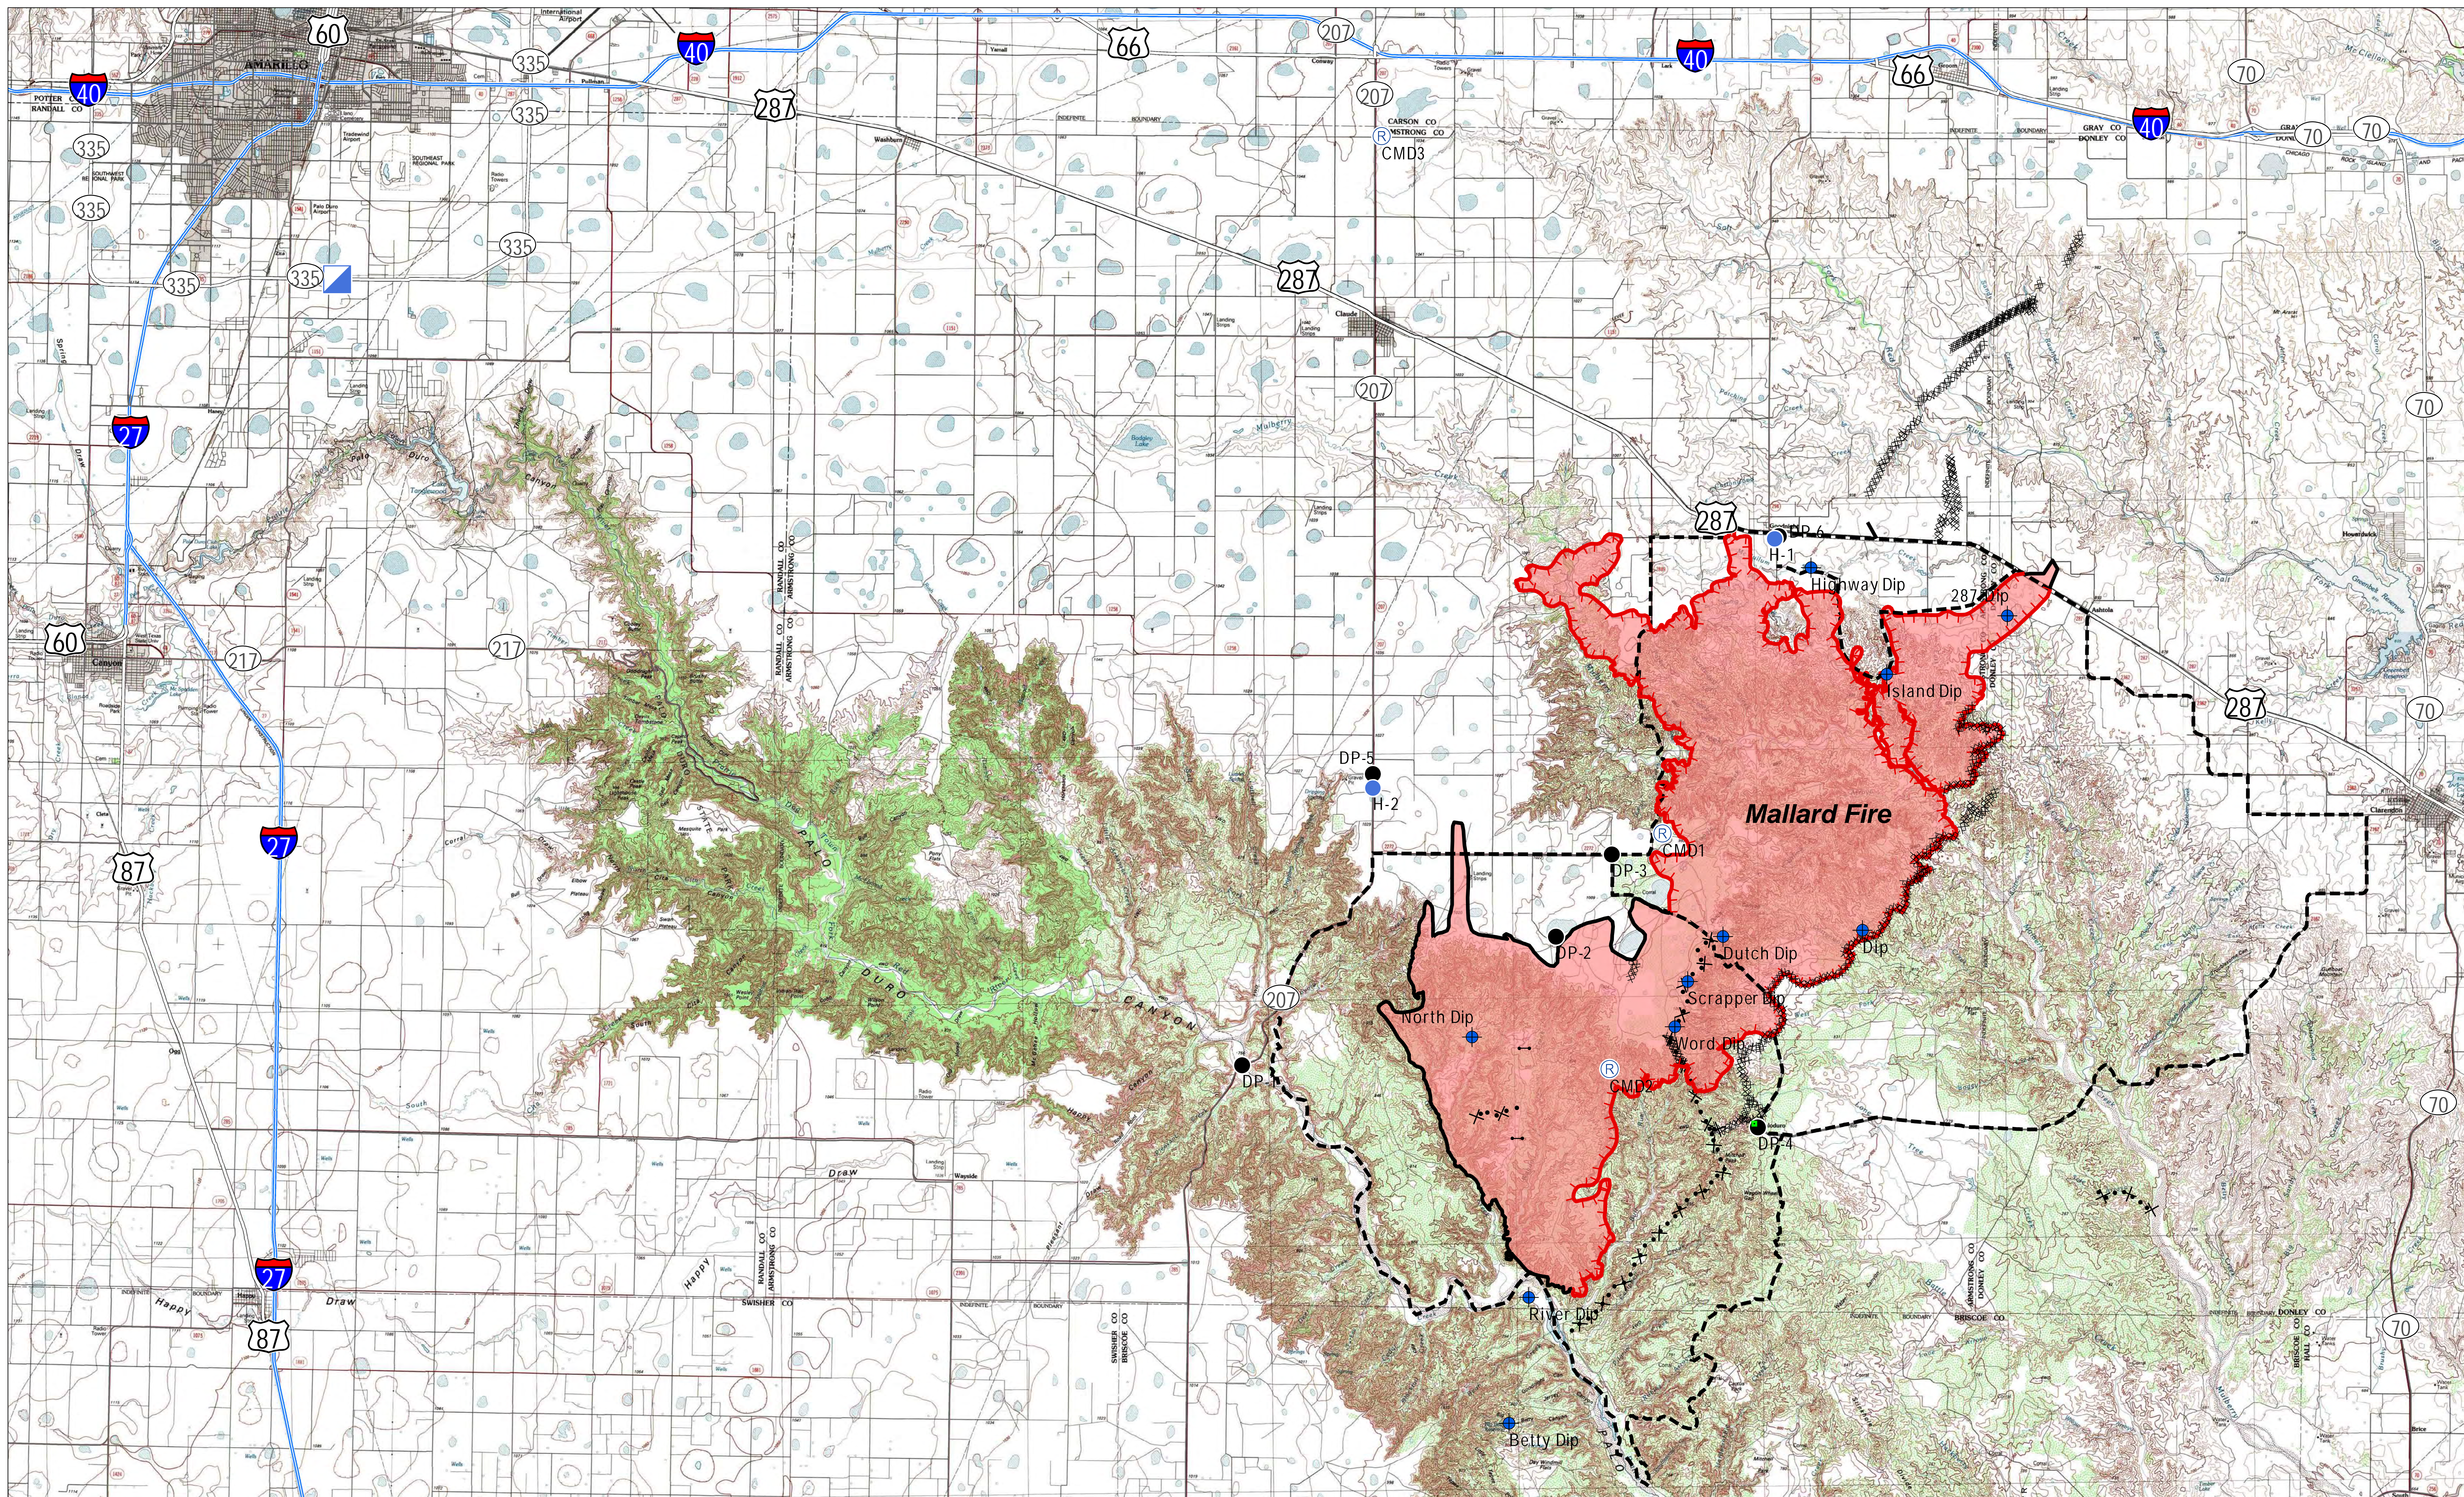

# Transportation Map

## Mallard Fire

TX-TXS-180461

Approximate Acreage: 75,425

5/16/2018

- Drop Point
- Ⓢ Staging Area
- ↔ Gates
- ▢ Incident Command Post
- ▢ Fires
- ⦿ Dip Site
- Uncontrolled Fire Edge
- Completed Line
- Completed Dozer Line
- × · × Proposed Dozer Line
- Planned Fire Line

20180516 @ 1008  
Map Datum: NAD83 Feet  
Author: SA Red Team