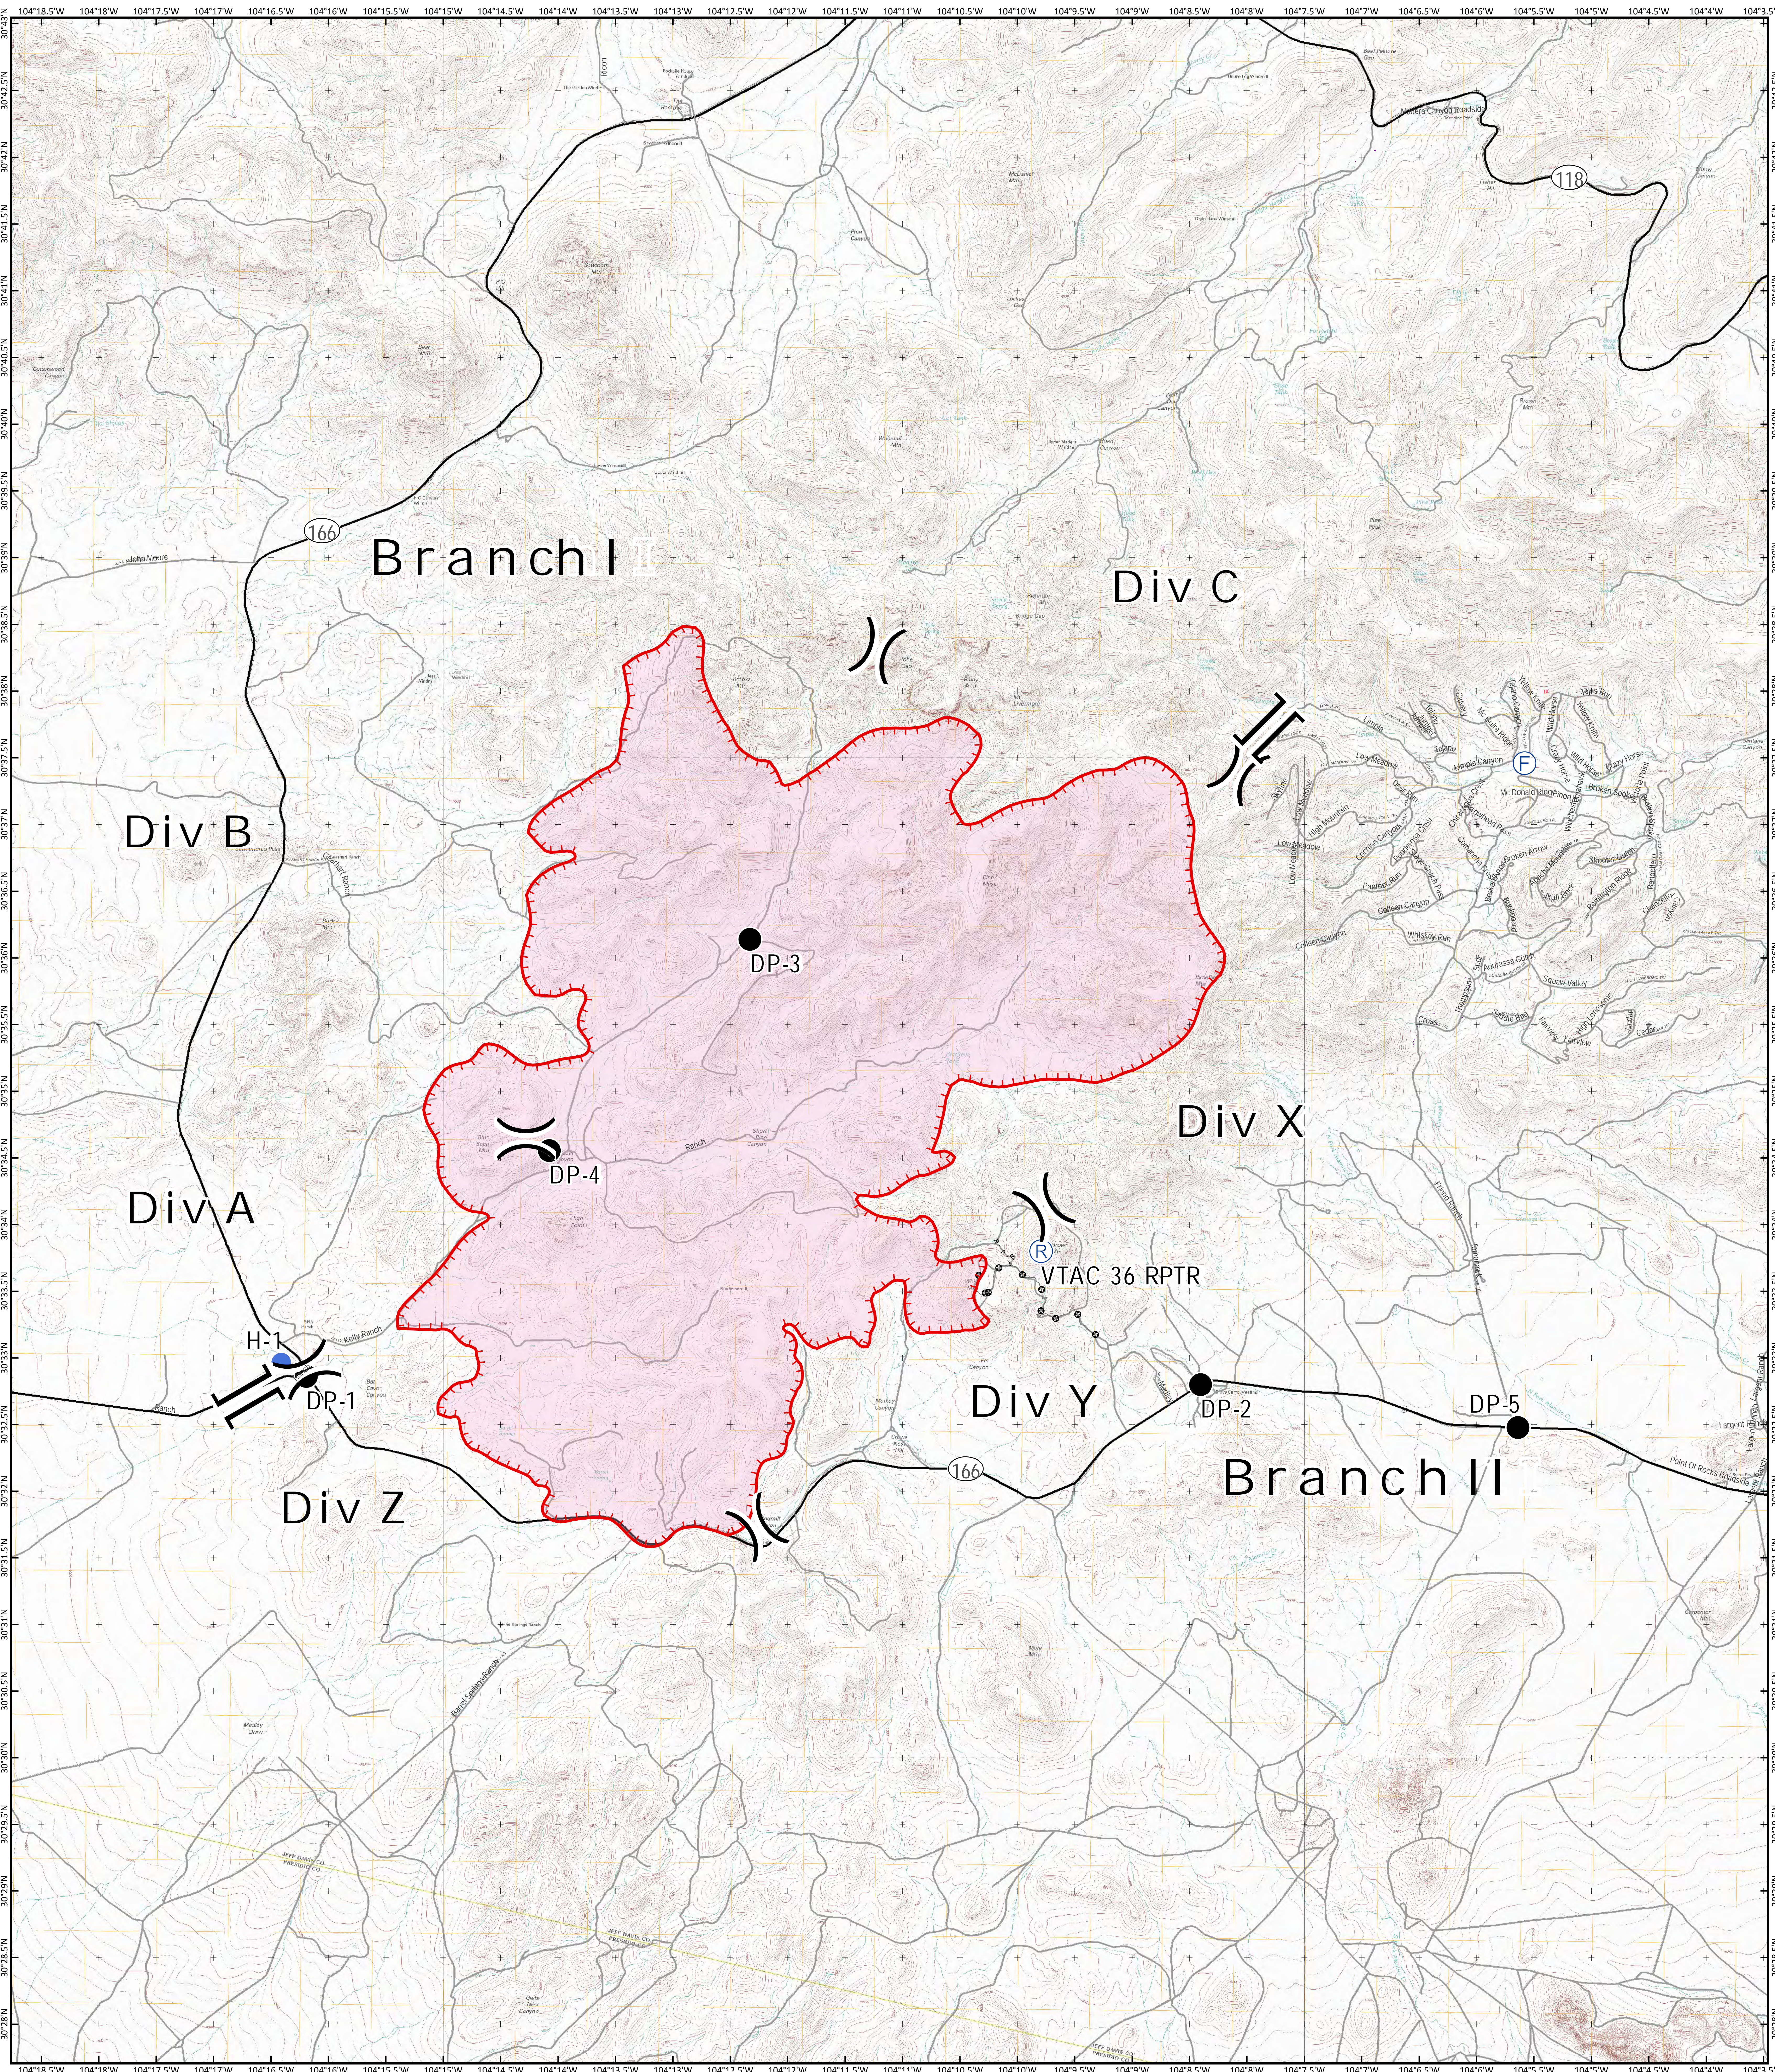

Operations Map Topo

McDannald Fire TX-TXS-180440 Approximate Acreage: 18,892

5/3/2018
Night Shift

Branch Break	Division Break	Road as Completed Line	Drop Point	Repeater
		Other	Helispot	Fire Station

Information shown is based on the best available data at the time of map production.

Perimeter from satellite interpretation and fixed wing flight.

Latest intel: 20180502 @ 1900

20180503 @ 1412
Map Datum: NAD83 Feet
Author: SA Red Team

0 5,000 10,000 Feet