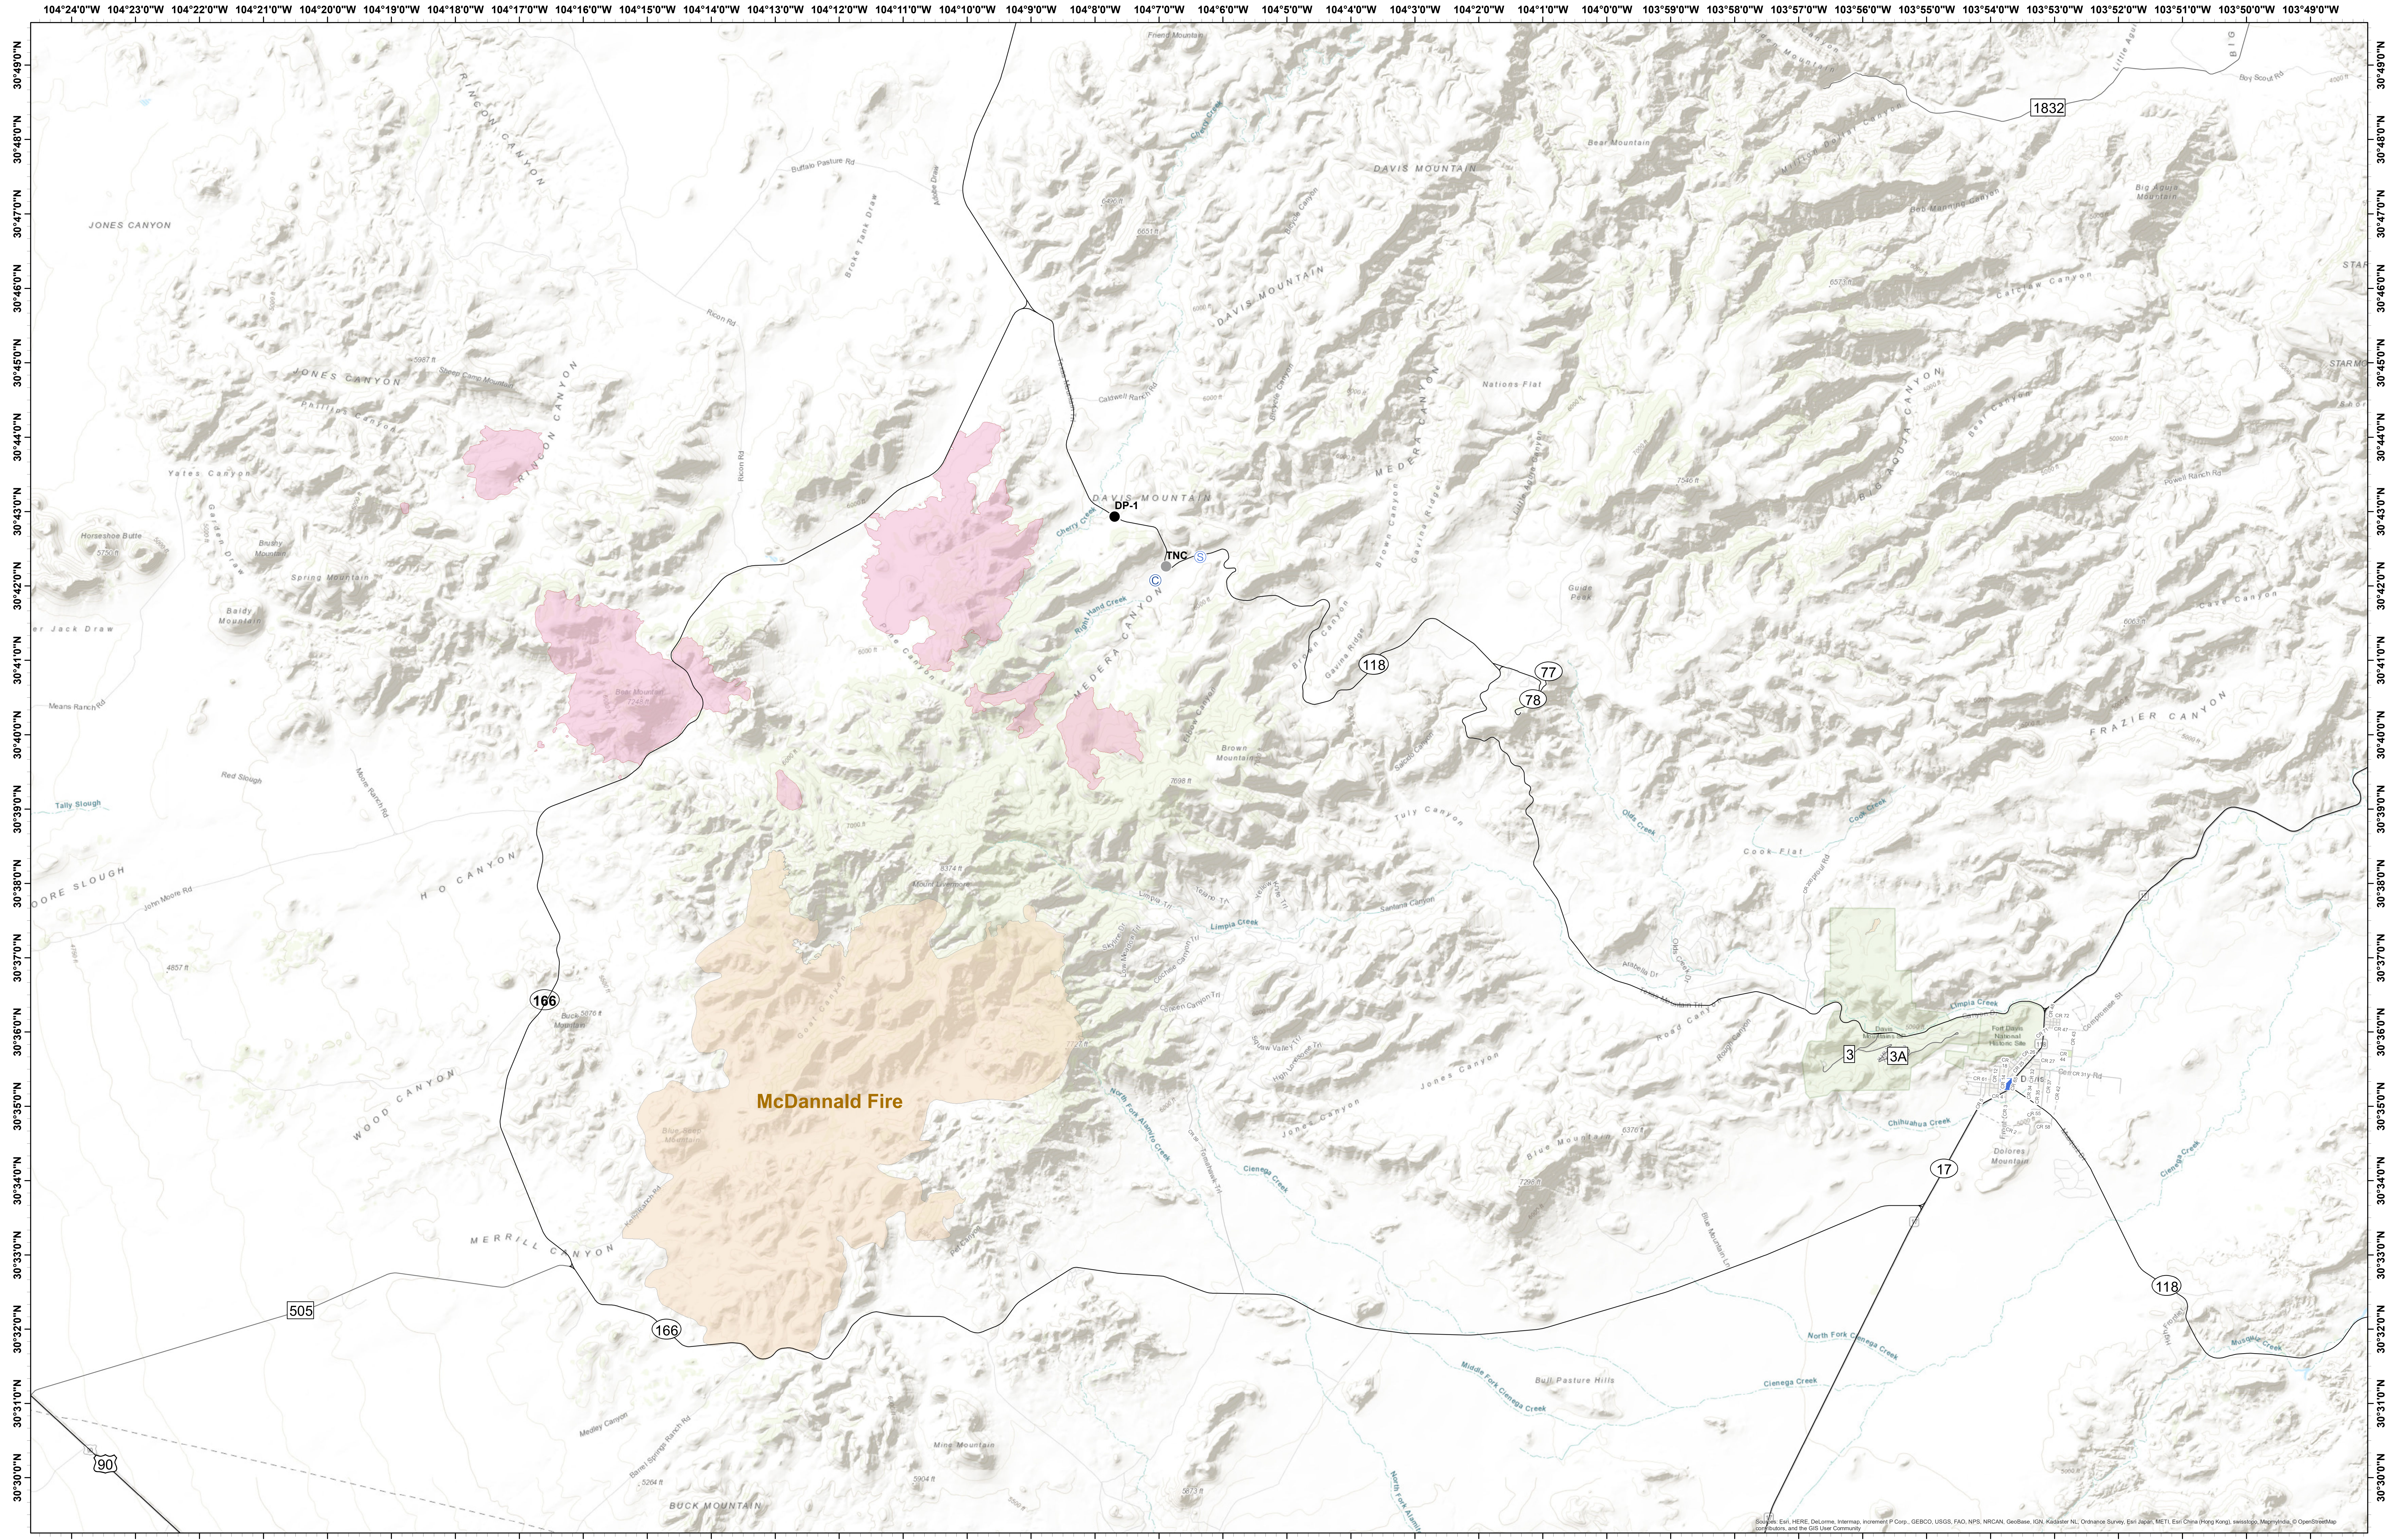

Scenic Loop Travel Map

Scenic Loop Complex TX-TXS-180578

6/7/2018

Approximate Acreage: 8,139

- © Camp
- Drop Point
- Incident Command Post
- Ⓢ Staging Area
- Other
- McDannald Fire
- Wildfire Daily Fire Perimeter

Information shown is based on the best available data at the time of map production.
 Infrared data acquired 6/6/2018 @ 0221 hrs.

TFS GIS
6/7/2018