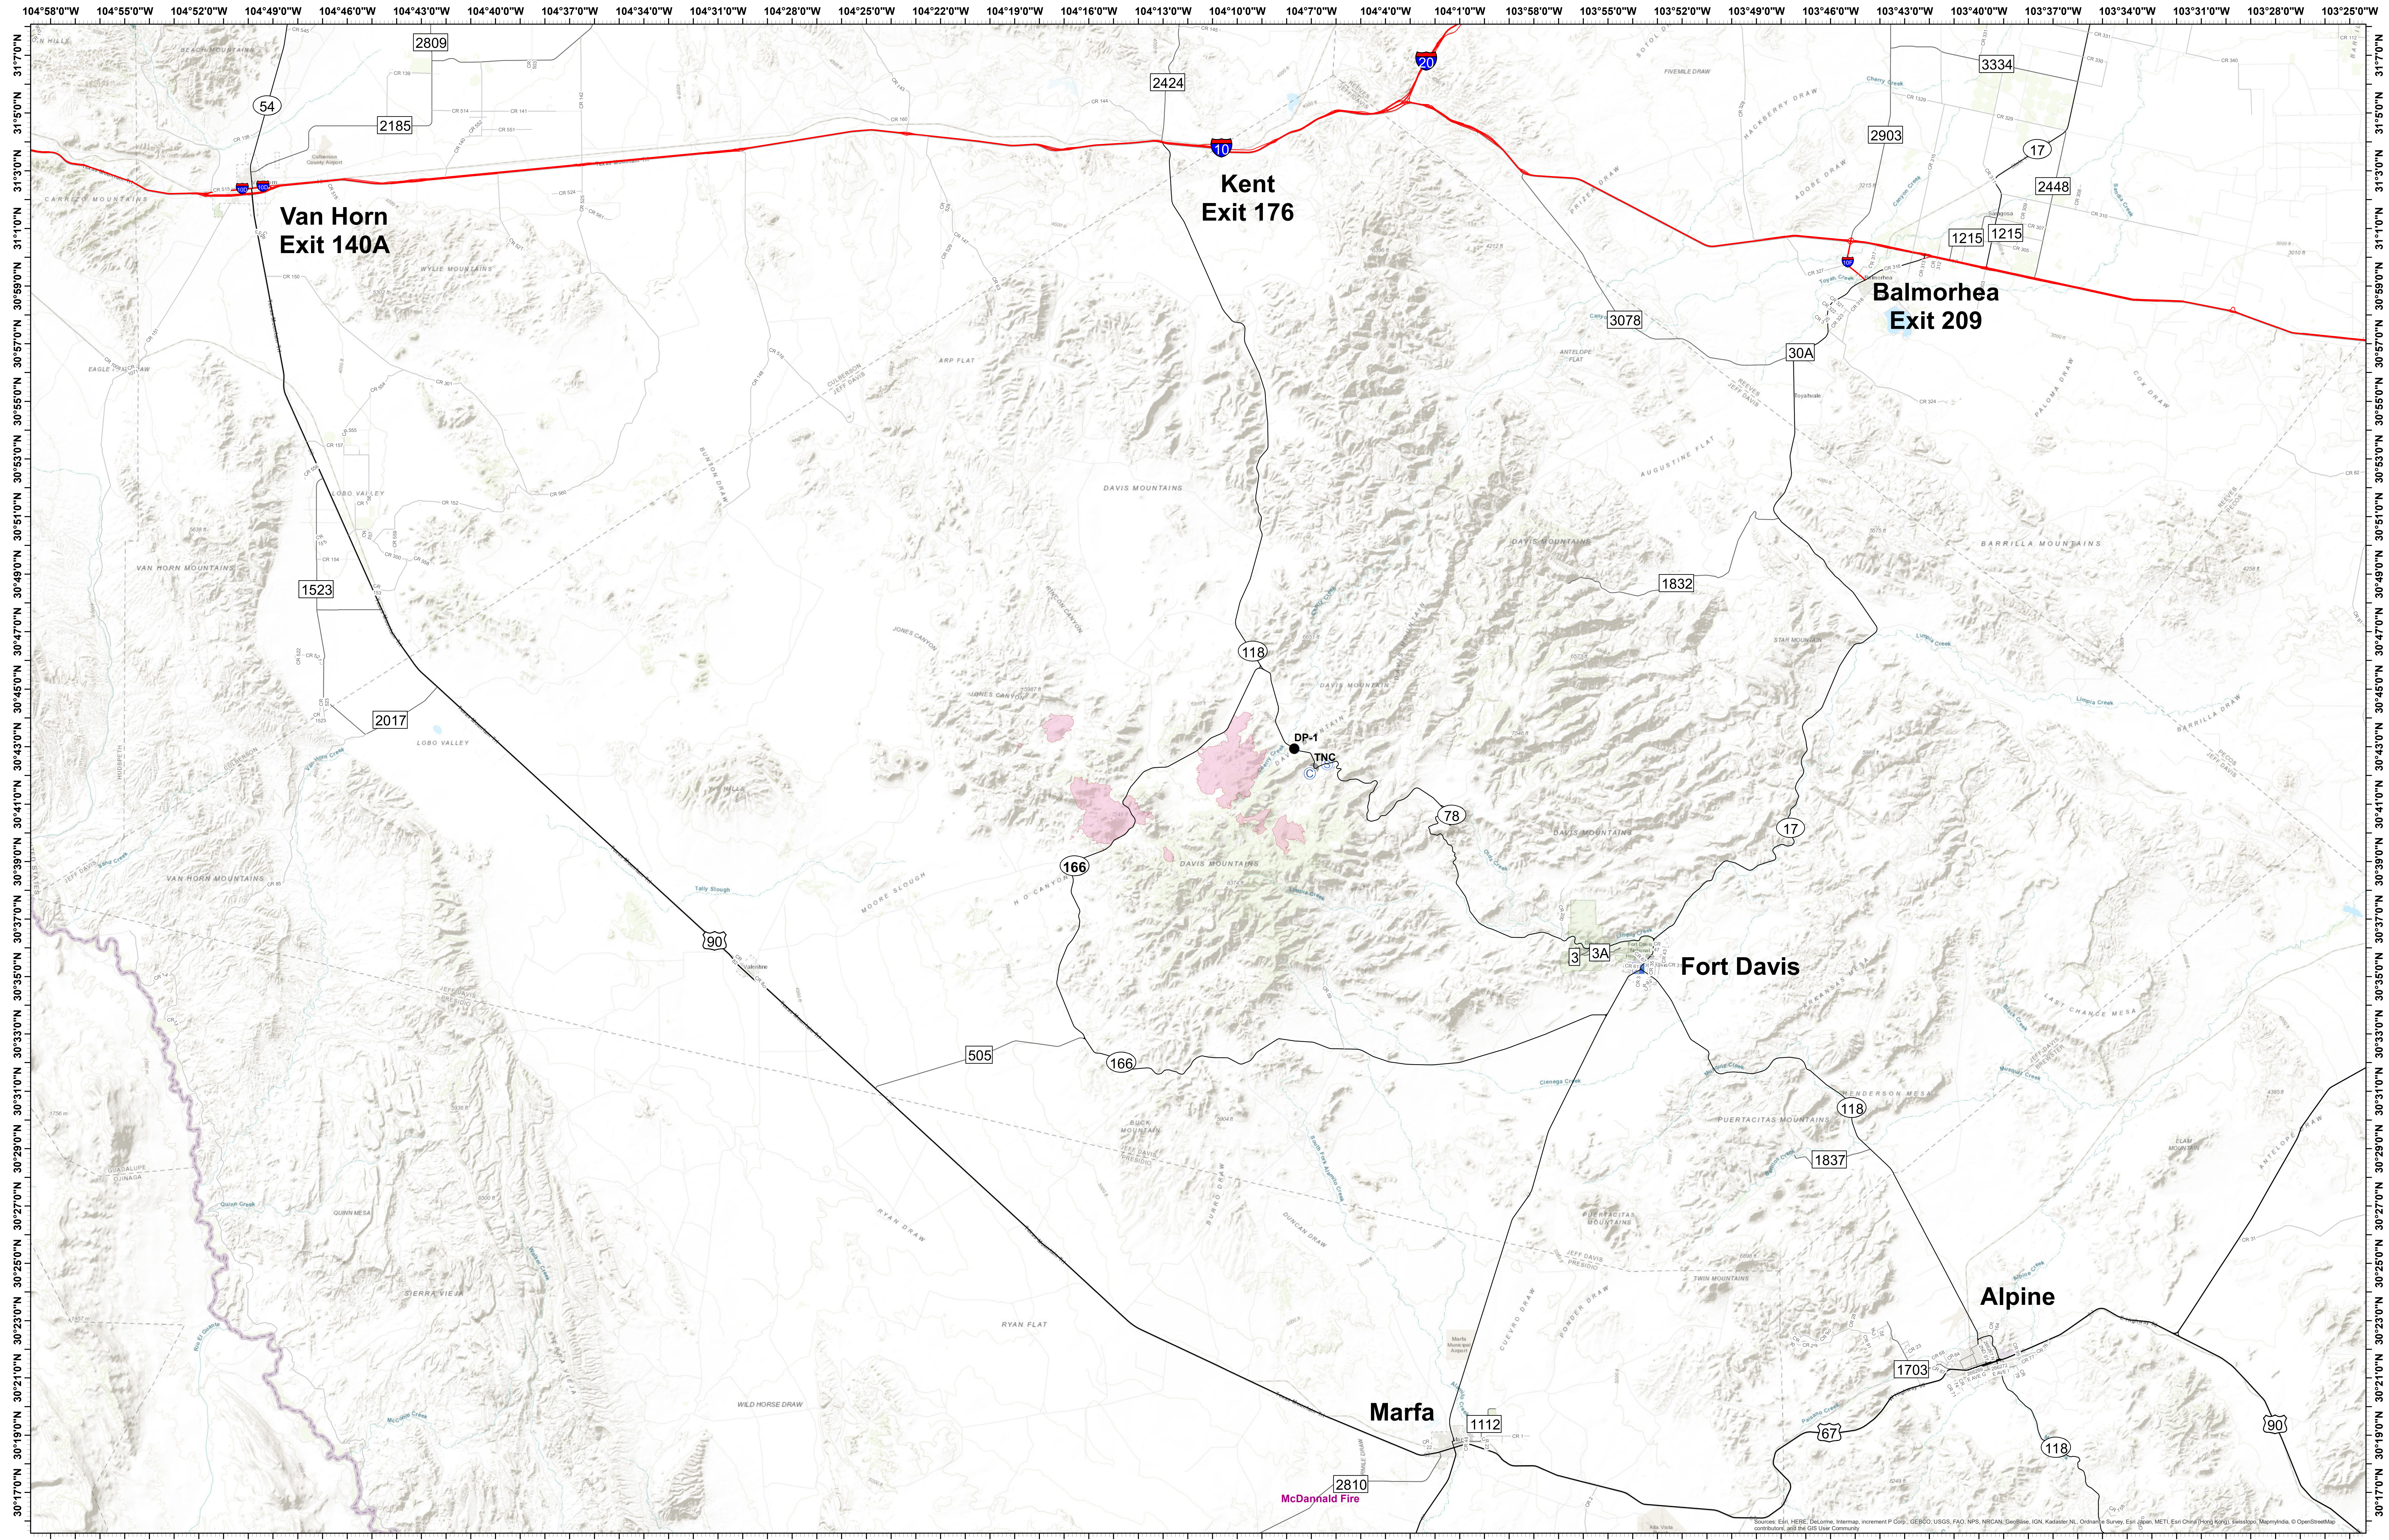

Travel Map

Scenic Loop Complex TX-TXS-180578

6/7/2018

Approximate Acreage: 8,139

- Camp
- Drop Point
- Incident Command Post
- S Staging Area
- Other
- Wildfire Daily Fire Perimeter

TFS GIS
6/7/2018