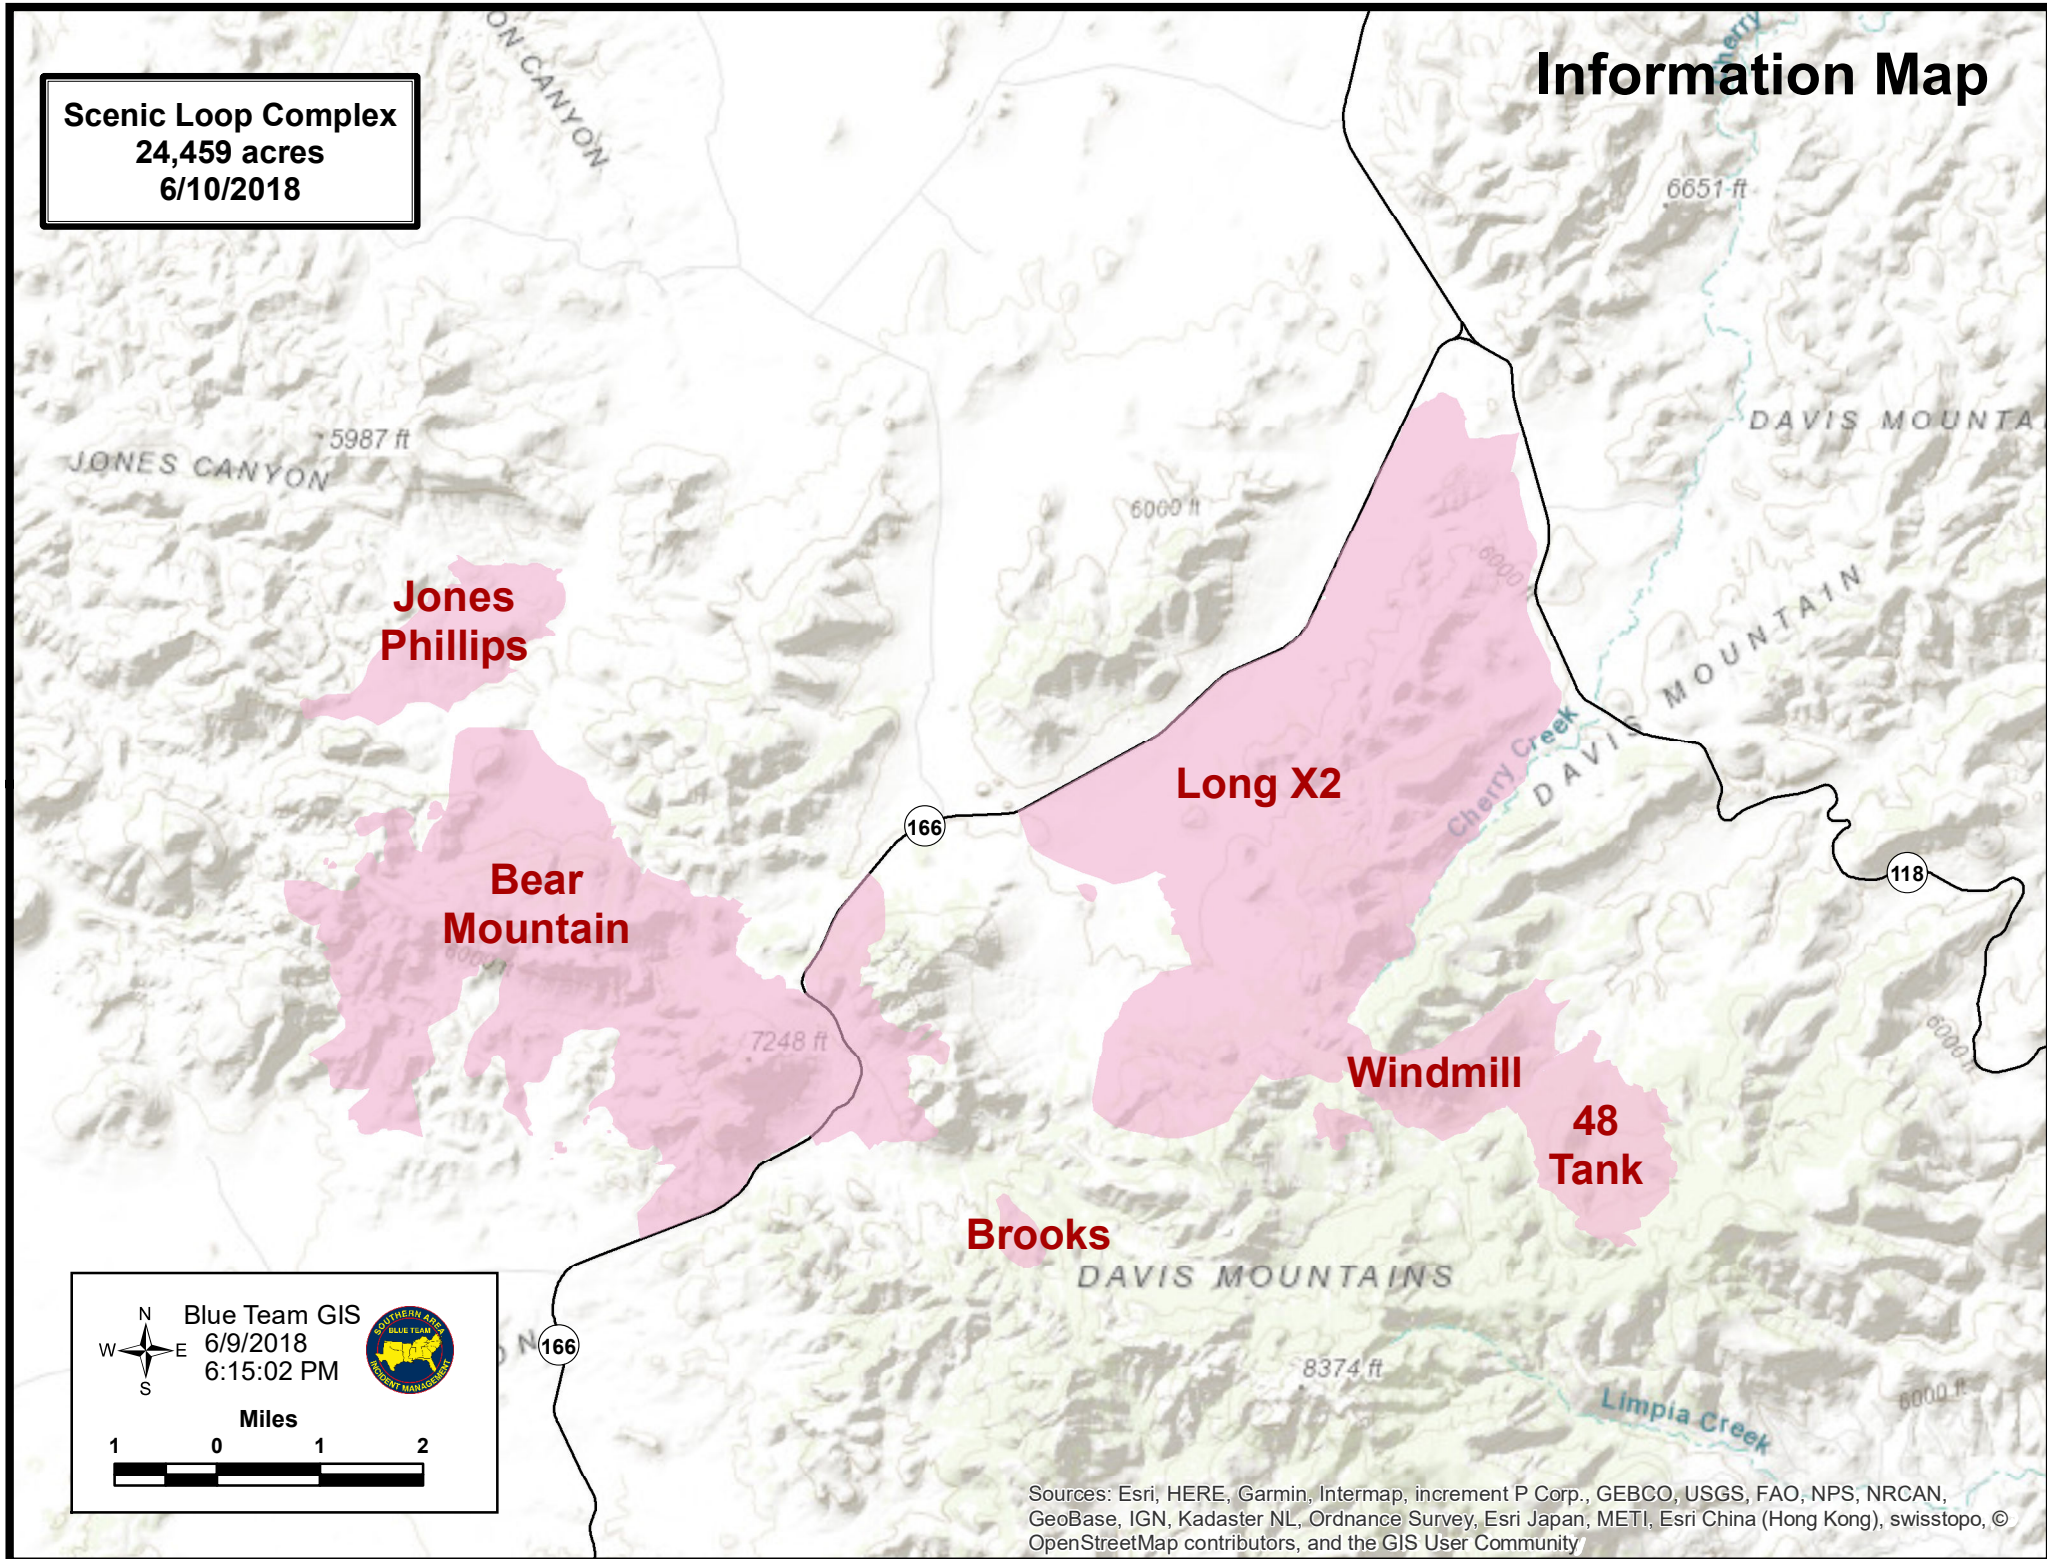

Information Map

Scenic Loop Complex
24,459 acres
6/10/2018

Blue Team GIS
6/9/2018
6:15:02 PM

Miles
1 0 1 2

Sources: Esri, HERE, Garmin, Intermap, increment P Corp., GEBCO, USGS, FAO, NPS, NRCAN, GeoBase, IGN, Kadaster NL, Ordnance Survey, Esri Japan, METI, Esri China (Hong Kong), swisstopo, © OpenStreetMap contributors, and the GIS User Community