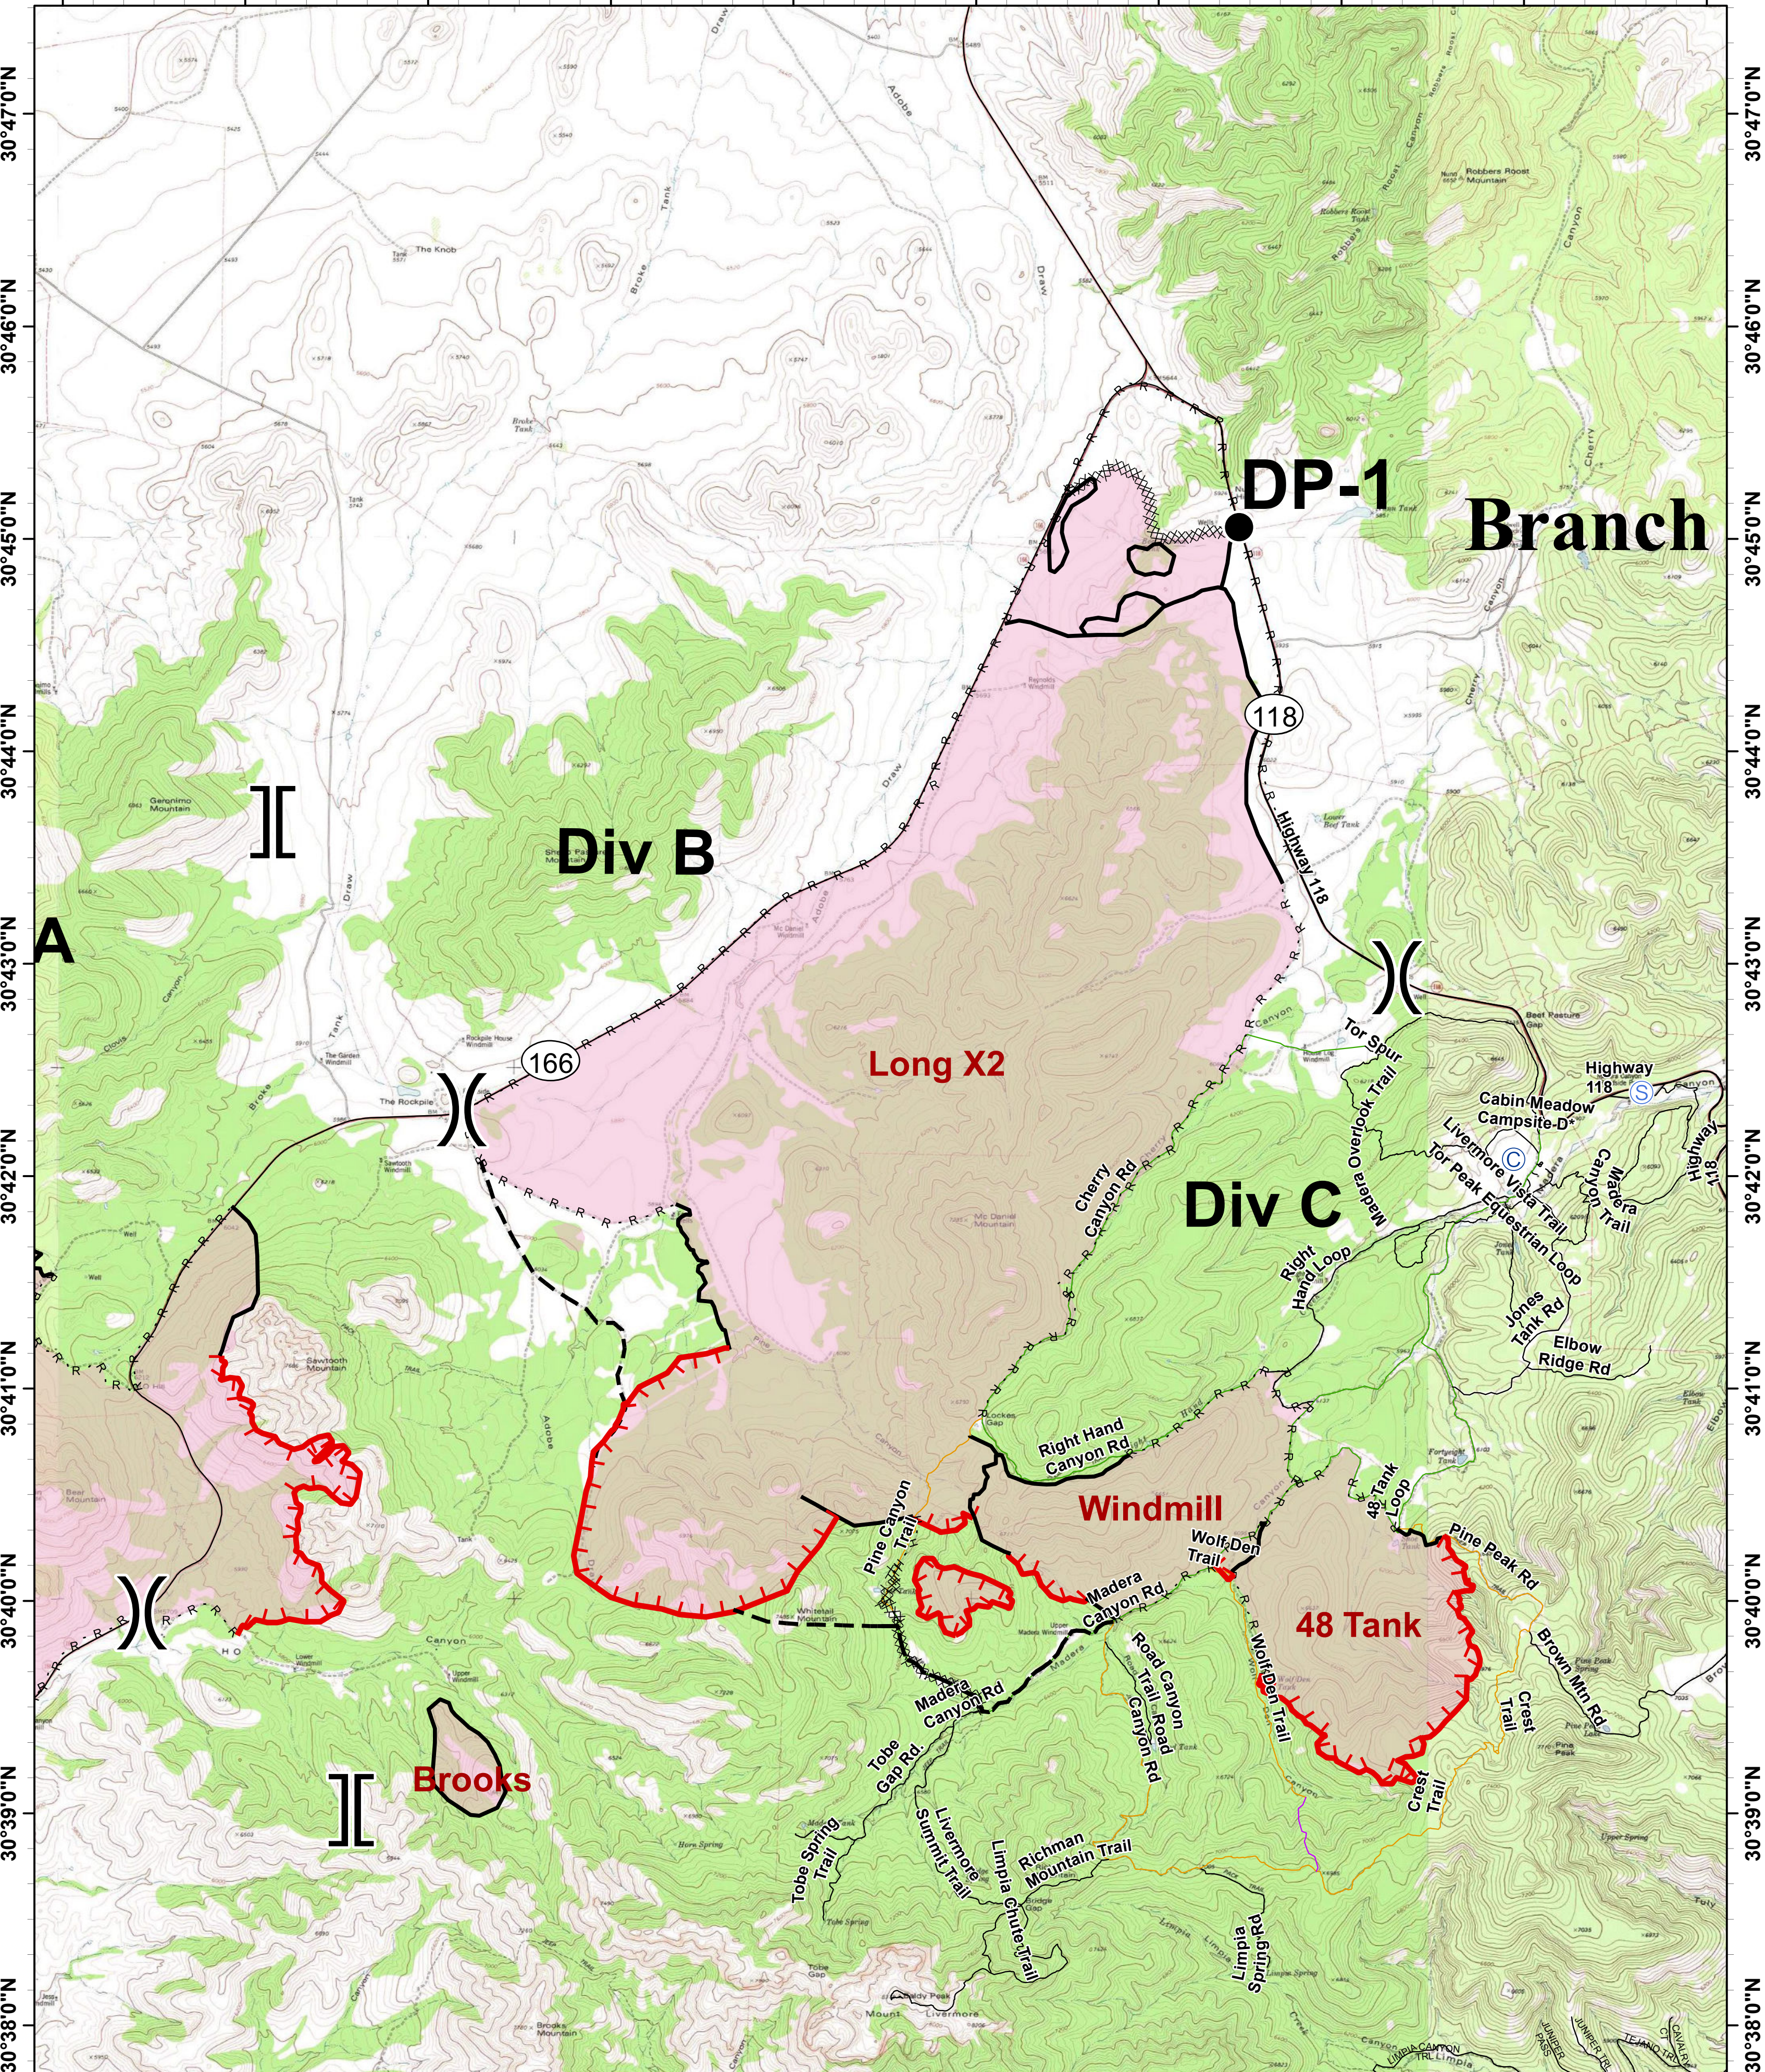

104°15'0"W 104°14'0"W 104°13'0"W 104°12'0"W 104°11'0"W 104°10'0"W 104°9'0"W 104°8'0"W 104°7'0"W 104°6'0"W

104°15'0"W 104°14'0"W 104°13'0"W 104°12'0"W 104°11'0"W 104°10'0"W 104°9'0"W 104°8'0"W 104°7'0"W 104°6'0"W

																Map Produced by Blue Team Sit Unit 2018-06-09	0 0.125 0.25 0.5 Miles	0 0.25 0.5 1 Kilometers	
															Information shown is based on the best available data at the time of map production.				

Uncontrolled Fire Edge