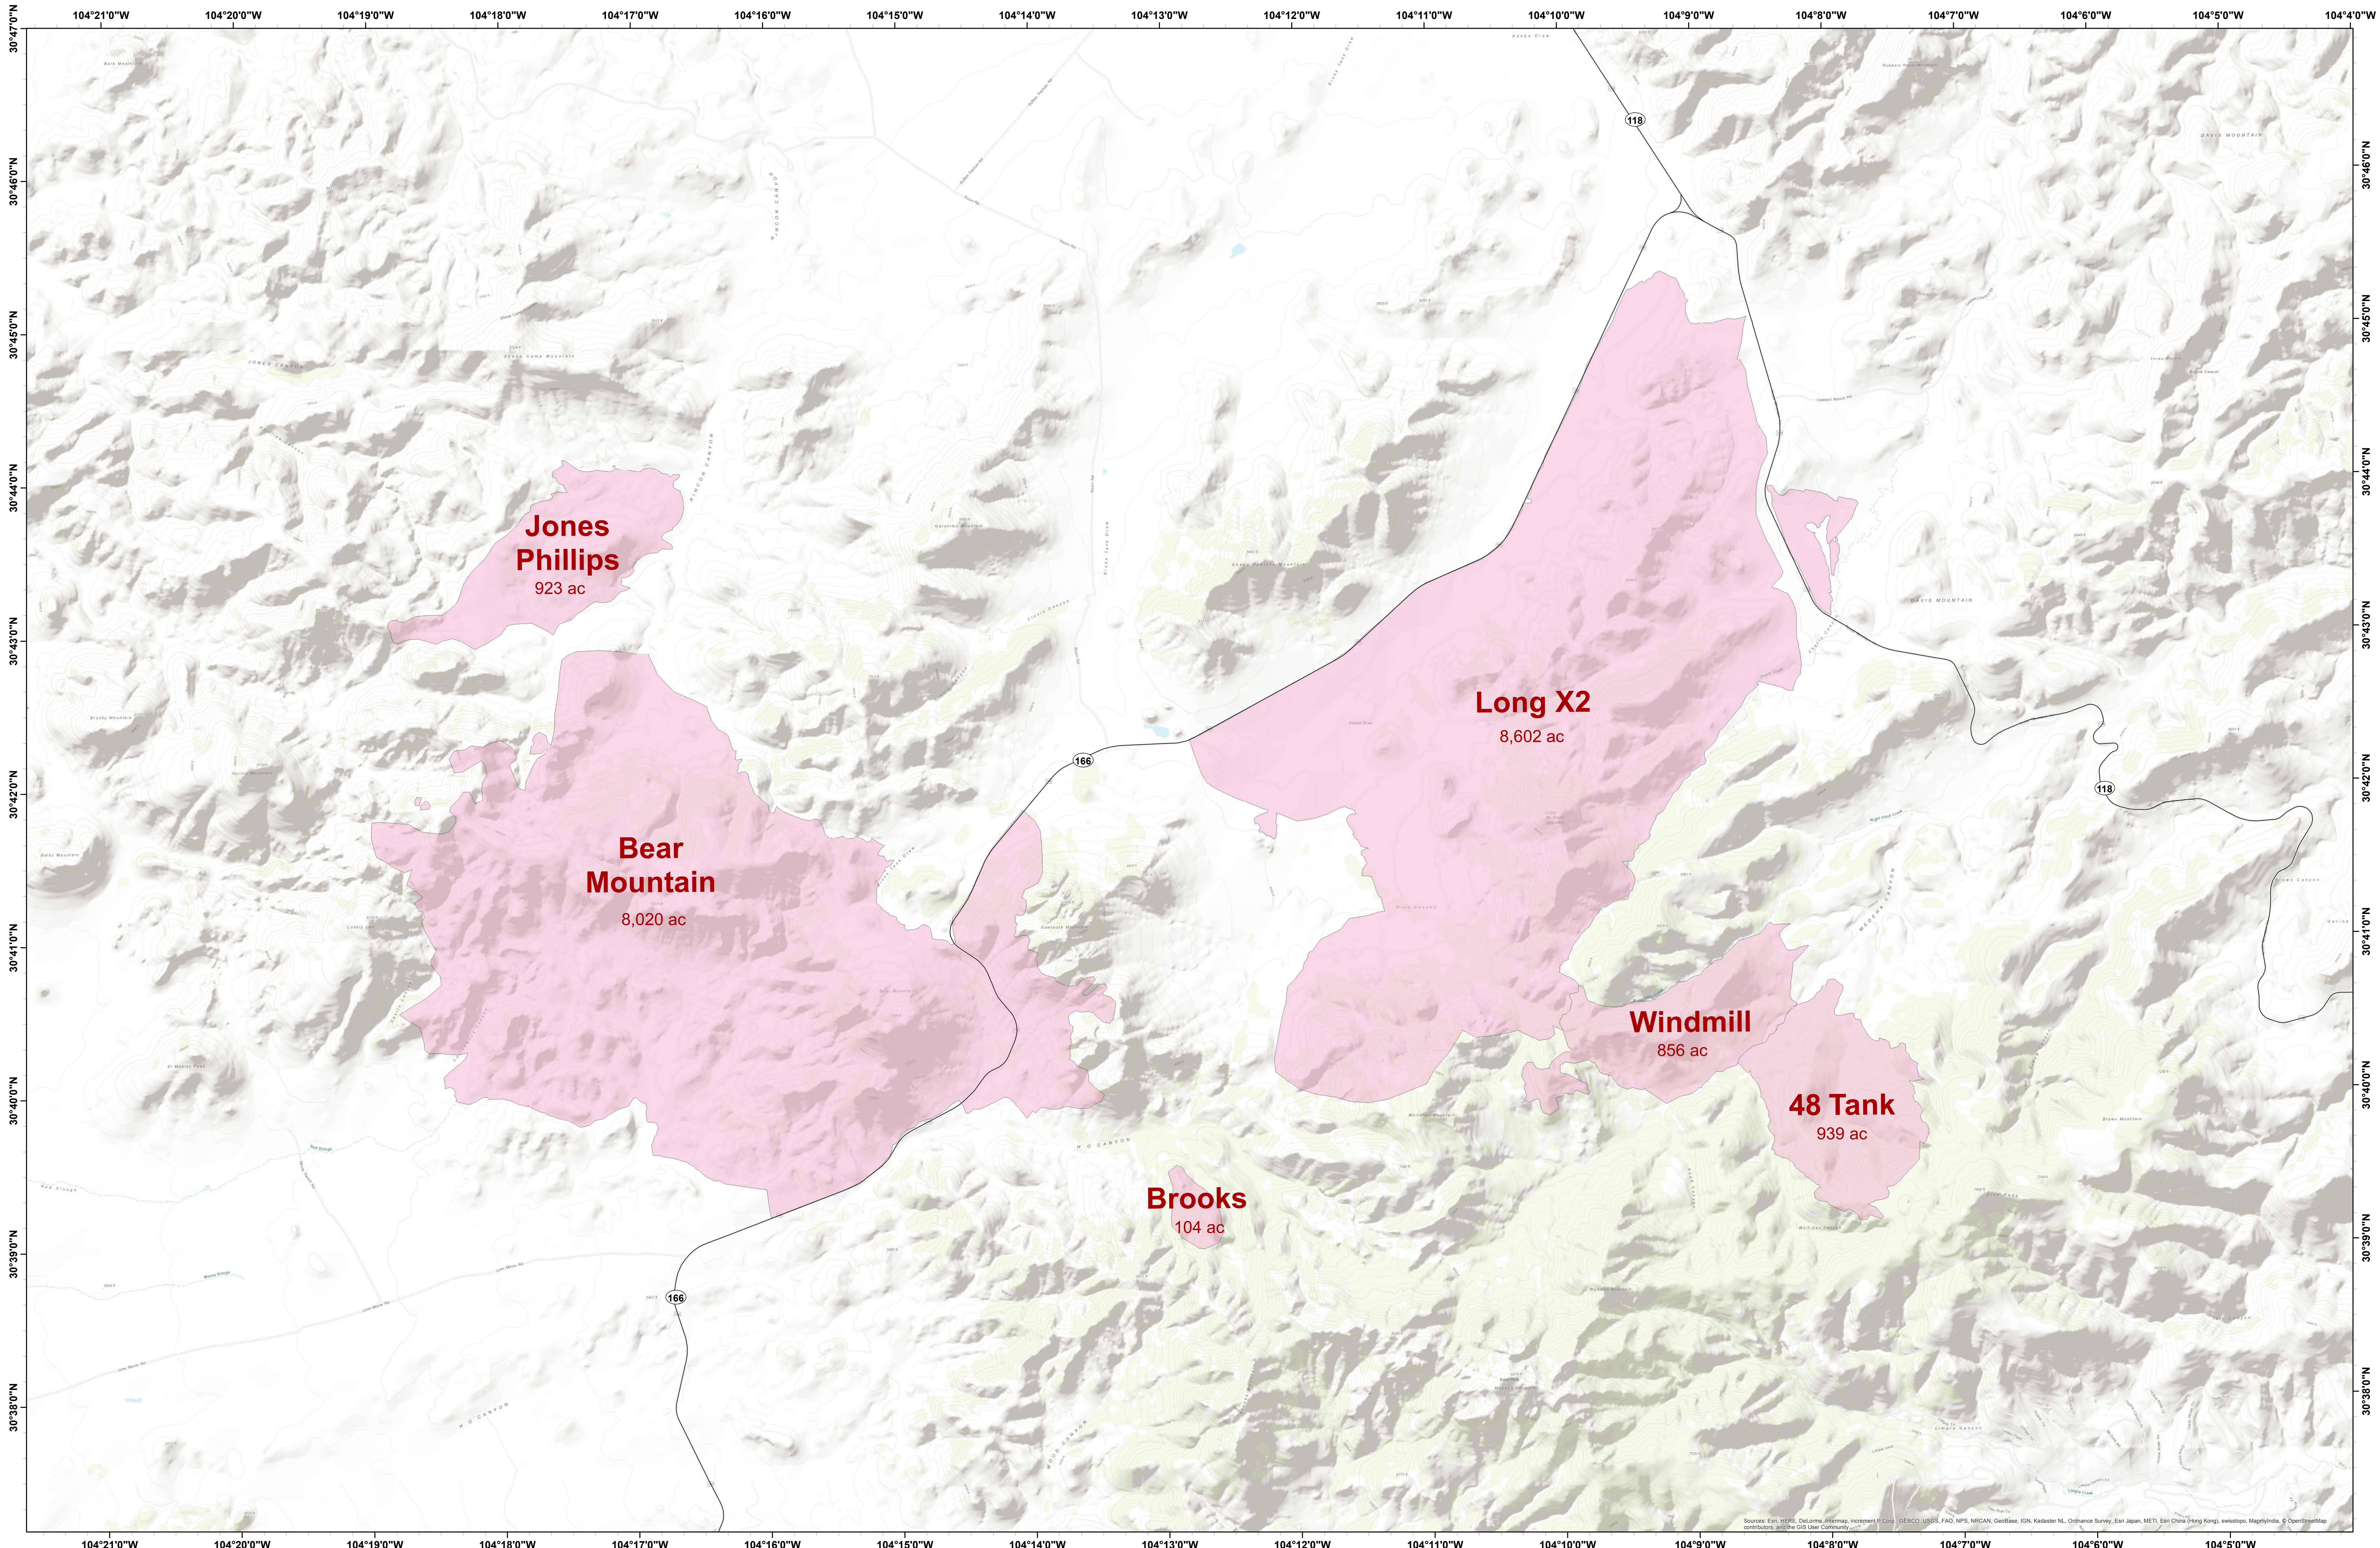

# Scenic Loop Complex

TX-TXS-180578

Approximate Acreage: 19,444

Scenic Loop Complex

Map Produced by Blue Team Sit Unit

2018-06-14