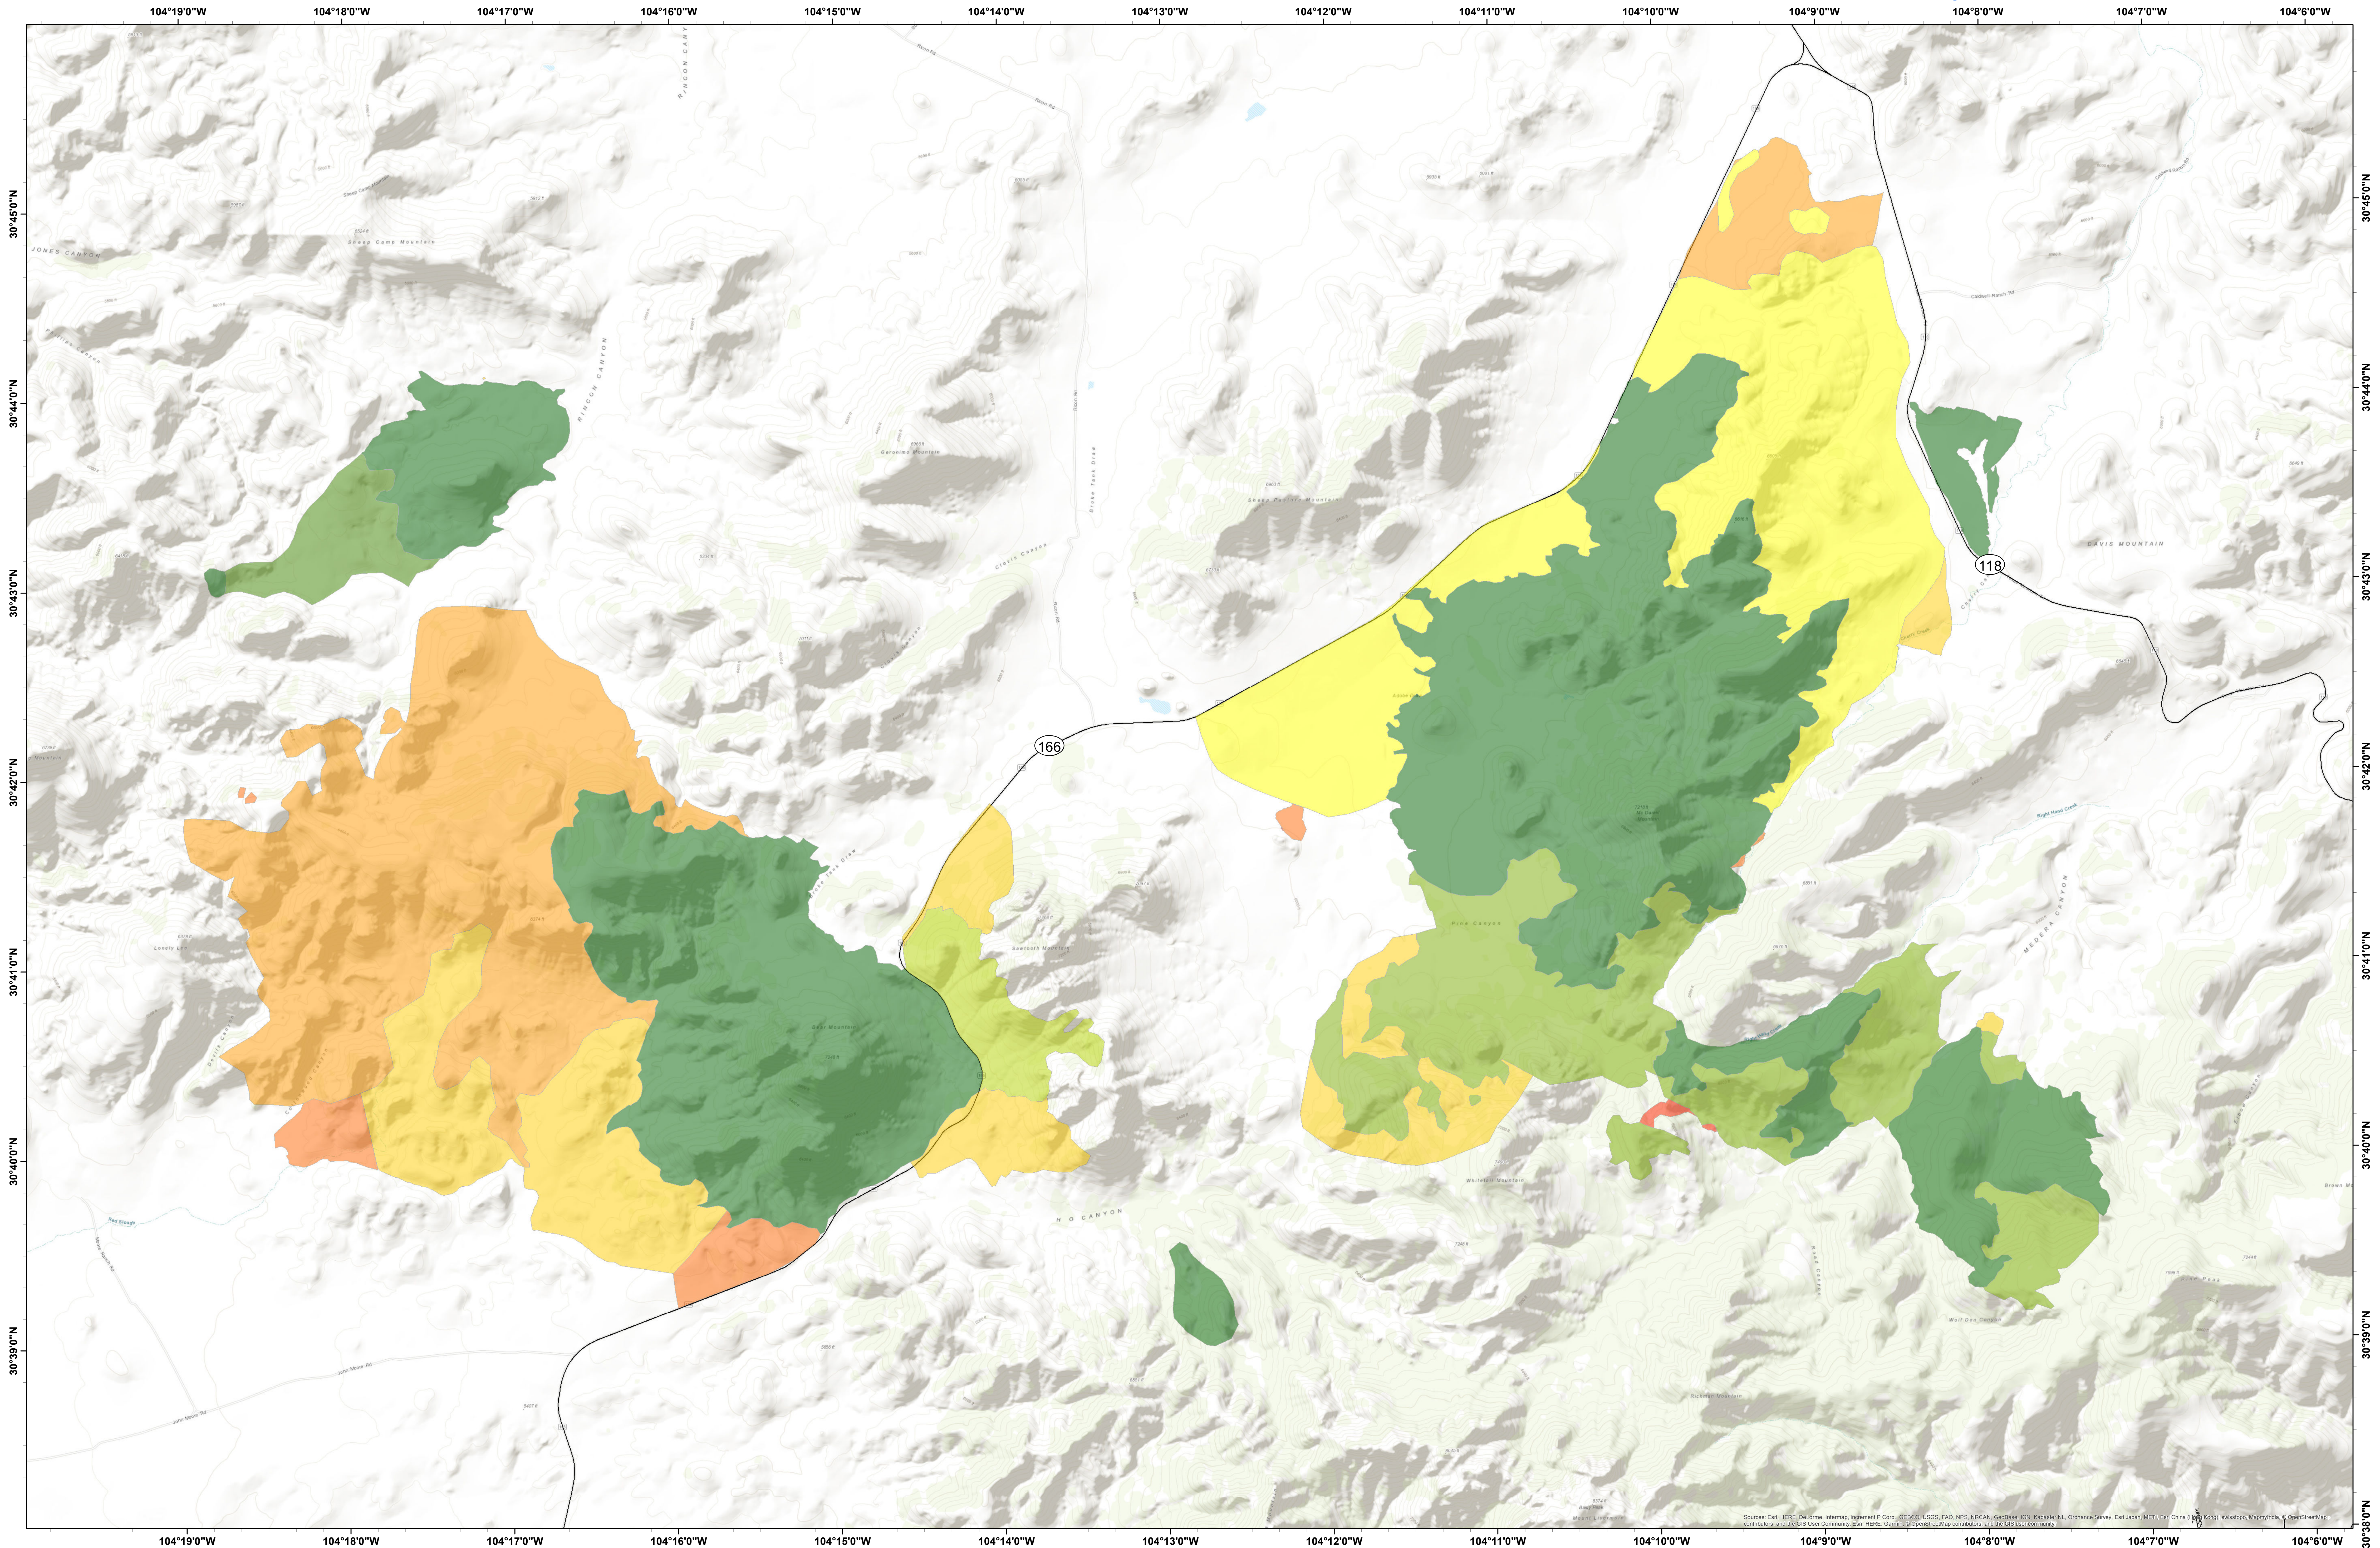

Progression Map

Scenic Loop Complex

TX-TXS-180578

6/15/2018

Approximate Acreage: 19,444 acres

Date	Area (ac)	Date	Area (ac)	Date	Area (ac)
2018-06-03	7,942 ac	2018-06-04-05	2,058 ac	2018-06-06	1,992 ac
2018-06-04	321 ac	2018-06-05	365 ac	2018-06-07	3,577 ac
		2018-06-04-06	2,857 ac	2018-06-08	315 ac
				2018-06-11	16 ac

Map Produced by Blue Team Sit Unit
2018-06-15

Information shown is based on the best available data at the time of map production.