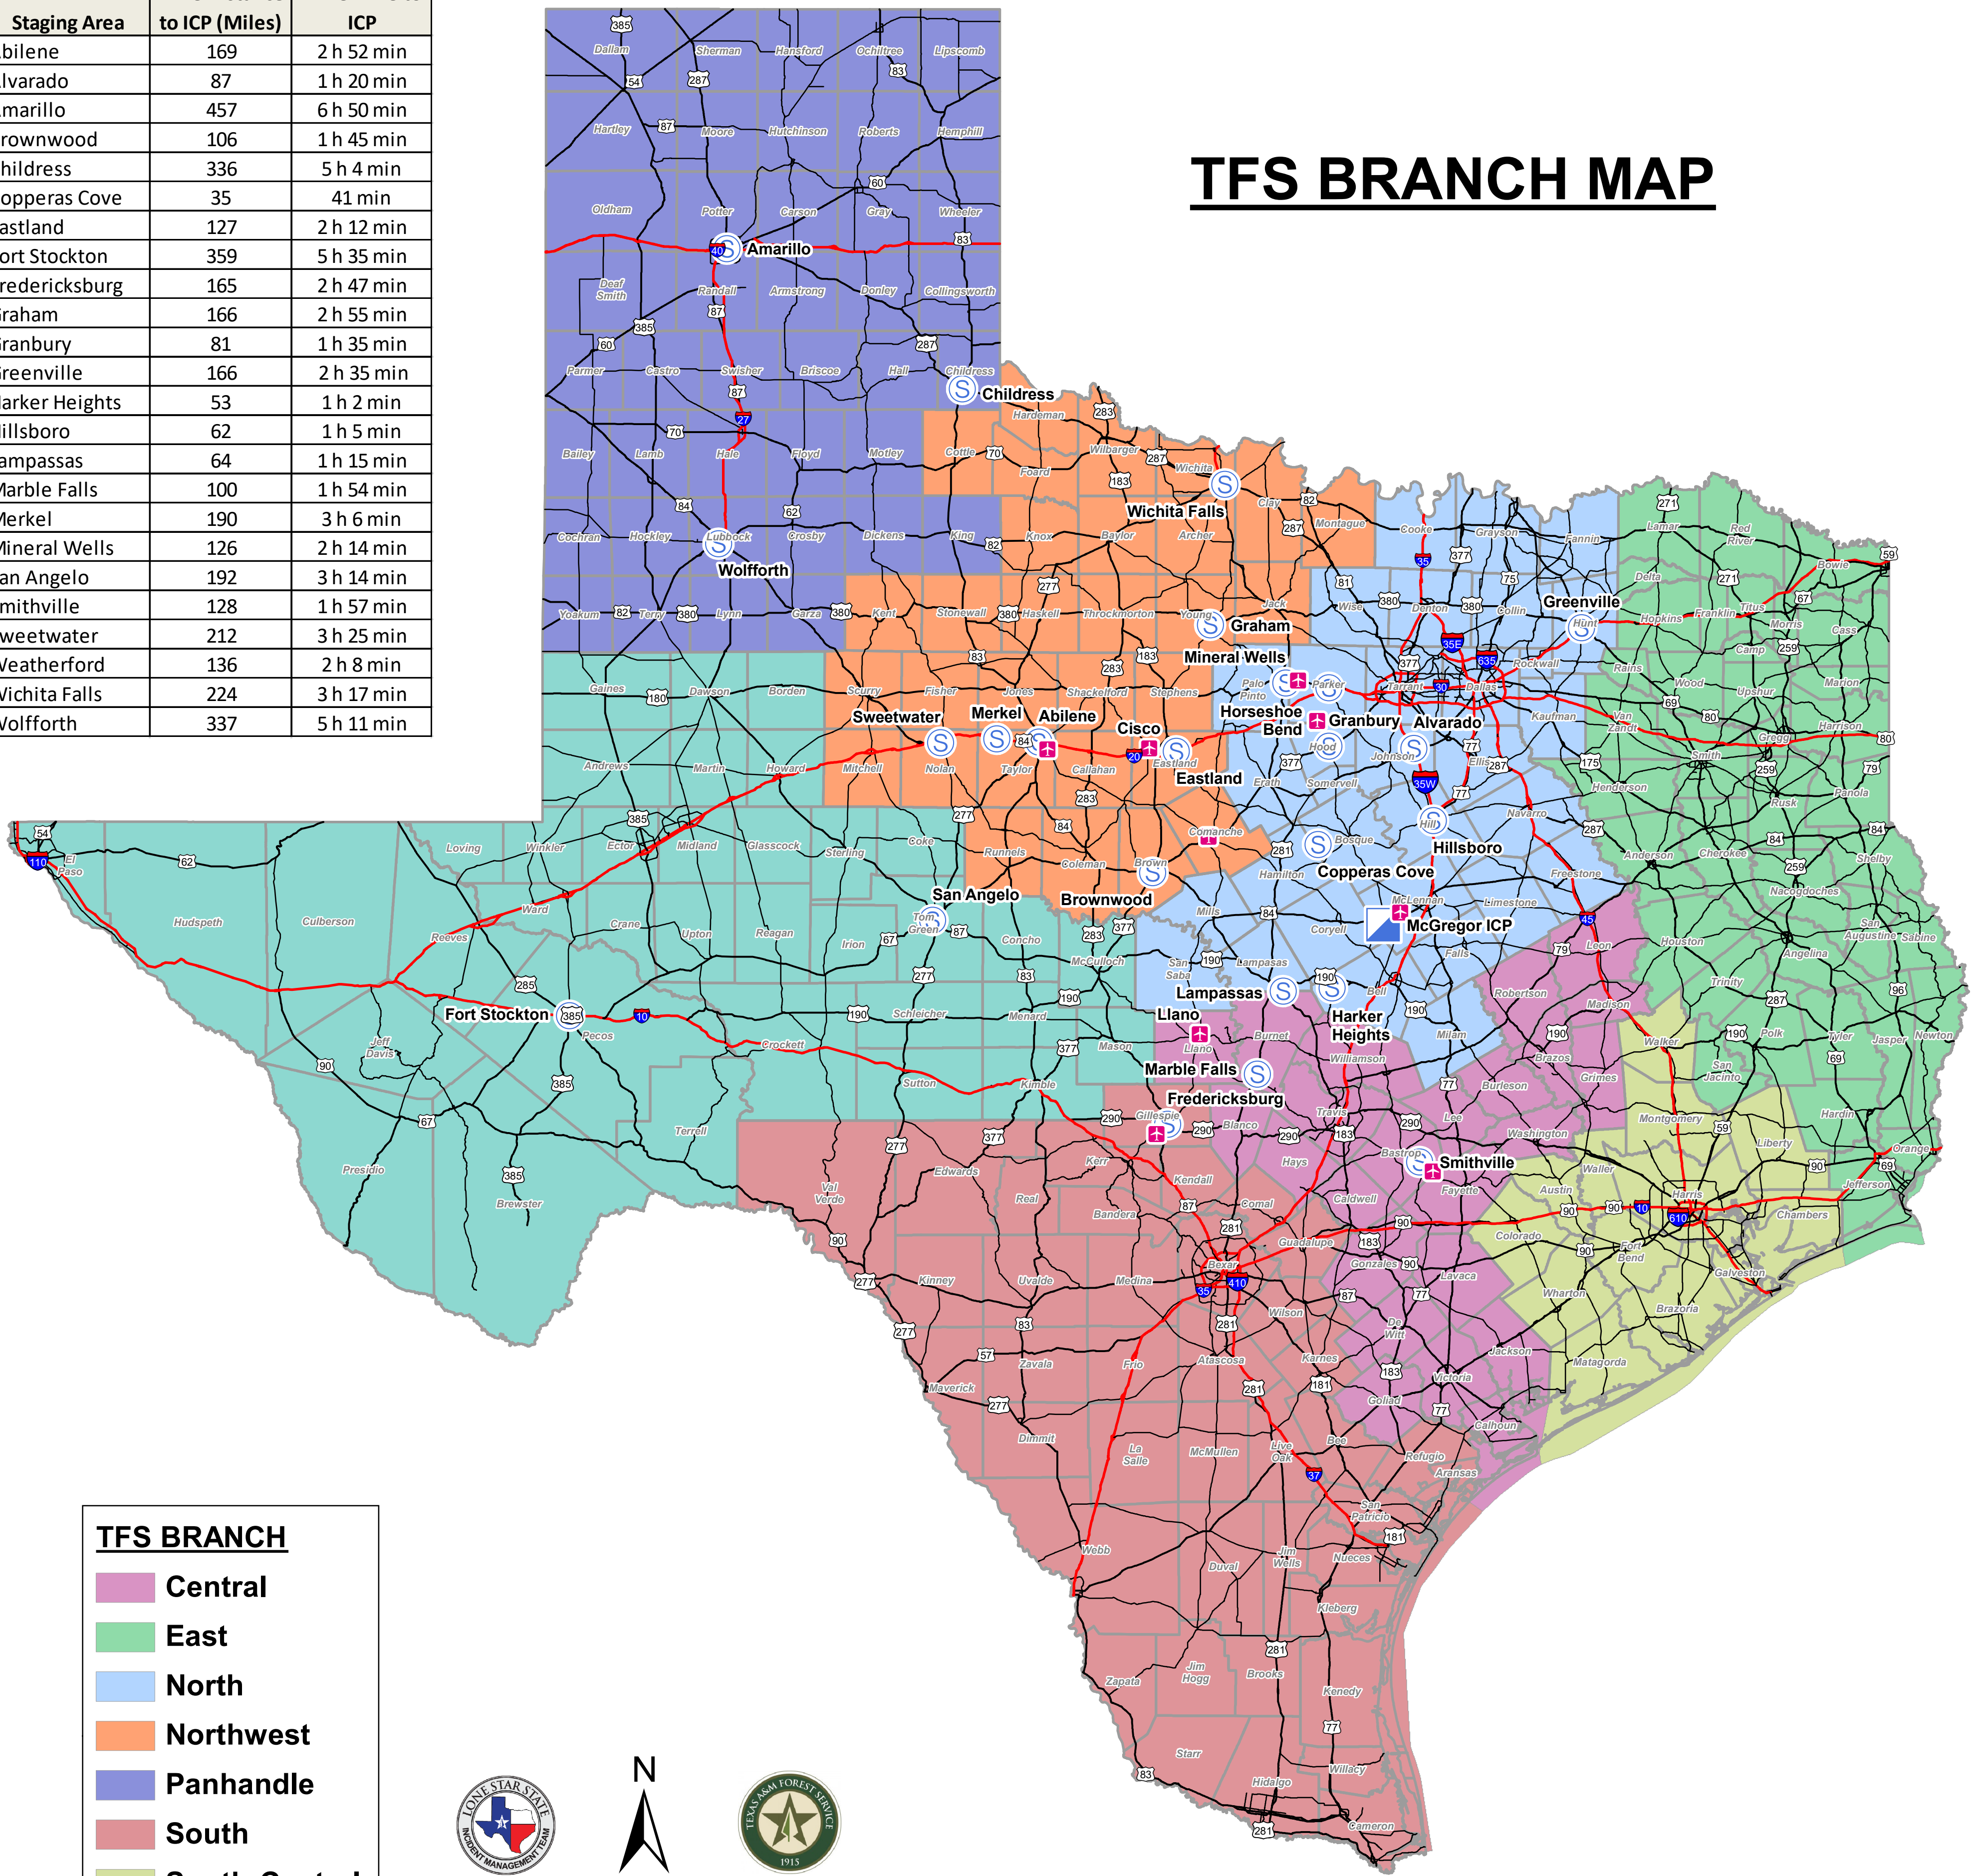

Staging Area	Drive Distance to ICP (Miles)	Drive Time to ICP
Abilene	169	2 h 52 min
Alvarado	87	1 h 20 min
Amarillo	457	6 h 50 min
Brownwood	106	1 h 45 min
Childress	336	5 h 4 min
Copperas Cove	35	41 min
Eastland	127	2 h 12 min
Fort Stockton	359	5 h 35 min
Fredericksburg	165	2 h 47 min
Graham	166	2 h 55 min
Granbury	81	1 h 35 min
Greenville	166	2 h 35 min
Harker Heights	53	1 h 2 min
Hillsboro	62	1 h 5 min
Lampassas	64	1 h 15 min
Marble Falls	100	1 h 54 min
Merkel	190	3 h 6 min
Mineral Wells	126	2 h 14 min
San Angelo	192	3 h 14 min
Smithville	128	1 h 57 min
Sweetwater	212	3 h 25 min
Weatherford	136	2 h 8 min
Wichita Falls	224	3 h 17 min
Wolforth	337	5 h 11 min

TFS BRANCH MAP

TFS BRANCH

- Central
- East
- North
- Northwest
- Panhandle
- South
- South-Central
- West

0 55 110 220

Miles