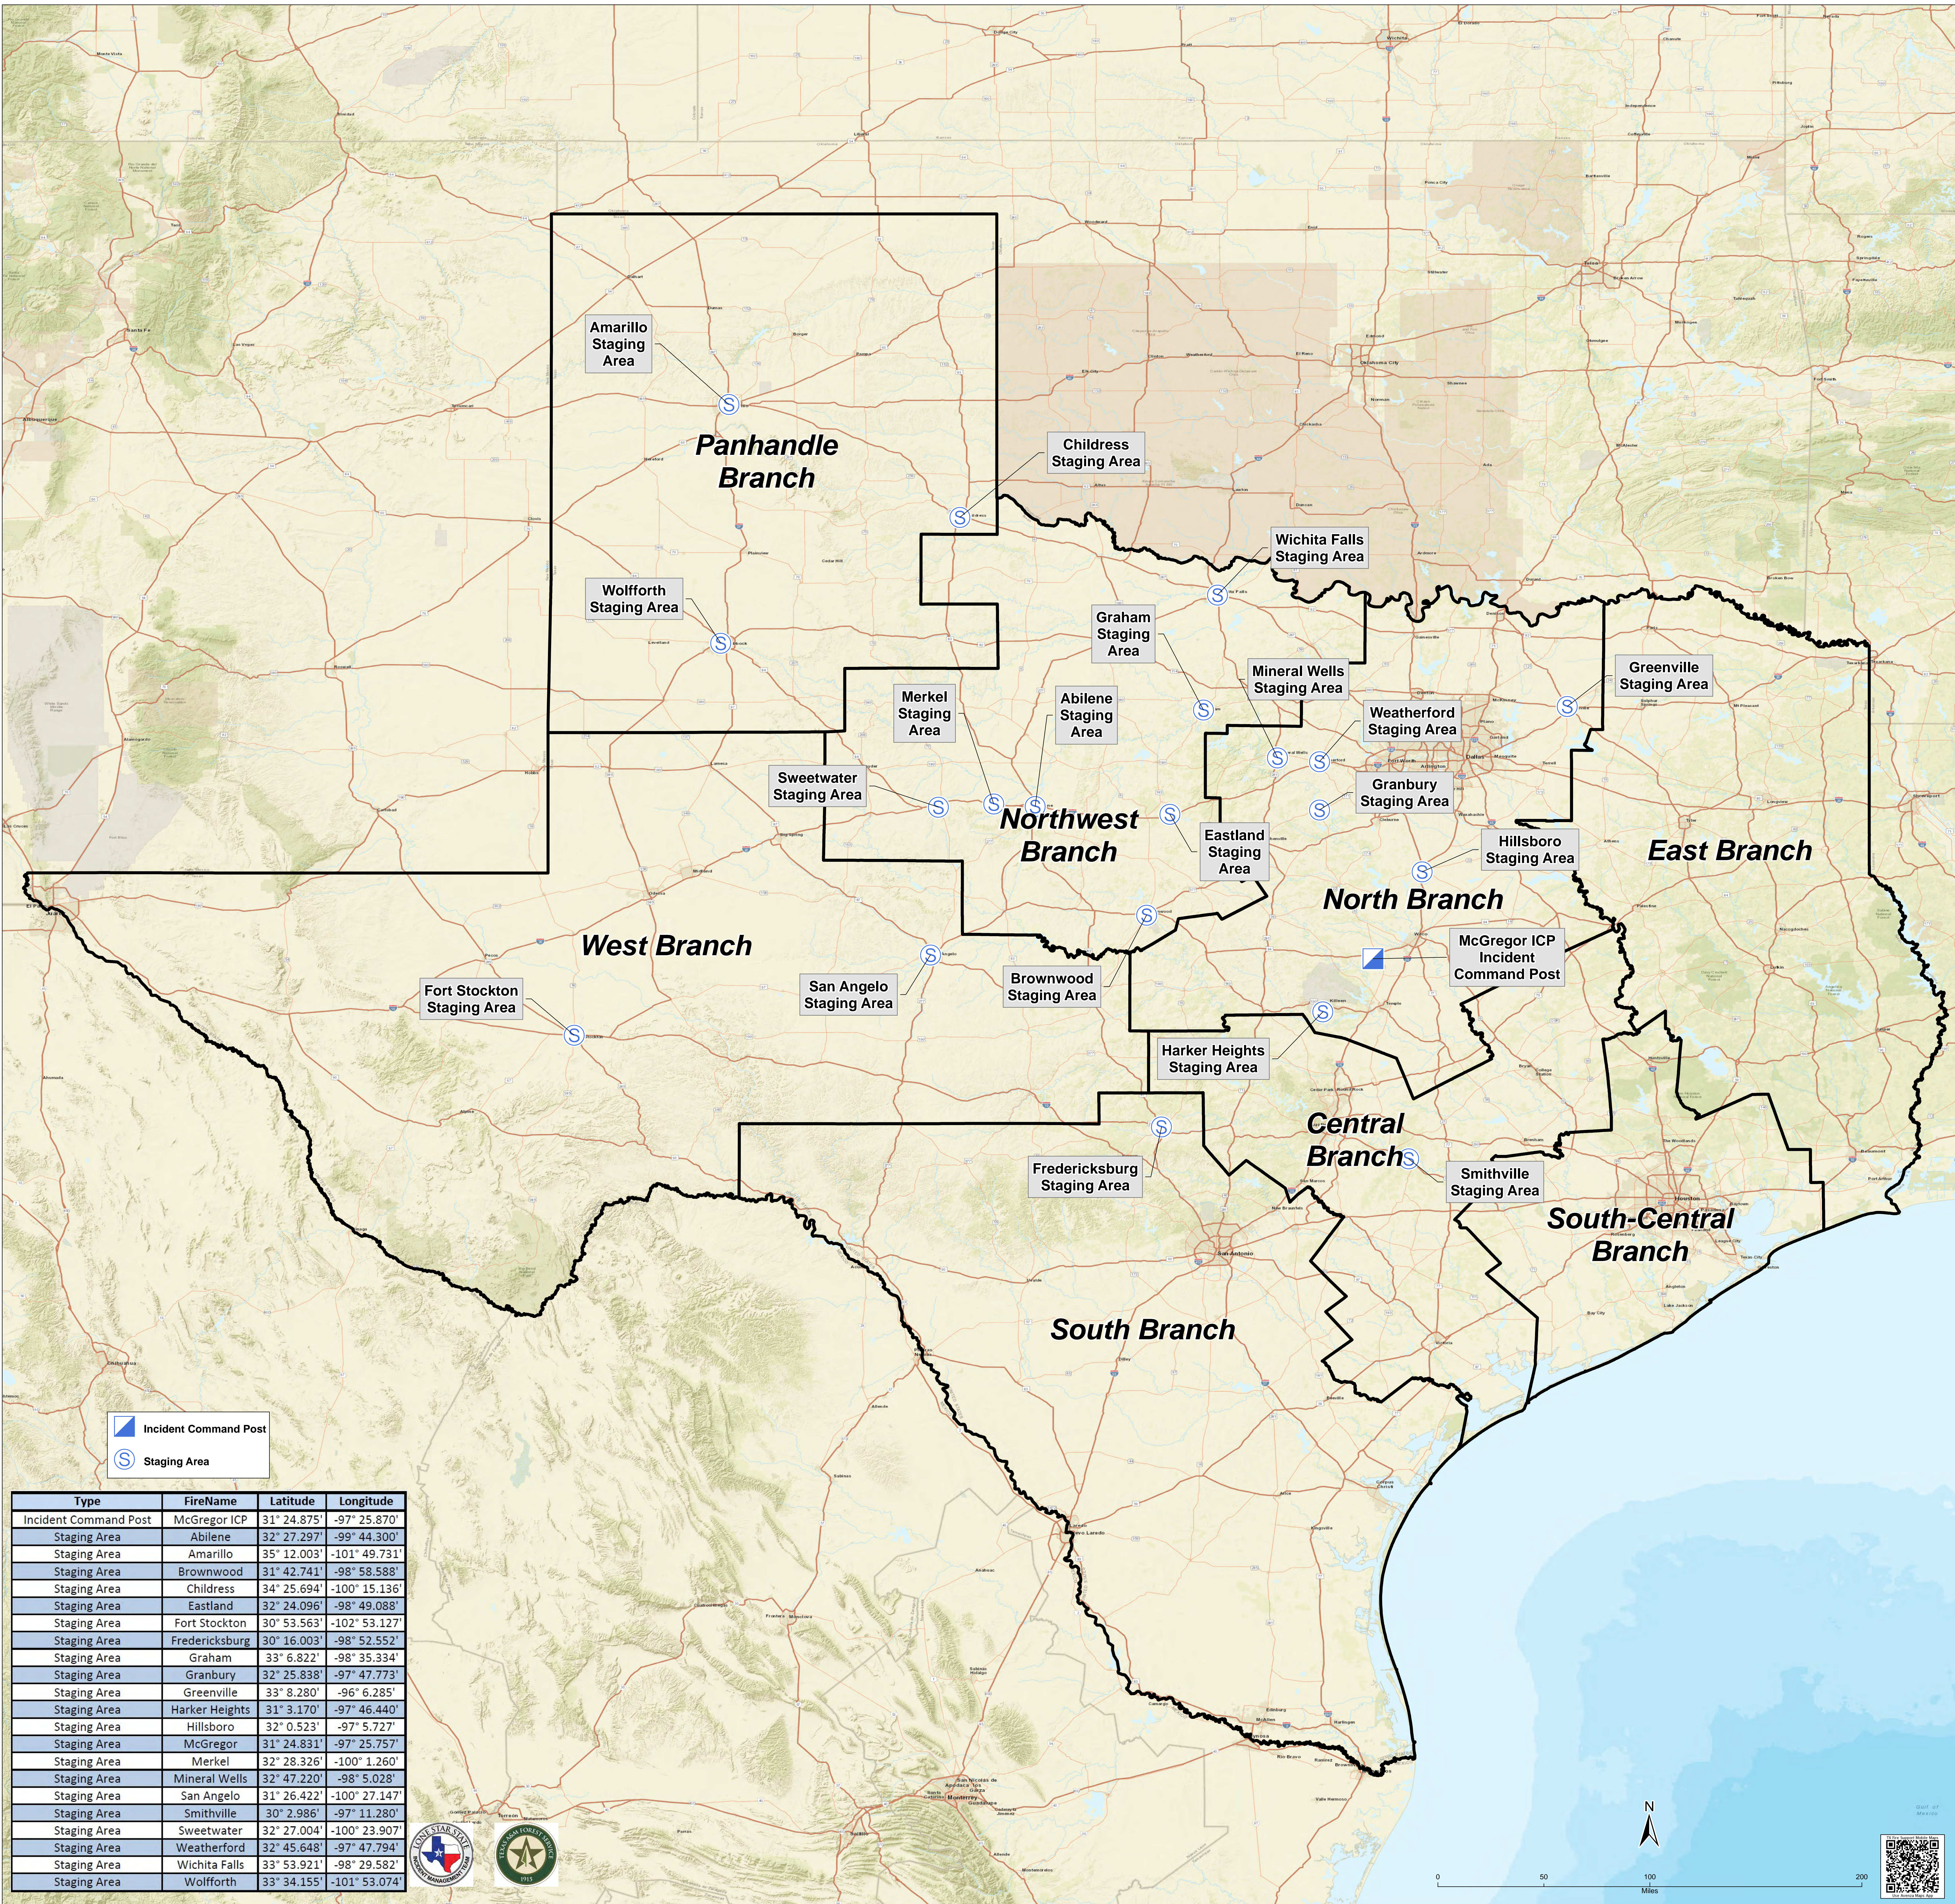

# Texas Wildfire Support 2018 Staging Areas

 Incident Command Post  
 Staging Area

Type	FireName	Latitude	Longitude
Incident Command Post	McGregor ICP	31° 24.875'	-97° 25.870'
Staging Area	Abilene	32° 27.297'	-99° 44.300'
Staging Area	Amarillo	35° 12.003'	-101° 49.731'
Staging Area	Brownwood	31° 42.741'	-98° 58.588'
Staging Area	Childress	34° 25.694'	-100° 15.136'
Staging Area	Eastland	32° 24.096'	-98° 49.088'
Staging Area	Fort Stockton	30° 53.563'	-102° 53.127'
Staging Area	Fredericksburg	30° 16.003'	-98° 52.552'
Staging Area	Graham	33° 6.822'	-98° 35.334'
Staging Area	Granbury	32° 25.838'	-97° 47.773'
Staging Area	Greenville	33° 8.280'	-96° 6.285'
Staging Area	Harker Heights	31° 3.170'	-97° 46.440'
Staging Area	Hillsboro	32° 0.523'	-97° 5.727'
Staging Area	McGregor	31° 24.831'	-97° 25.757'
Staging Area	Merkel	32° 28.326'	-100° 1.260'
Staging Area	Mineral Wells	32° 47.220'	-98° 5.028'
Staging Area	San Angelo	31° 26.422'	-100° 27.147'
Staging Area	Smithville	30° 2.986'	-97° 11.280'
Staging Area	Sweetwater	32° 27.004'	-100° 23.907'
Staging Area	Weatherford	32° 45.648'	-97° 47.794'
Staging Area	Wichita Falls	33° 53.921'	-98° 29.582'
Staging Area	Wolfforth	33° 34.155'	-101° 53.074'