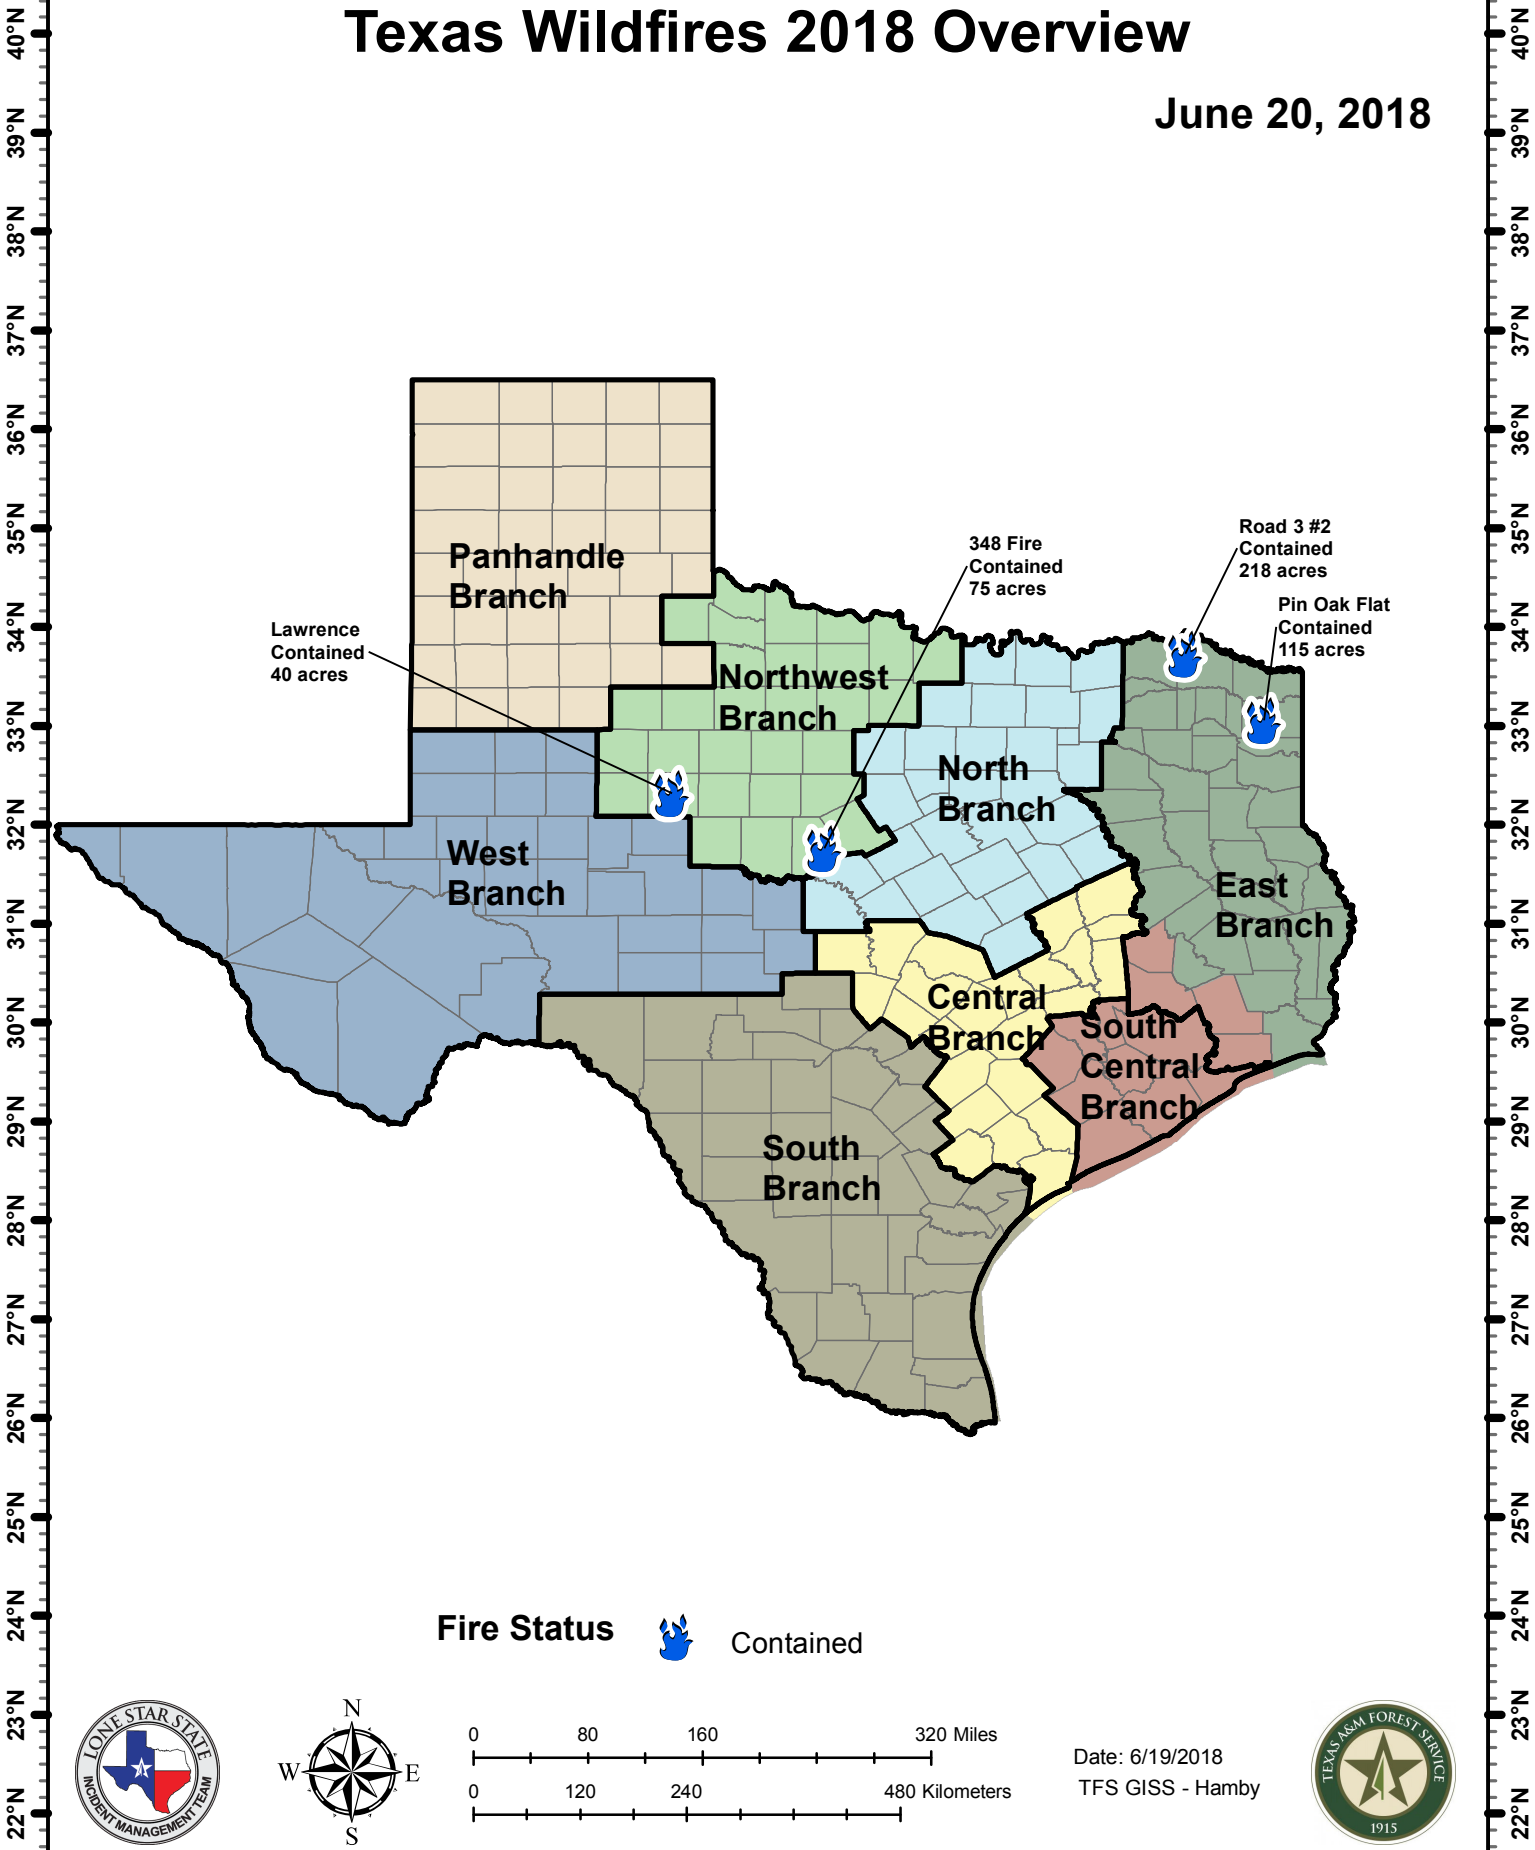

106°W 105°W 104°W 103°W 102°W 101°W 100°W 99°W 98°W 97°W 96°W 95°W 94°W 93°W

# Texas Wildfires 2018 Overview

June 20, 2018

Lawrence  
Contained  
40 acres

348 Fire  
Contained  
75 acres

Road 3 #2  
Contained  
218 acres

Pin Oak Flat  
Contained  
115 acres

Fire Status  Contained

Date: 6/19/2018  
TFS GISS - Hamby