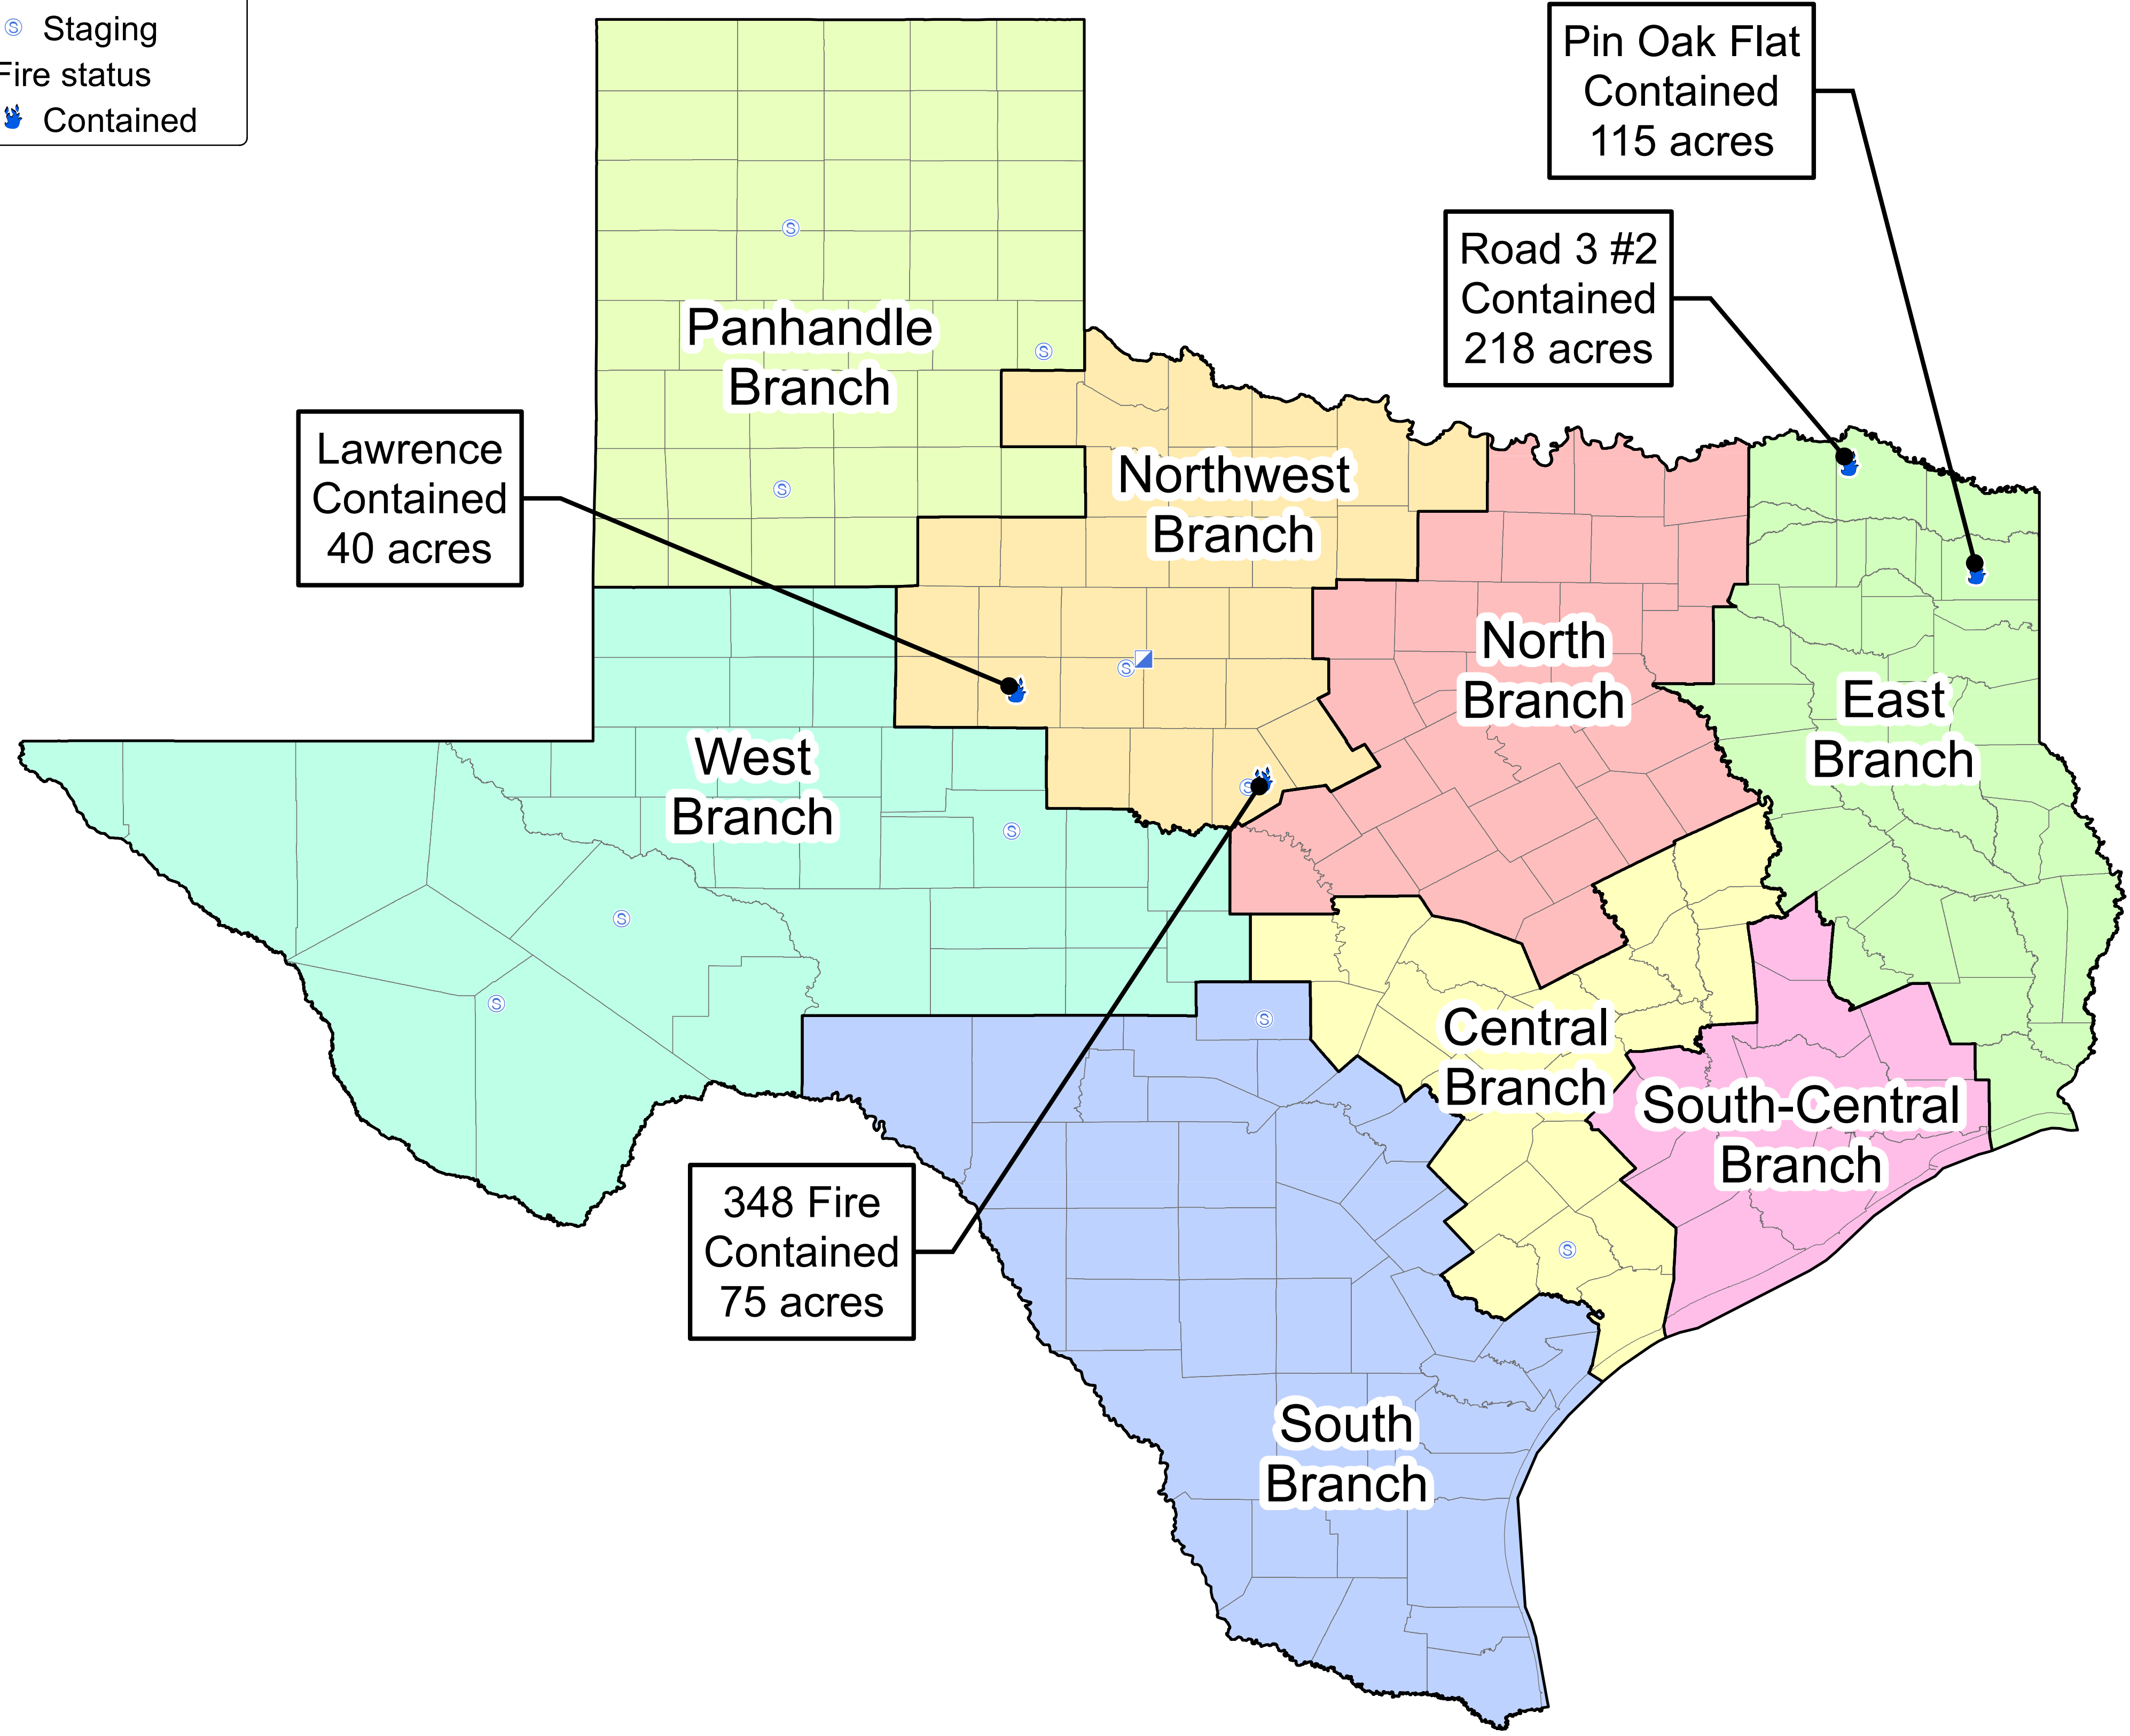

**Briefing Map**  
 Uncontrolled Fires  
 TX-TXS-18902  
 21 June 2018

- ▣ ICP
- ⊙ Staging
- Fire status
- 🔥 Contained

Date: 20-Jun-2018 @ 09:01  
 TFS GISS - Hamby