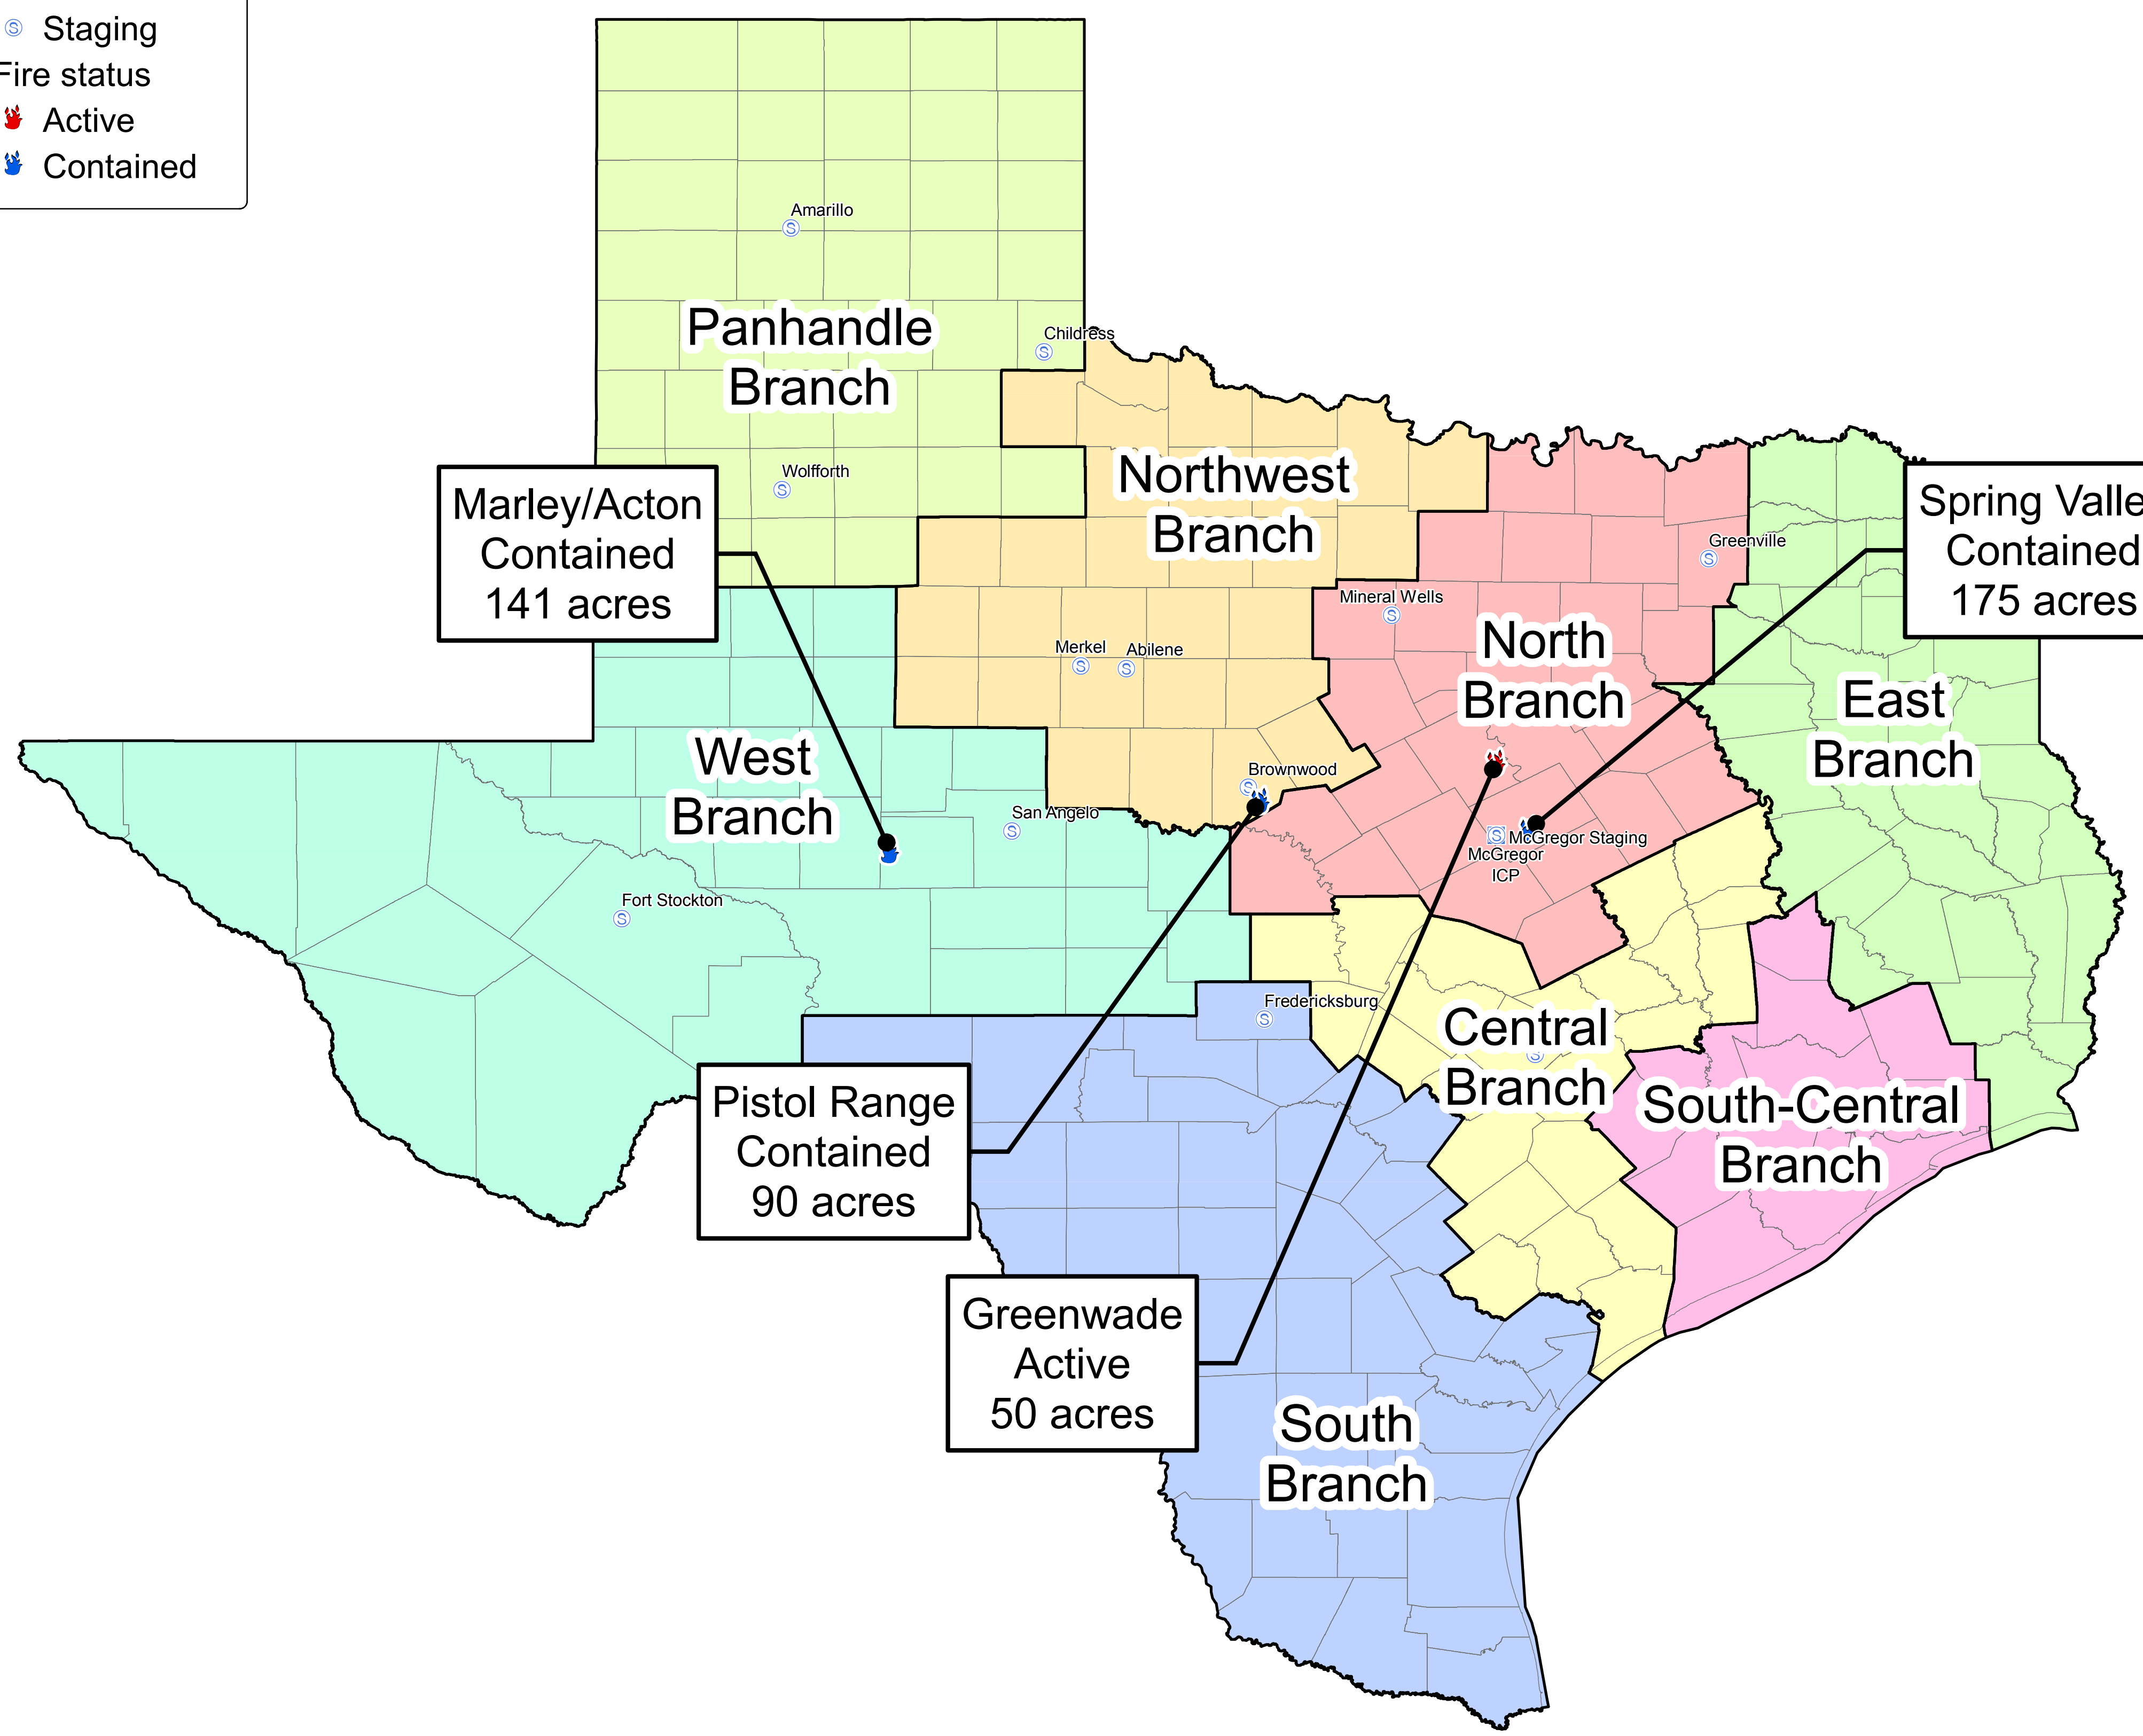

**Briefing Map**  
 Uncontrolled Fires  
 TX-TXS-18902  
 24 June 2018

- ▣ ICP
- ⊙ Staging
- Fire status
- 🔥 Active
- 🔵 Contained

cBeyerhelm - GISS  
 23-Jun-2018 @ 15:52