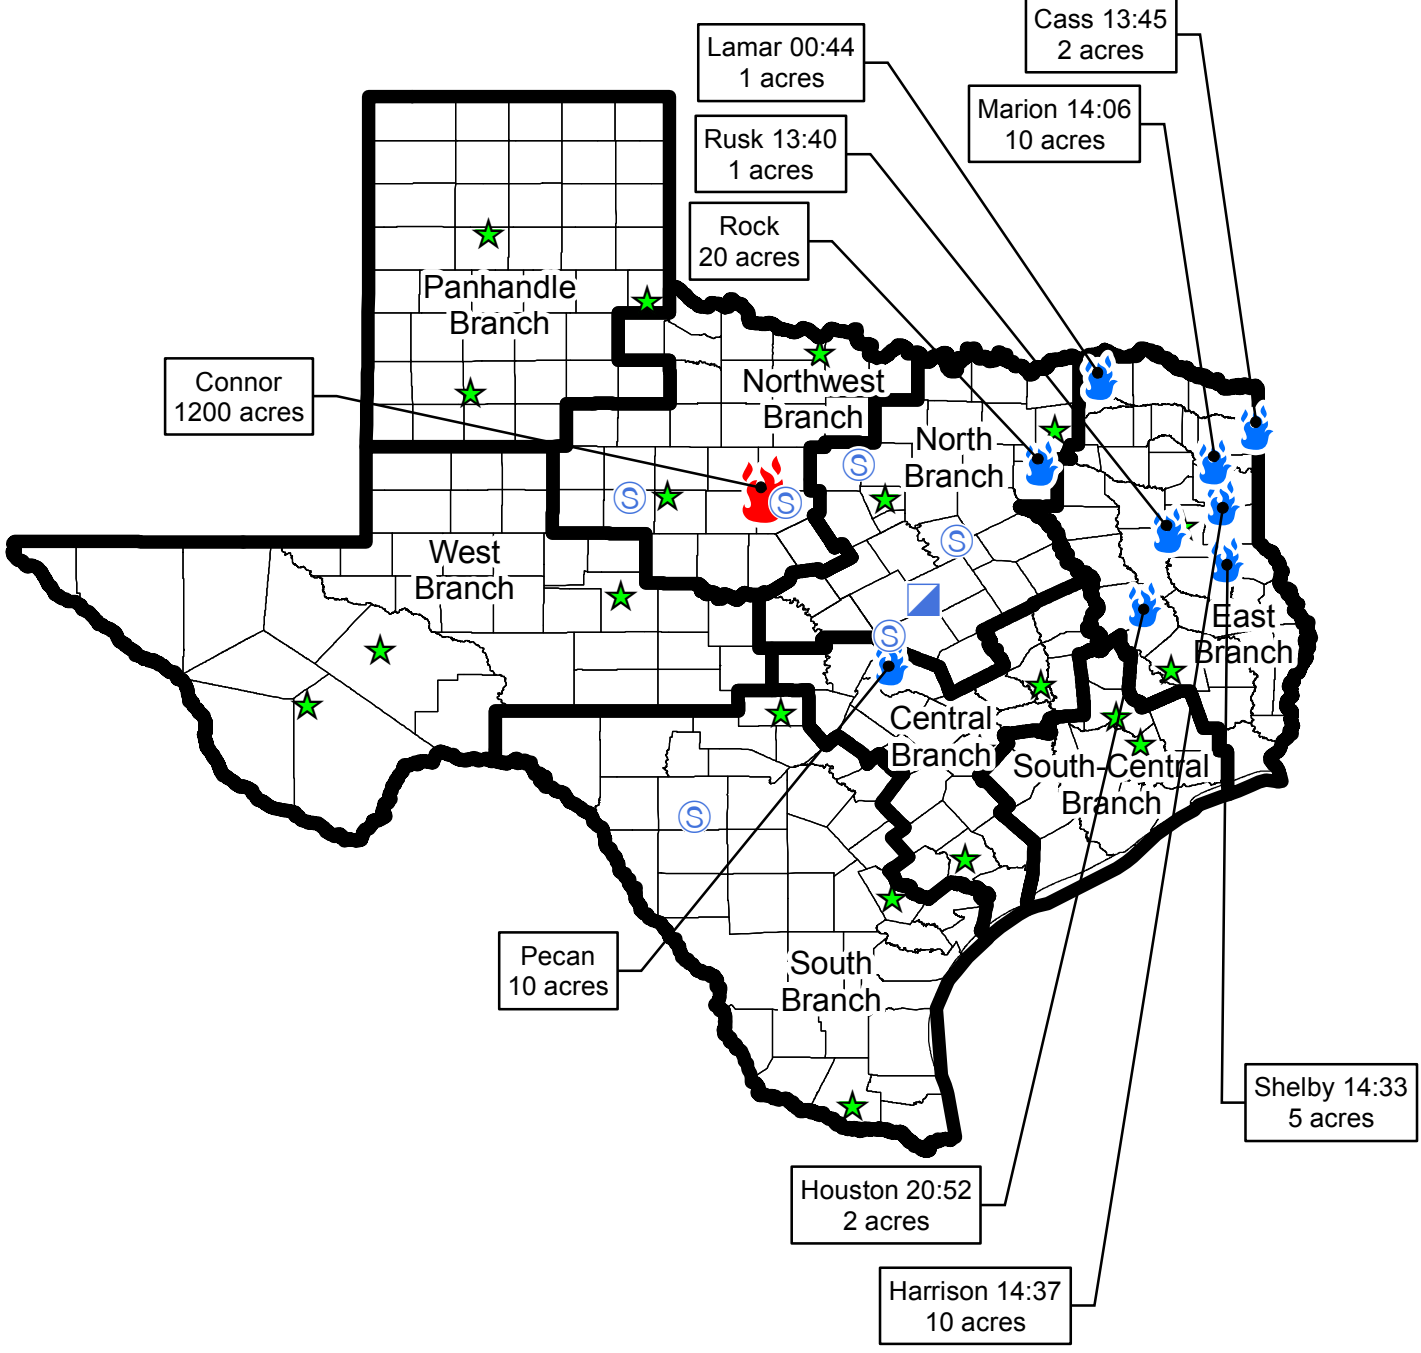

106°W 105°W 104°W 103°W 102°W 101°W 100°W 99°W 98°W 97°W 96°W 95°W 94°W 93°W

**IAP Map**  
Texas Fire Support  
TX-TXS-18902  
30 June 2018

**Legend**

	Active		TFS Branch office
	Holdover		ICP
			Staging

cBeyerhelm - GISS  
29-Jun-2018 @ 17:07

106°W 105°W 104°W 103°W 102°W 101°W 100°W 99°W 98°W 97°W 96°W 95°W 94°W 93°W