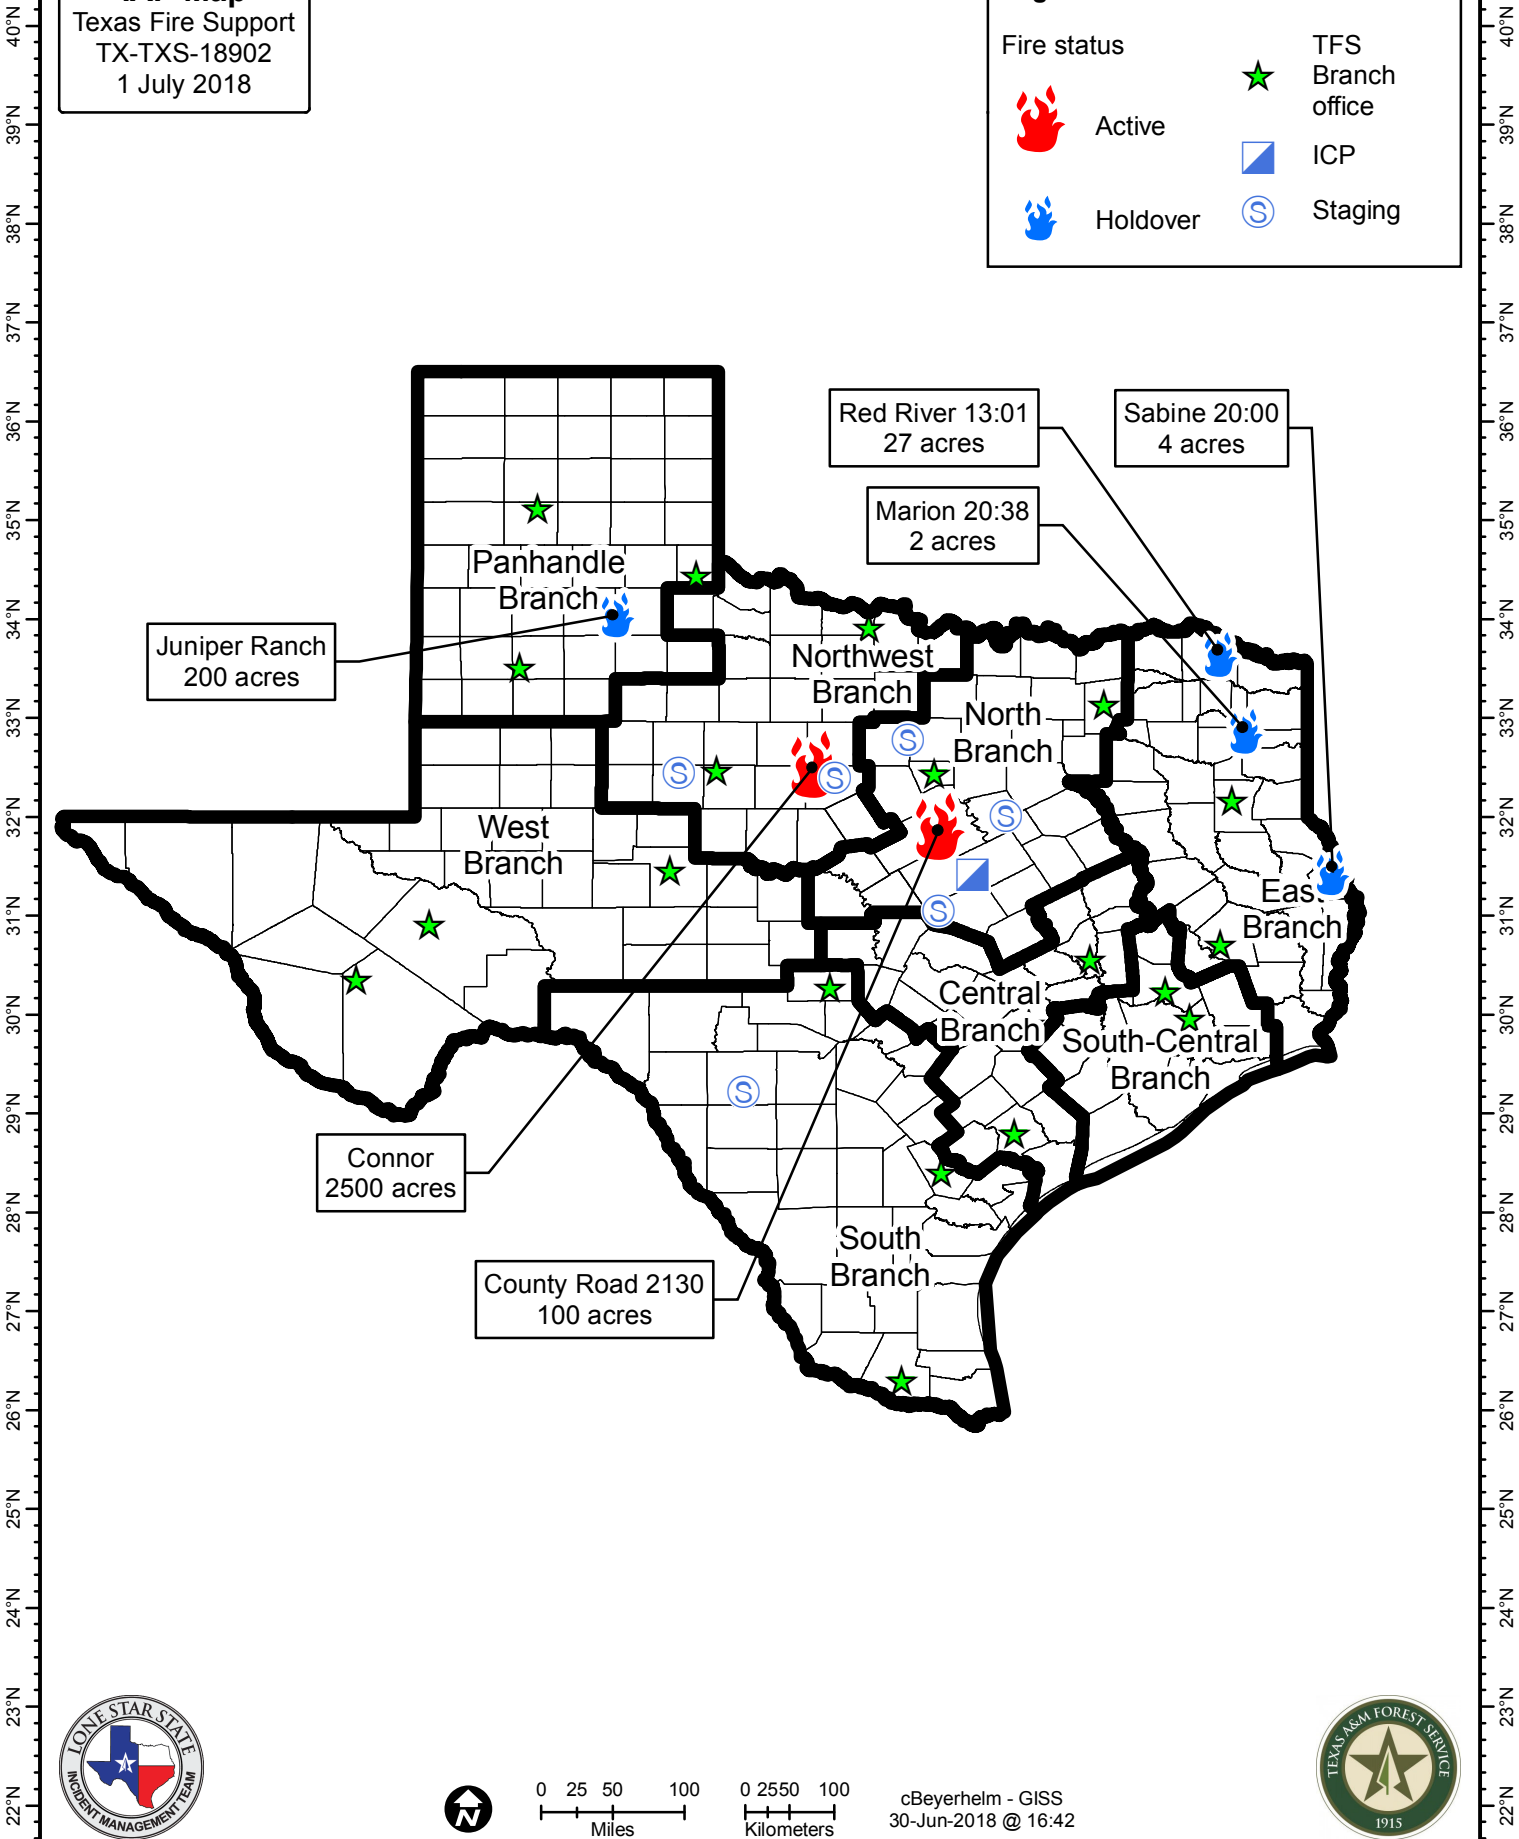

106°W 105°W 104°W 103°W 102°W 101°W 100°W 99°W 98°W 97°W 96°W 95°W 94°W 93°W

IAP Map
Texas Fire Support
TX-TXS-18902
1 July 2018

Legend

	Active		TFS Branch office
	Holdover		ICP
			Staging

0 25 50 100
Miles

0 25 50 100
Kilometers

cBeyerhelm - GISS
30-Jun-2018 @ 16:42

106°W 105°W 104°W 103°W 102°W 101°W 100°W 99°W 98°W 97°W 96°W 95°W 94°W 93°W