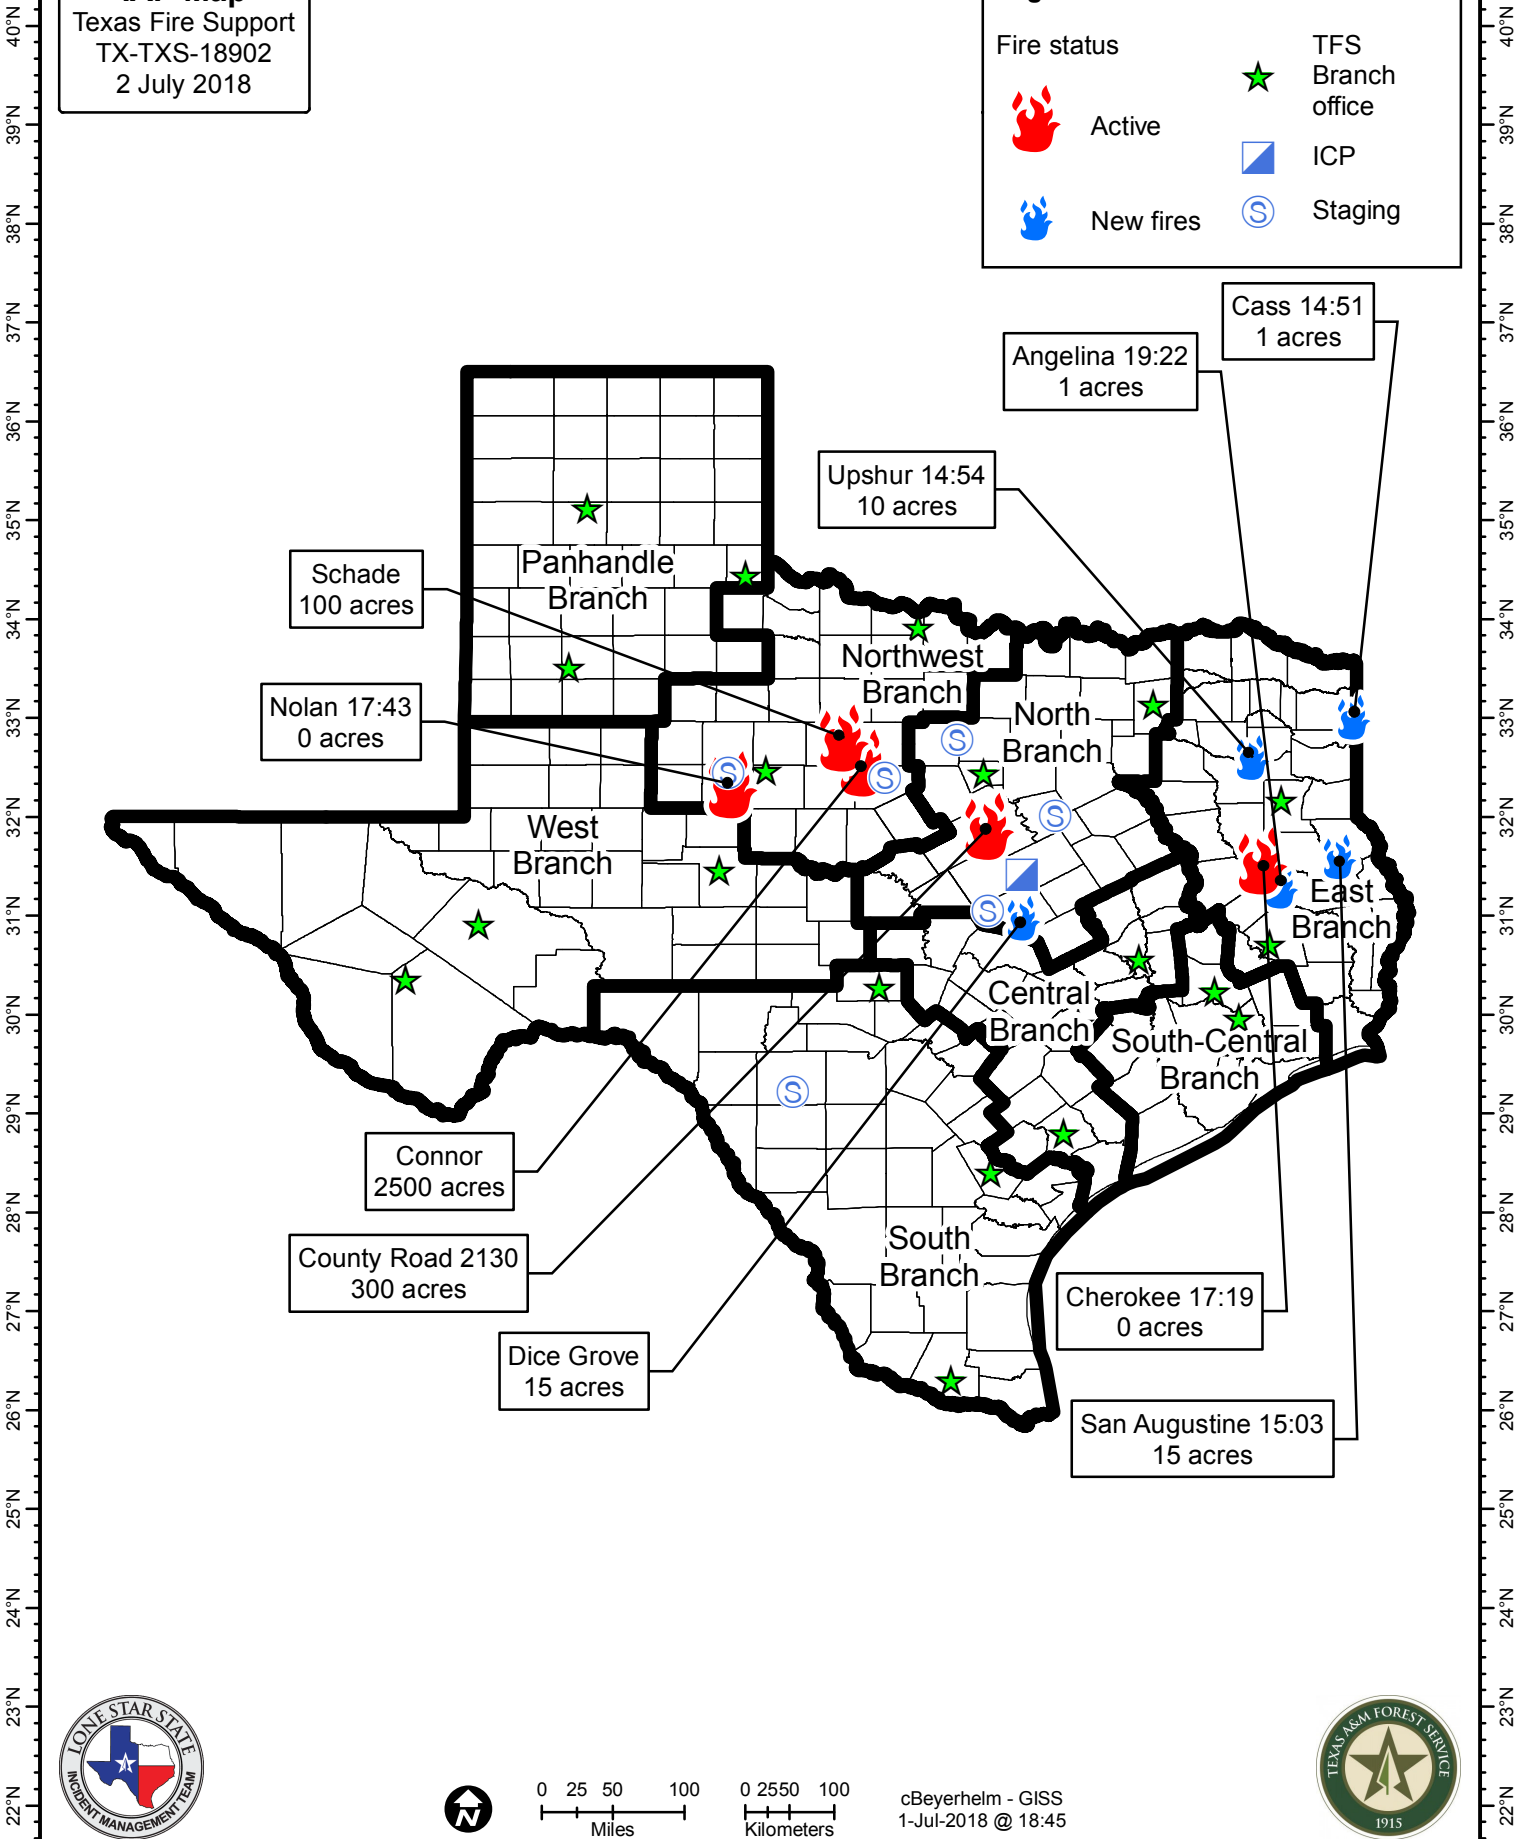

107°W 106°W 105°W 104°W 103°W 102°W 101°W 100°W 99°W 98°W 97°W 96°W 95°W 94°W 93°W

IAP Map
Texas Fire Support
TX-TXS-18902
2 July 2018

Legend

	Active		TFS Branch office
	New fires		ICP
			Staging

0 25 50 100
Miles

0 25 50 100
Kilometers

cBeyerhelm - GISS
1-Jul-2018 @ 18:45

107°W 106°W 105°W 104°W 103°W 102°W 101°W 100°W 99°W 98°W 97°W 96°W 95°W 94°W 93°W