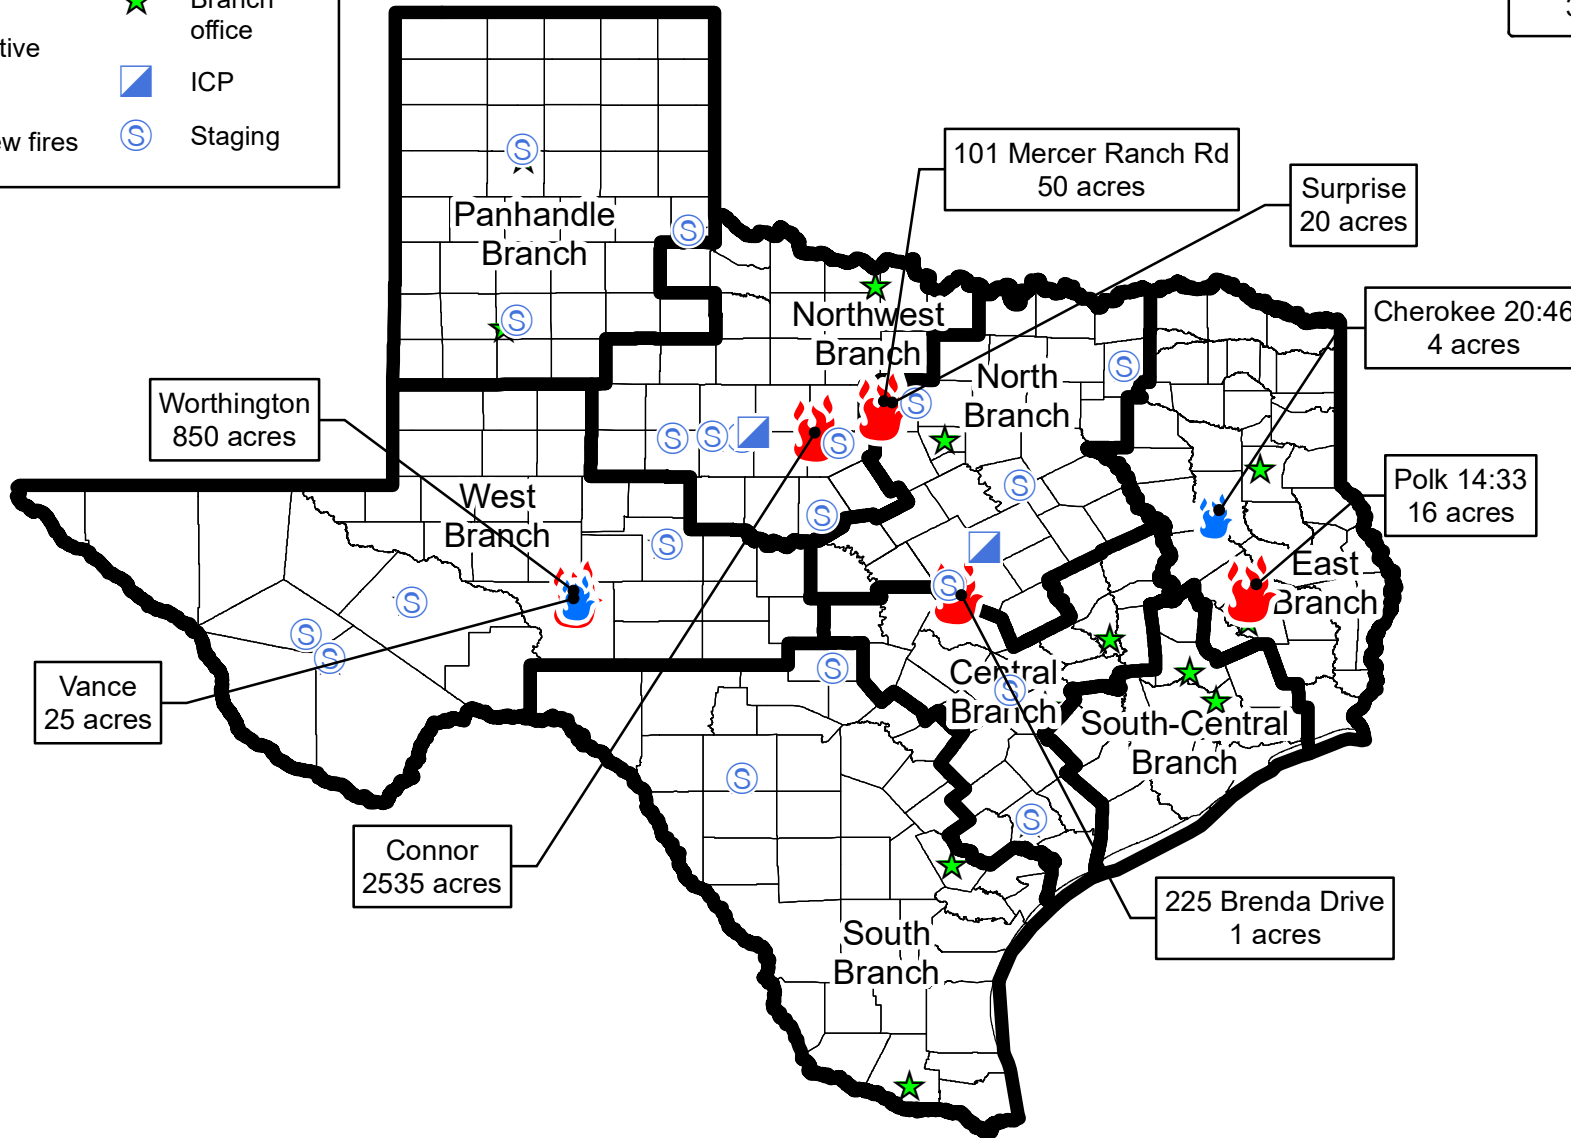

108°W 107°W 106°W 105°W 104°W 103°W 102°W 101°W 100°W 99°W 98°W 97°W 96°W 95°W 94°W 93°W 92°W 91°W 90°W

Legend

Fire status

Active

New fires

TFS
Branch
office

ICP

Staging

IAP Map

Texas Fire Support
TX-TXS-18902
3 July 2018

BRobinson - GISS
2-Jul-2018 @ 17:32

108°W 107°W 106°W 105°W 104°W 103°W 102°W 101°W 100°W 99°W 98°W 97°W 96°W 95°W 94°W 93°W 92°W 91°W 90°W