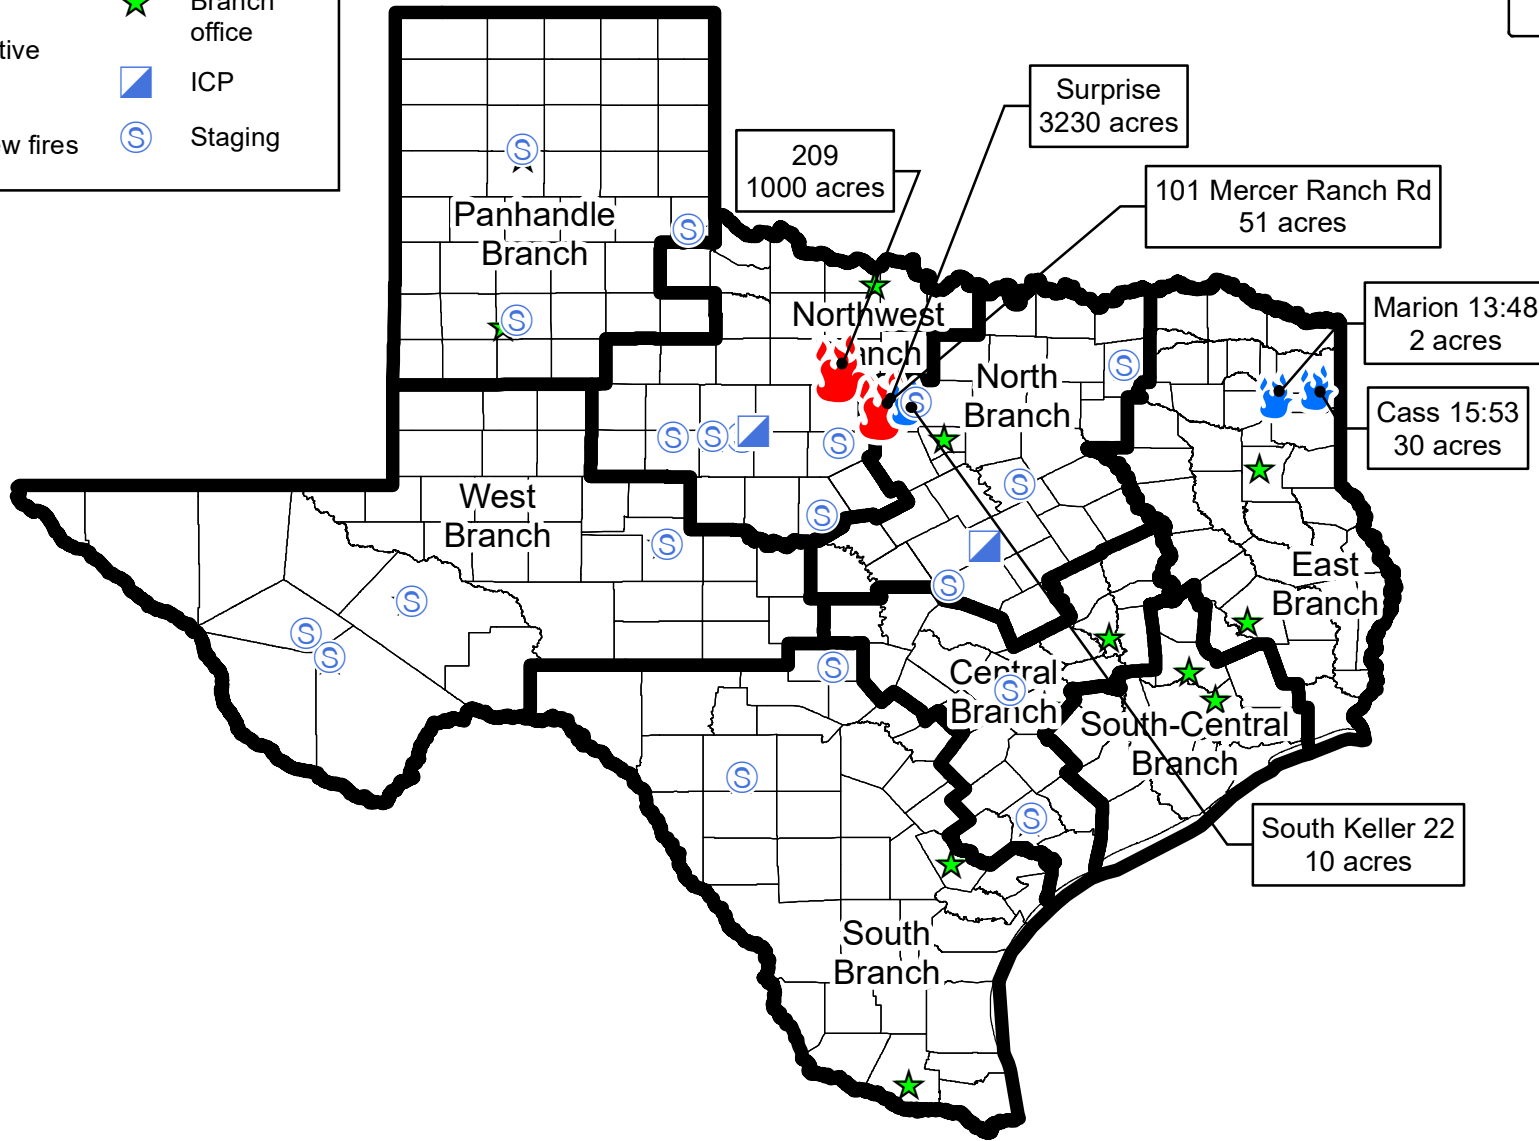

108°W 107°W 106°W 105°W 104°W 103°W 102°W 101°W 100°W 99°W 98°W 97°W 96°W 95°W 94°W 93°W 92°W 91°W 90°W

Legend

Fire status

Active

New fires

TFS
Branch
office

ICP

Staging

IAP Map

Texas Fire Support
TX-TXS-18902
5 July 2018

BRobinson - GISS
4-Jul-2018 @ 16:43

108°W 107°W 106°W 105°W 104°W 103°W 102°W 101°W 100°W 99°W 98°W 97°W 96°W 95°W 94°W 93°W 92°W 91°W 90°W