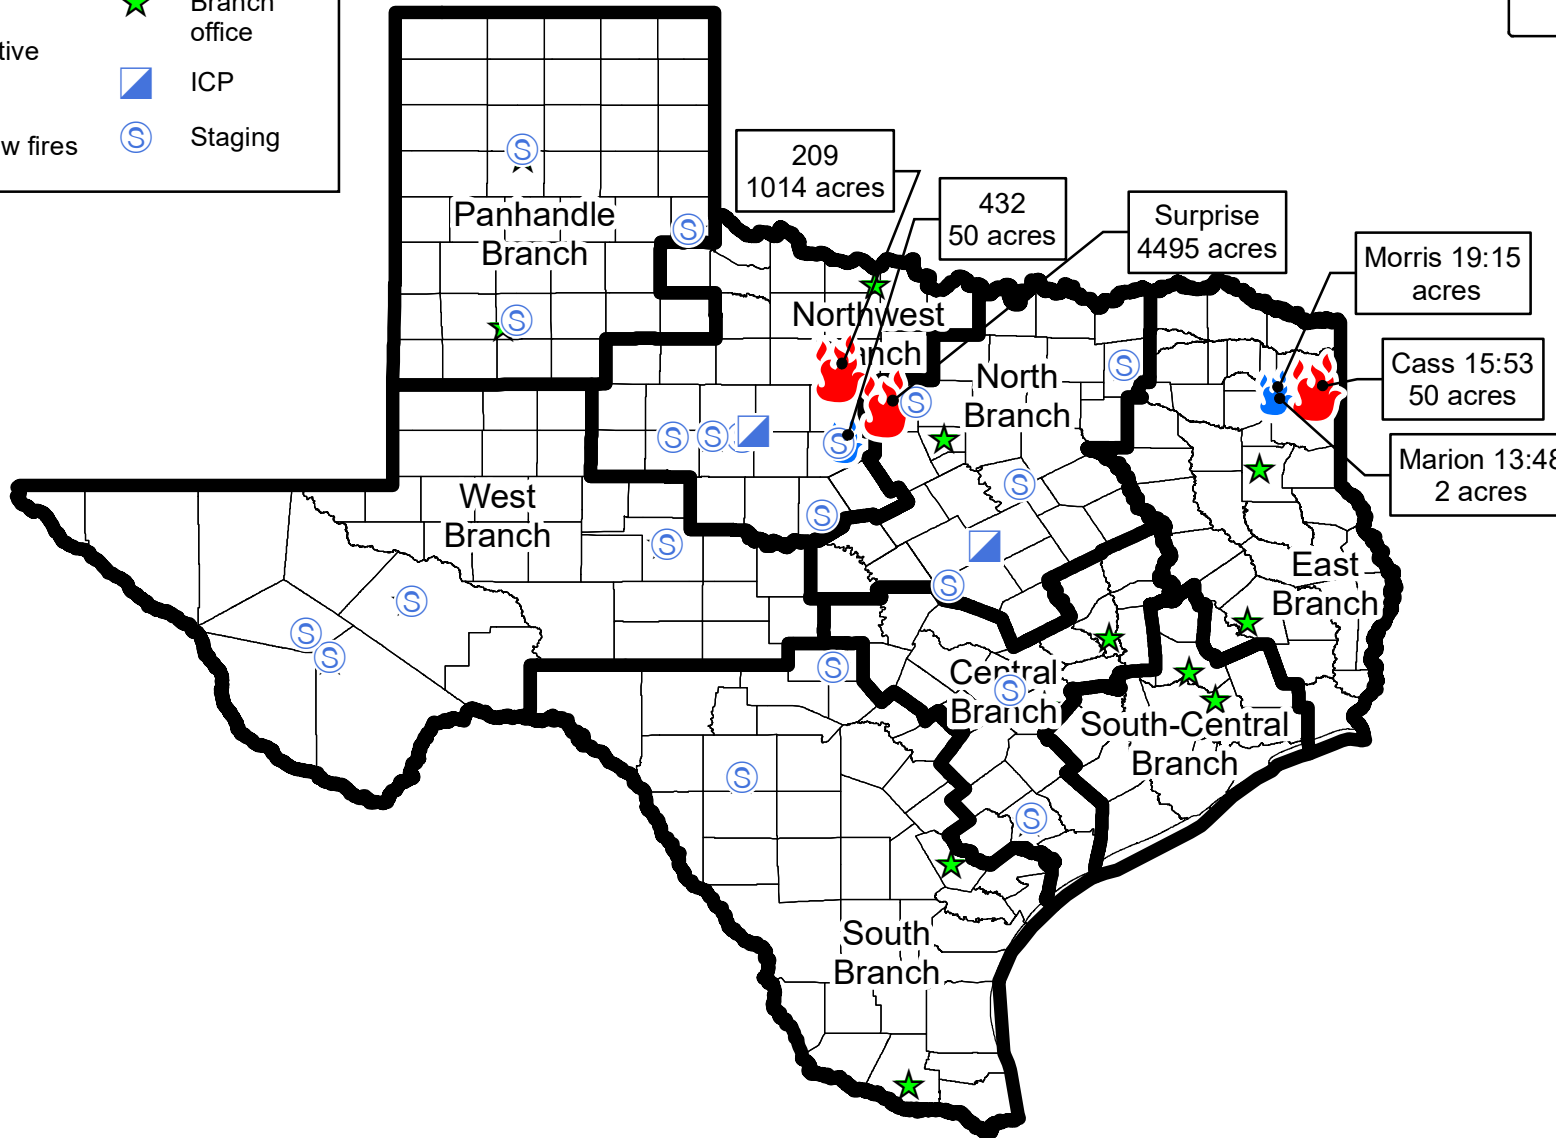

108°W 107°W 106°W 105°W 104°W 103°W 102°W 101°W 100°W 99°W 98°W 97°W 96°W 95°W 94°W 93°W 92°W 91°W 90°W

Legend

Fire status

Active

New fires

TFS
Branch
office

ICP

Staging

IAP Map

Texas Fire Support
TX-TXS-18902
5 July 2018

BRobinson - GISS
5-Jul-2018 @ 07:32

108°W 107°W 106°W 105°W 104°W 103°W 102°W 101°W 100°W 99°W 98°W 97°W 96°W 95°W 94°W 93°W 92°W 91°W 90°W