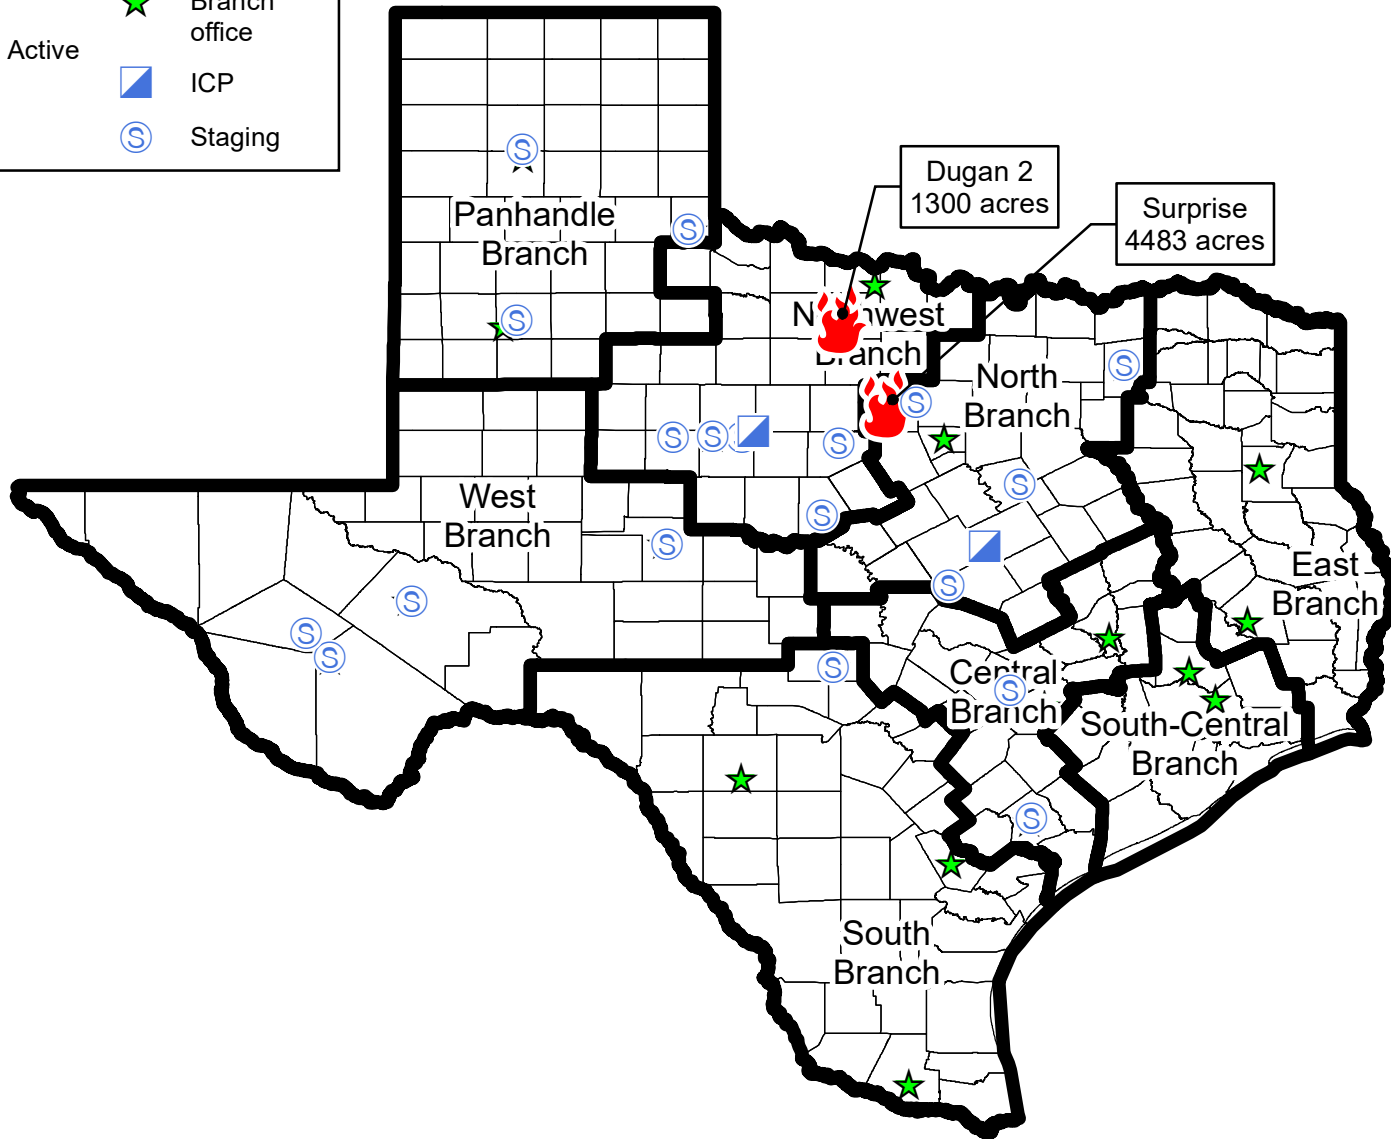

108°W 107°W 106°W 105°W 104°W 103°W 102°W 101°W 100°W 99°W 98°W 97°W 96°W 95°W 94°W 93°W 92°W 91°W 90°W

Legend

Fire status

Active

TFS
Branch
office

ICP

Staging

IAP Map

Texas Fire Support
TX-TXS-18902
6 July 2018

BRobinson - GISS
6-Jul-2018 @ 07:52

108°W 107°W 106°W 105°W 104°W 103°W 102°W 101°W 100°W 99°W 98°W 97°W 96°W 95°W 94°W 93°W 92°W 91°W 90°W