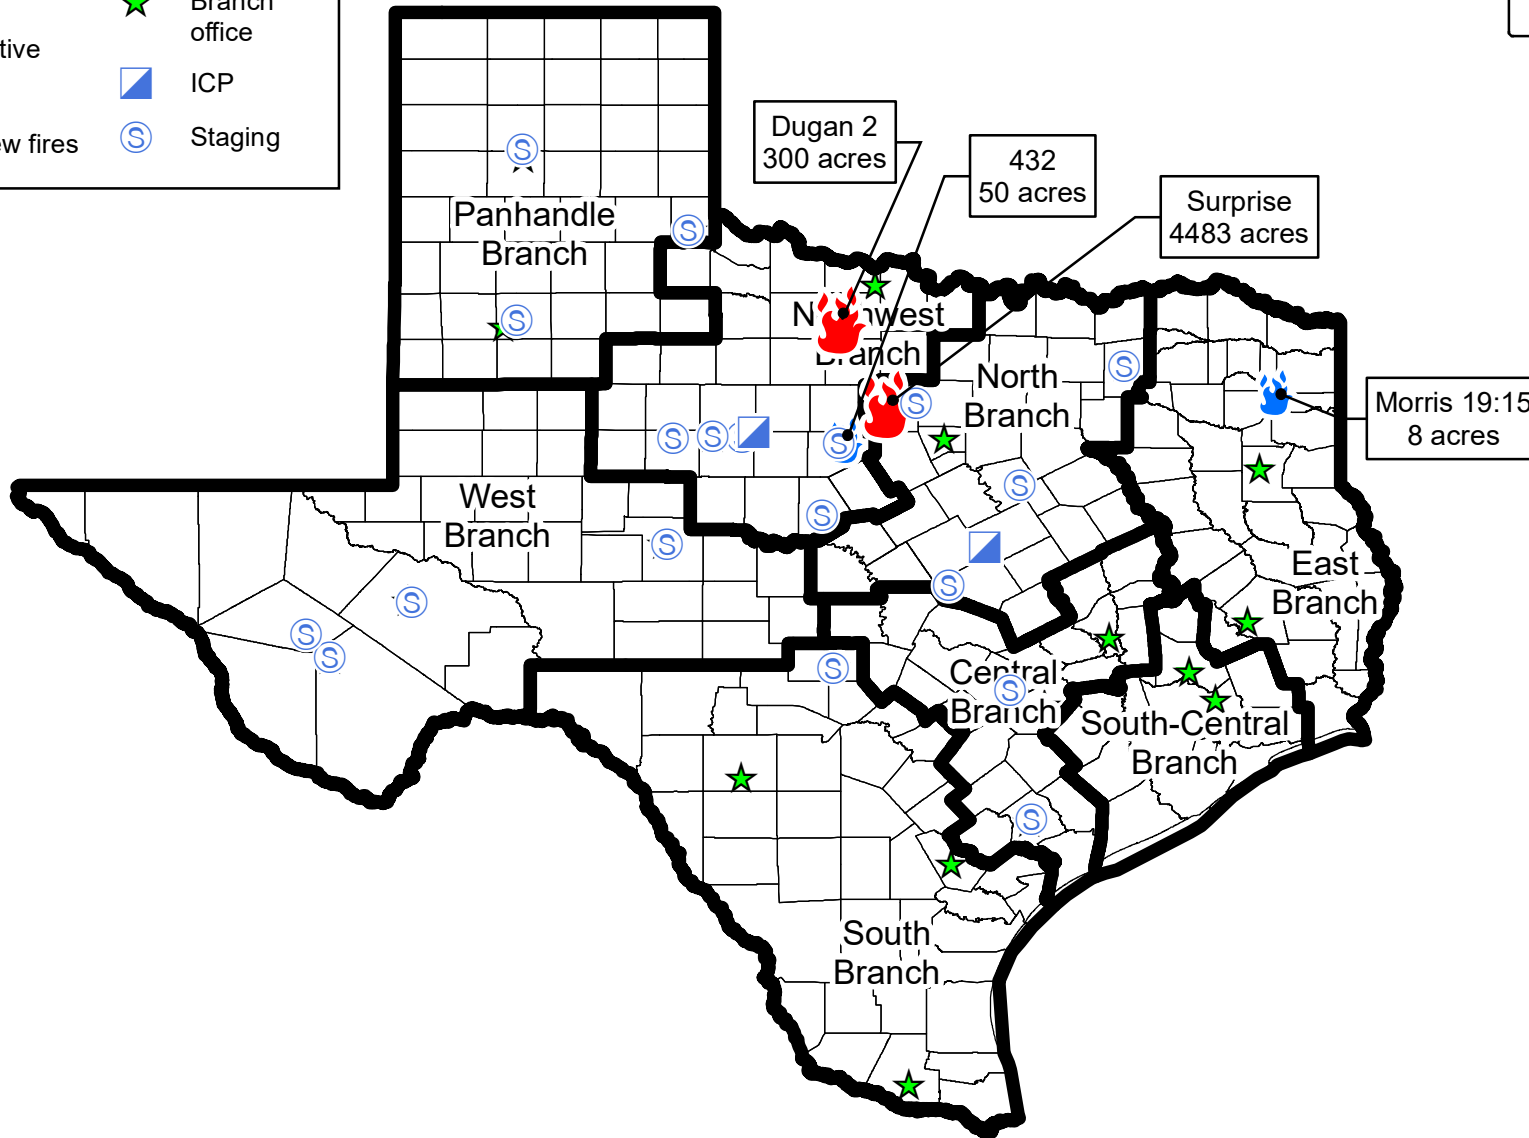

108°W 107°W 106°W 105°W 104°W 103°W 102°W 101°W 100°W 99°W 98°W 97°W 96°W 95°W 94°W 93°W 92°W 91°W 90°W

**Legend**

Fire status

Active

New fires

TFS  
Branch  
office

ICP

Staging

**IAP Map**

Texas Fire Support  
TX-TXS-18902  
6 July 2018

BRobinson - GISS  
5-Jul-2018 @ 17:57

108°W 107°W 106°W 105°W 104°W 103°W 102°W 101°W 100°W 99°W 98°W 97°W 96°W 95°W 94°W 93°W 92°W 91°W 90°W