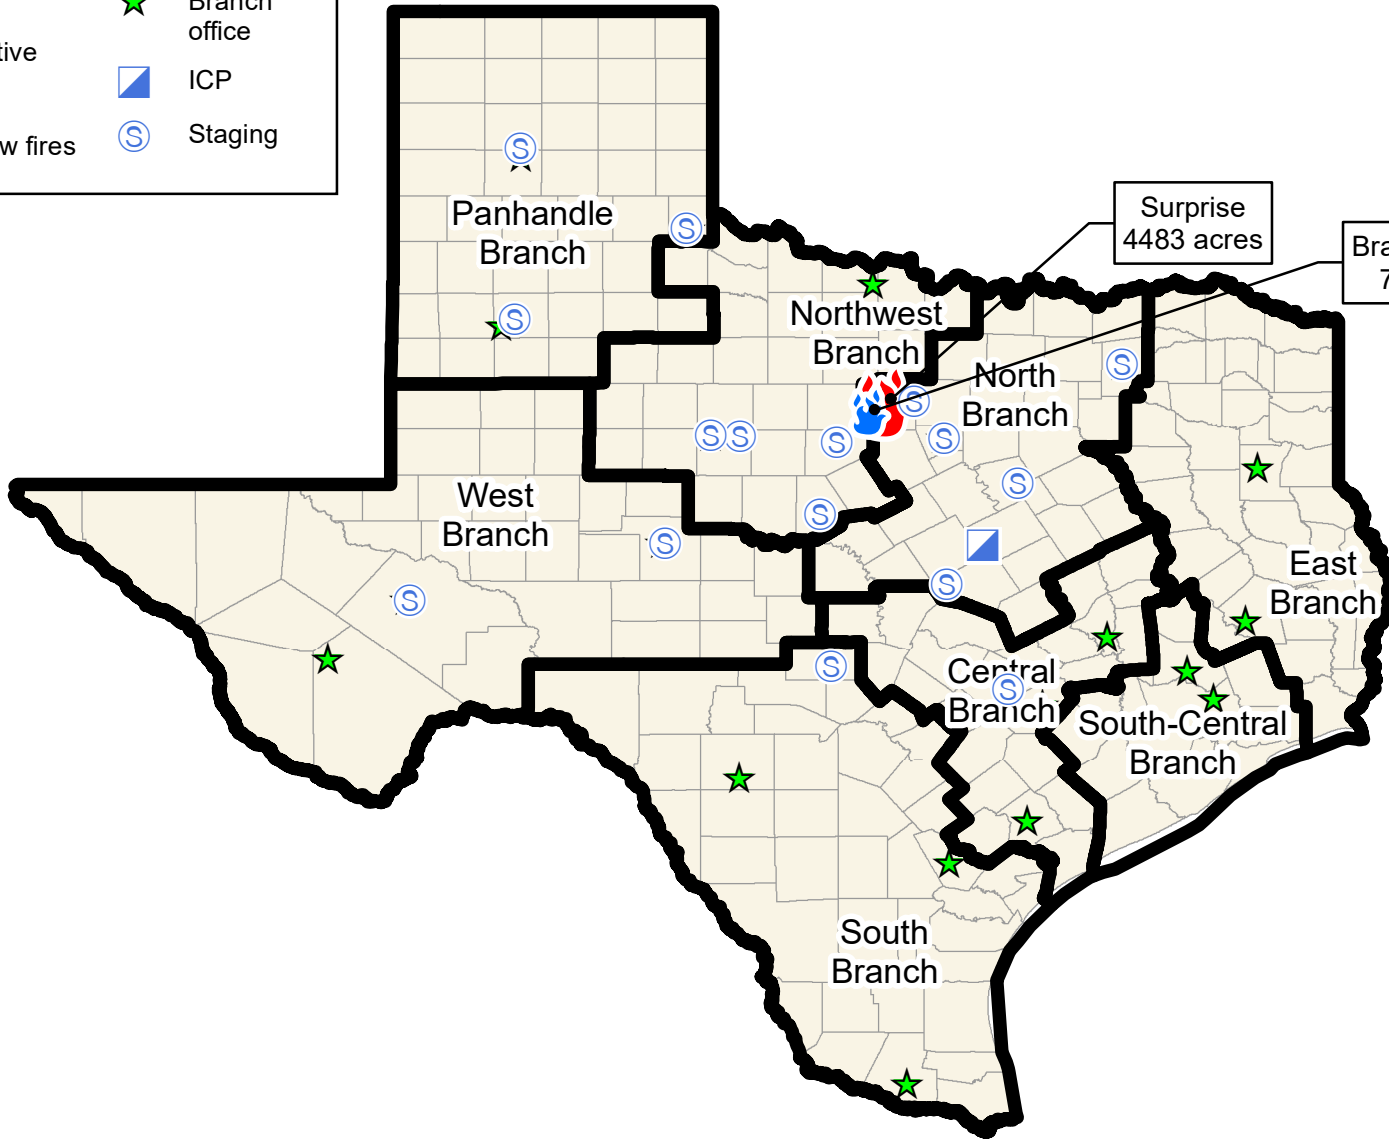

108°W 107°W 106°W 105°W 104°W 103°W 102°W 101°W 100°W 99°W 98°W 97°W 96°W 95°W 94°W 93°W 92°W 91°W 90°W

Legend

Fire status

Active

New fires

TFS
Branch
office

ICP

Staging

IAP Map

Texas Fire Support
TX-TXS-18902
8 July 2018

BRobinson - GISS
7-Jul-2018 @ 17:02

108°W 107°W 106°W 105°W 104°W 103°W 102°W 101°W 100°W 99°W 98°W 97°W 96°W 95°W 94°W 93°W 92°W 91°W 90°W