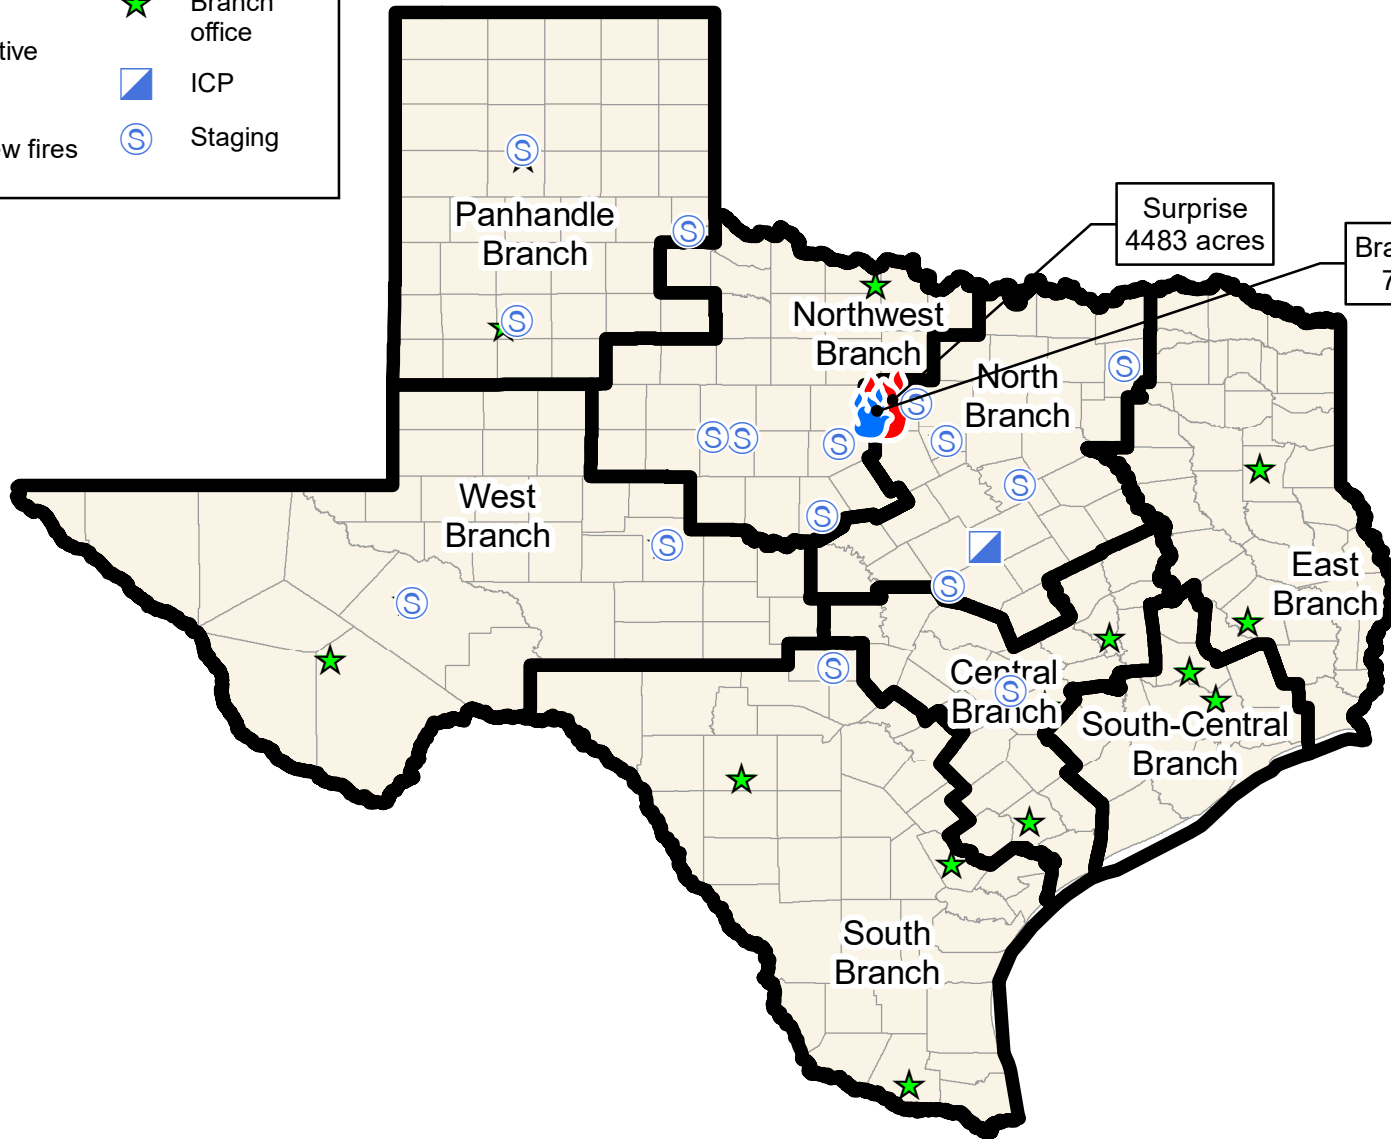

108°W 107°W 106°W 105°W 104°W 103°W 102°W 101°W 100°W 99°W 98°W 97°W 96°W 95°W 94°W 93°W 92°W 91°W 90°W

Legend

Fire status

Active

New fires

TFS
Branch
office

ICP

Staging

IAP Map

Texas Fire Support
TX-TXS-18902
9 July 2018

Ben Plunkett- GISS
8-Jul-2018 @ 15:51

108°W 107°W 106°W 105°W 104°W 103°W 102°W 101°W 100°W 99°W 98°W 97°W 96°W 95°W 94°W 93°W 92°W 91°W 90°W