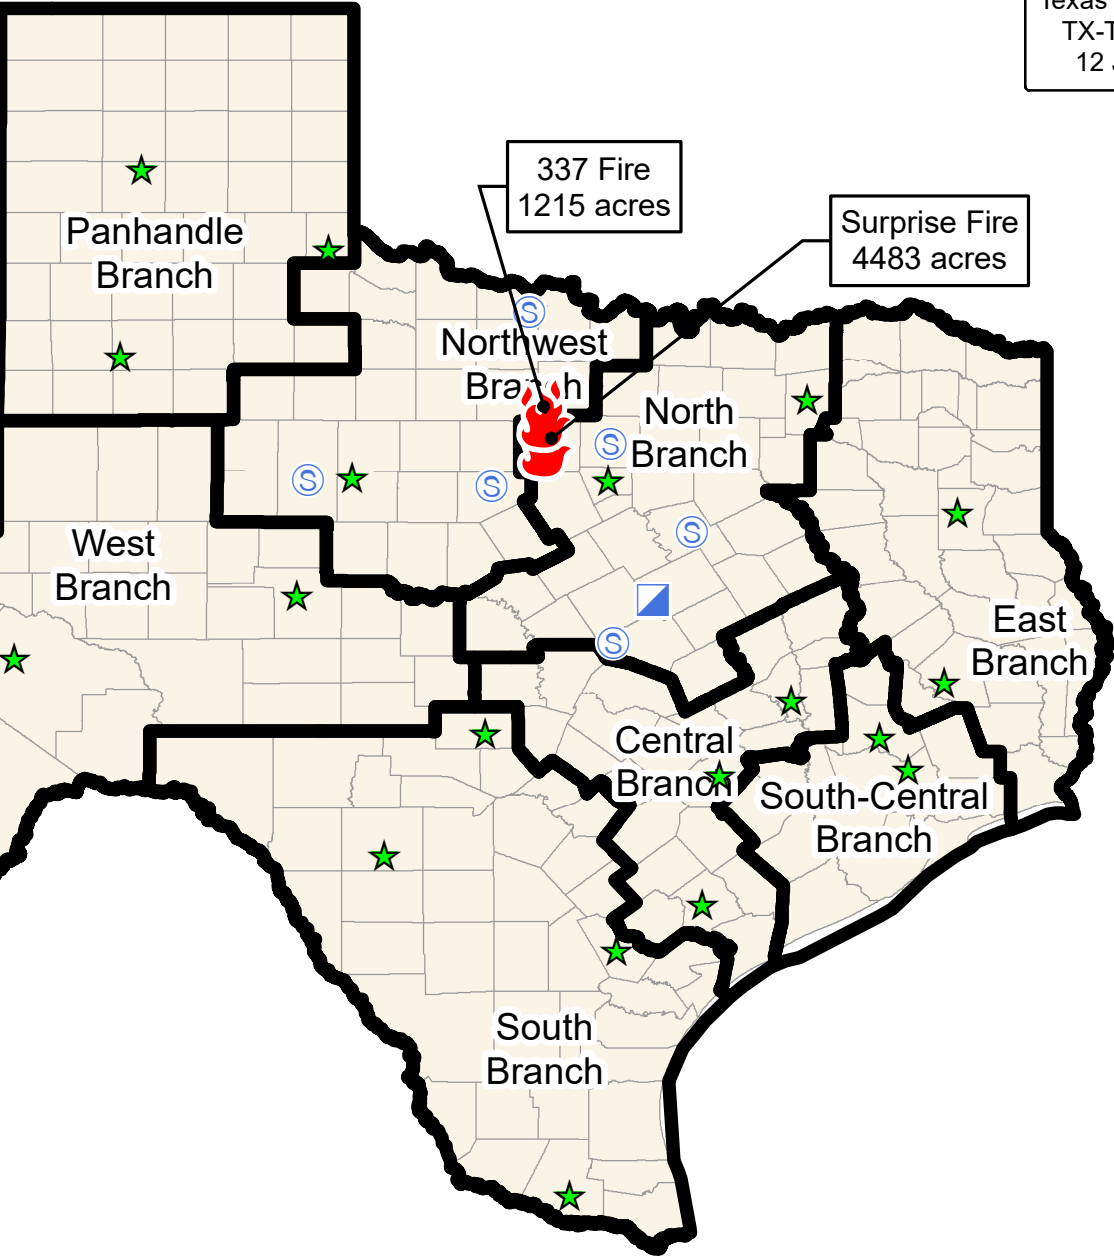

Fire status	 ICP
 Active	 Staging
	 TFS Branch office

IAP Map
 Texas Fire Support
 TX-TXS-18902
 12 July 2018

337 Fire
 1215 acres

Surprise Fire
 4483 acres

Ben Plunkett- GISS
 11-Jul-2018 @ 16:00