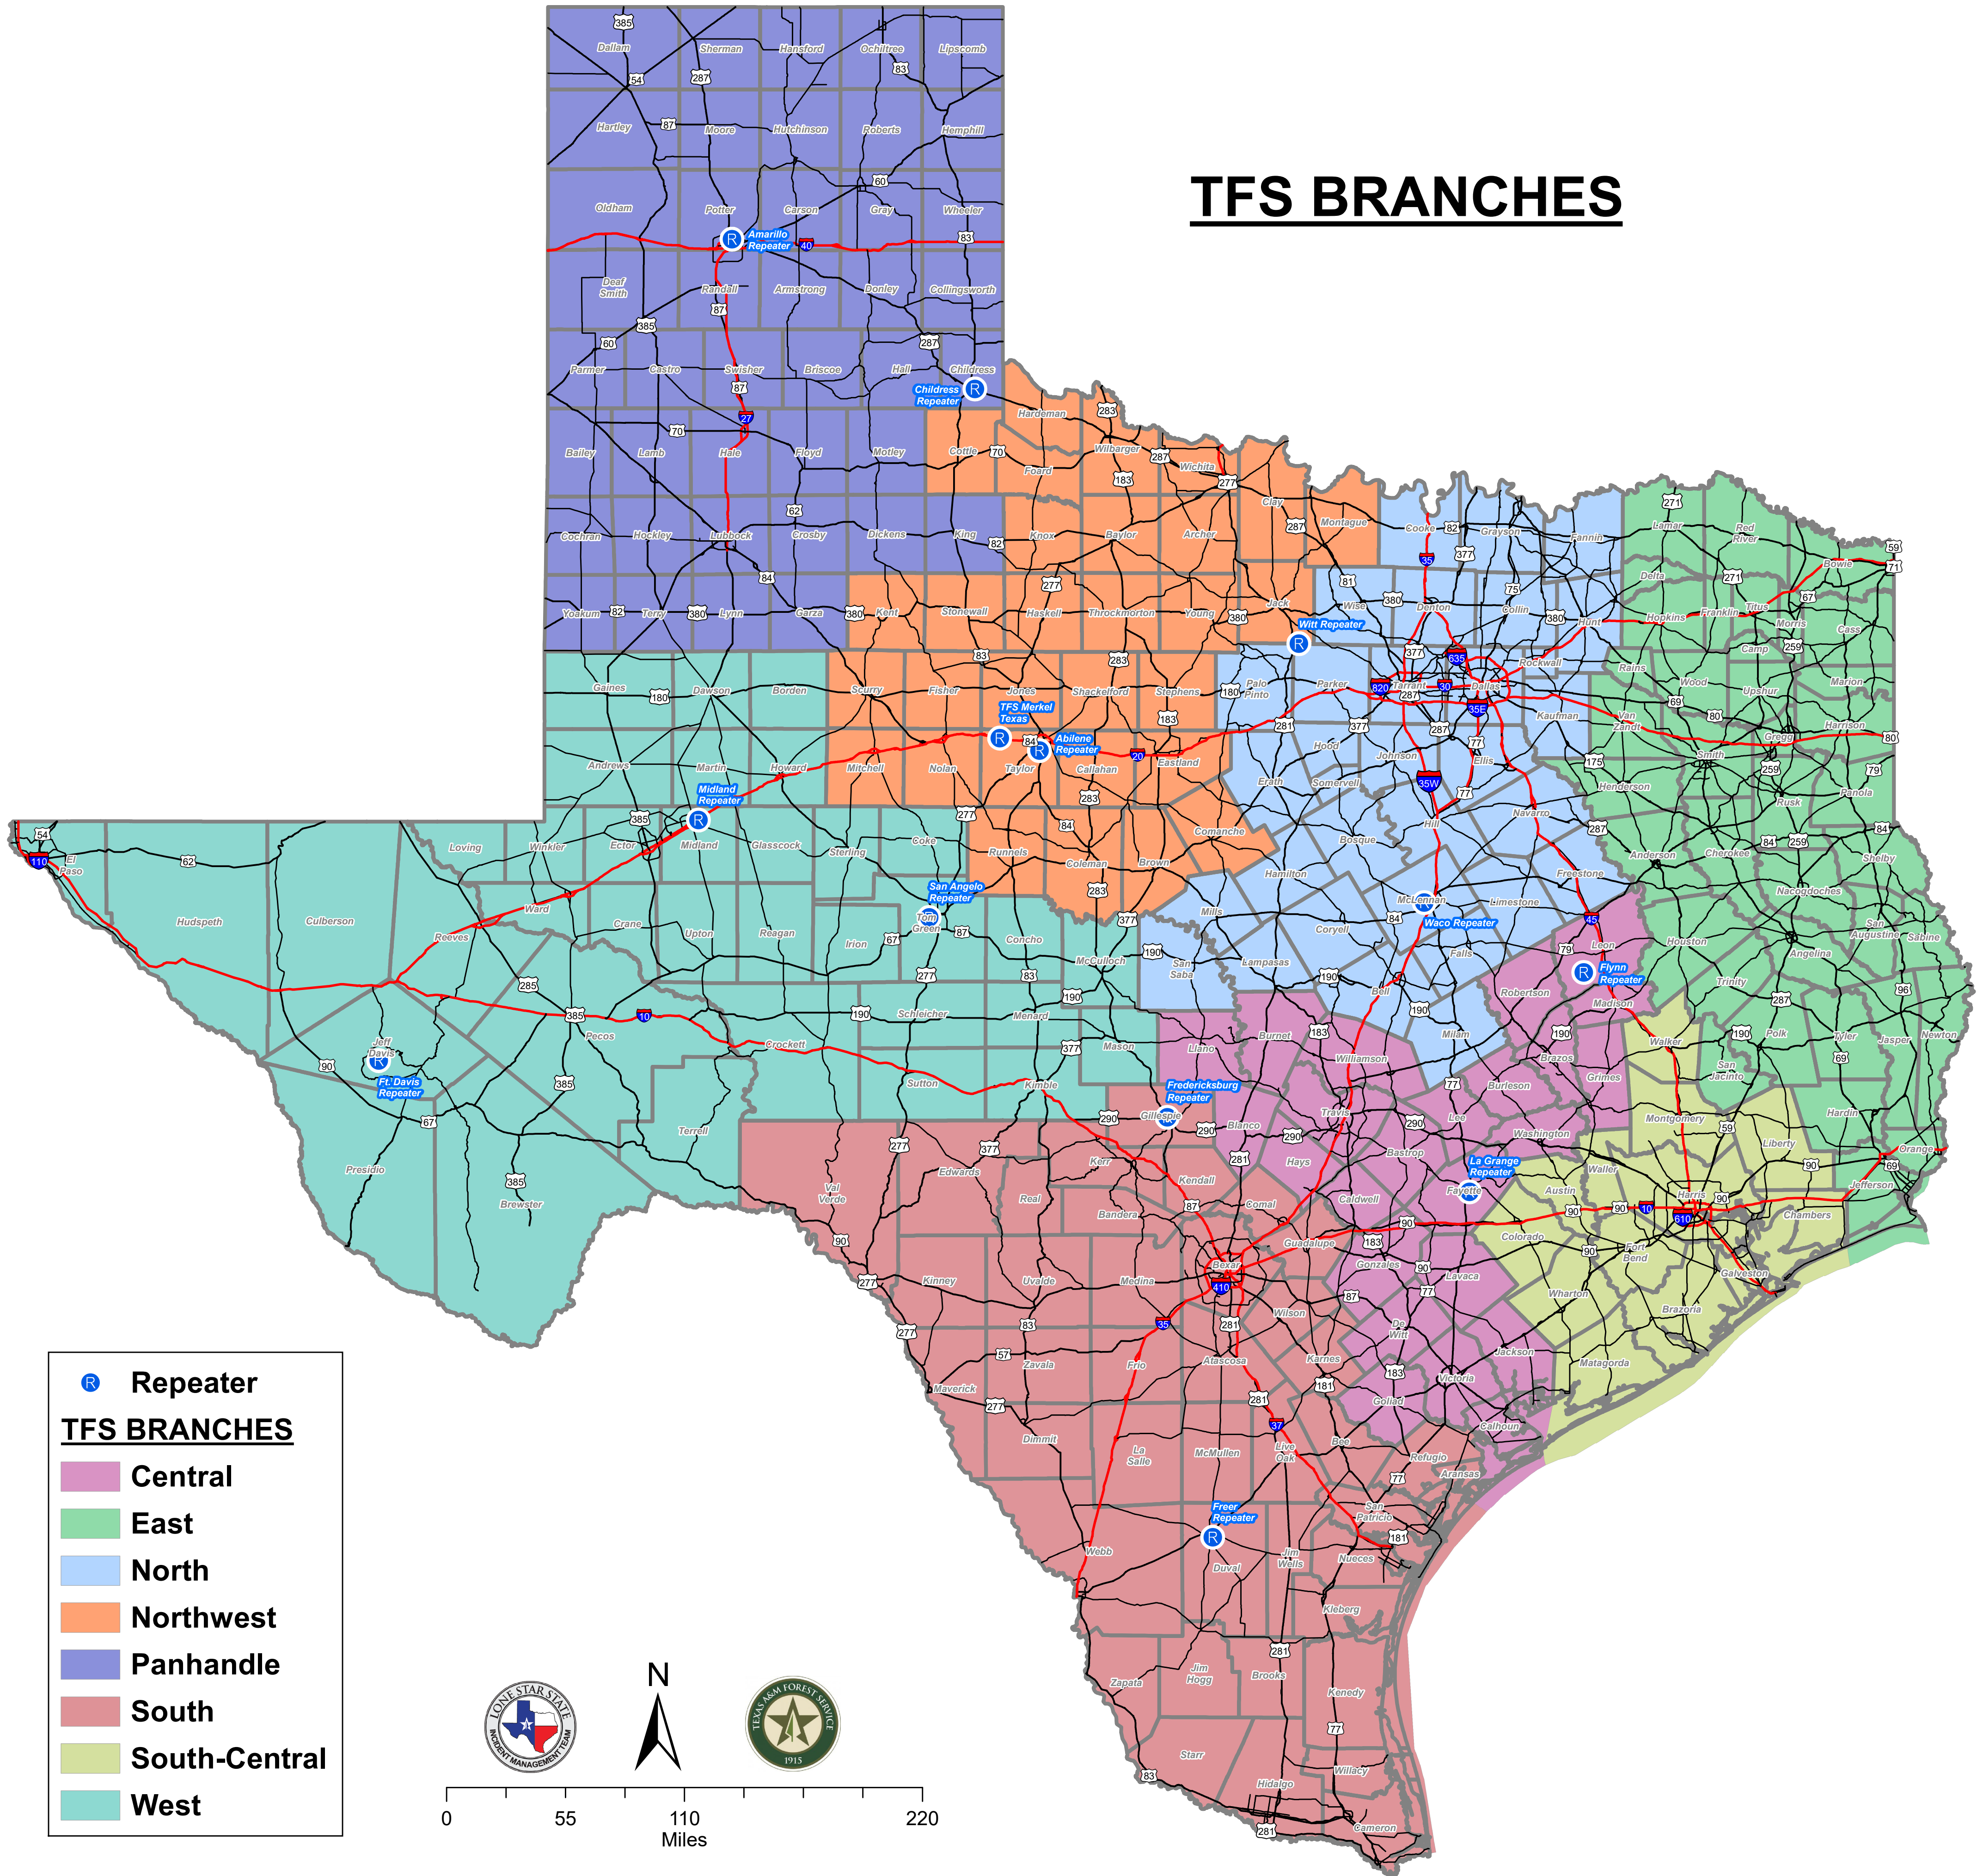

TFS BRANCHES

- Repeater
- TFS BRANCHES**
- Central
- East
- North
- Northwest
- Panhandle
- South
- South-Central
- West

0 55 110 220
Miles