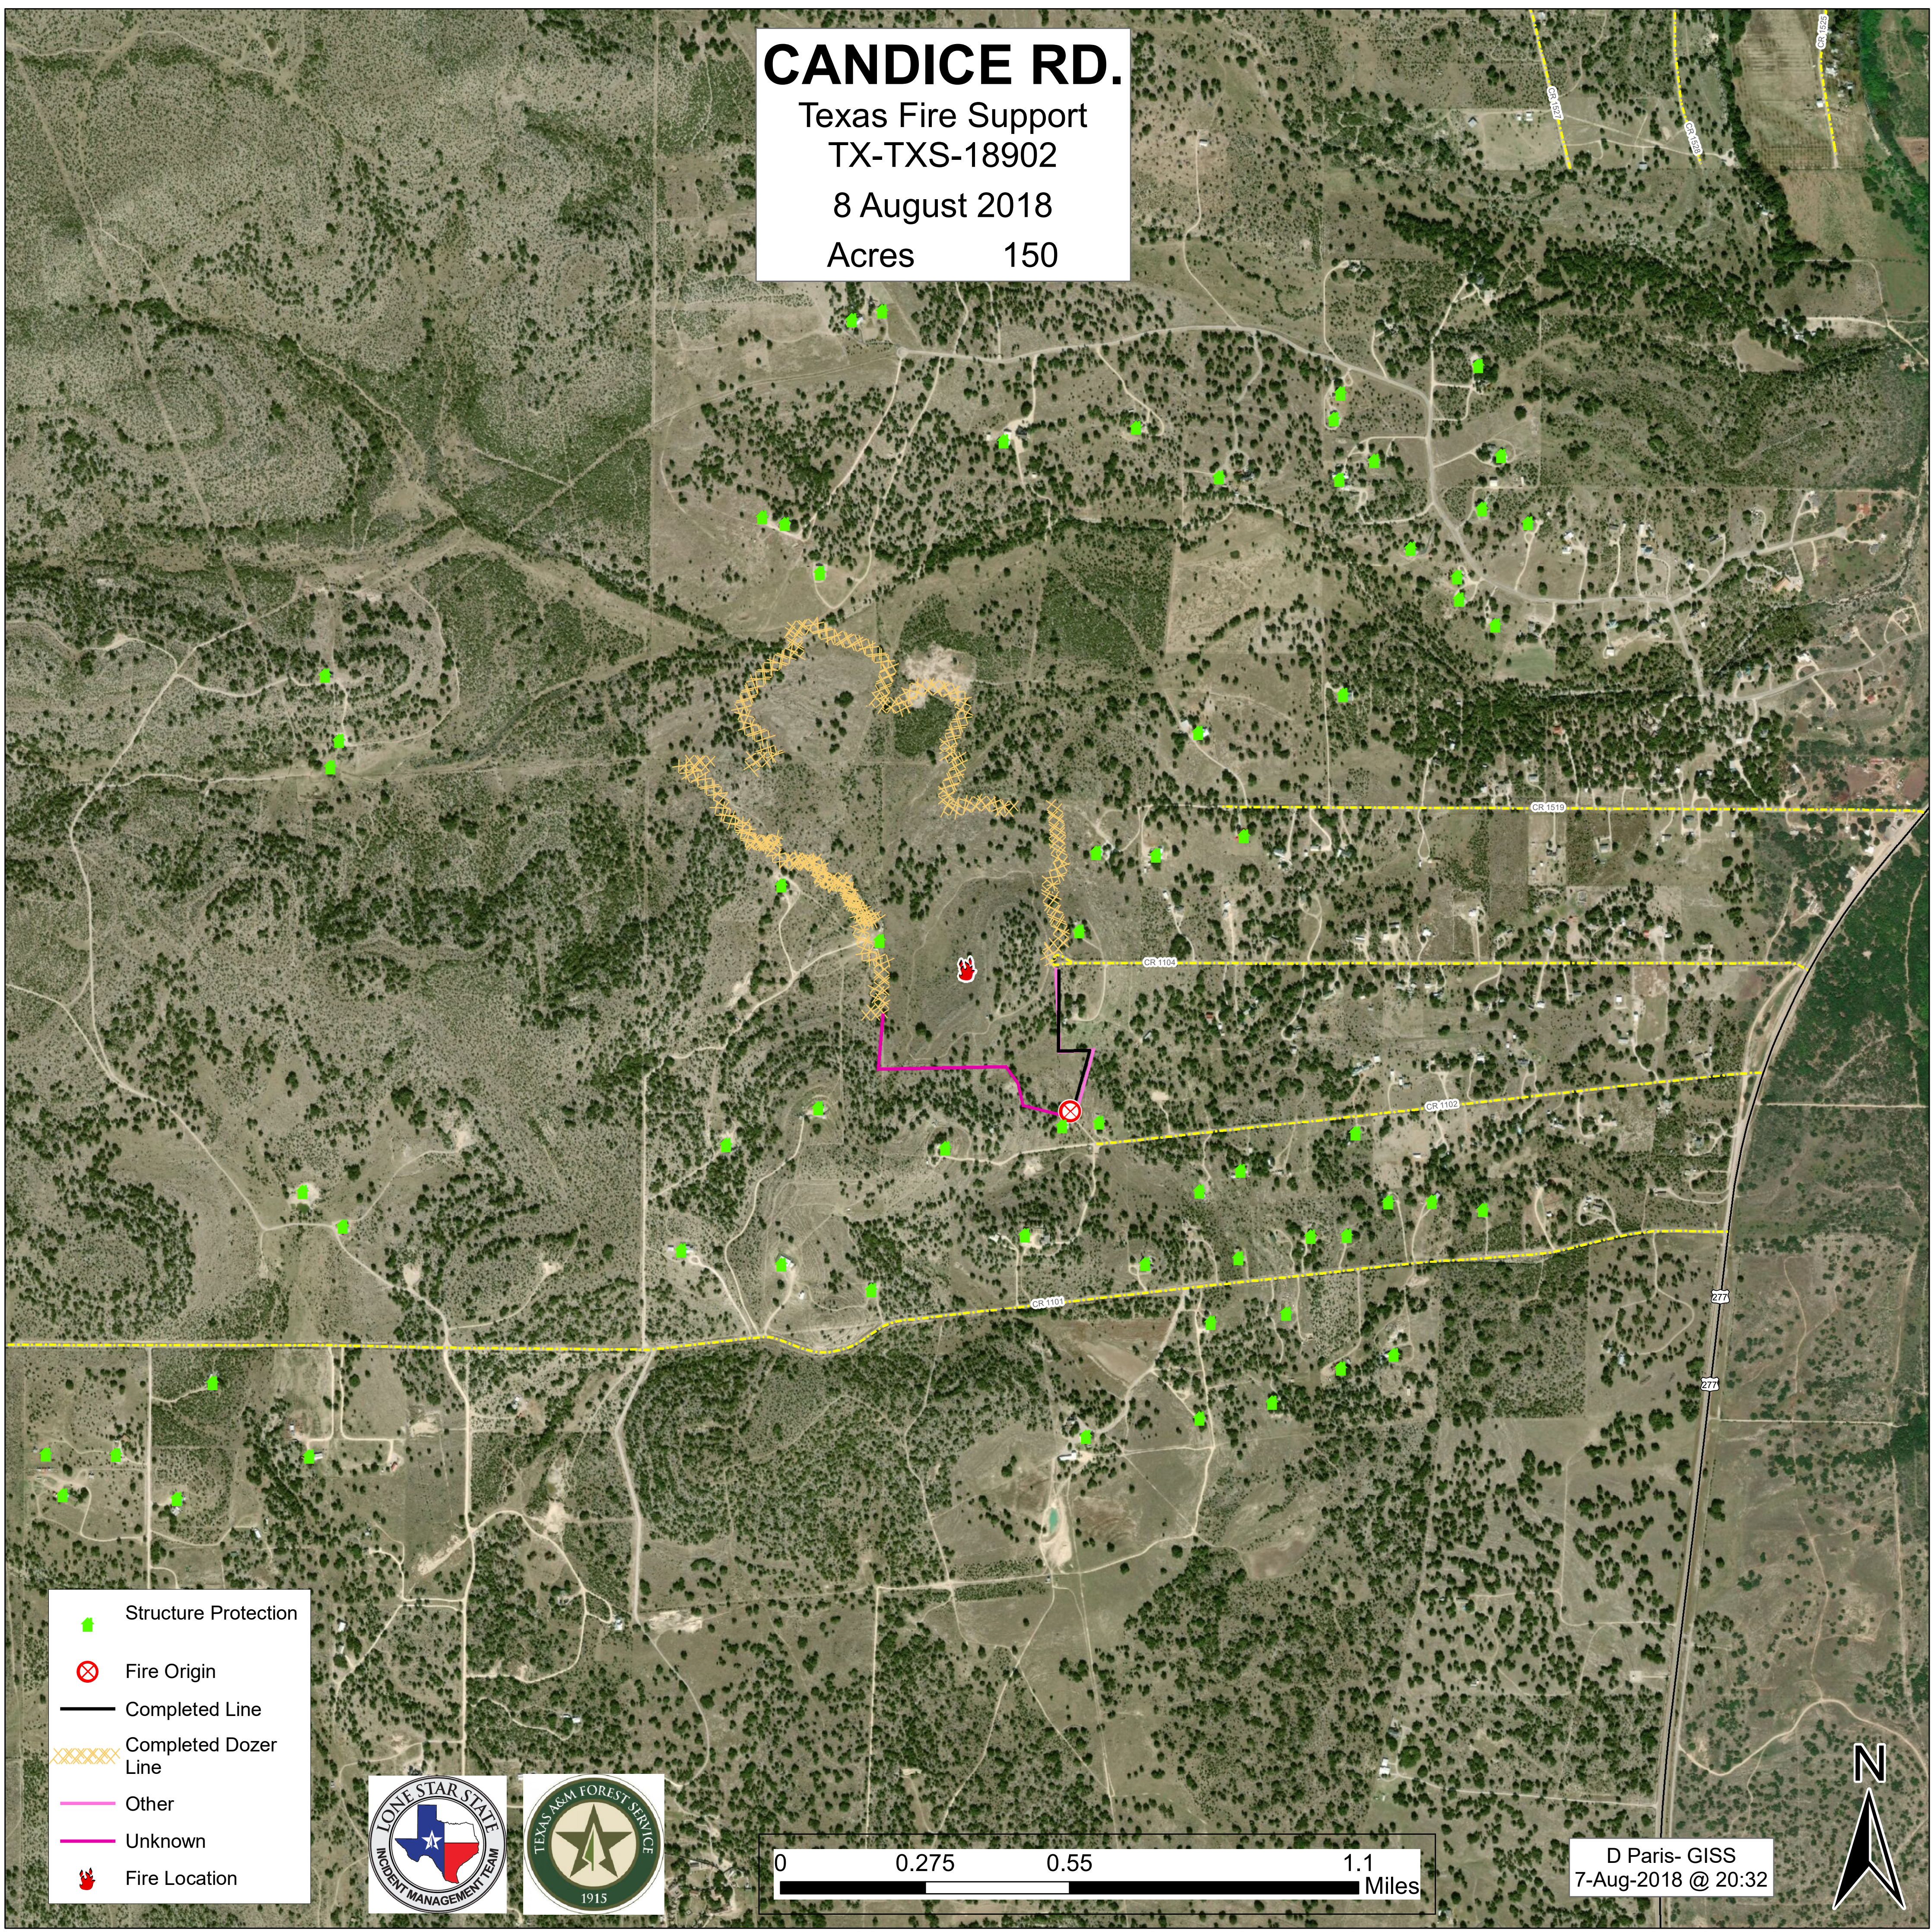

CANDICE RD.

Texas Fire Support

TX-TXS-18902

8 August 2018

Acres 150

-  Structure Protection
-  Fire Origin
-  Completed Line
-  Completed Dozer Line
-  Other
-  Unknown
-  Fire Location

D Paris- GISS
7-Aug-2018 @ 20:32