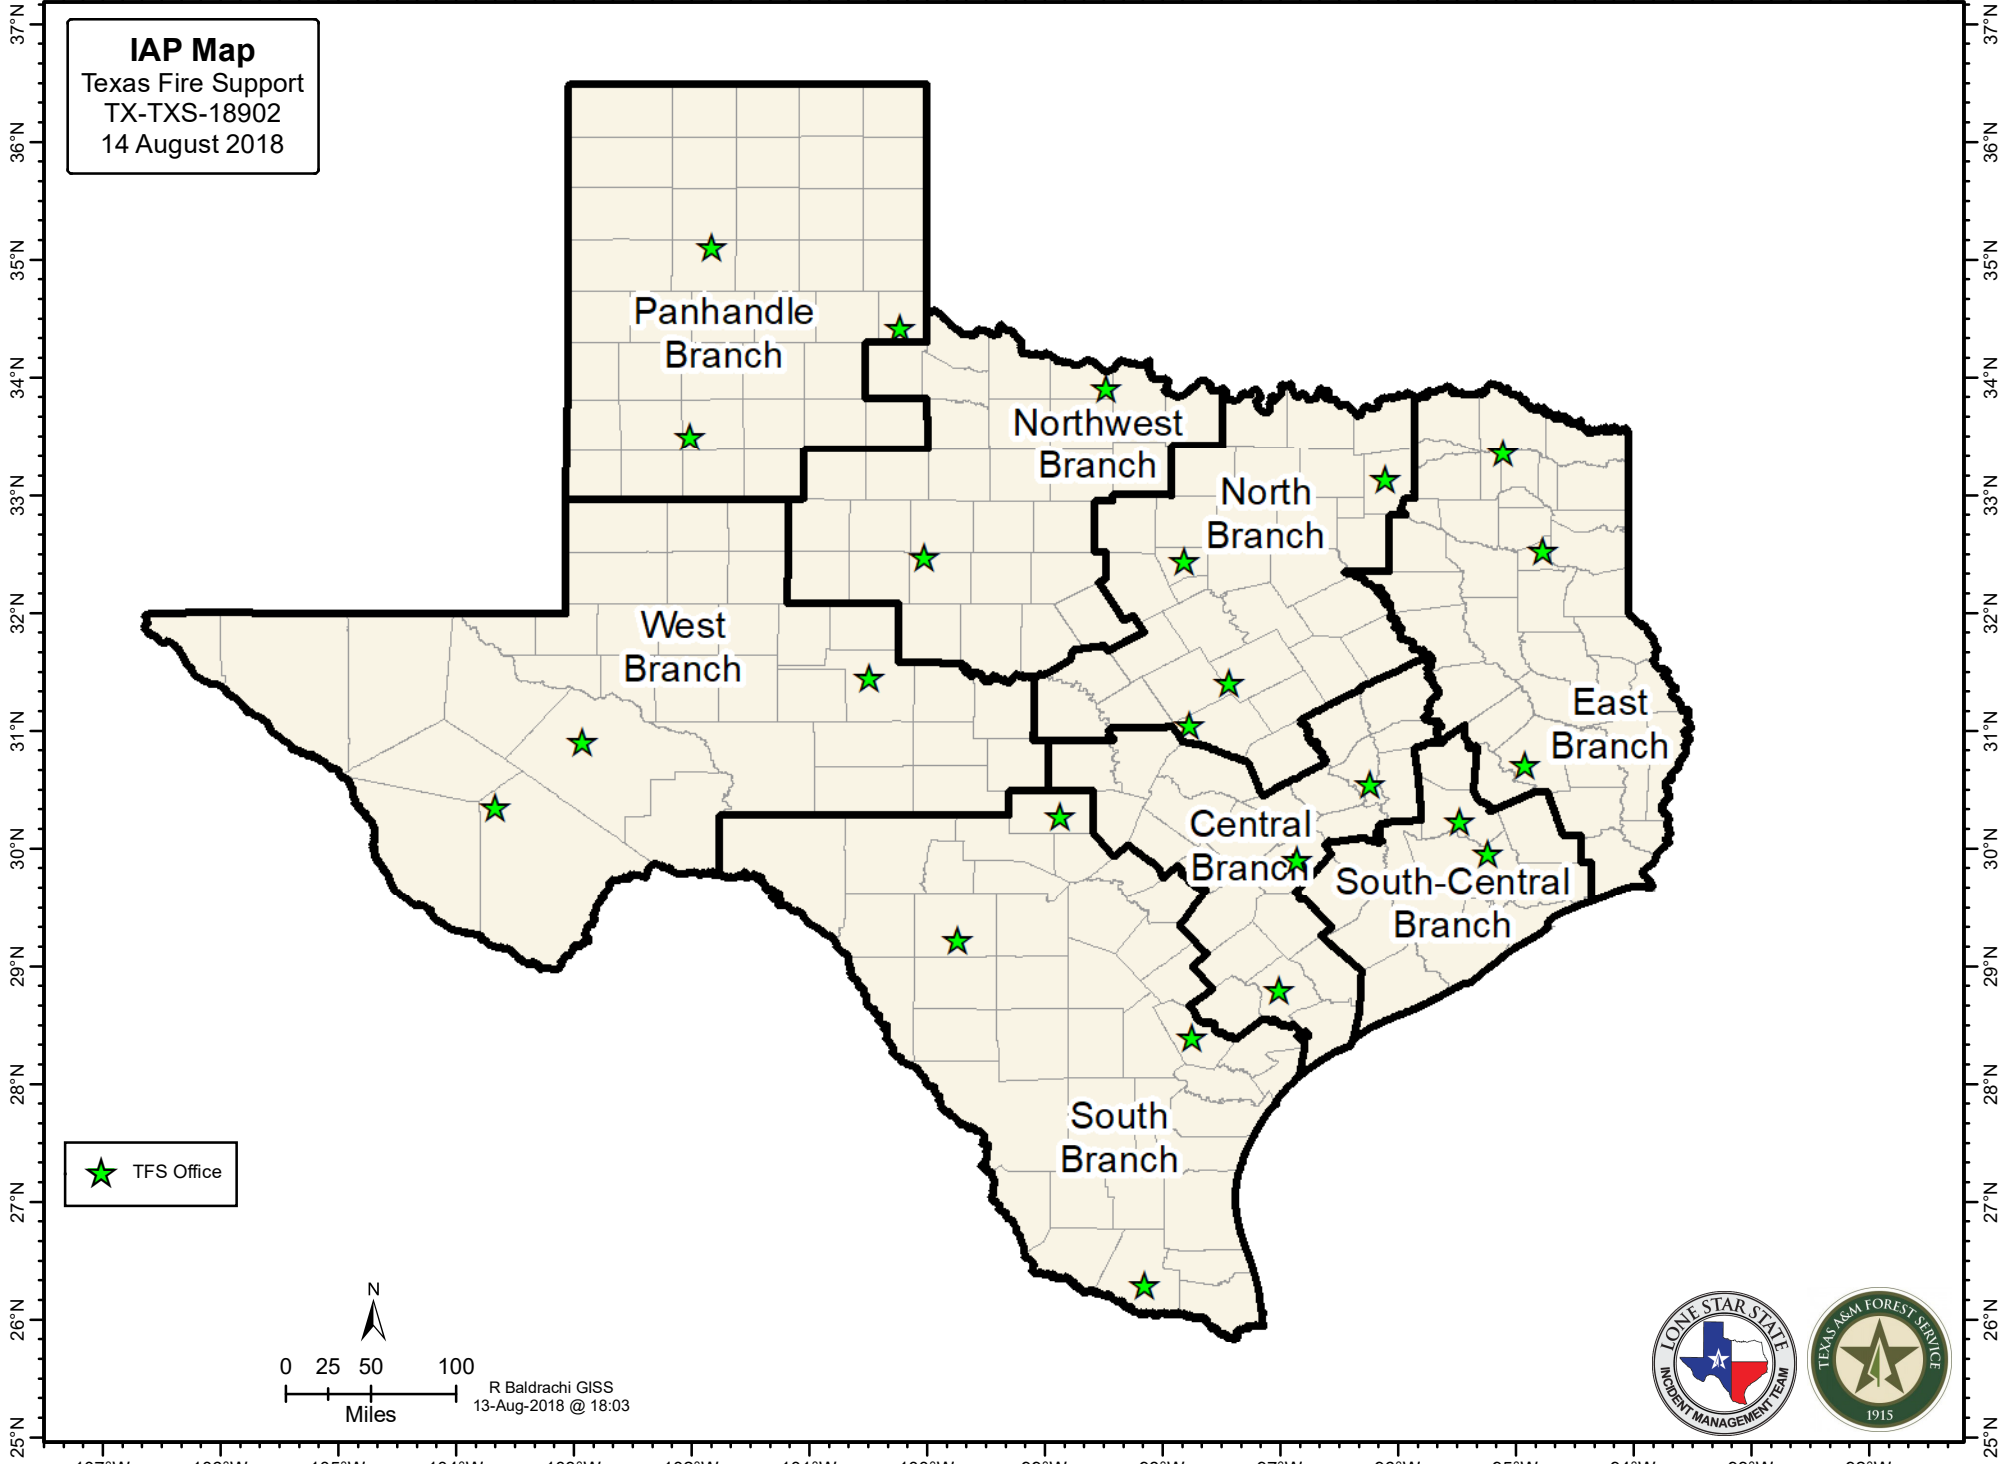

107°W 106°W 105°W 104°W 103°W 102°W 101°W 100°W 99°W 98°W 97°W 96°W 95°W 94°W 93°W 92°W

IAP Map
Texas Fire Support
TX-TXS-18902
14 August 2018

Panhandle Branch

Northwest Branch

North Branch

West Branch

East Branch

Central Branch

South-Central Branch

South Branch

★ TFS Office

R Baldrachi GISS
13-Aug-2018 @ 18:03

107°W 106°W 105°W 104°W 103°W 102°W 101°W 100°W 99°W 98°W 97°W 96°W 95°W 94°W 93°W 92°W