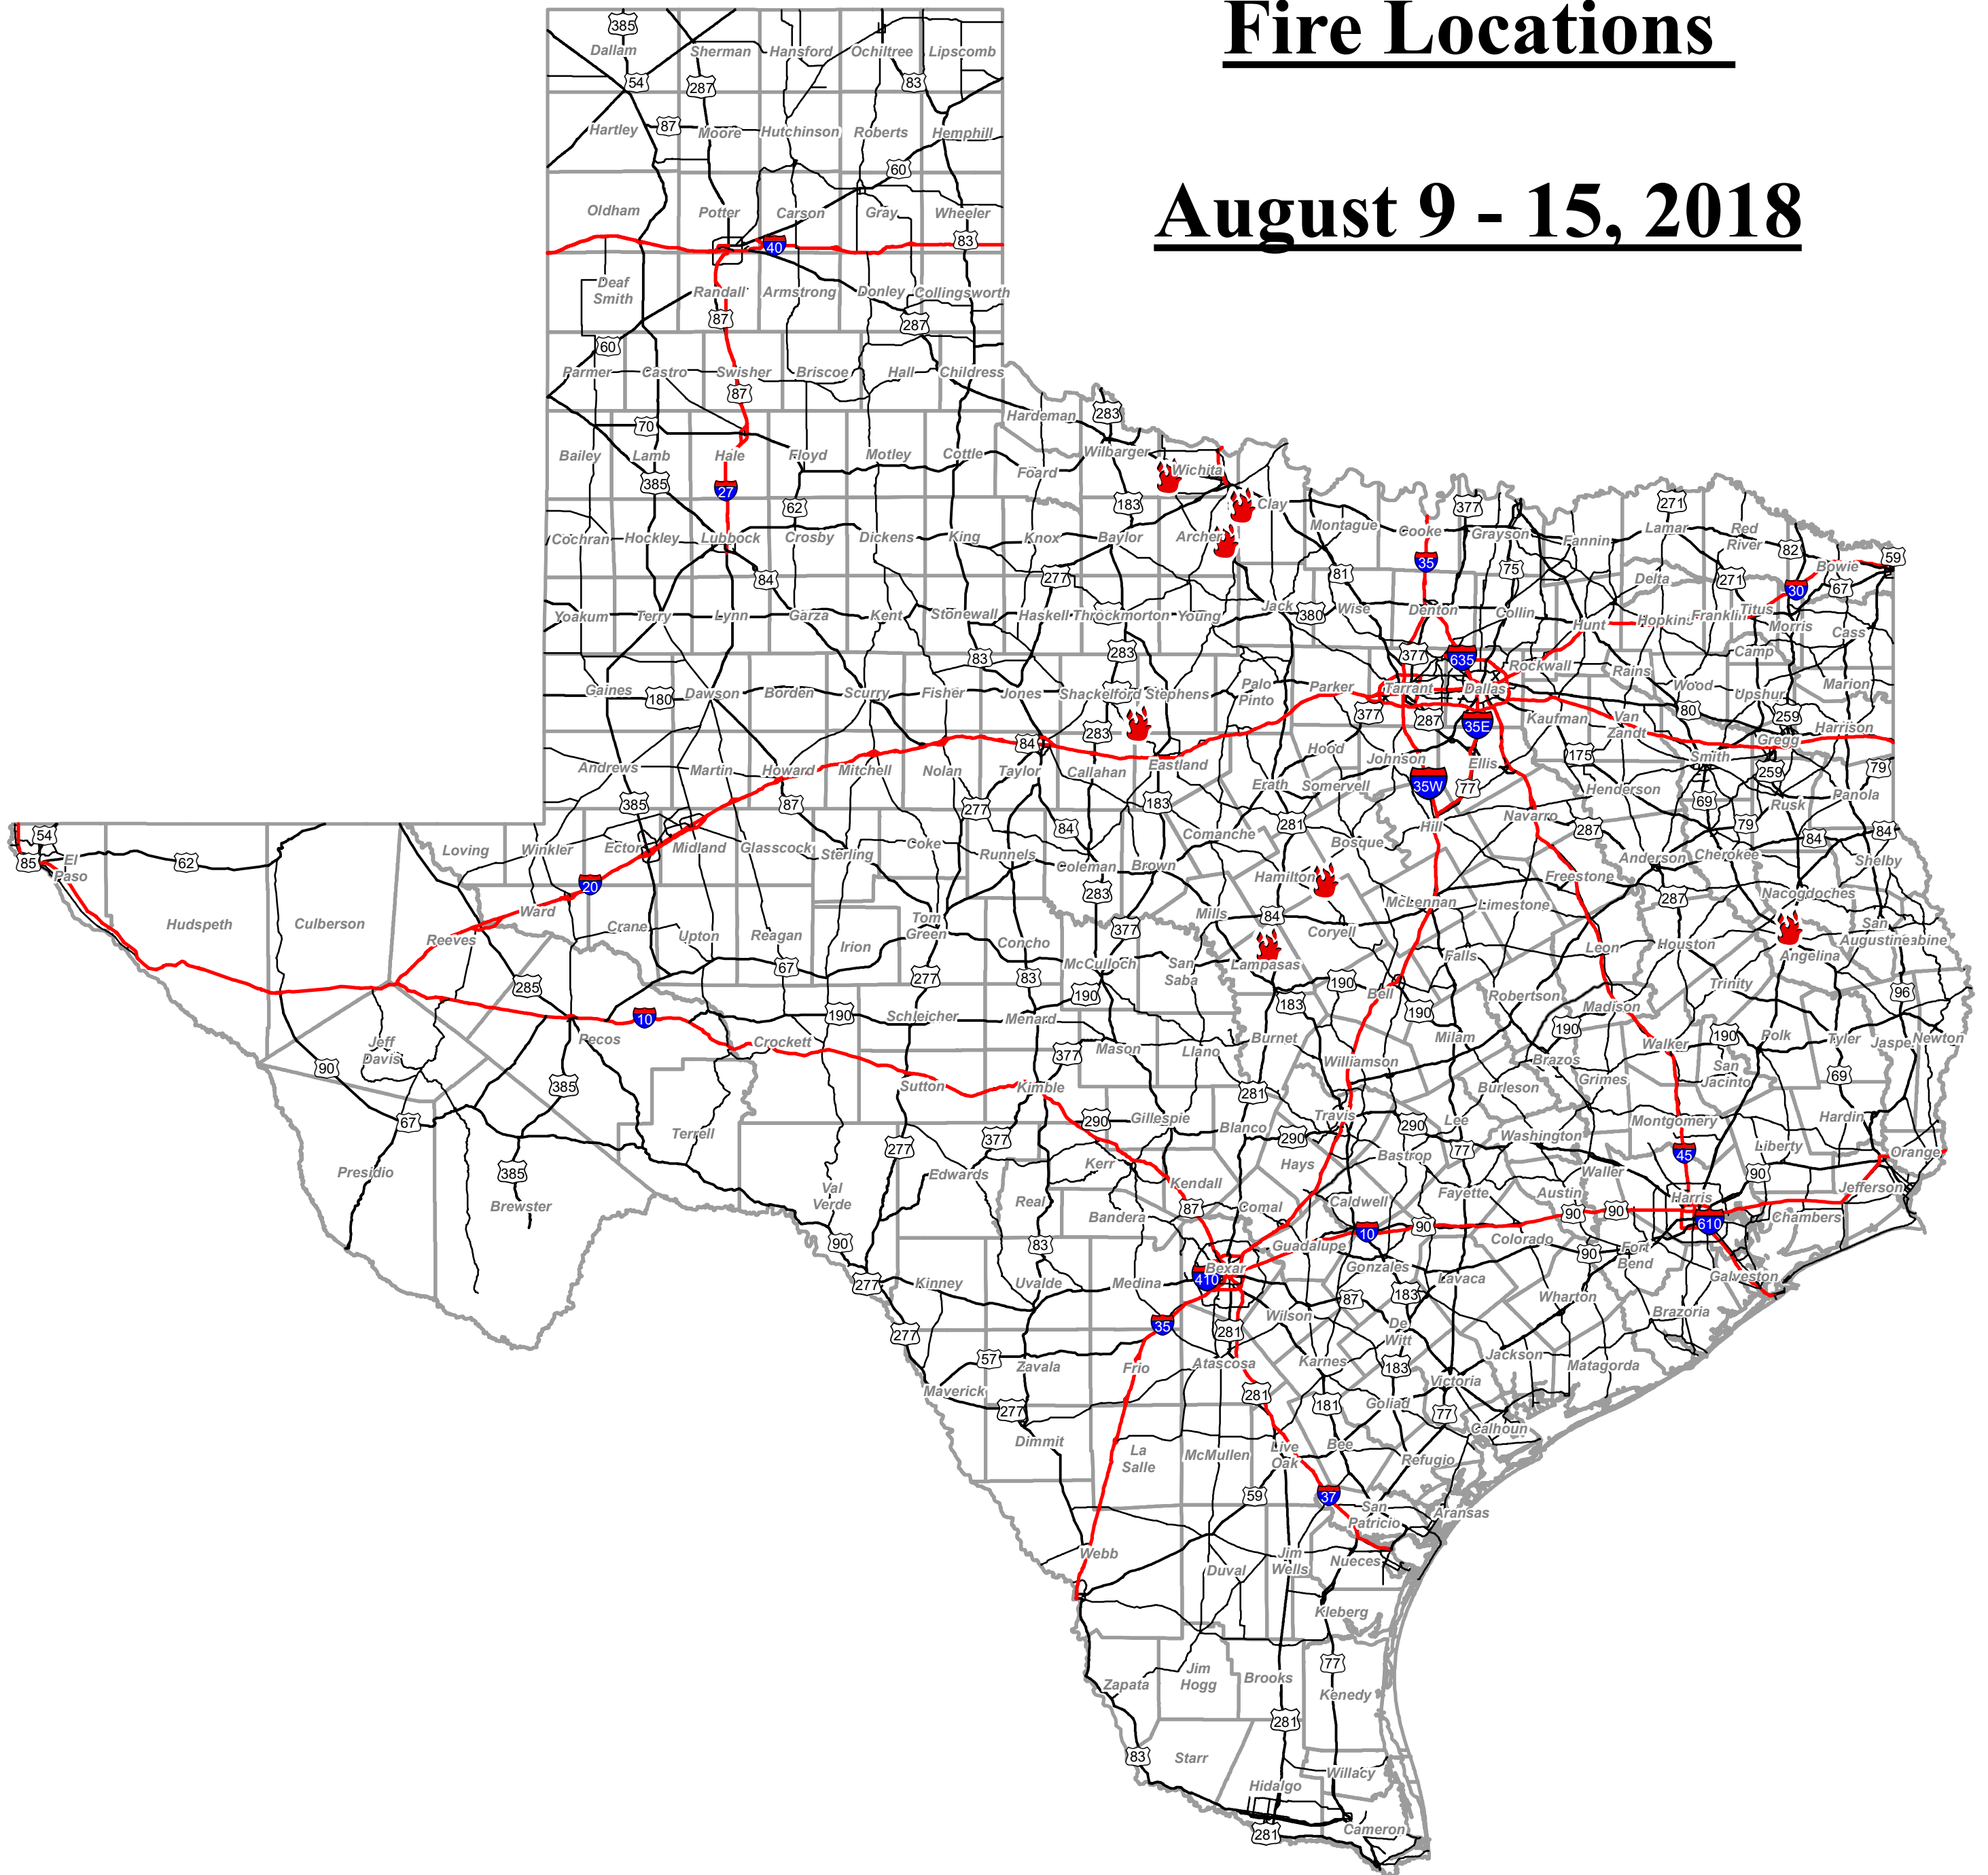

Fire Locations

August 9 - 15, 2018

0 80 160 320
Miles

Legend

Fire Location