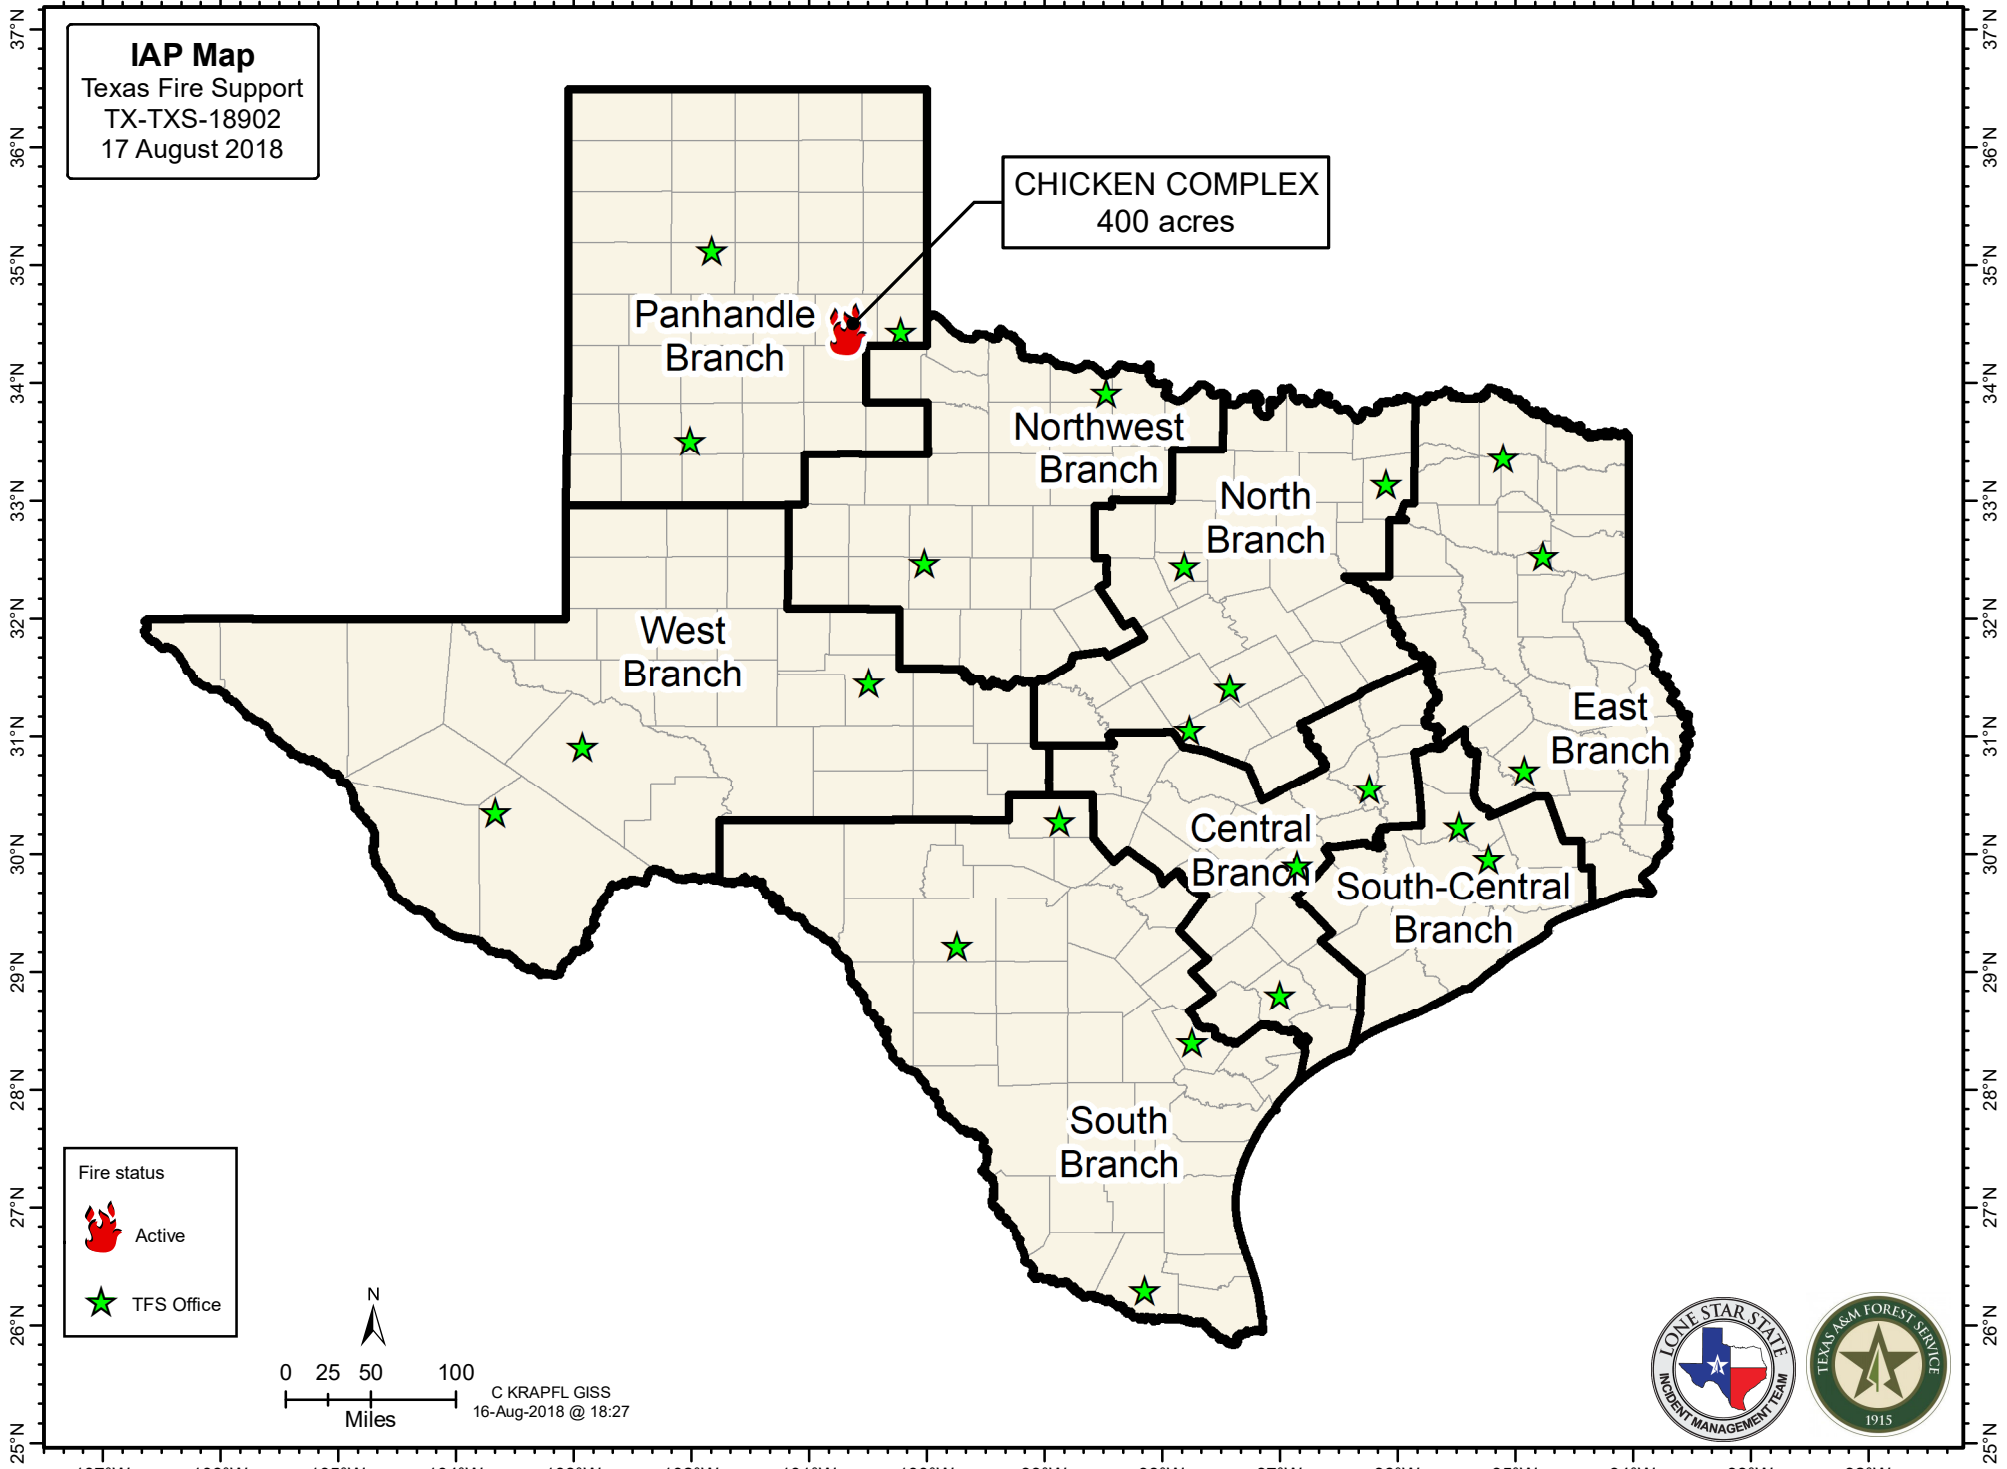

107°W 106°W 105°W 104°W 103°W 102°W 101°W 100°W 99°W 98°W 97°W 96°W 95°W 94°W 93°W 92°W

IAP Map
Texas Fire Support
TX-TXS-18902
17 August 2018

CHICKEN COMPLEX
400 acres

Panhandle
Branch

Northwest
Branch

North
Branch

West
Branch

East
Branch

Central
Branch

South-Central
Branch

South
Branch

Fire status
Active
TFS Office

0 25 50 100
Miles

C KRAPFL GISS
16-Aug-2018 @ 18:27

107°W 106°W 105°W 104°W 103°W 102°W 101°W 100°W 99°W 98°W 97°W 96°W 95°W 94°W 93°W 92°W