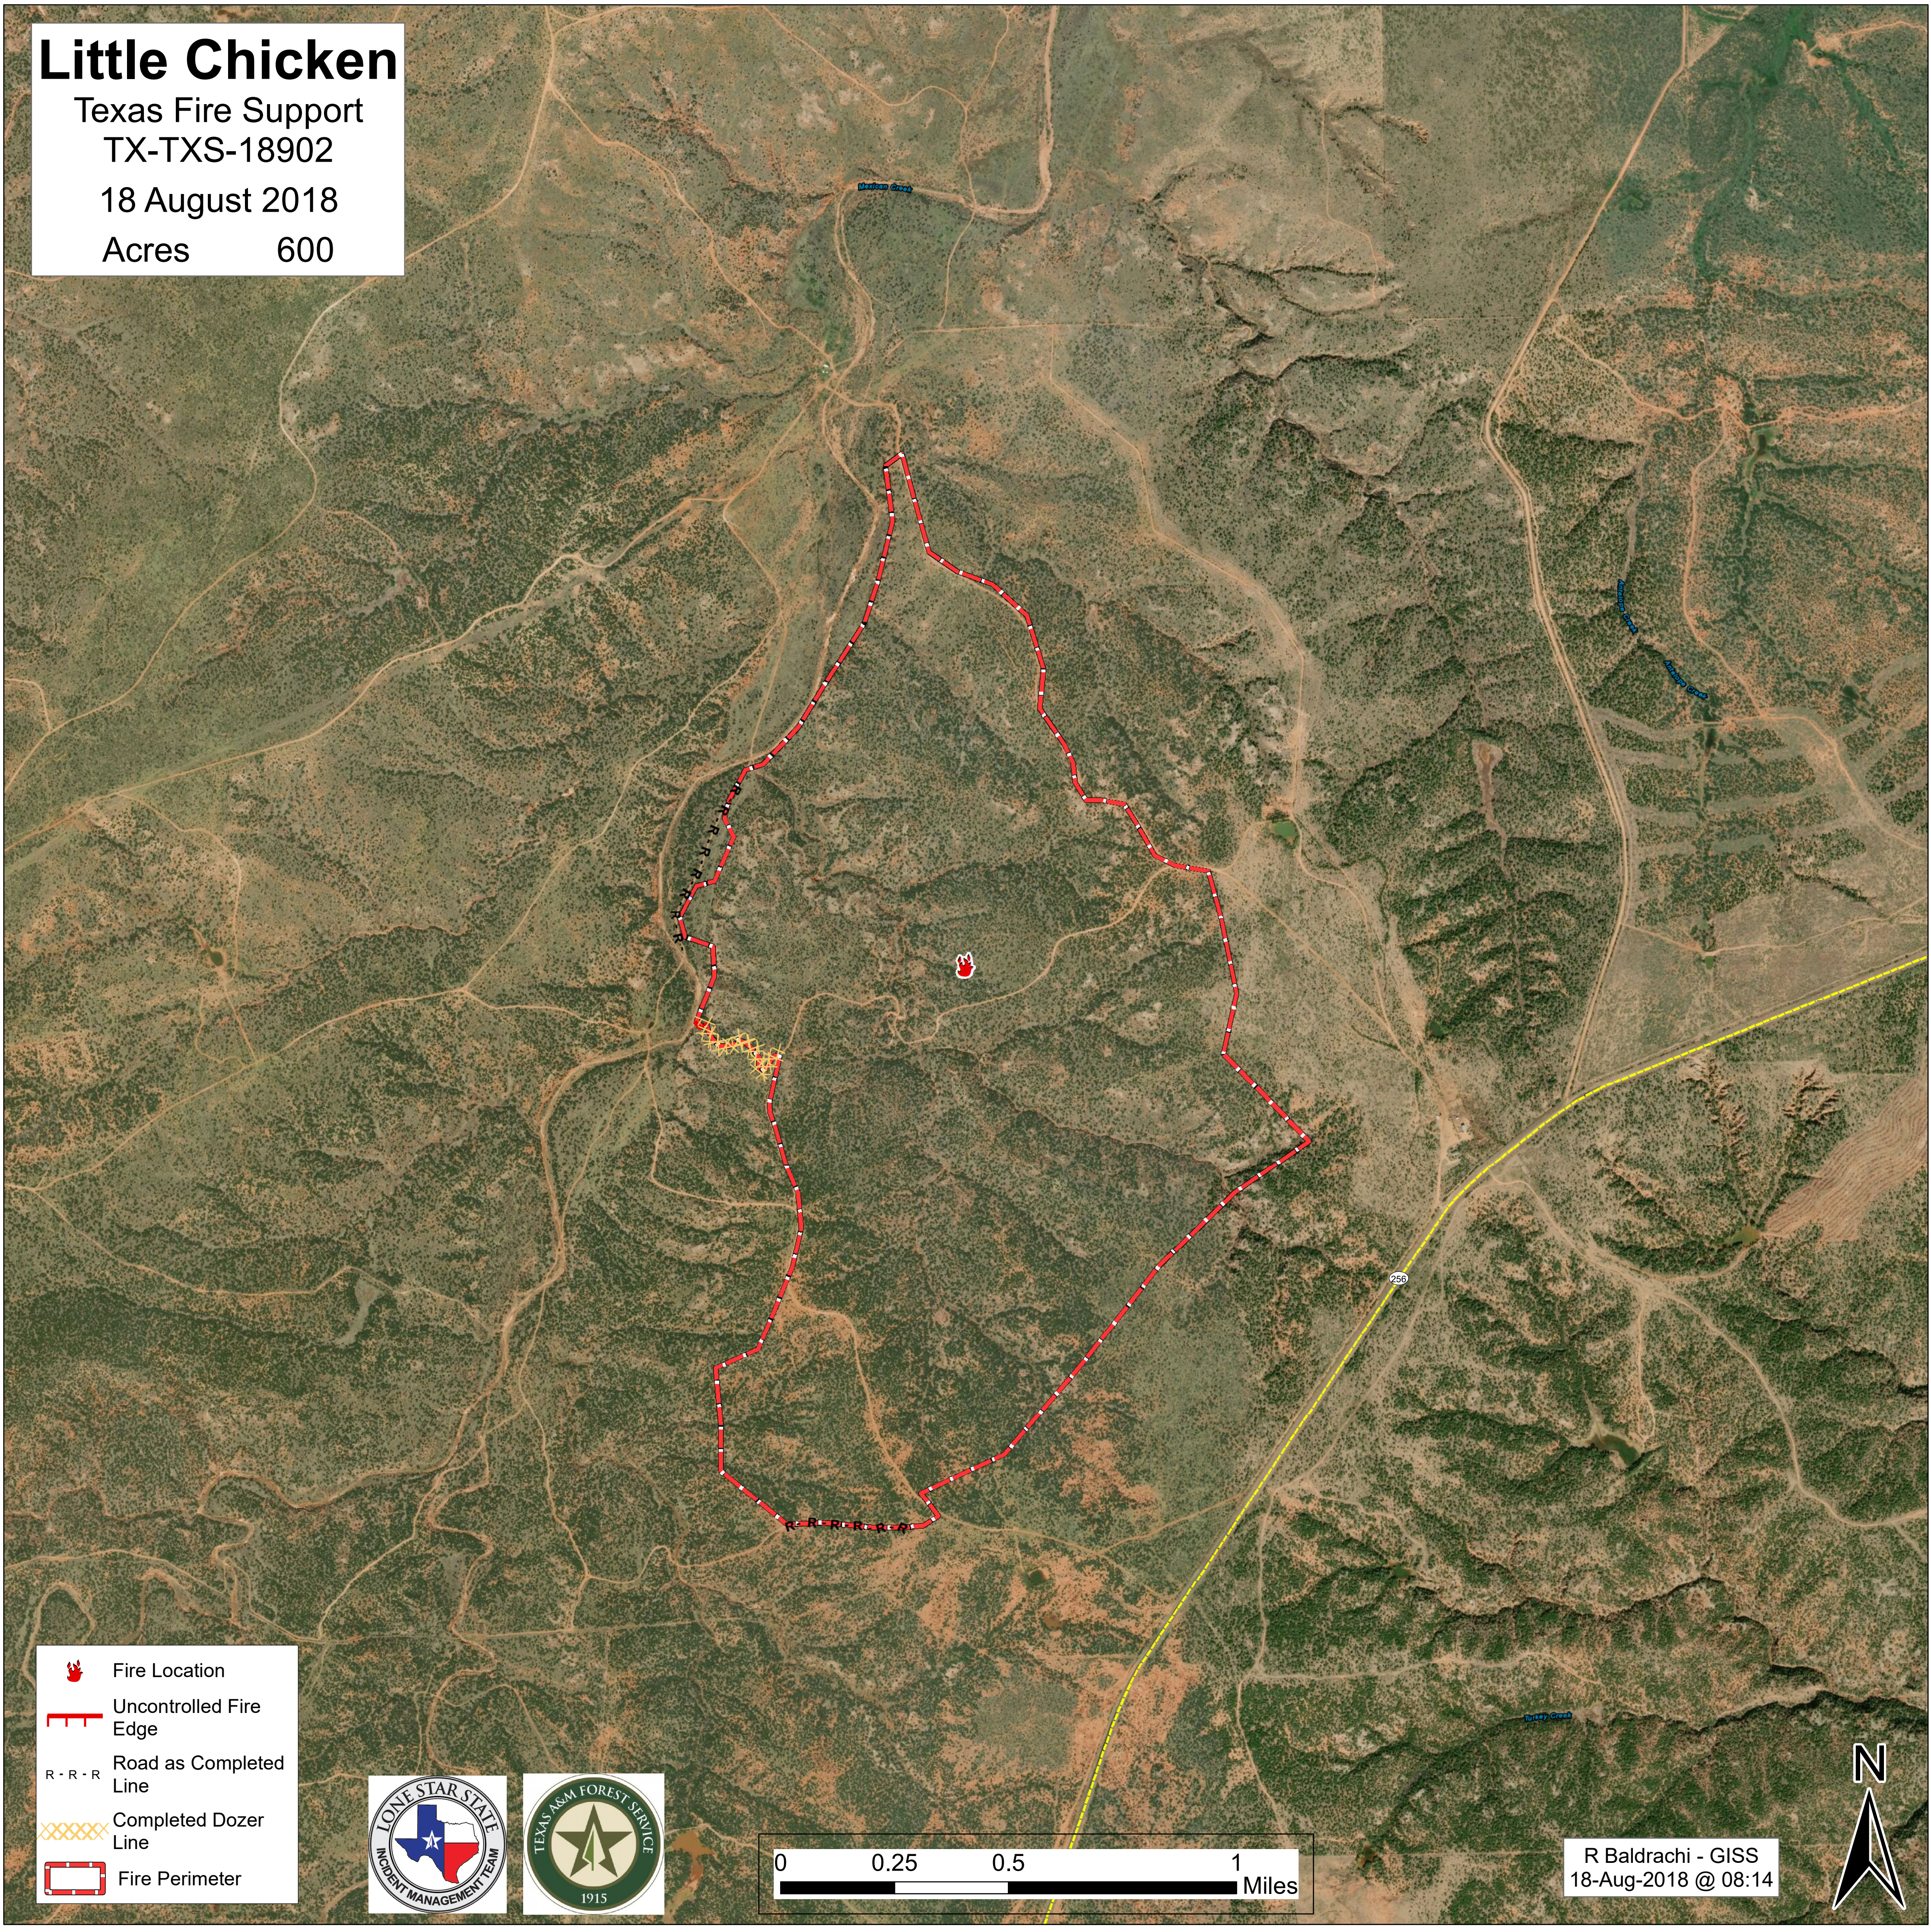

Little Chicken

Texas Fire Support

TX-TXS-18902

18 August 2018

Acres 600

-  Fire Location
-  Uncontrolled Fire Edge
-  Road as Completed Line
-  Completed Dozer Line
-  Fire Perimeter

R Baldrachi - GISS
18-Aug-2018 @ 08:14