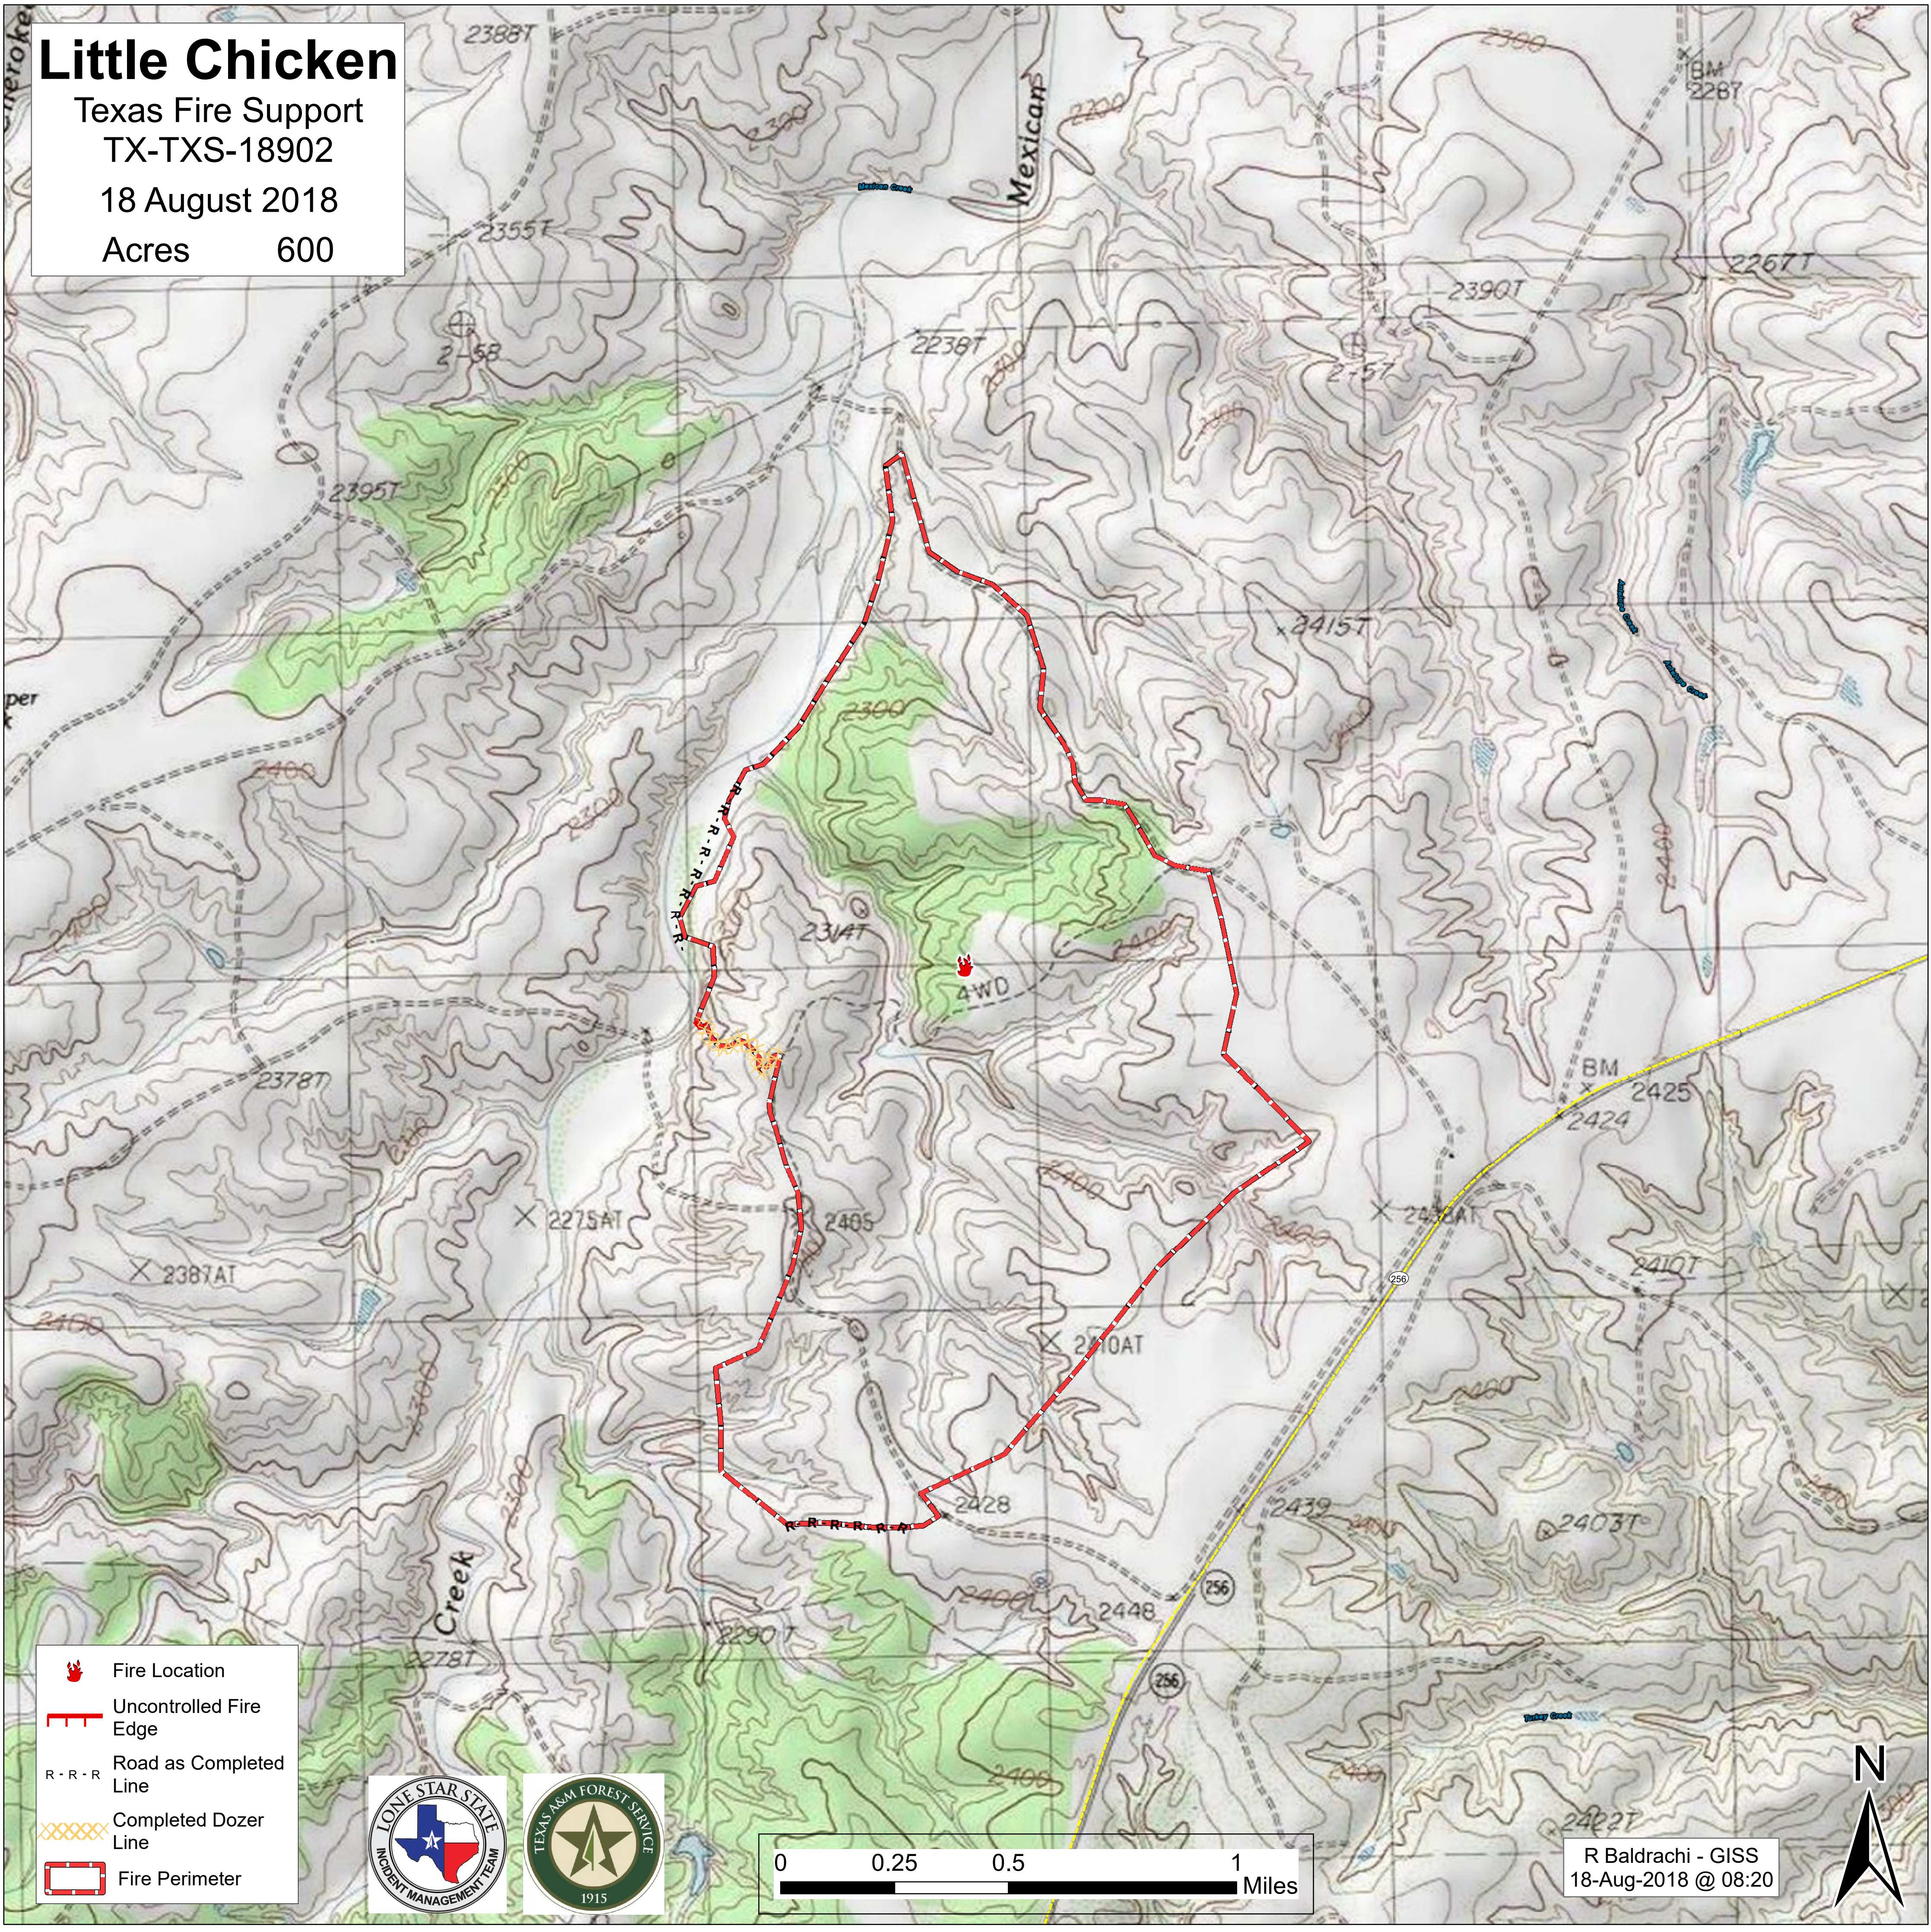

Little Chicken

Texas Fire Support
TX-TXS-18902
18 August 2018
Acres 600

- Fire Location
- Uncontrolled Fire Edge
- Road as Completed Line
- Completed Dozer Line
- Fire Perimeter

R Baldrachi - GISS
18-Aug-2018 @ 08:20