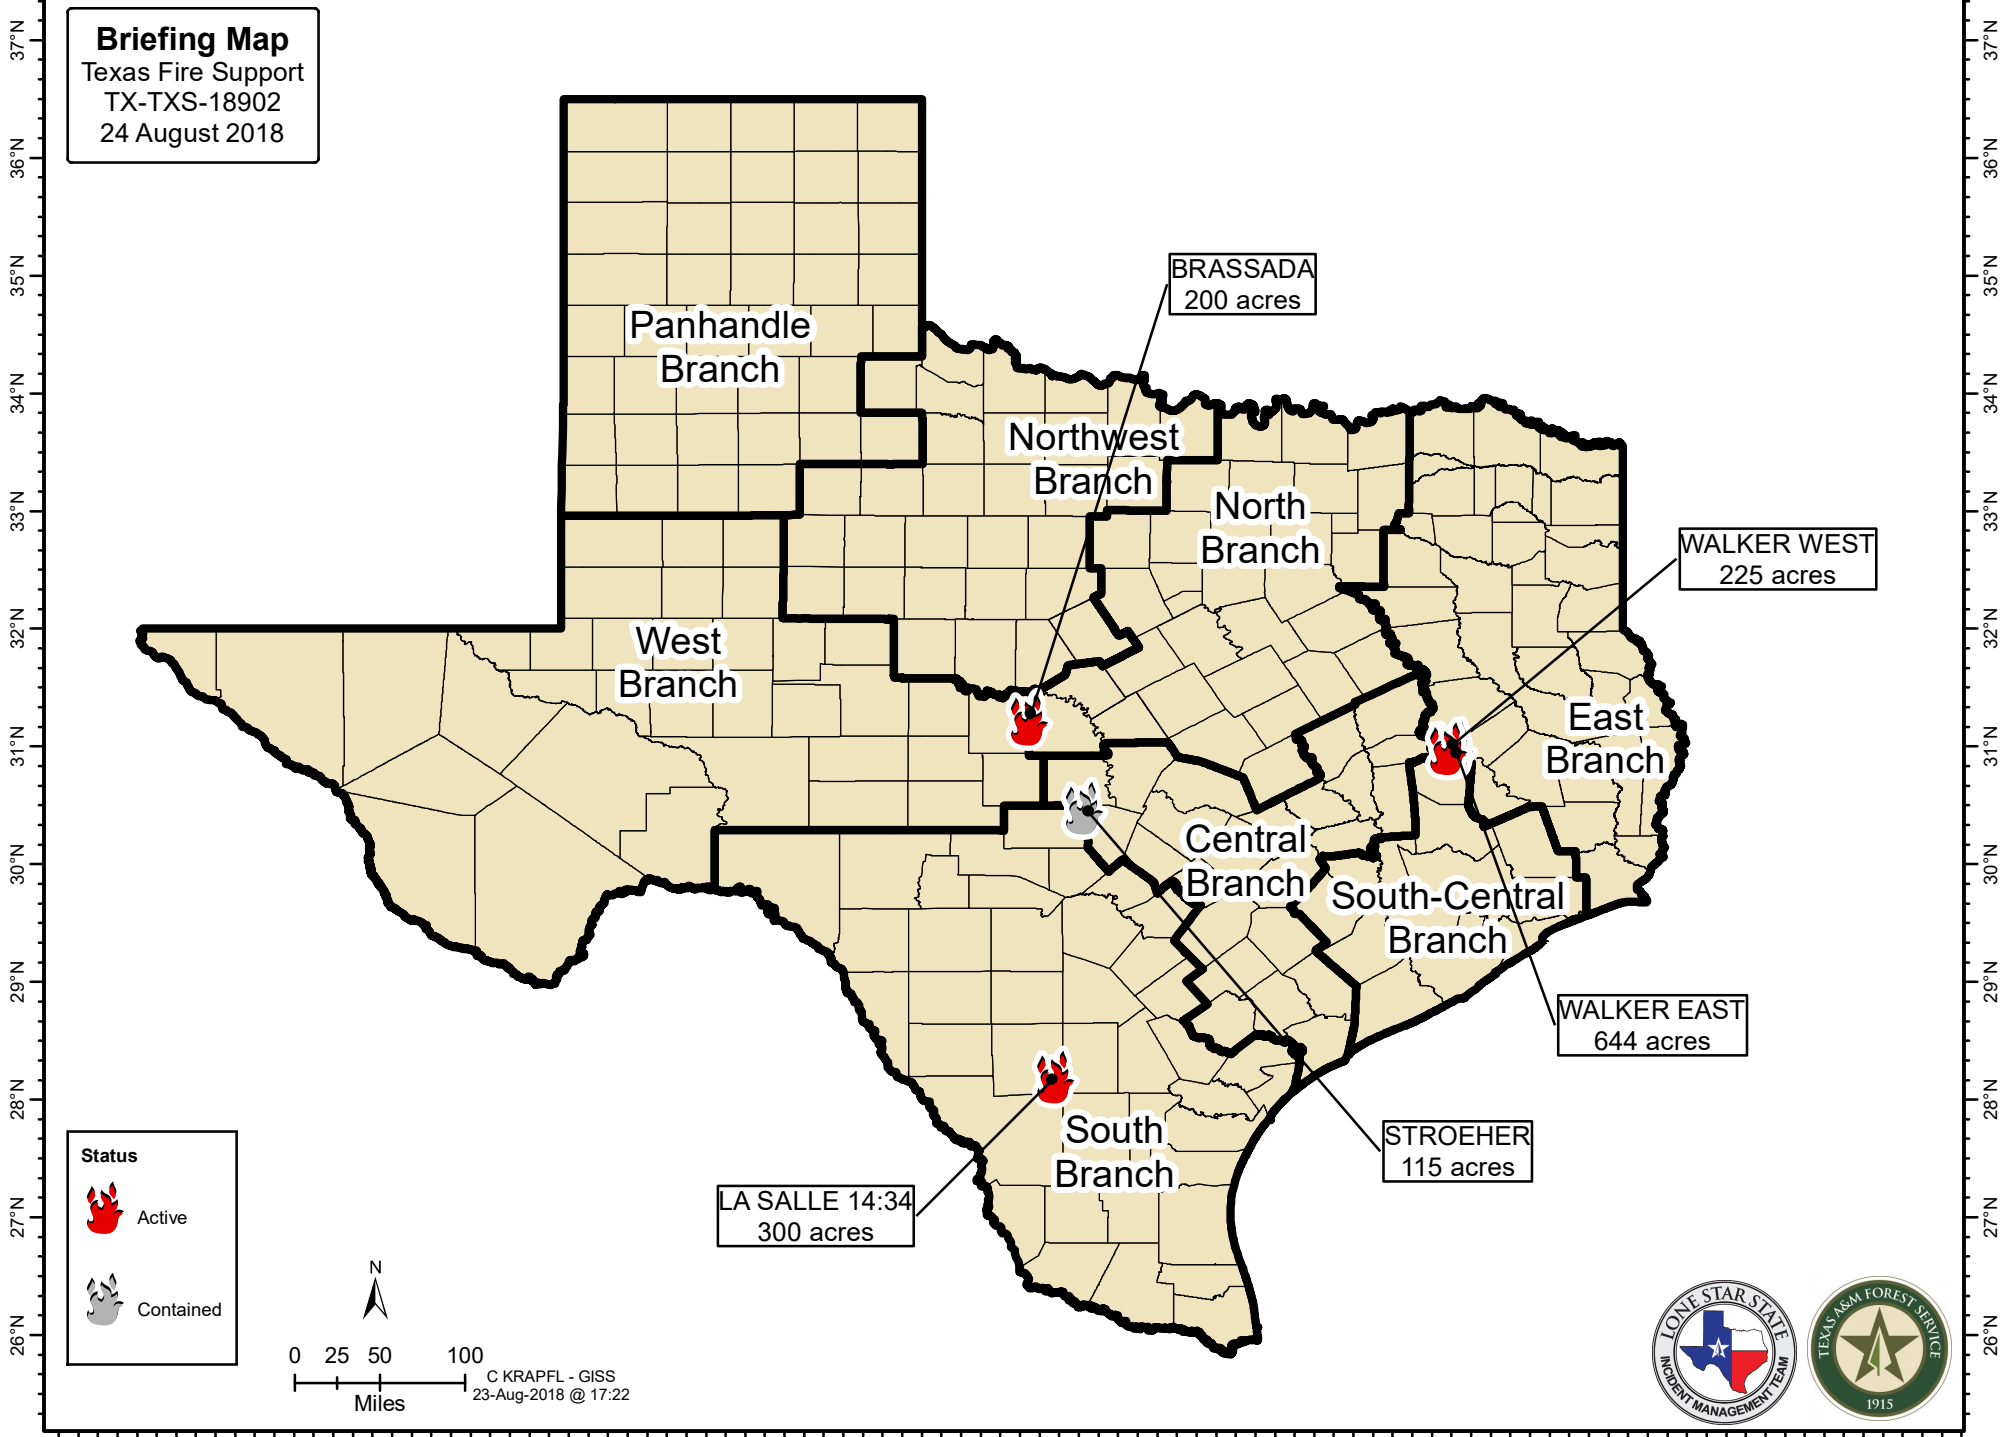

107°W 106°W 105°W 104°W 103°W 102°W 101°W 100°W 99°W 98°W 97°W 96°W 95°W 94°W 93°W 92°W

Briefing Map
Texas Fire Support
TX-TXS-18902
24 August 2018

Status

- Active
- Contained

0 25 50 100
Miles
C KRAPFL - GISS
23-Aug-2018 @ 17:22

107°W 106°W 105°W 104°W 103°W 102°W 101°W 100°W 99°W 98°W 97°W 96°W 95°W 94°W 93°W 92°W