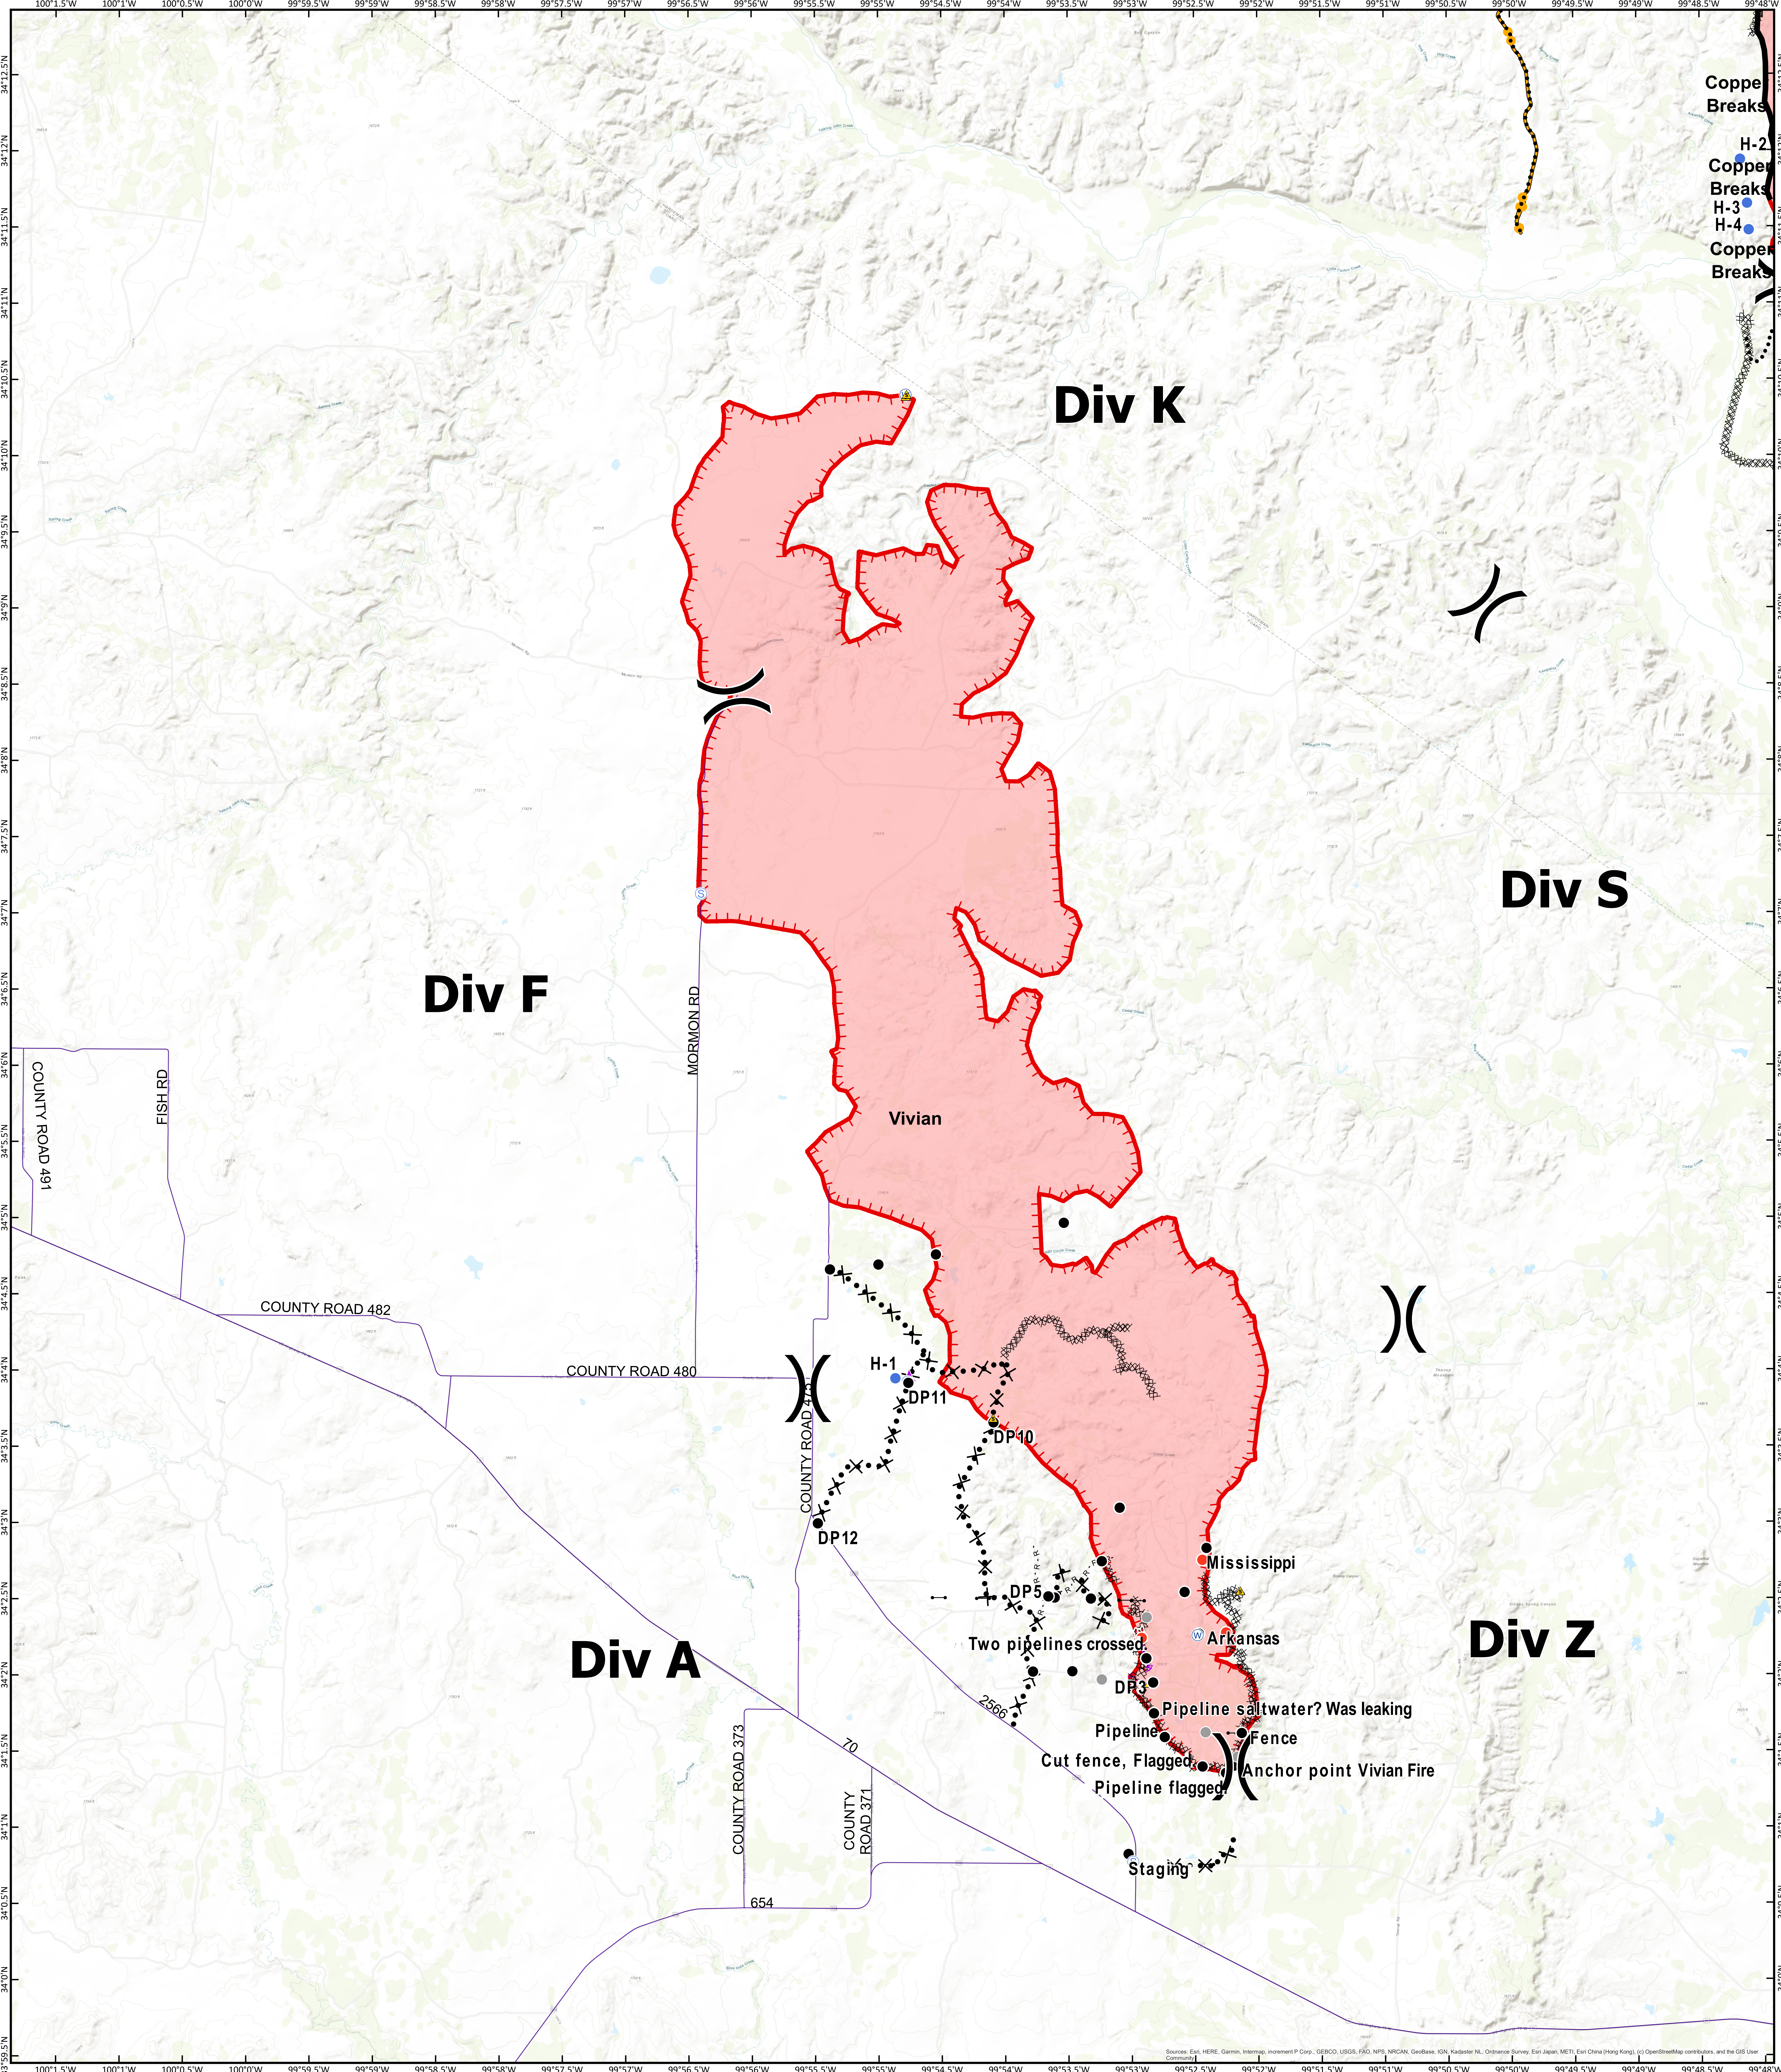

Briefing Map

Vivian
TX-TXS-190262
Approximate Acreage: 11,218

8/23/2019

- Branch Break
- Division Break
- Aerial Hazard
- Drop Point
- Staging Area
- Gate
- Hot Spot
- Safety Zone
- Water Source
- Other
- Roadway
- Uncontrolled Fire Edge
- Completed Line
- Completed Dozer Line
- Proposed Dozer Line
- Planned Secondary Line
- Aerial Hazard
- Management Action Point
- Other

Information shown is based on the best available data at the time of map production.
Perimeter from satellite interpretation and fixed wing flight.
Latest intel: 20190822 @ 0530

20190822 @ 2319
Map Datum: NAD83 Feet
Author: SA Red Team
0 0.45 0.9 1.8 Miles